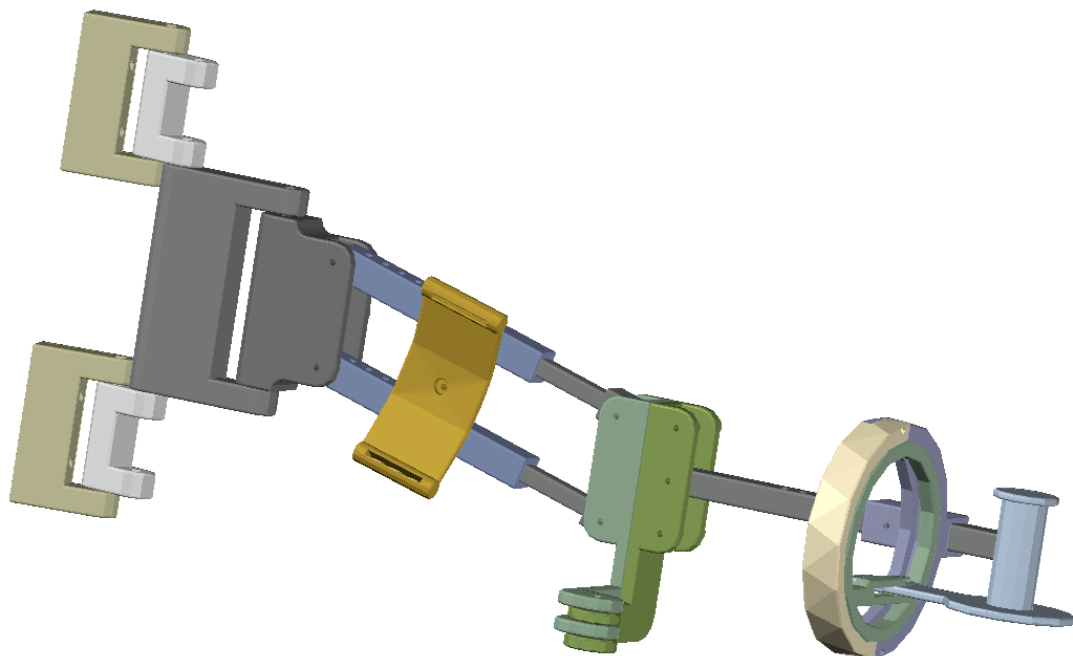

# POWERUP

Assembly manual

CEU

2x

2x

1x

1x

2x

1x

1x

1x 8 mm  
14 cm bar

1x 8 mm  
7.5 cm bar

2x 8 mm  
5.5 cm bar

4x 8 mm  
2.5 cm bar

5x 5mm  
3cm screw

1x 5mm  
2cm screw

1x 5mm  
2cm screw

1x 4mm  
2cm screw

5x 4mm  
1.5cm screw

2x 4mm  
1cm screw

14x Ø8 mm

12x Ø5 mm

8x Ø4 mm

TV support

# 31

Internal part view

View from top

**32**

5mm 3cm screw

**33**

Complete assembly