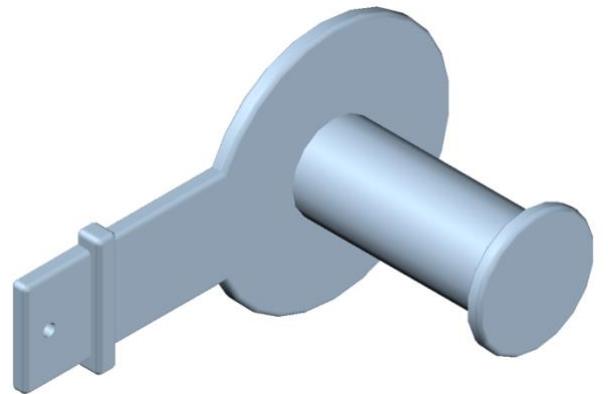

# POWERUP

Assembly manual

CEU

2x

2x

1x

1x

2x

1x

1x

1x 8 mm  
14 cm bar

1x 8 mm  
7.5 cm bar

2x 8 mm  
5.5 cm bar

4x 8 mm  
2.5 cm bar

5x 5mm  
3cm screw

1x 5mm  
2cm screw

1x 5mm  
2cm screw

1x 4mm  
2cm screw

5x 4mm  
1.5cm screw

2x 4mm  
1cm screw

14x Ø8 mm

12x Ø5 mm

8x Ø4 mm

TV support

# 31

Internal part view

View from top

**32**

5mm 3cm screw

**33**

Complete assembly