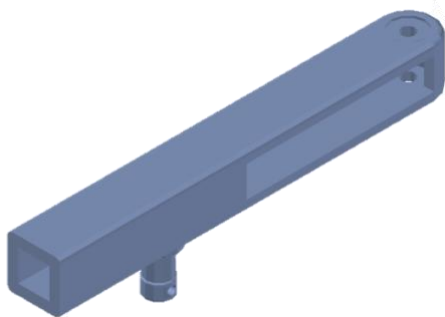

# POWERUP

Assembly manual

CEU

2x

2x

1x

1x

2x

1x

1x

1x 8 mm  
14 cm bar

1x 8 mm  
7.5 cm bar

2x 8 mm  
5.5 cm bar

4x 8 mm  
2.5 cm bar

5x 5mm  
3cm screw

1x 5mm  
2cm screw