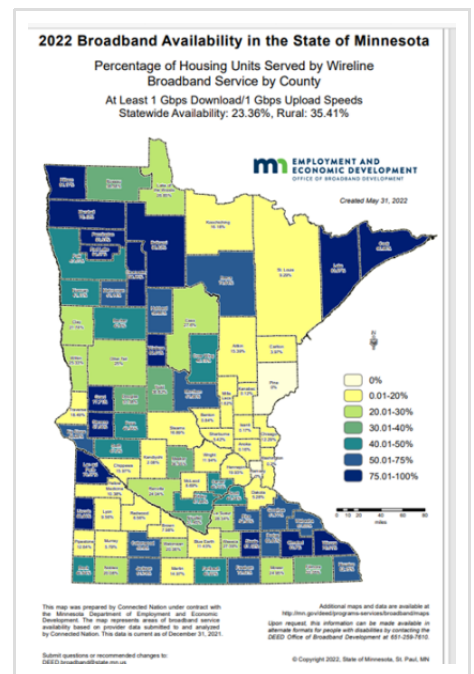

## How does your MN county rank for broadband gig access?

Posted on **October 11, 2022** by **Ann Treacy**

Last week, I looked at how Minnesota Counties [ranked for access to 100 Mbps down and 20 up](#), which is the state speed goal for 2026. Today I wanted to look at ranking for access to gig access. I'm always surprised at how the ranking goes, even though I look at it every year. Counties that consistently do well with other speeds are no where near the top. Urban counties are not necessarily in the top; in fact sometimes they are at the bottom. The folks who do well for gig access are in good shape for future broadband needs. The folks who do not do well, may feel like they are in a good position, but as more and more daily tasks and opportunities move online, they will hit bandwidth barriers. This is something to remember as folks vie for access to federal funds for broadband improvements. Gig should be the gold standard.

Here are the top 10 ranked counties:

County	Percent	2022 Ranking
Lincoln	99.99	1
Clearwater	98.85	2
Beltrami	98.82	3

Stevens	97.08	4
Red Lake	94.37	5
Pennington	93.33	6
Cook	90.98	7
Wadena	89.61	8
Steele	87.12	9
Kittson	84.19	10

Wadena and Steele counties are new to the top 10 list. Congrats to them. Steele bumped up one place from last year and Wadena actually bumped up 6. Lincoln county bumped up 7 spots to take the top ranking. Worth noting that the top 10 counties have more than 84 percent gig coverage. Statewide, that percentage is 23.36.

There's not much to say about the bottom counties. Clearly, they all have less than 4 percent gig coverage. And three of the ten counties are metro: Washington, Anoka and Ramsey. These counties aren't entirely urban but certainly Ramsey county has a much higher population density that most other counties in the state.