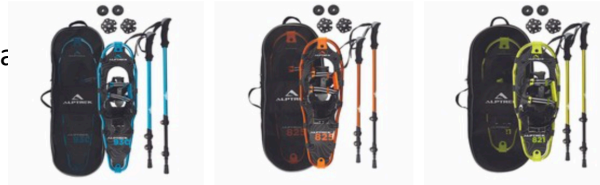

S-M (Men's 3.5 – 7.5) (Women's 5-9)

L-XL (Men's 8-12) (Women's 9.5+)

Lightweight and easy to stow

Highly durable tungsten carbide steel spikes

HEAD Women's Waterproof Hybrid Gloves

2621024

**\$19.50**

Waterproof / Windproof / Breathable Insert

SENSATEC® Technology - Works with Touchscreen Devices

Black or grey

HEAD Men's Waterproof Hybrid Gloves 2621013 \$19.50

Waterproof / Windproof / Breathable Insert  
ENSATEC® Technology - Works with Touchscreen Devices  
Black or grey

Cascade Mountain Tech Alptrek Snowshoe Kit 2000517 \$85.35

S,M,L  
Lightweight aluminum frame  
Easy-pull binding with quick release heel strap  
Integrated heel lift  
Ripstop nylon carrying bag  
Aluminum Trekking poles