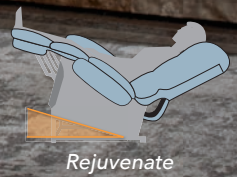

TWILIGHT

Patented 3-POSITION Seating Technology

Motor #1
Controls the movement of both the backrest and footrest.

Motor #2
Activates Twilight technology, a tilting movement that provides a weightless experience.