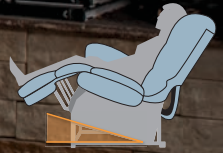

TWILIGHT

Patented 3-POSITION Seating Technology

Motor #1
Controls the movement of both the backrest and footrest.

Motor #2
Activates Twilight technology, a tilting movement that provides a weightless experience.