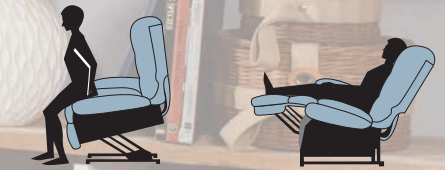

Brisa® Coffee Bean*

Please view fabric colors in person for accuracy.

*Upcharge applies

TWILIGHT

Patented 3-Motor Seating Technology

Up

TV

TV in Twilight

Lounge in Twilight

Lounge Reclined
in Twilight

Zero Gravity

Zero Gravity
in Twilight

Trendelenburg

Motor #1
Adjusts back
positioning

Motor #2
Controls the footrest
movement and the
patented movement of the
rising seat box