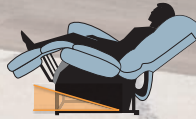

Lounge Reclined
in Twilight