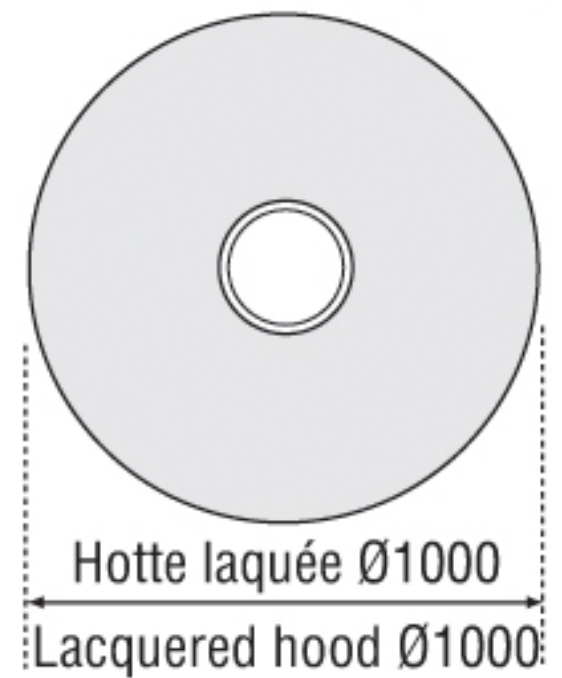

Vue de dessus [top view]