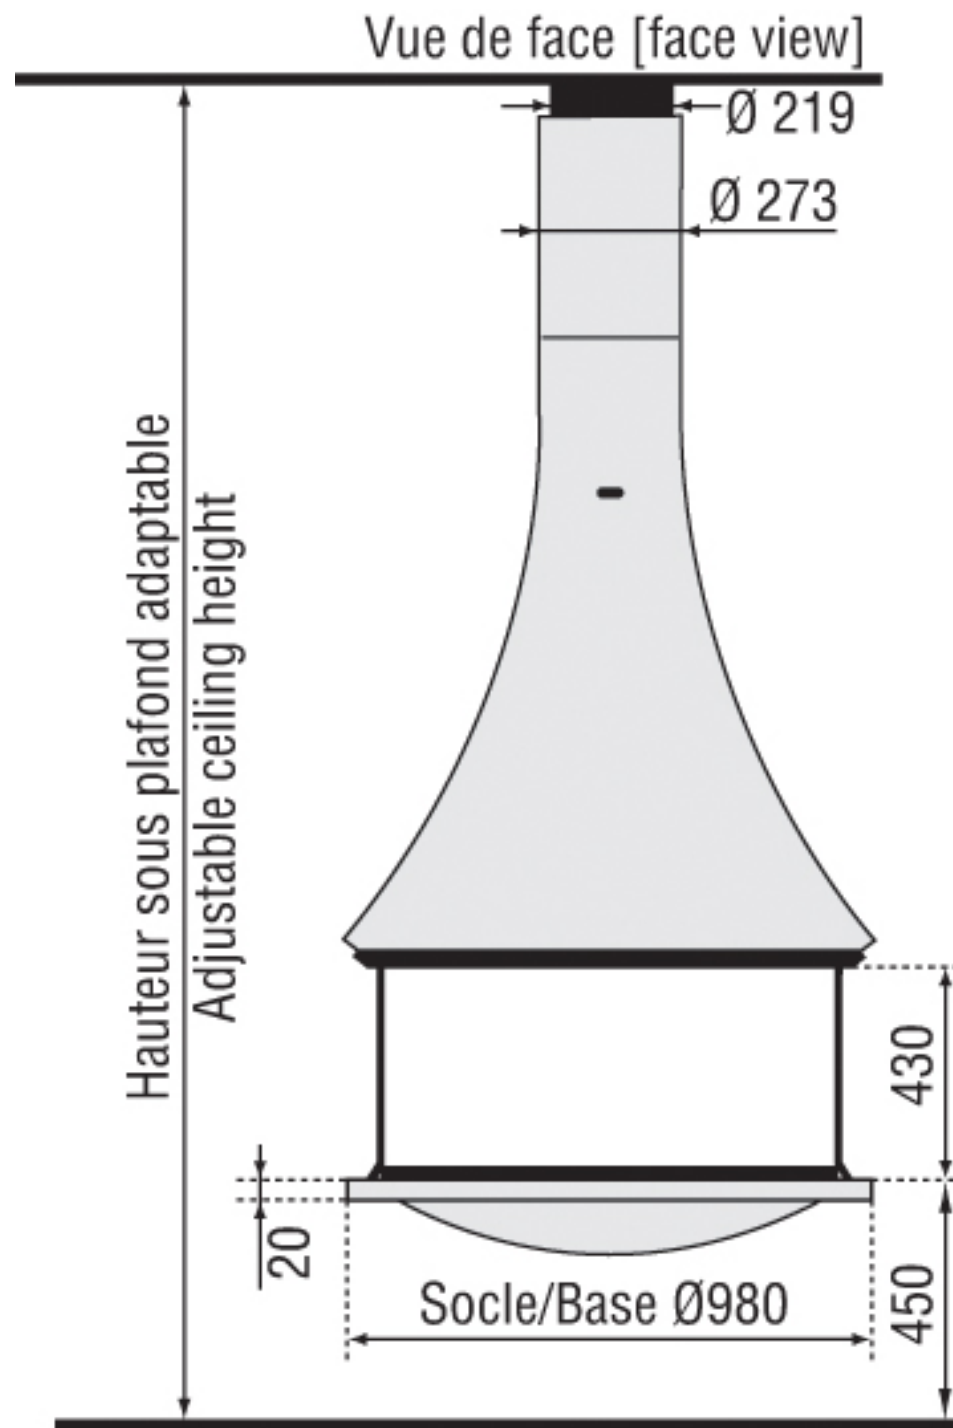

ZELIA 908 PAINTED  
CENTRAL GLASS

Vue de dessus [top view]

ZELIA 908 PAINTED  
WALL-MOUNTED GLASS

ZELIA 908 PAINTED  
CENTRAL GLASS  
CAST IRON FRAME  
NOTE: HOOD TERMINATED FLAT

ZELIA 908 PAINTED  
CENTRAL OPEN

Vue de dessus [top view]

ZELIA 908 COLOR  
CENTRAL OPEN

Vue de dessus [top view]

ZELIA 908 COLOR  
CENTRAL GLASS

Vue de dessus [top view]