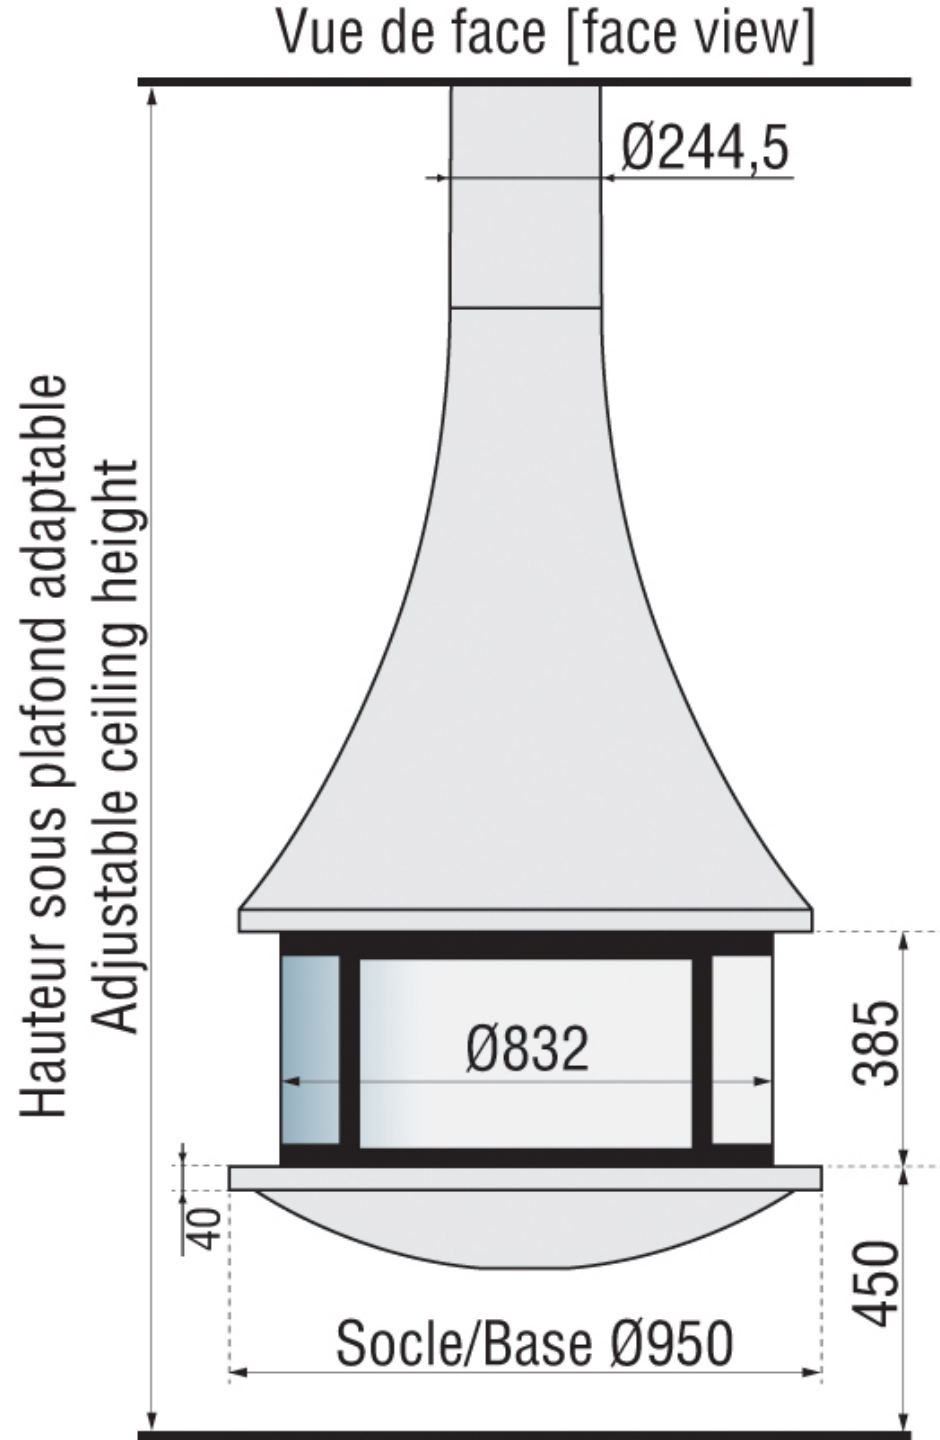

ZELIA 908 PAINTED  
CENTRAL GLASS

Vue de dessus [top view]

ZELIA 908 PAINTED  
WALL-MOUNTED GLASS

ZELIA 908 PAINTED  
CENTRAL GLASS  
CAST IRON FRAME  
NOTE: HOOD TERMINATED FLAT

ZELIA 908 PAINTED  
CENTRAL OPEN

Vue de dessus [top view]

ZELIA 908 COLOR  
CENTRAL OPEN

Vue de dessus [top view]

ZELIA 908 COLOR  
CENTRAL GLASS

Vue de dessus [top view]

Steel basket  
with magnetised fireplace pattern  
Delivered with 3 accessories:  
shovel, pike and brush  
Dimensions : H 59 x L 33 x P 12 cm