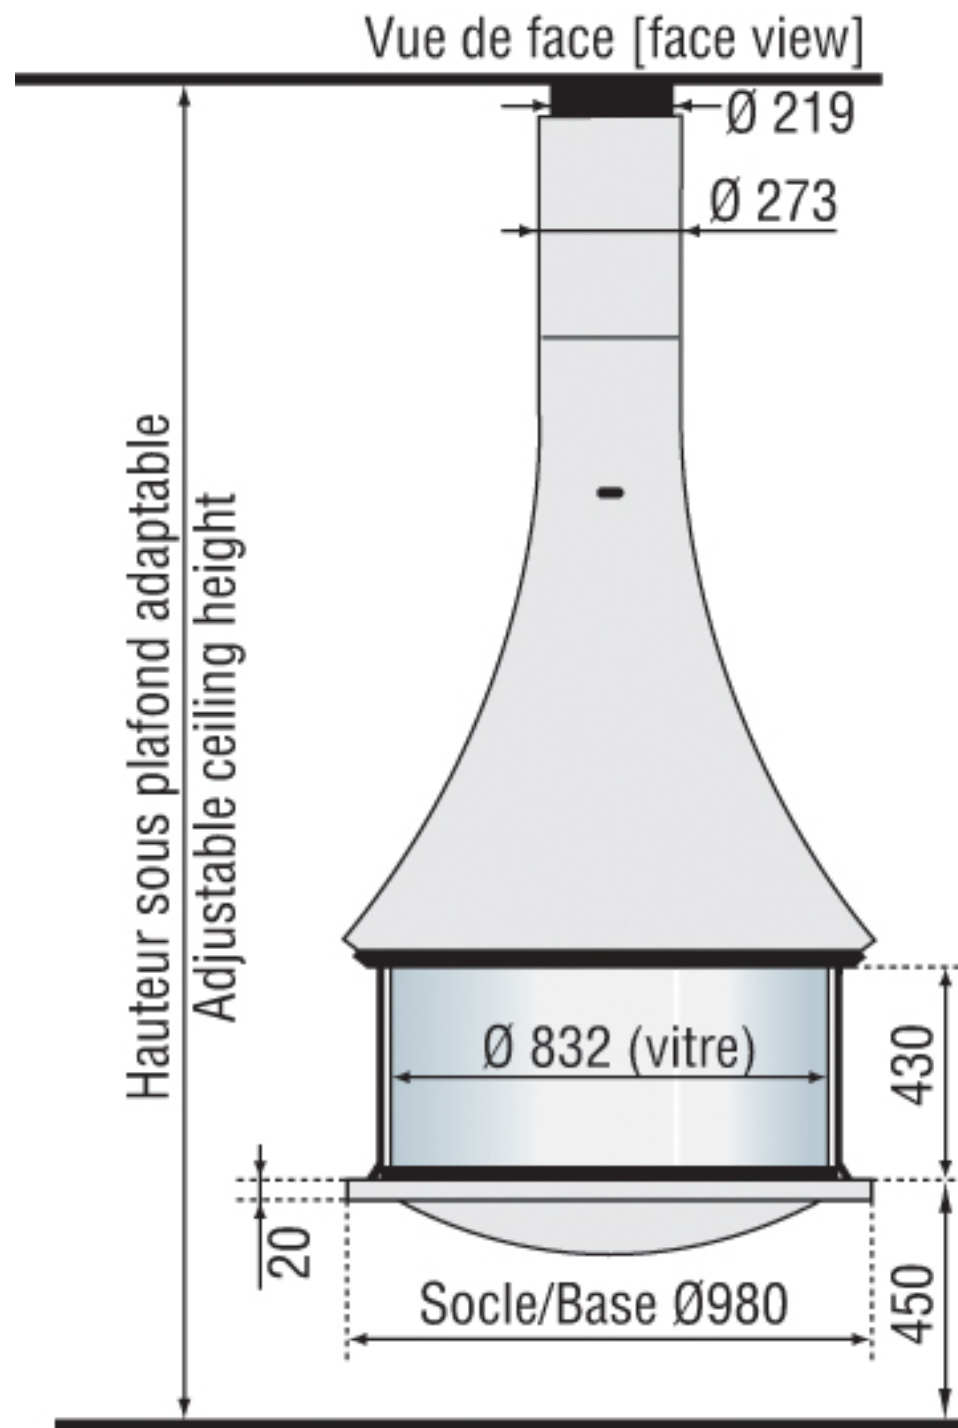

ZELIA 908 PAINTED  
CENTRAL GLASS

Vue de dessus [top view]

ZELIA 908 PAINTED  
WALL-MOUNTED GLASS

ZELIA 908 PAINTED  
CENTRAL GLASS  
CAST IRON FRAME  
NOTE: HOOD TERMINATED FLAT

ZELIA 908 PAINTED  
CENTRAL OPEN

Vue de dessus [top view]

ZELIA 908 COLOR  
CENTRAL OPEN

Vue de dessus [top view]

ZELIA 908 COLOR  
CENTRAL GLASS

Vue de dessus [top view]