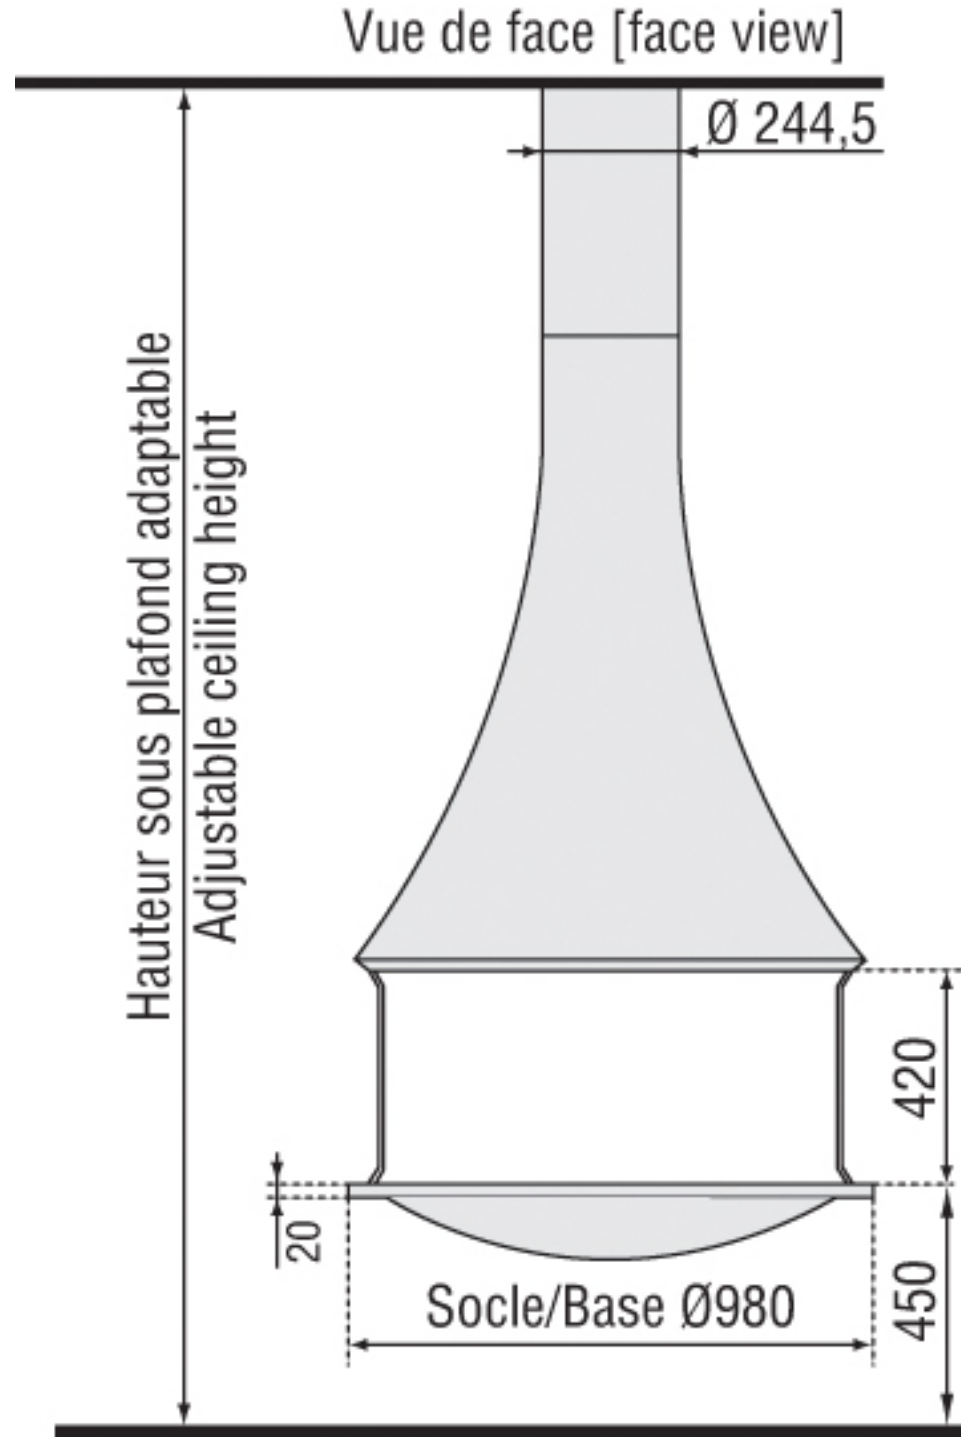

ZELIA 908 PAINTED  
CENTRAL GLASS

Vue de dessus [top view]

ZELIA 908 PAINTED  
WALL-MOUNTED GLASS

ZELIA 908 PAINTED  
CENTRAL GLASS  
CAST IRON FRAME  
NOTE: HOOD TERMINATED FLAT

ZELIA 908 PAINTED  
CENTRAL OPEN

Vue de dessus [top view]

ZELIA 908 COLOR  
CENTRAL OPEN

Vue de dessus [top view]

ZELIA 908 COLOR  
CENTRAL GLASS

Vue de dessus [top view]