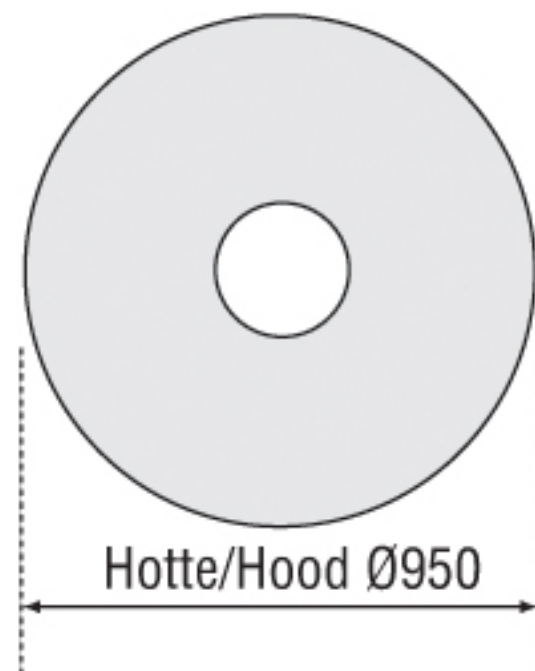

Vue de dessus [top view]