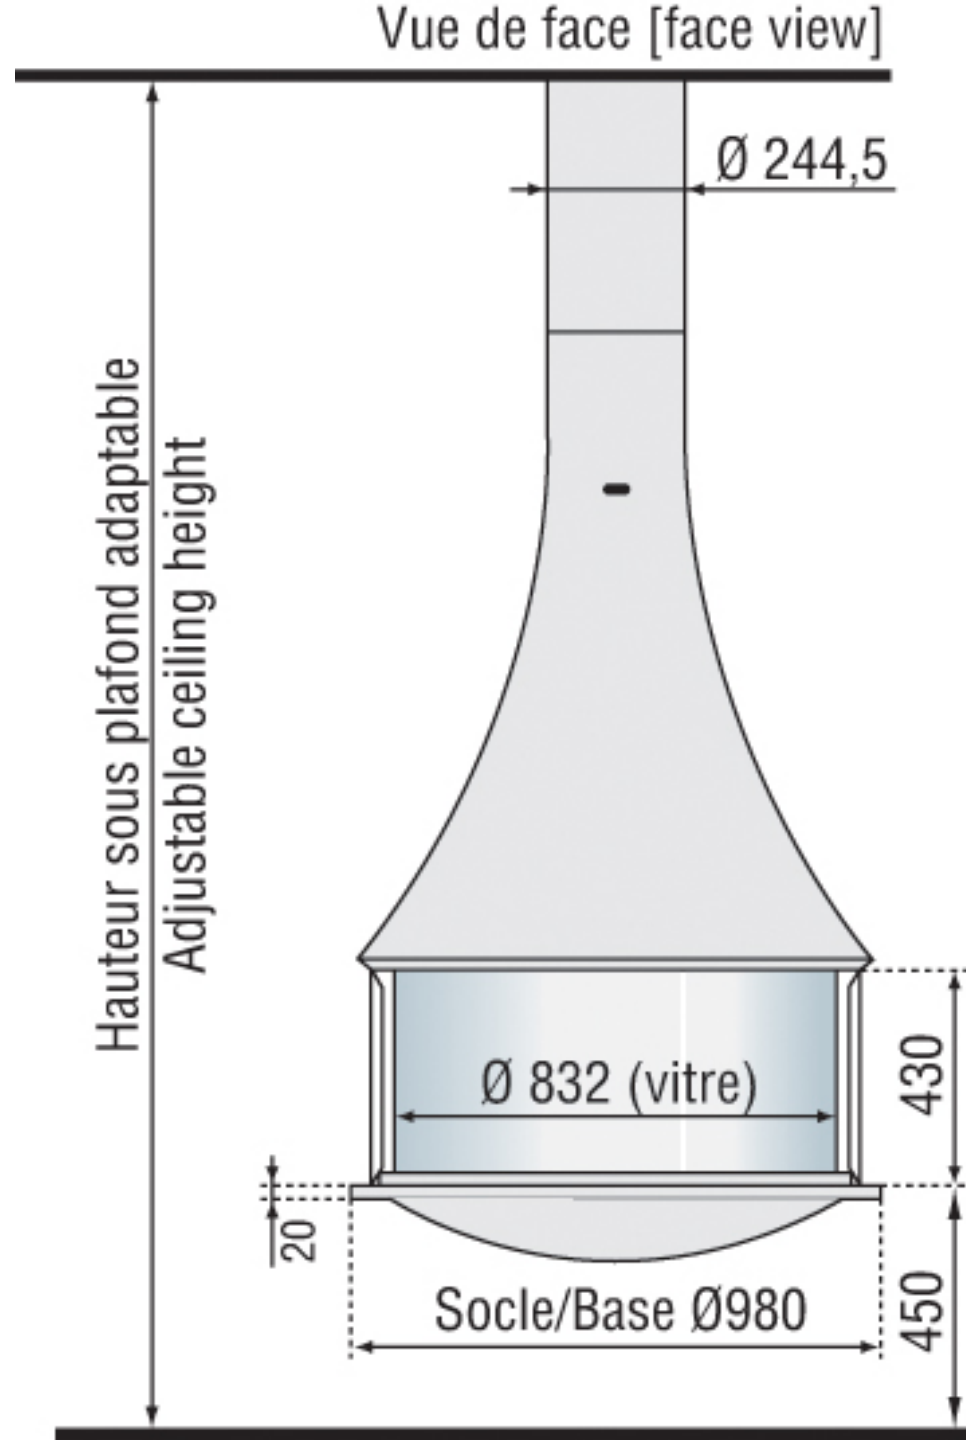

ZELIA 908 PAINTED  
CENTRAL GLASS

Vue de dessus [top view]

ZELIA 908 PAINTED  
WALL-MOUNTED GLASS

ZELIA 908 PAINTED  
CENTRAL GLASS  
CAST IRON FRAME  
NOTE: HOOD TERMINATED FLAT

ZELIA 908 PAINTED  
CENTRAL OPEN

Vue de dessus [top view]

ZELIA 908 COLOR  
CENTRAL OPEN

Vue de dessus [top view]

ZELIA 908 COLOR  
CENTRAL GLASS

Vue de dessus [top view]