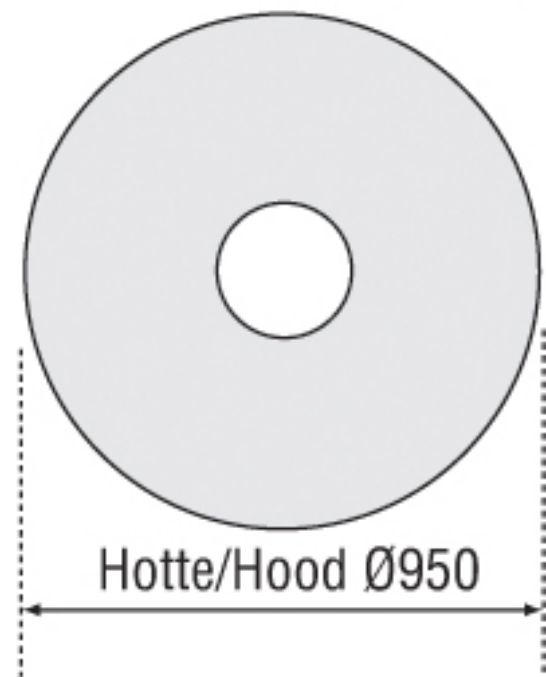

ZELIA 908 PAINTED  
CENTRAL GLASS

Vue de dessus [top view]

ZELIA 908 PAINTED  
WALL-MOUNTED GLASS

ZELIA 908 PAINTED  
CENTRAL GLASS  
CAST IRON FRAME  
NOTE: HOOD TERMINATED FLAT

ZELIA 908 PAINTED  
CENTRAL OPEN