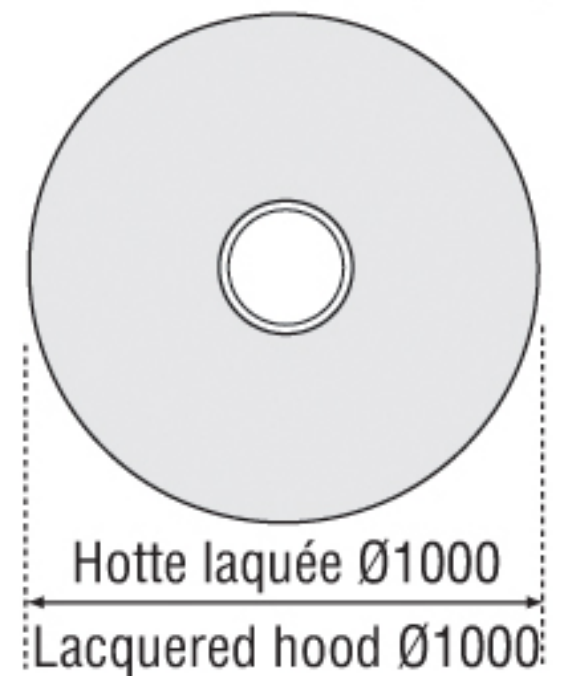

ZELIA 908 PAINTED  
CENTRAL GLASS

Vue de dessus [top view]

ZELIA 908 PAINTED  
WALL-MOUNTED GLASS

ZELIA 908 PAINTED  
CENTRAL GLASS  
CAST IRON FRAME  
NOTE: HOOD TERMINATED FLAT

ZELIA 908 PAINTED  
CENTRAL OPEN

Vue de dessus [top view]

ZELIA 908 COLOR  
CENTRAL OPEN

Vue de dessus [top view]

ZELIA 908 COLOR  
CENTRAL GLASS

Vue de dessus [top view]