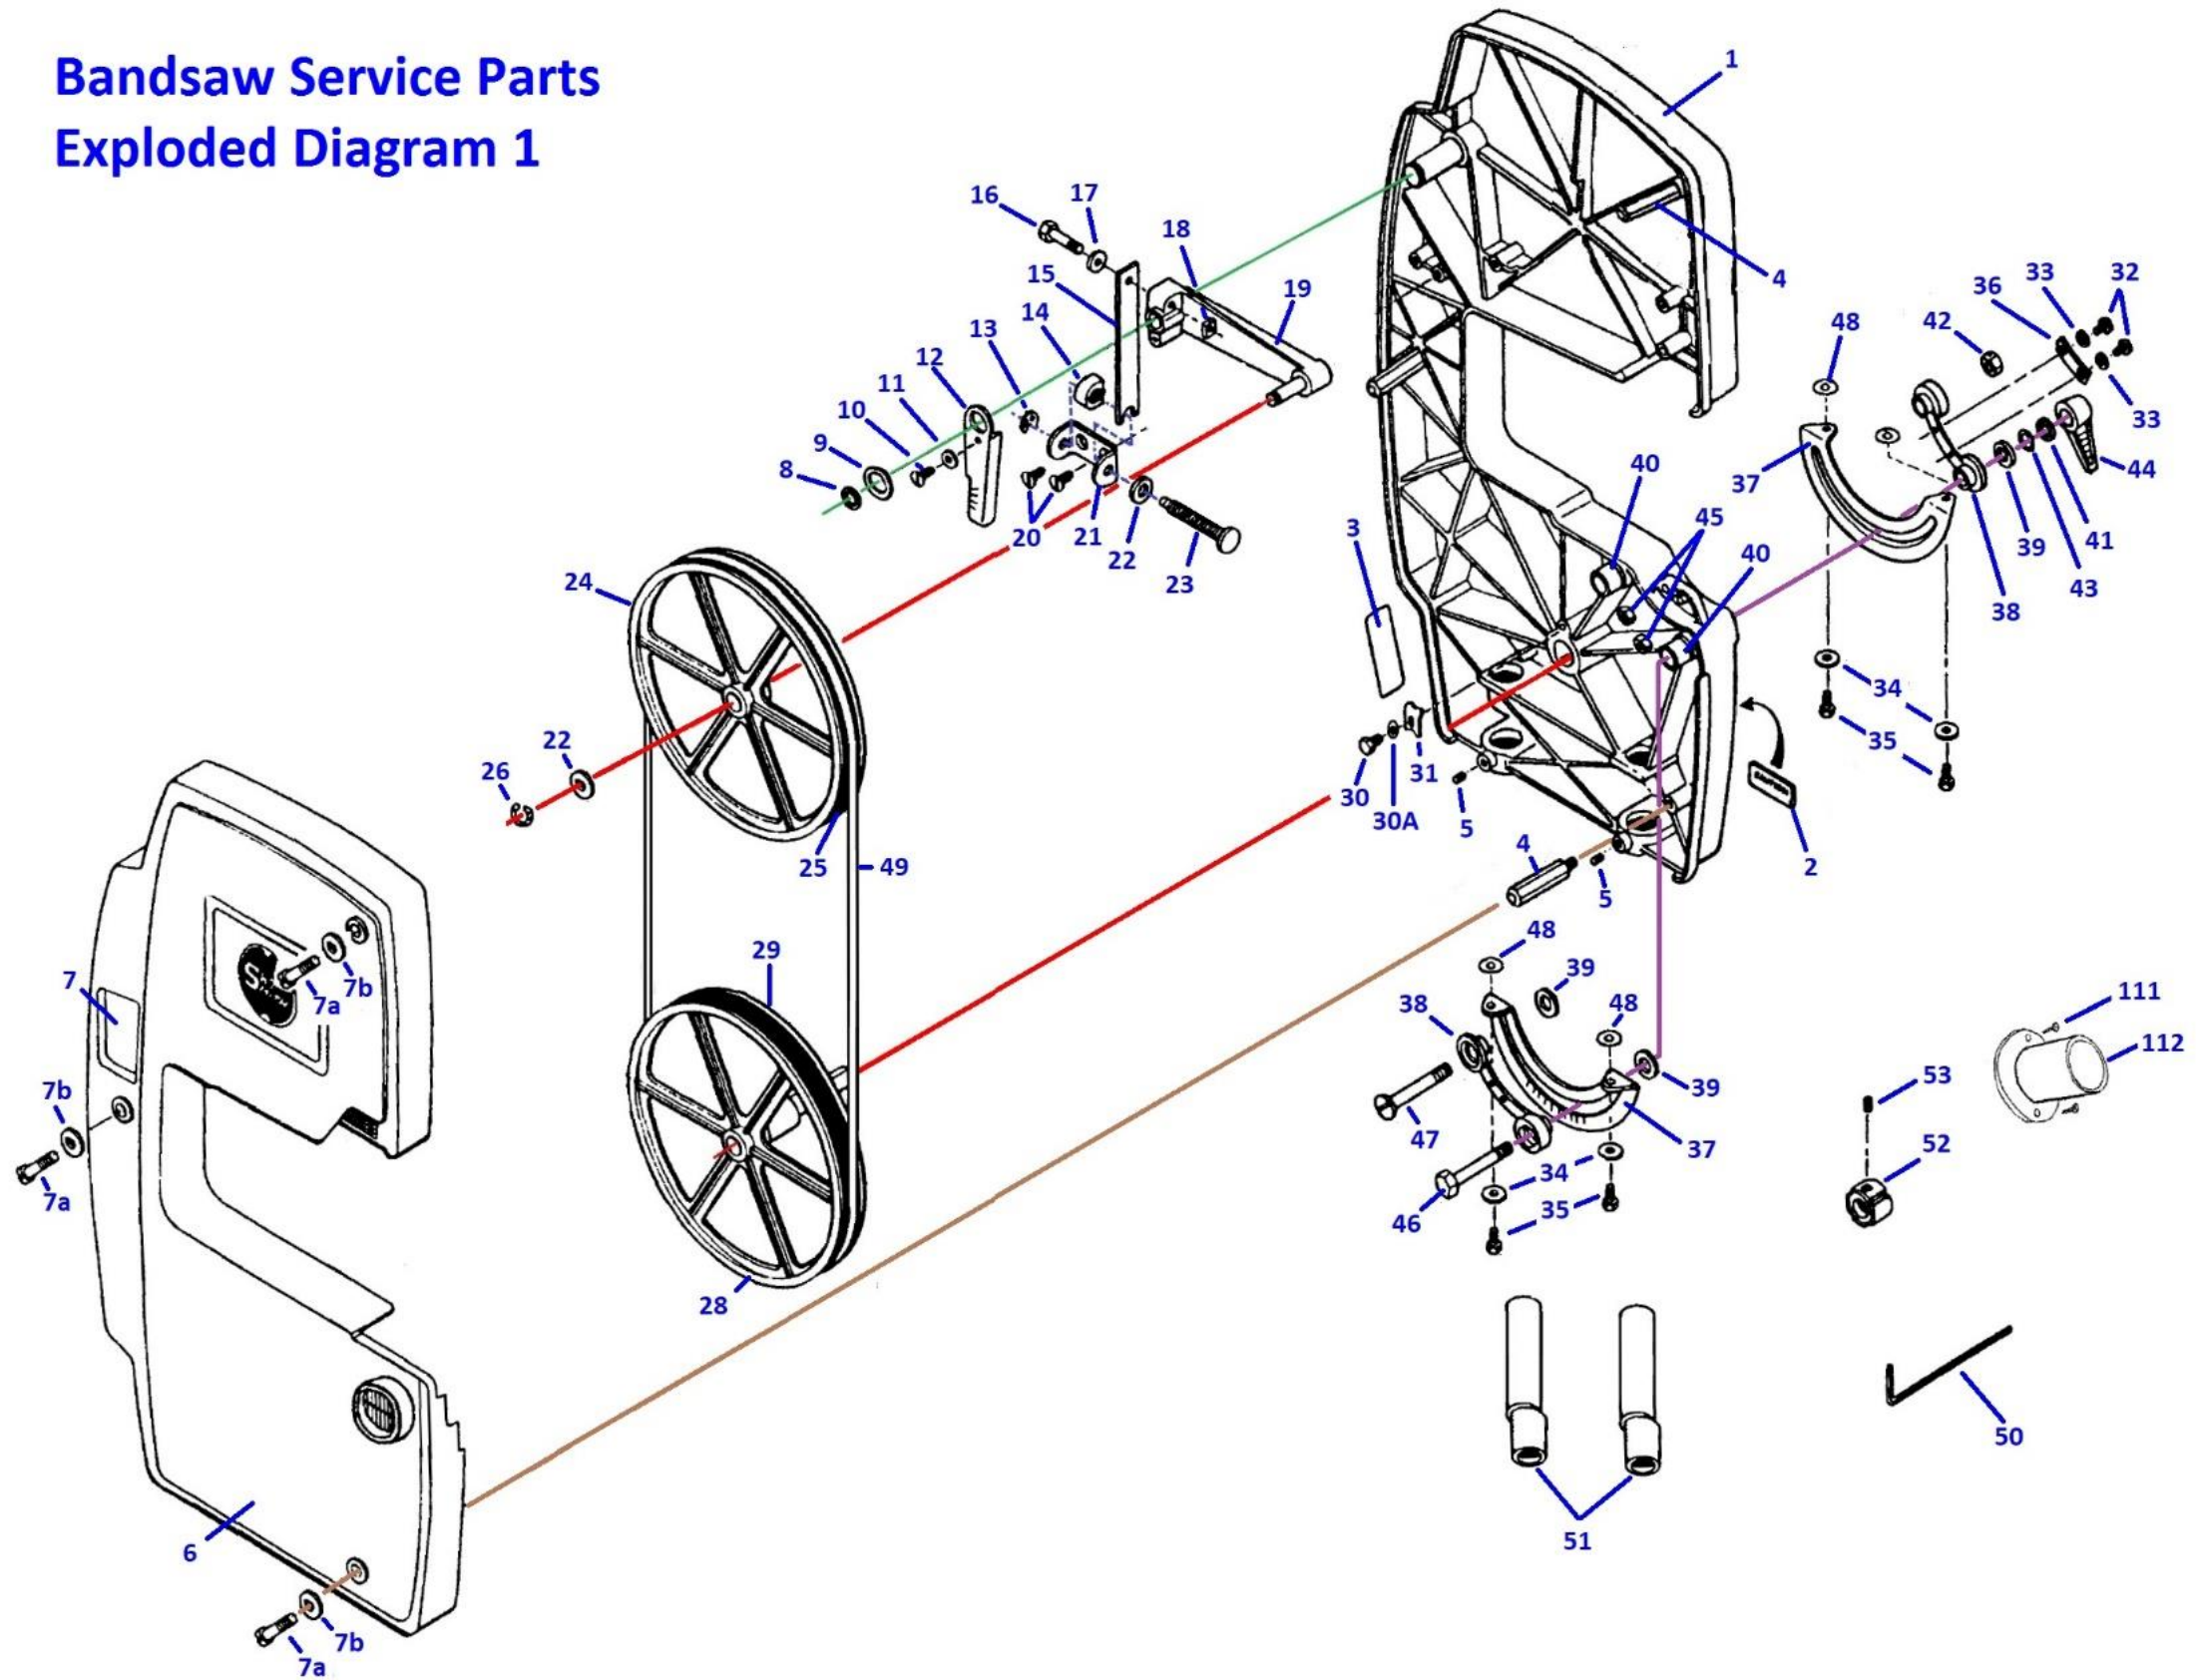

Shopsmith Band Saw

Illustrated Parts List with enhanced drawings

Re-drawn with perspective revisions - 2017 Everett L. Davis

Bandsaw Service Parts Exploded Diagram 1

Bandsaw Service Parts Exploded Diagram 2

-Everett

Ref.	Part No.	Description	Qty Required	Each
Frame and Cover				
1	502542	Main Frame Assembly	1	\$207.69
2	514525	Strip Sander Warning Label	1	\$1.69
3	N/A	Date Code Label	1	---
4	522088	Bandsaw Cover Stud	3	\$9.58
5	102582	Screw	2	\$0.96
6	522221	Bandsaw Cover w/Window	1	\$67.40
7	522217	Bandsaw Plastic Shield	1	\$10.76
7a	516027	Screw	3	\$0.96
7b	522087	Washer Bandsaw Cover	3	\$0.96
Blade Tensioning Assembly				
8	501626	Retaining Ring	1	\$0.96
9	502700	Washer	1	\$0.96
10	436732	Pan Head Screw 10-24x1/2	1	\$0.80
11	501470	Washer 7/32	1	\$0.80
12	502690	INDICATOR	1	\$3.53
13	502686	Bandsaw Retaining Ring	1	\$0.96
14	5027029	(S)NUT BLADE TENSION	1	\$7.90

Table Trunnions

32	517635	Pan Head Screw 10-24	2	\$0.80
33	501470	Washer 7/32	2	\$0.80
34	120393	Washer	4	\$0.96
35	426367	Screw	4	\$0.96
36	502667	PLATE-INDICATOR	1	\$0.97
37	502675	Trunnion	2	\$17.02
38	515013	Bandsaw Trunnion Support	2	\$3.98
39	502676	Washer	3	\$0.96
40	517021	BUSHING	2	\$4.37
41	120394	Washer	1	\$0.96
42	517084	Nut, Flex Lock - 3/8-16	1	\$2.38
43	502699	Washer	1	\$0.96
44	513061	HANDLE ASSEMBLY	1	\$17.06
45	274737	Nut 10-24 Machine Screw	2	\$0.96
46	518306	Screw	1	\$0.96
47	517085	Screw	1	\$2.18
48	514053	Washer	4	\$0.96

Miscellaneous

49	555419	Bandsaw Blade - 1/4" 6 TPI Hooked	1	\$17.78
50	51368601	Allen Wrench X-long - 5/32"	1	\$5.65
51	5137779	Eccentric Post for Bandsaw, Strip S	2	\$18.59
---	503740	Hub for Bandsaw, Belt Sander, Strip (incl 53)	1	\$6.99
52	5035769	Hub - Accessory	1	\$2.58
53	222458	Screw	1	\$0.96