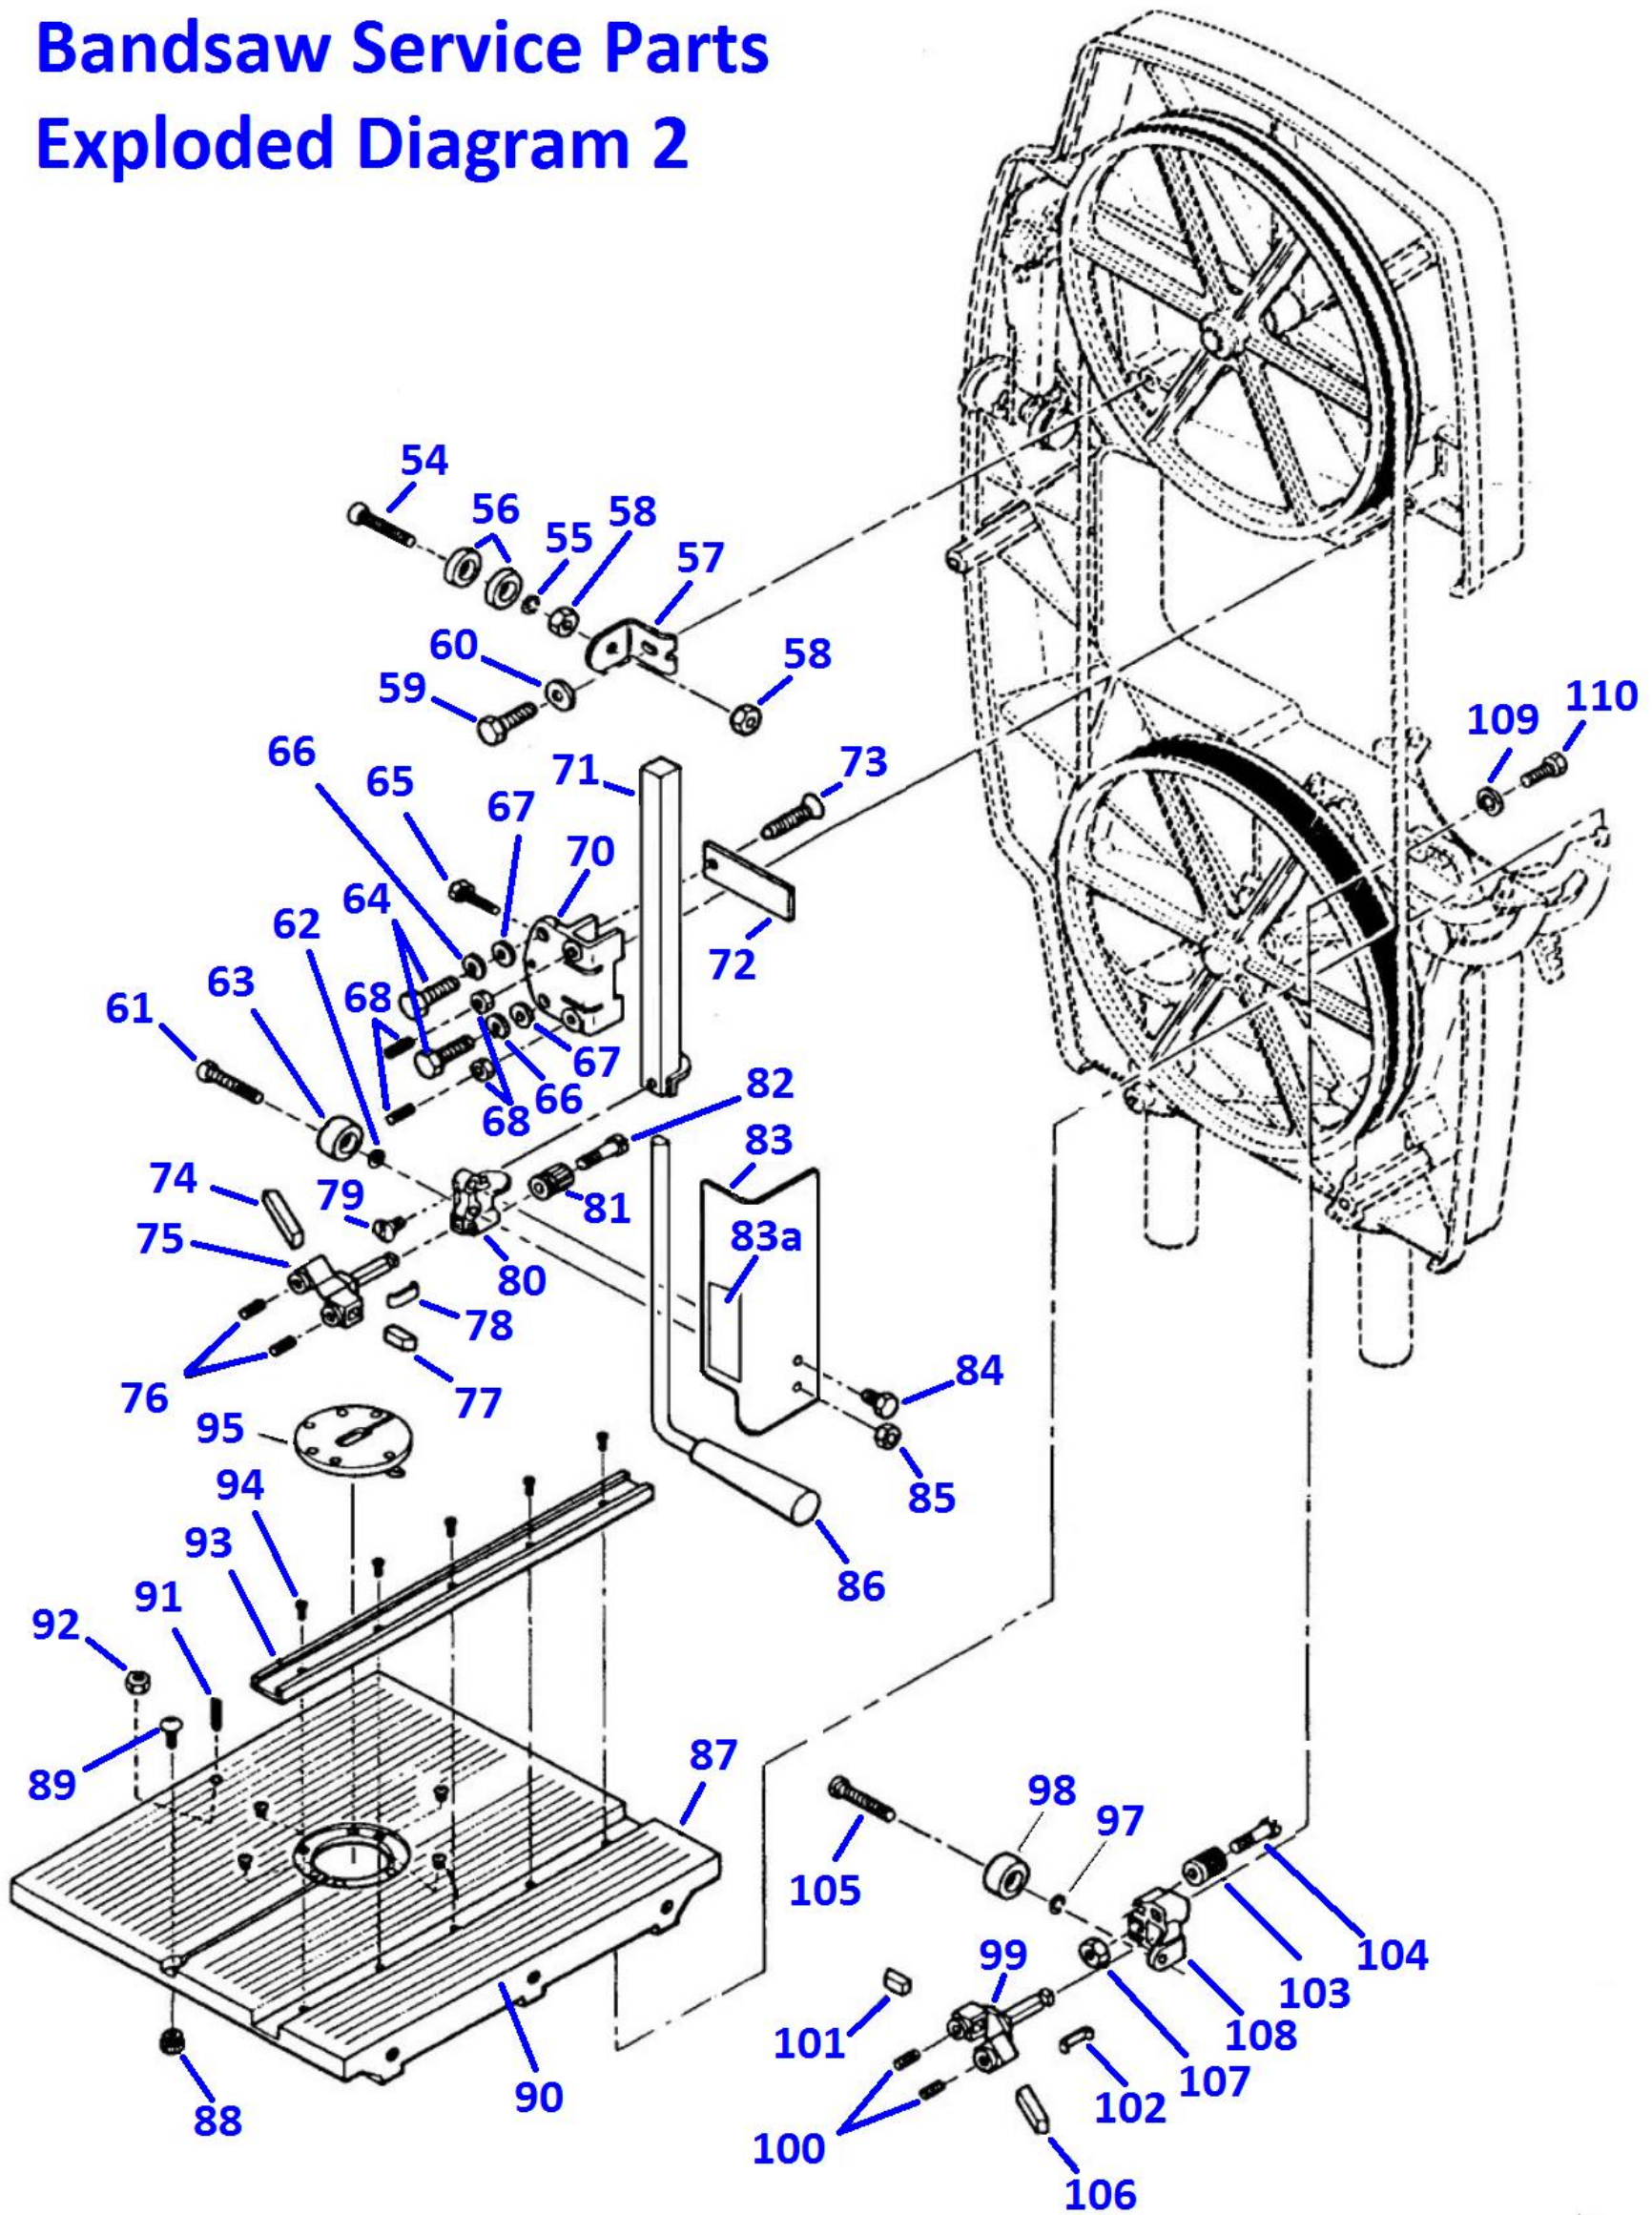

Shopsmith Band Saw

Illustrated Parts List with enhanced drawings

Re-drawn with perspective revisions - 2017 Everett L. Davis

Bandsaw Service Parts Exploded Diagram 1

Bandsaw Service Parts Exploded Diagram 2

-Everett

Ref.	Part No.	Description	Qty Required	Each
Frame and Cover				
1	502542	Main Frame Assembly	1	\$207.69
2	514525	Strip Sander Warning Label	1	\$1.69
3	N/A	Date Code Label	1	---
4	522088	Bandsaw Cover Stud	3	\$9.58
5	102582	Screw	2	\$0.96
6	522221	Bandsaw Cover w/Window	1	\$67.40
7	522217	Bandsaw Plastic Shield	1	\$10.76
7a	516027	Screw	3	\$0.96
7b	522087	Washer Bandsaw Cover	3	\$0.96
Blade Tensioning Assembly				
8	501626	Retaining Ring	1	\$0.96
9	502700	Washer	1	\$0.96
10	436732	Pan Head Screw 10-24x1/2	1	\$0.80
11	501470	Washer 7/32	1	\$0.80
12	502690	INDICATOR	1	\$3.53
13	502686	Bandsaw Retaining Ring	1	\$0.96
14	5027029	(S)NUT BLADE TENSION	1	\$7.90

Table Trunnions

32	517635	Pan Head Screw 10-24	2	\$0.80
33	501470	Washer 7/32	2	\$0.80
34	120393	Washer	4	\$0.96
35	426367	Screw	4	\$0.96
36	502667	PLATE-INDICATOR	1	\$0.97
37	502675	Trunnion	2	\$17.02
38	515013	Bandsaw Trunnion Support	2	\$3.98
39	502676	Washer	3	\$0.96
40	517021	BUSHING	2	\$4.37
41	120394	Washer	1	\$0.96
42	517084	Nut, Flex Lock - 3/8-16	1	\$2.38
43	502699	Washer	1	\$0.96
44	513061	HANDLE ASSEMBLY	1	\$17.06
45	274737	Nut 10-24 Machine Screw	2	\$0.96
46	518306	Screw	1	\$0.96
47	517085	Screw	1	\$2.18
48	514053	Washer	4	\$0.96

Miscellaneous

49	555419	Bandsaw Blade - 1/4" 6 TPI Hooked	1	\$17.78
50	51368601	Allen Wrench X-long - 5/32"	1	\$5.65
51	5137779	Eccentric Post for Bandsaw, Strip S	2	\$18.59
---	503740	Hub for Bandsaw, Belt Sander, Strip (incl 53)	1	\$6.99
52	5035769	Hub - Accessory	1	\$2.58
53	222458	Screw	1	\$0.96