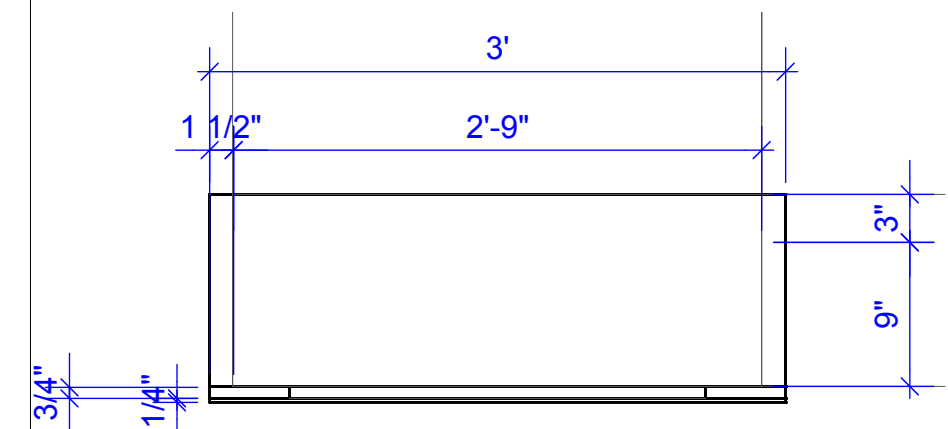

A
5 Trophy Case Front View
Scale: 1" = 1'-0"

C
5 Trophy Case Side View
Scale: 1" = 1'-0"

B
5 Trophy Case Top View
Scale: 1" = 1'-0"

D
5 Trophy Case ISO View
Scale: 1" = 1'-0"

- * Attatch light strip on the front side behind all the facing towards the backing piece
- * use 1x12 for sides, luan for facing + back

Trophy Case Detail			
Show	Dance Nation	Date	2023.09.06
Director	Susan Dalian		
Set Designer	Bailey Youn		
TD	Zoe McCracken	Drafted by	Bailey Youn
Scale	1" = 1'-0"	Plate #	5 / 7