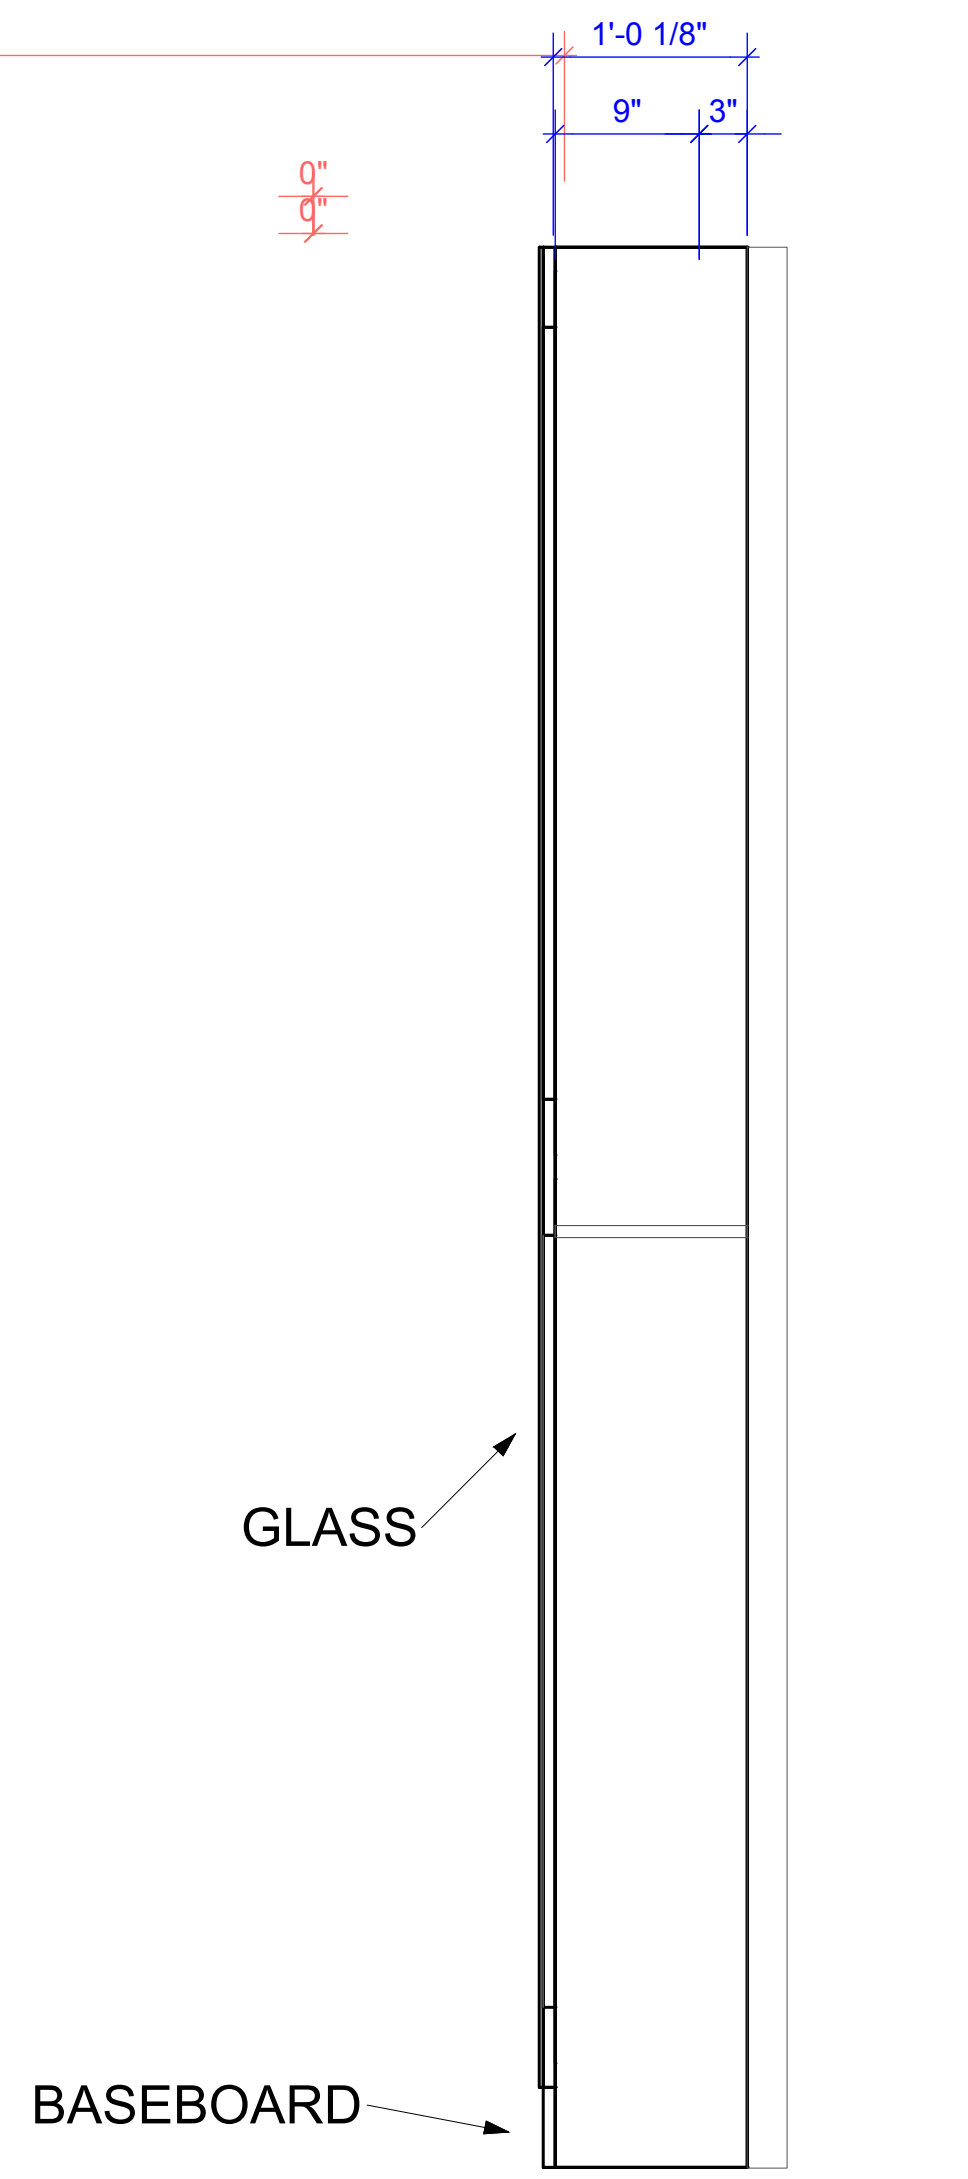

A
5 Trophy Case Front View
Scale: 1" = 1'-0"

C
5 Trophy Case Side View
Scale: 1" = 1'-0"

B
5 Trophy Case Top View
Scale: 1" = 1'-0"

D
5 Trophy Case ISO View
Scale: 1" = 1'-0"

- * Attatch light strip on the front side behind all the facing towards the backing piece
- * use 1x12 for sides, luan for facing + back

Trophy Case Detail			
Show	Dance Nation	Date	2023.09.06
Director	Susan Dalian		
Set Designer	Bailey Youn		
TD	Zoe McCracken	Drafted by	Bailey Youn
Scale	1" = 1'-0"	Plate #	5 / 7