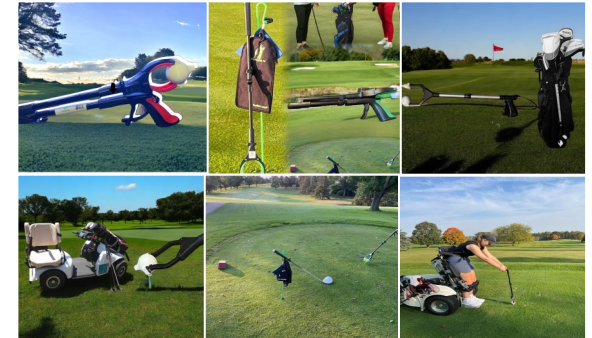

ReacherGolf® is suitable for all golfers of all ages and abilities. MSRP Versions Range $69-$99.

- Constructed of industrial aluminum with 3D technology enhancement which encapsulates a golf ball and tee. Tee up ball, retrieve tee, retrieve ball from green cup . Or any other golf situation that extends a golfers reach when needed.
- Models include ; folded from 18 inches –30 inches. Adjustable 20-28 inches and 30-44 inches . Fors seated golfers special models designed with a 45 degree turf entry for teeing up ball and retrieval of golf ball.
- Magnetic capability to mark a ball & marker retrieval. Non-magnet markers can be inserted in cup to mark and pick up ball on the green.
- Adjustable wrist strap to attach ReacherGolf® over club in bag or wrist strap to hold grip.
- Carry bag “water resistant” for storage outside or inside golf bag.
- Instruction Guide & Free Virtual Training.
- Bundles Available with Other Accessories.
- One Year Warranty -30 Day Return Policy.
- Wholesale & Try Before Buy Programs Available.

contactus@hhgr.info for various resale programs, rep programs and influencer opportunities .