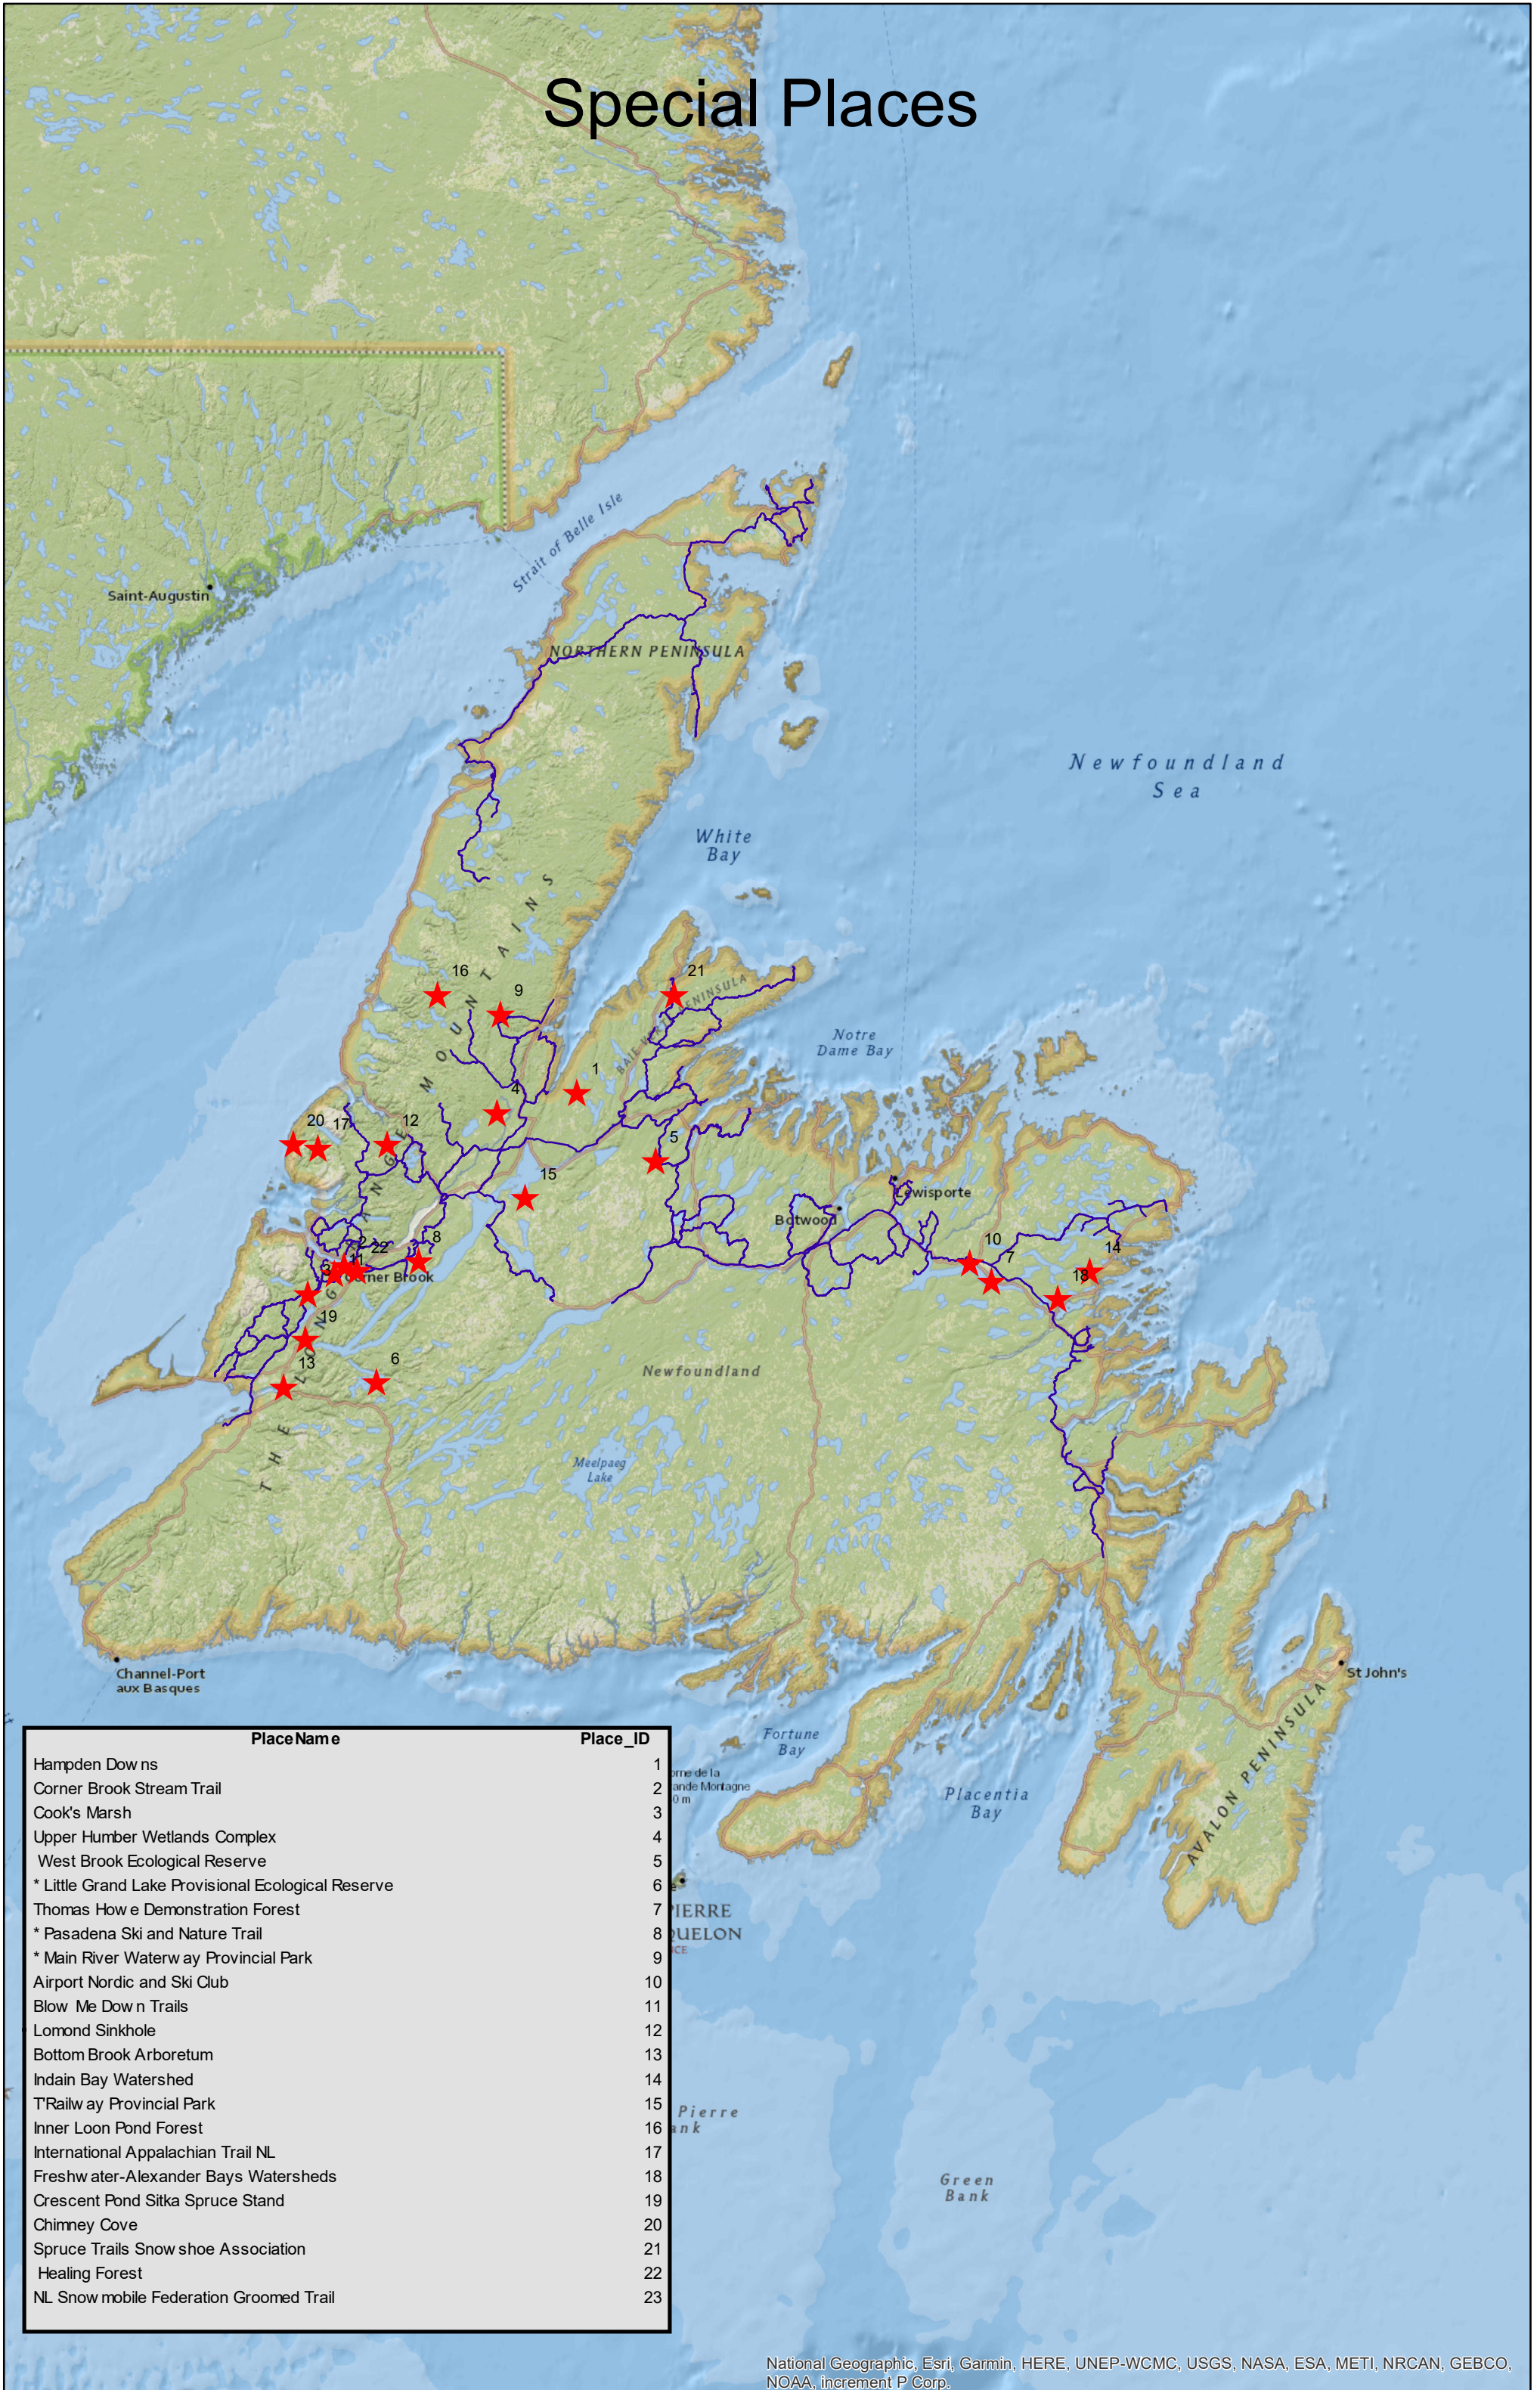

Special Places

Place Name	Place_ID
Hampden Downs	1
Corner Brook Stream Trail	2
Cook's Marsh	3
Upper Humber Wetlands Complex	4
West Brook Ecological Reserve	5
* Little Grand Lake Provisional Ecological Reserve	6
Thomas Howe Demonstration Forest	7
* Pasadena Ski and Nature Trail	8
* Main River Waterway Provincial Park	9
Airport Nordic and Ski Club	10
Blow Me Down Trails	11
Lomond Sinkhole	12
Bottom Brook Arboretum	13
Indain Bay Watershed	14
T'Railway Provincial Park	15
Inner Loon Pond Forest	16
International Appalachian Trail NL	17
Freshwater-Alexander Bays Watersheds	18
Crescent Pond Sitka Spruce Stand	19
Chimney Cove	20
Spruce Trails Snow shoe Association	21
Healing Forest	22
NL Snow mobile Federation Groomed Trail	23