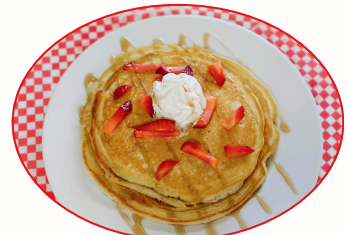

ANY MEAT BISCUIT

Your choice of bologna, ham, bacon, or sausage with egg & cheese topped with our homemade peppered gravy.
\$6.99

VALLEY MEAT

Homemade biscuit topped with peppered gravy & fried eggs with a side of bacon.
\$8.99

MA'S COUNTRY BREAKFAST

Scrambled eggs, bacon, ham, home fries & Texas Toast. Sub toast for a biscuit. Sub bacon or ham for sausage.
\$11.99

BRUNCH BURGER

Our smash burger topped with a fried egg, bacon, lettuce, tomato & bacon jam on a crispy bun.
\$11.99

BISCUIT & GRAVY

Our homemade peppered or sausage gravy on one (or two for + \$2) of our homemade biscuits.
\$5.99

FRENCH TOAST

Two pieces of french toast topped with syrup, whipped cream, powdered sugar & strawberries.
\$7.99

CHICKEN & FRENCH TOAST

Two pieces of french toast topped with chicken tenders, syrup, powdered sugar & strawberries.
\$11.99

PANCAKES

Two homemade pancakes topped with syrup, whipped cream & strawberries - **\$7.99**
Chocolate chip pancakes - **\$8.99**