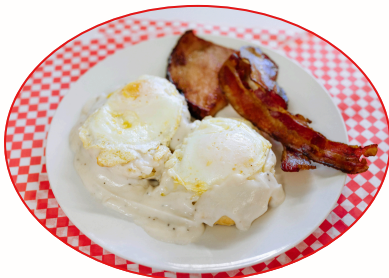

FRI - SUN
7 AM - 11 AM

RON'S GOODE BBQ

BREAKFAST MENU

FRIED EGGS COME OVER EASY. SUB ANY BISCUIT WITH TEXAS TOAST & ORDER WITH OR WITHOUT THE SAUCE! ADD A SIDE FOR \$2

THE FARMER

Chicken, fried egg, bacon & cheese biscuit topped with our homemade peppered gravy.
\$9.99

CRAZY CHICK BISCUIT

Chicken & bacon biscuit covered with our signature syrup.
\$9.99

BUFFALO CHICKEN BISCUIT

Chicken tender tossed in our signature hot buffalo sauce topped with homemade ranch & pickles.
\$8.99

ANY MEAT BISCUIT

Your choice of bologna, ham, bacon, or sausage with egg & cheese topped with our homemade peppered gravy.
\$6.99

VALLEY MEAT

Homemade biscuit topped with peppered gravy & fried eggs with a side of bacon.
\$8.99

MA'S COUNTRY BREAKFAST

Scrambled eggs, bacon, ham, home fries & Texas Toast. Sub toast for a biscuit. Sub bacon or ham for sausage.
\$11.99

BRUNCH BURGER

Our smash burger topped with a fried egg, bacon, lettuce, tomato & bacon jam on a crispy bun.
\$11.99