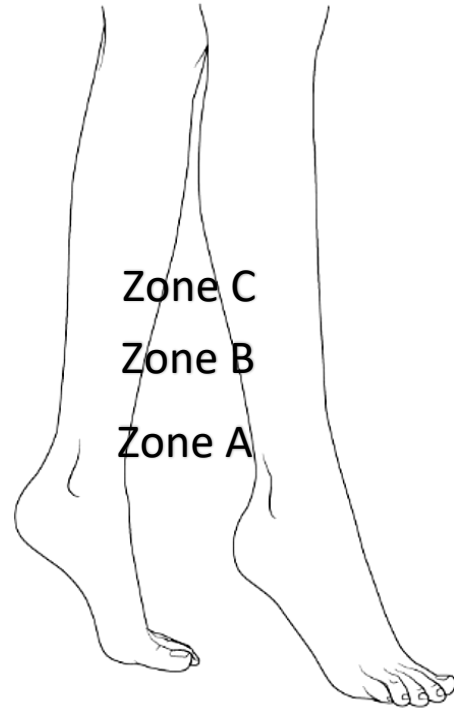

BRIDAL HENNA PACKAGES

BOTH HANDS/ARMS:

- ZONE A WRIST: \$150-\$200
- ZONE B MID ARM: \$250-\$300
- ZONE C ELBOW: \$400-\$450

BOTH FEET/LEGS:

- ZONE A ANKLE: \$150-\$200
- ZONE B ¼ LEG: \$250-\$300
- ZONE C HALF LEG: \$400-\$450