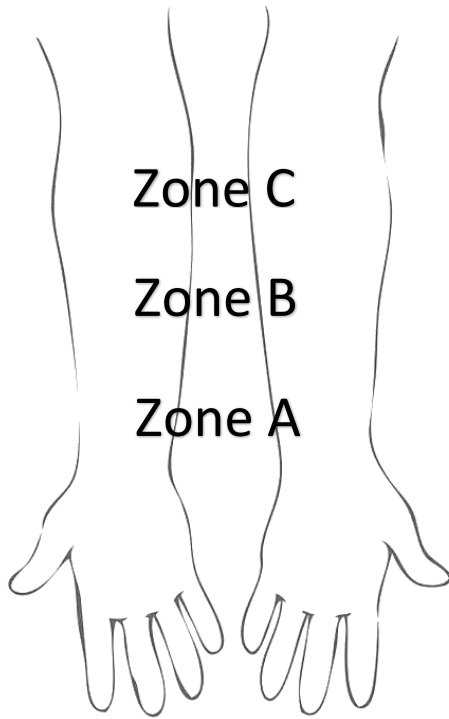

BRIDAL HENNA PACKAGES

BOTH HANDS/ARMS:

- ZONE A WRIST: \$150-\$200
- ZONE B MID ARM: \$250-\$300
- ZONE C ELBOW: \$400-\$450

BOTH FEET/LEGS:

- ZONE A ANKLE: \$150-\$200
- ZONE B ¼ LEG: \$250-\$300
- ZONE C HALF LEG: \$400-\$450