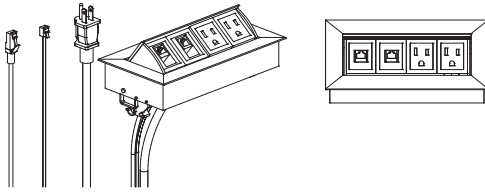

#### Notes

1 HDMI Connection - 60"  
1 USB Connection - 40"  
1 Power cord - 60"

Finish: Black

Fits a standard grommet hole and can be retrofitted to any IOF desk with a standard cut out.

**PS4****(Phone & Data)**