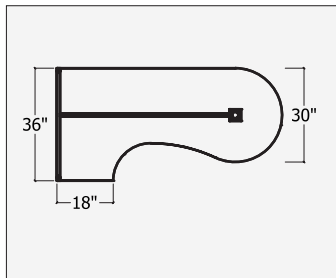

SECTION NOTES / PENINSULA

Wave D Top