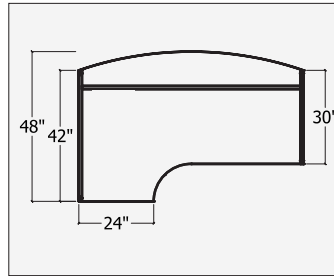

SECTION NOTES / RECEPTION

Straight

Angled

Radius

Wave

1 1/2" THICK SURFACES / TT

1.5" tops are available on all units in multiple finishes. Please consult the brochure or web-site for available finishes.

Add /TT to the code.
Eg: UN7236TD becomes UN7236TD/TT and use the 1.5" column pricing.

ADDING GROMMETS

GL / GC / GR add $40 list.

Custom locations are $80 list.

On 24" deep units grommets are 3" from the back panel.

On 30&36" deep units grommets are 8" from the back panel.

KICK PLATES

All floor supported pedestals come with a 4" kick plate.

This includes all /BBFF and /FFF pedestals and storage units (LF,SC,MP)

SOLID DRAWER BOTTOMS

Solid drawer bottoms are available on all pedestals.

Please add 10% to the list price and /SDB to the end of the code.

STRAIGHT TRANSACTION TOP

To receive a straight transaction top instead of the included bow, add /SQT to the end of the code. No Upcharge.

Eg: UNGRD6030R/SQT

30" DEEP CONNECTIONS

All units are available at 30" connection with no up charge. Please add /30C to the end of the code

Eg: UNGRD6042AC/RBBFF
UNGRD6042AC/RBBFF/30C