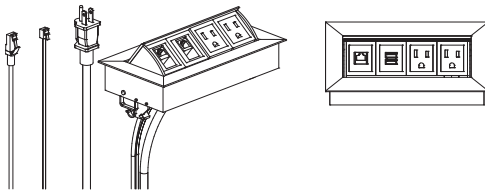

PS4/PU

(Phone & USB)

Cutout	CODE	1"
4" x 8 1/4"	PS4/PU	$750

Notes

2 grounded outlets
1 Data (RJ45)
1 Dual USB (charging)
120" power cord
UL Listed

Silver anodized Aluminum
Outside dimensions 8 1/4" x 4 4/5"