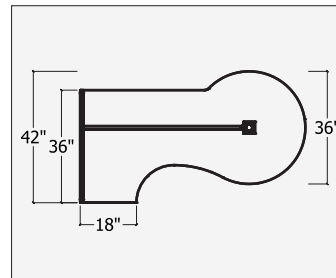

SECTION NOTES / PENINSULA

Wave P Top