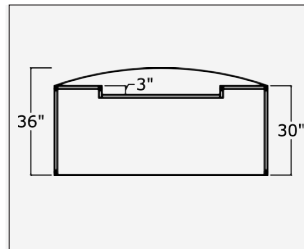

SECTION NOTES / SINGLE PEDESTAL DESK

STRAIGHT

All 24" deep have 1" recess

All 30" deep have 5" recess

Bow Front

Open with Pedestal

STEP IN FRONT

Open

Bow Front

Bow Front with Pedestal

ANGLED

All 24" deep have 1" recess

All 30" deep have 5" recess

Bow Front

Step in Bow Front

RADIUS

All 24" deep have 1" recess

All 30" deep have 5" recess

Bow Front

Step in Bow Front

WAVE

All 24" deep have 1" recess

All 30" deep have 5" recess

Bow Front

Step in Bow Front