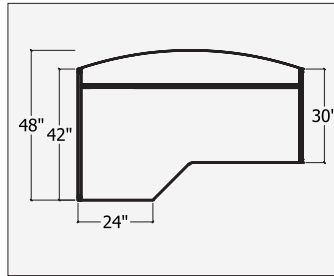

SECTION NOTES / RECEPTION

Straight

Angled

Radius

Wave

1 1/2" THICK SURFACES / TT

1.5" tops are available on all units in multiple finishes. Please consult the brochure or web-site for available finishes.

Add /TT to the code.
Eg: UN7236TD becomes UN7236TD/TT and use the 1.5" column pricing.

ADDING GROMMETS

GL / GC / GR add $40 list.

Custom locations are $80 list.

On 24" deep units grommets are 3" from the back panel.

On 30&36" deep units grommets are 8" from the back panel.

KICK PLATES

All floor supported pedestals come with a 4" kick plate.

This includes all /BBFF and /FFF pedestals and storage units (LF,SC,MP)

SOLID DRAWER BOTTOMS

Solid drawer bottoms are available on all pedestals.

Please add 10% to the list price and /SDB to the end of the code.

STRAIGHT TRANSACTION TOP

To receive a straight transaction top instead of the included bow, add /SQT to the end of the code. No Upcharge.

Eg: UNGRD6030R/SQT

30" DEEP CONNECTIONS

All units are available at 30" connection with no up charge. Please add /30C to the end of the code

Eg: UNGRD6042AC/RBBFF
UNGRD6042AC/RBBFF/30C