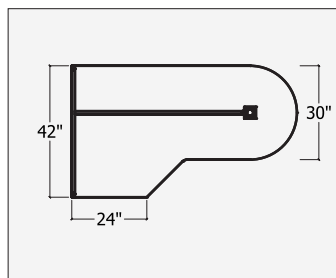

SECTION NOTES / PENINSULA

Angled