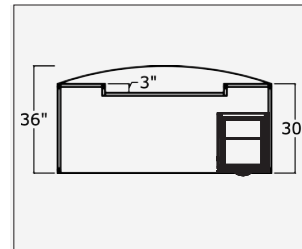

Bow Front with Pedestal