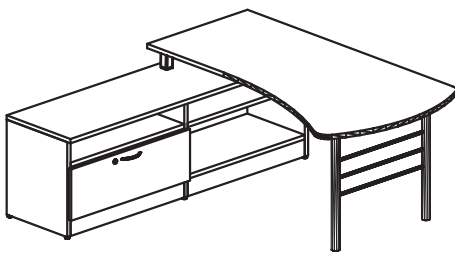

Benching Typical - Grouping 4

	W x D x H	CODE	
Rudder Desk H Leg	72"x30"x29"	UN7230RUD/HL/L	$737
Mixed Credenza	72"x20"x23"	UN7220D/OP/LF/L/23	$1113
Metal Riser	5"	METALRISER	$175
TOTAL			$2025