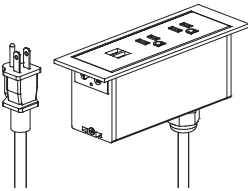

PS8

(Power & USB)

Cutout	CODE	1"
2 x 6 5/16	PS8	$450

Notes

2 grounded Power
1 dual powered USB

120" power cord
UL Listed

Finish: Charcoal