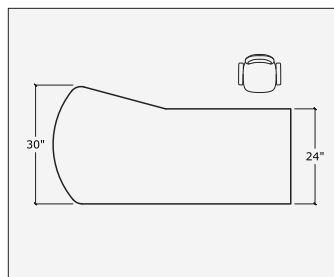

## 1 1/2" THICK SURFACES / TT

1.5" tops are available on all units in multiple finishes. Please consult the brochure or website for available finishes.

Add /TT to the code.  
Eg: UN7236TD  
becomes UN7236TD/TT  
and use the 1.5" column pricing.