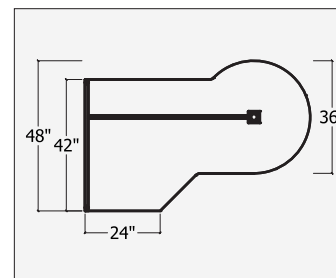

Angled P Top