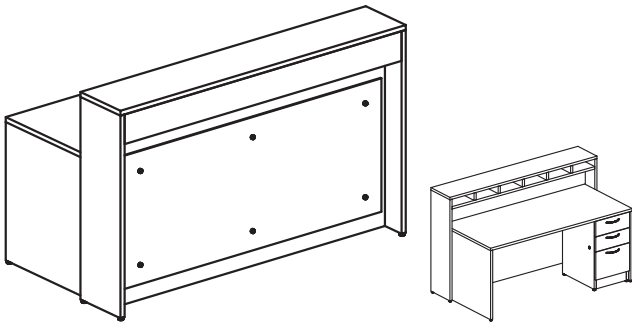

Add A Task Light To A Reception Front with Transaction Top and Adjustable Dividers

W x D	CODE	
24"	TL24	$258
36"	TL36	$258
48"	TL48	$304

Reception Typical - Grouping 1

	W x D x H	CODE	1"	1.5"
Single Ped BBFF Desk	72"x30"x29"	UN7230R/BBFF	$1123	$1291
Reception Front	74"x12"x42"	UNGRD7212/PH/OP	$996	$1146
Acrylic Panel	69"x27"x1/4"	72APANEL	$663	$663
TOTAL			$2782	$3100