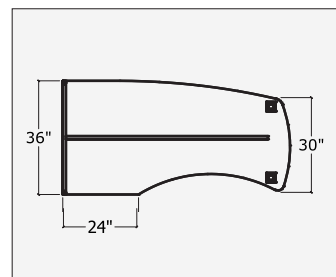

Hockey Stick