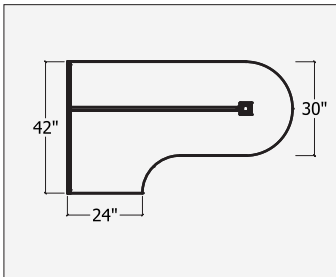

Radius D Top