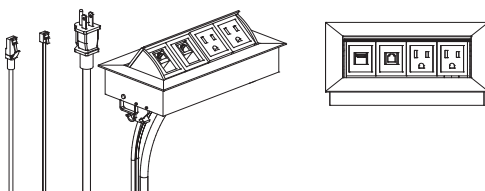

PS4/PH

(Phone & HDMI)

Cutout	CODE	1"
4" x 8 1/4"	PS4/PH	$750

Notes

2 grounded outlets
1 Phone (RJ11)
1 HDMI (10 ft cord)
120" power cord
UL Listed

Silver anodized Aluminum