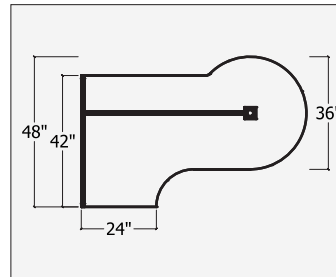

Radius P Top