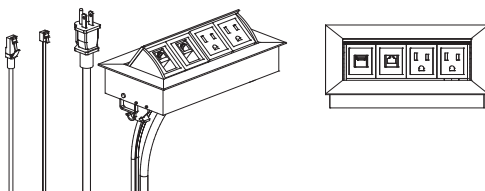

PS4/DH

(Data & HDMI)

Cutout	CODE	1"
4" x 8 1/4"	PS4/DH	$750

Notes

2 grounded outlets
1 Data (RJ45)
1 HDMI (10 ft cord)
120" power cord
UL Listed

Silver anodized Aluminum
Outside dimensions 8 1/4" x 4 4/5"