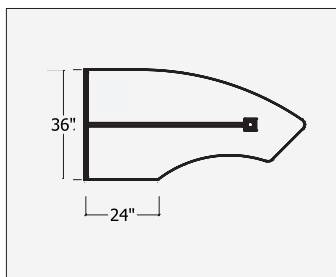

Goalie Stick