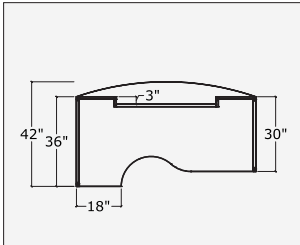

Step in Bow Front