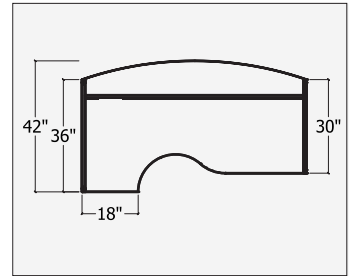

SECTION NOTES / RECEPTION

Straight

Angled

Radius

Wave

1 1/2" THICK SURFACES / TT

1.5" tops are available on all units in multiple finishes. Please consult the brochure or web-site for available finishes.

Add /TT to the code.
Eg: UN7236TD becomes UN7236TD/TT and use the 1.5" column pricing.

ADDING GROMMETS

GL / GC / GR add $40 list.

Custom locations are $80 list.

On 24" deep units grommets are 3" from the back panel.

On 30&36" deep units grommets are 8" from the back panel.

KICK PLATES

All floor supported pedestals come with a 4" kick plate.

This includes all /BBFF and /FFF pedestals and storage units (LF,SC,MP)

SOLID DRAWER BOTTOMS

Solid drawer bottoms are available on all pedestals.

Please add 10% to the list price and /SDB to the end of the code.

STRAIGHT TRANSACTION TOP

To receive a straight transaction top instead of the included bow, add /SQT to the end of the code. No Upcharge.

Eg: UNGRD6030R/SQT

30" DEEP CONNECTIONS

All units are available at 30" connection with no up charge. Please add /30C to the end of the code

Eg: UNGRD6042AC/RBBFF
UNGRD6042AC/RBBFF/30C