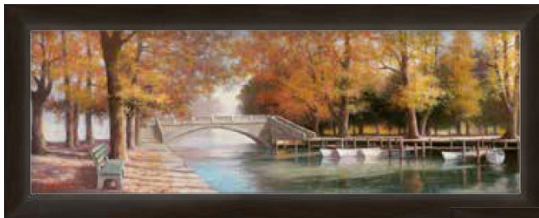

M

MIKC-02-G
Hazy Morning
Mike Calascibetta
44" x 32"

M

TCC-01-T
Day in the Park I
T. C. Chiu
40" x 16"

D

TCC-02-T
Day in the Park II
T. C. Chiu
40" x 16"

D

NATM-04-T
Savannah Sunset
Natalie Mikaelis
44" x 34"