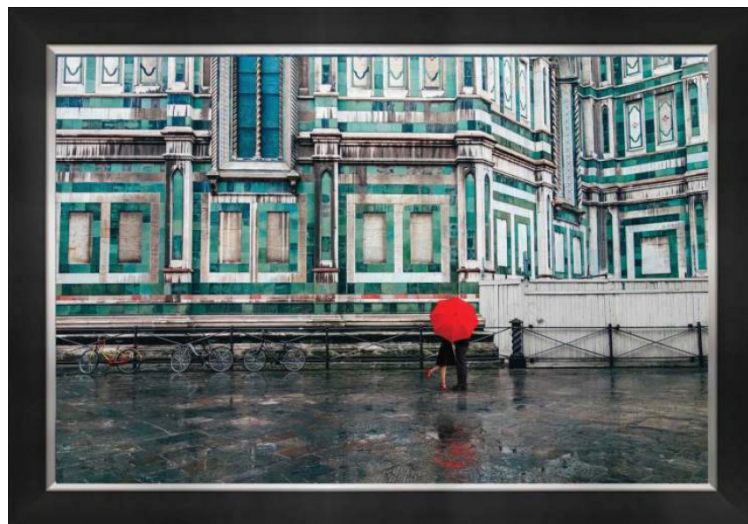

THE DECOR LINE

HD-05-T
My Parking Spot
30" x 42" **M**

HD-07-T
I've Got a Crush on You
30" x 42" **M**

HD-08-T
Standing Tall
32" x 44" **N**

HD-09-T
City View
32" x 44" **N**

HD-06-T
Beautiful Day
30" x 42" **M**