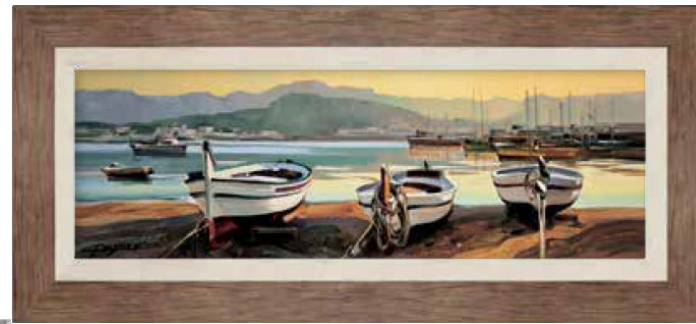

GAIT-02-T
Stillness at Dawn
Gaieta Teixido
44" x 20" **L**