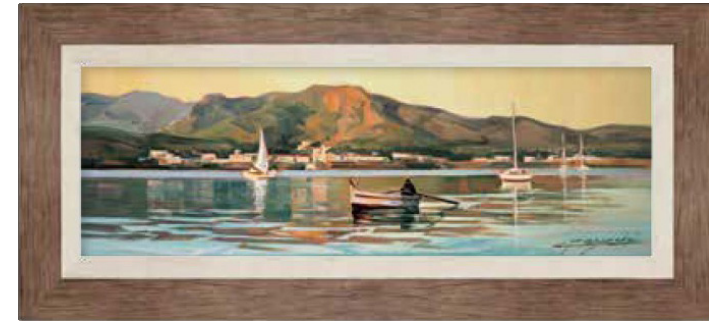

K

THE DECOR LINE

RUAM-02-G
Modern Couple in NY
Ruane Manning
34" x 40" **L**

GAIT-02-T
Stillness at Dawn
Gaieta Teixido
44" x 20" **L**

RUAM-03-G
Modern Couple in Paris
Ruane Manning
34" x 40" **L**

GAIT-01-T
The Quiet Before Dusk
Gaieta Teixido
44" x 20" **L**