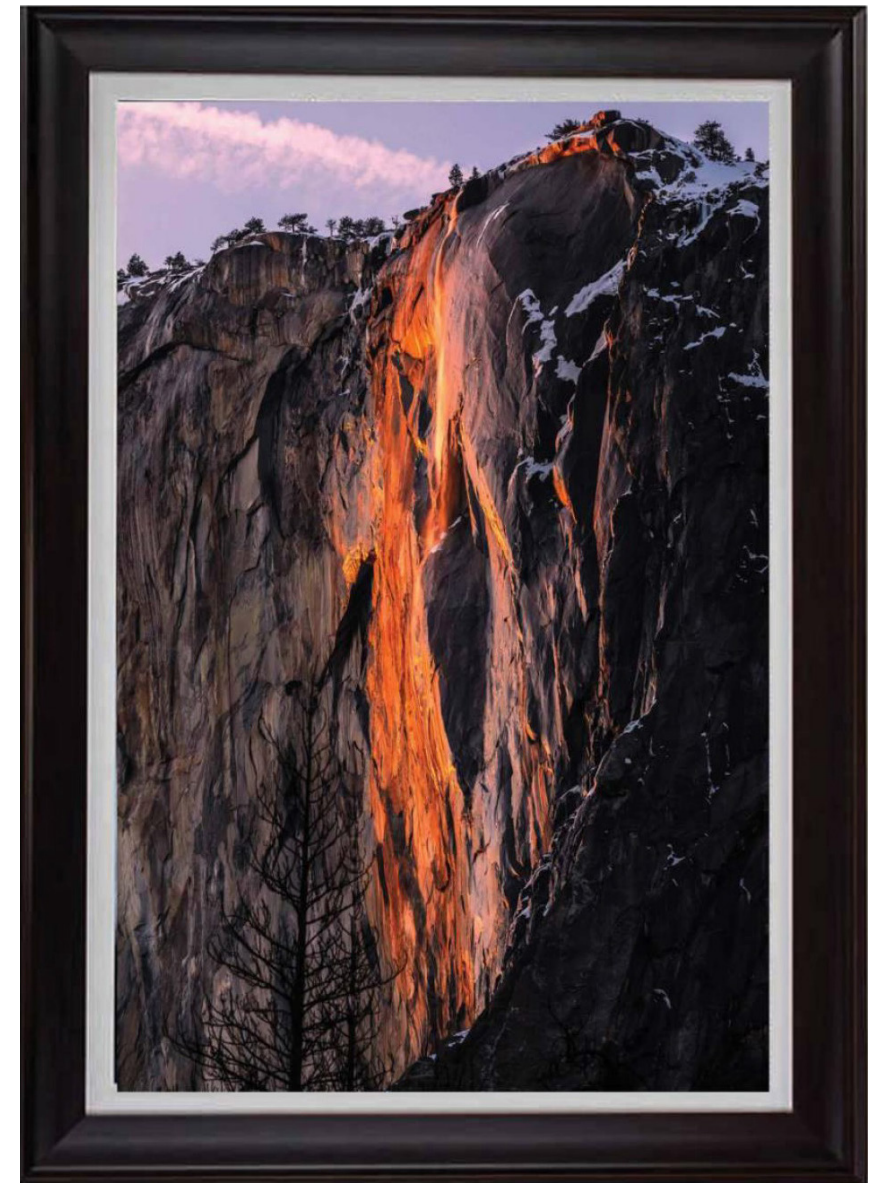

HD-25-T
Where I Want to Be
32" x 44" **N**

HD-27-T
Beach Time
32" x 44" **N**

HD-26-T
Lighthouse Splash
32" x 44" **N**

HD-28-T
Untamed
32" x 44" **N**

THE DECOR LINE

HD-29-T
The Getaway
30" x 42" **M**

HD-30-T
Frosty Morning
30" x 42" **M**

HD-31-T
Sunglow
32" x 44" **N**

THE DECOR LINE

HD-32-T
Calm for Now
30" x 42" **M**

HD-33-T
The Lookout
32" x 44" **M**

HD-34-T
Peaceful Waters
32" x 44" **N**