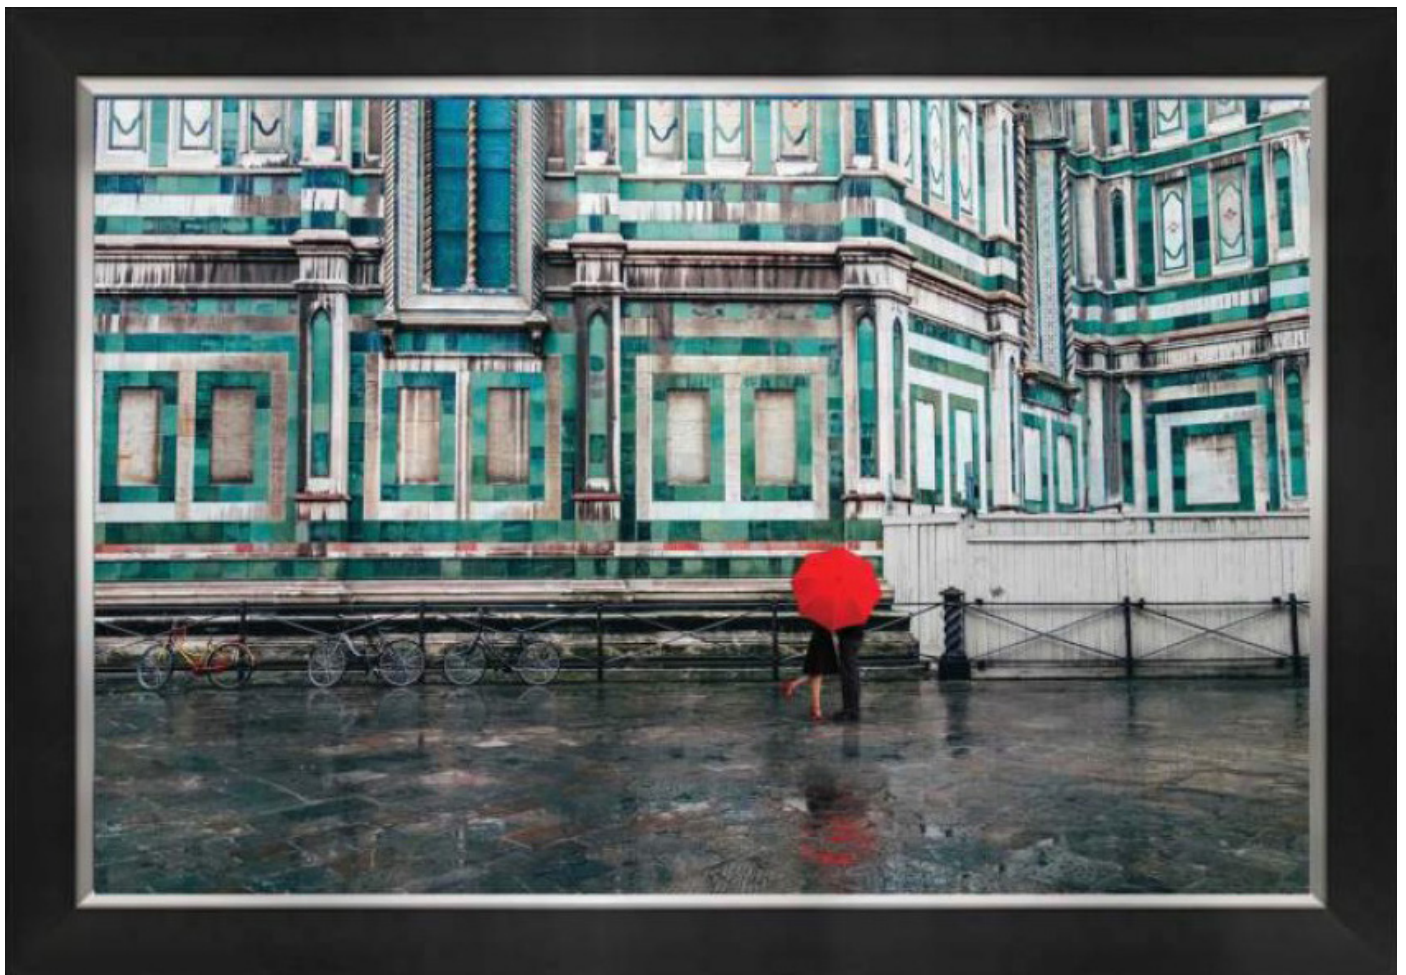

THE DECOR LINE

416-665-8215
imagesbyframemakers.com