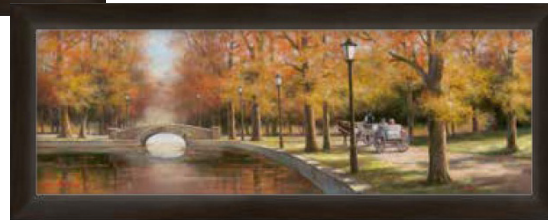

M

MIKC-02-G
Hazy Morning
Mike Calascibetta
44" x 32"

M

TCC-01-T
Day in the Park I
T. C. Chiu
40" x 16"

D

TCC-02-T
Day in the Park II
T. C. Chiu
40" x 16"

D

NATM-04-T
Savannah Sunset
Natalie Mikaelis
44" x 34"