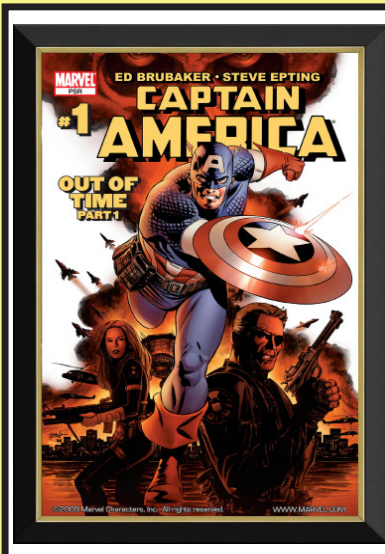

# images

by FRAMEMAKERS

All-Star  
Superman Vol. 2  
2010

Grant Morrison  
Frank Quitely

SH-01-T  
28"x40"

AI

Amazing  
Fantasy #15 I  
1962

Stan Lee  
Steve Ditko

# images

by FRAMEMAKERS

**Batman: The Killing Joke**

**Alan Moore  
Brian Bolland**

**SH-13-T  
28"x40"**

**Batman: Year One  
1987**

**Frank Miller  
David Mazzucchelli**

**SH-14-T  
28"x40"**