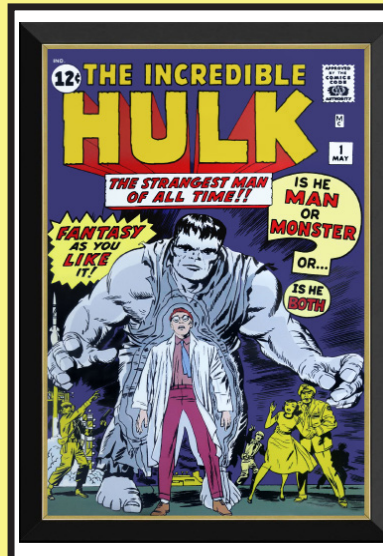

# images

by FRAMEMAKERS

All-Star  
Superman Vol. 2  
2010

Grant Morrison  
Frank Quitely

SH-01-T  
28"x40"

AI

Amazing  
Fantasy #15 I  
1962

Stan Lee  
Steve Ditko

# images

by FRAMEMAKERS

Fantastic Four #1  
1961

Stan Lee  
Jack Kirby

SH-19-T  
28"x40"

AI

Fantastic Four  
#102  
1970

Stan Lee  
Joe Sinnott

SH-22-T  
28"x40"

AI

Harley Quinn #26  
2016

Amanda Conner  
Chad Hardin

SH-23-T  
28"x40"

AI

Incredible Hulk #1  
1962

Stan Lee  
Paul Reinman

# images

by FRAMEMAKERS

Incredible Hulk  
#181  
1974

Len Wein  
Jack Abel

SH-25-T  
28"x40"

AI

Journey into  
Mystery #83  
1962

Stan Lee  
Jack Kirby