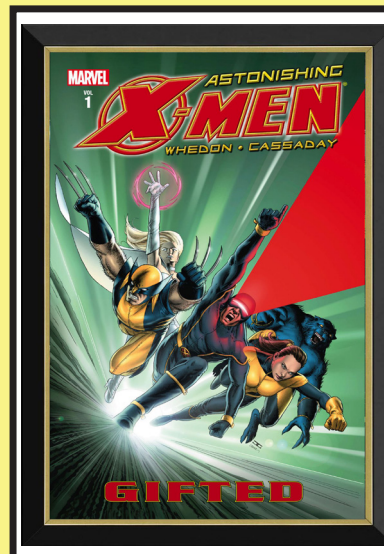

# images

by FRAMEMAKERS

All-Star  
Superman Vol. 2  
2010

Grant Morrison  
Frank Quitely

SH-01-T  
28"x40"

AI

Amazing  
Fantasy #15 I  
1962

Stan Lee  
Steve Ditko

SH-02-T  
28"x40"

AI

Amazing  
Fantasy #15 II

Stan Lee  
Steve Ditko

SH-03-T  
28"x40"

AI

Amazing  
Spider-Man #1  
1963

Stan Lee  
Steve Ditko

SH-04-T  
28"x40"

AI

Animal Man #5  
1988

Grant Morrison  
Doug Hazlewood

SH-05-T  
28"x40"

AI

Astonishing X-Men  
Vol. 1: Gifted  
2006

Joss Whedon  
John Cassaday

# images

by FRAMEMAKERS

**Astonishing X-Men**  
2006

**Joss Whedon**  
**John Cassaday**

SH-07-T  
28"x40"

AI

**Avengers #4**  
1964

**Stan Lee**  
**Dick Ayers**