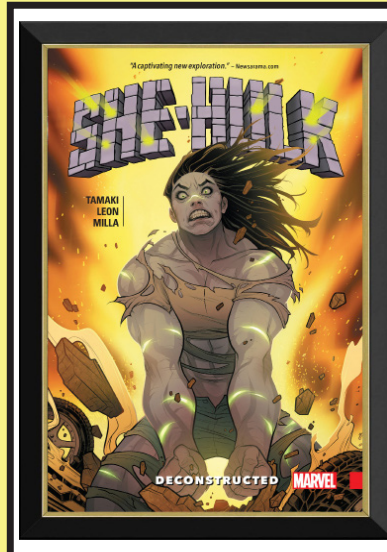

# images

by FRAMEMAKERS

Sensation Comics  
#1  
1942

William Moulton  
Marston  
Harry G. Peter

SH-35-T  
28"x40"

AI

She-Hulk Vol. 1:  
Deconstructed  
2017

Mariko Tamaki  
Nico Leon