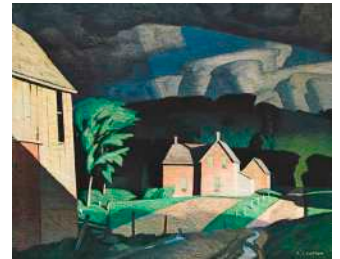

Northern Church
AJC-073

Northern Farm
AJC-074

October, 1928
AJC-075

October Evening
AJC-076

October, Lake Superior
AJC-077

October, Lake Superior,
1928
AJC-078

October Morning, 1980
AJC-079

October Storm Clouds
AJC-080

Passing Storm
AJC-088

Picnic Island
AJC-089

Pike Lake, 1929
AJC-090

Pink Farmhouse
AJC-091

Prelude
AJC-092

Ragged Sky, Moose Lake
AJC-093

Rapids on the Magnetawan
AJC-094

Ringwood, 1947
AJC-095