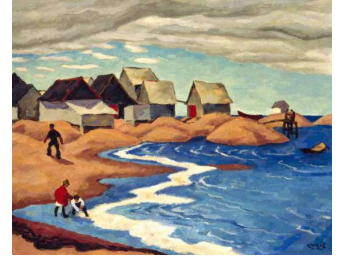

Edwin Holgate Collection

Edwin Holgate *Collection*

Autumn Tangle, 1940
EH-001

Baie St. Paul, 1924
EH-002

**Fete des Filets Bleus,
Concarneau, 1921**
EH-003

Fishermen's Houses, 1933
EH-004

Francis' Tree, 1950
CG-005