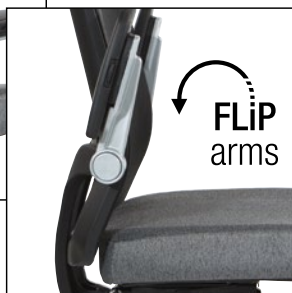

335-E37P918P LIST - \$1185 SPECIAL - C\$289

- Breathable Light Air Grid® back with adjustable lumbar support
- Thick padded black bonded leather seat
- One touch pneumatic seat height adjustment
- 2-to-1 synchro tilt control with adjustable tilt tension
- Height adjustable arms with PU pads
- Heavy duty angled polished aluminum base oversized dual wheel carpet casters
- Has Achieved GREENGUARD Certification
- Patented Design
- Patent#: US2004/0262975A1

SpaceFlex®

86-M33BN2W LIST - **\$1270** CLEARANCE - **C\$269**

- Self adjusting Raven SpaceFlex® backrest with built-in lumbar support
- Thick padded 2 layer Raven mesh seat
- One touch pneumatic seat height adjustment
- Self adjusting 4-to-1 synchro tilt, backrest lock and anti-kickback
- Height adjustable arms with PU pads
- Heavy duty nylon base with dual wheel carpet casters
- Has achieved GREENGUARD certification
- PATENT# USD575969 S1

867-E36N64R

Bonded Leather Seat / Silver Base

867-E36N64R LIST - **\$1165** SPECIAL - **C\$249**

867-B26N64R | 867-B36N64R LIST - **\$1150** SPECIAL - **C\$249**

- Breathable mesh back
- 4" thick seat cushion
- Height adjustable lumbar support
- One-touch pneumatic seat height adjustment
- 2-to-1 Synchro tilt control with 3-position tilt lock
- Cantilever flip arms
- 3-Way adjustable PU padded armrests
- Seat slider
- Silver nylon base
- Oversized dual wheel carpet casters

ProGRID®

92343-30 LIST - \$785 SPECIAL - C\$179

- Breathable ProGrid® back with built-in lumbar support
- Available in Coal FreeFlex® seat
- One touch pneumatic seat height adjustment
- Ratchet back height adjustment
- Dual function control
- Height, width & depth adjustable PU padded arms
- Heavy duty nylon base with dual wheel carpet casters
- Has achieved GREENGUARD Certification