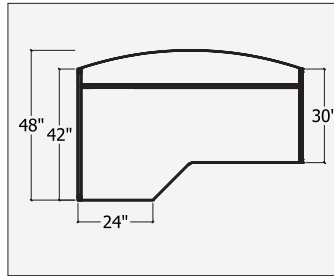

SECTION NOTES / RECEPTION

Straight

Angled

Radius

Wave

1 1/2" THICK SURFACES / TT

1.5" tops are available on all units in multiple finishes. Please consult the brochure or website for available finishes.

Add /TT to the code.
Eg: UN7236TD becomes UN7236TD/TT and use the 1.5" column pricing.

ADDING GROMMETS

GL / GC / GR add $40 list.

Custom locations are $80 list.

On 24" deep units grommets are 3" from the back panel.

On 30&36" deep units grommets are 8" from the back panel.

KICK PLATES

All floor supported pedestals come with a 4" kick plate.

This includes all /BBFF and /FFF pedestals and storage units (LF,SC,MP)

SOLID DRAWER BOTTOMS

Solid drawer bottoms are available on all pedestals.

Please add 10% to the list price and /SDB to the end of the code.

STRAIGHT TRANSACTION TOP

To receive a straight transaction top instead of the included bow, add /SQT to the end of the code. No Upcharge.

Eg: UNGRD6030R/SQT

30" DEEP CONNECTIONS

All units are available at 30" connection with no up charge. Please add /30C to the end of the code

Eg: UNGRD6042AC/RBBFF
UNGRD6042AC/RBBFF/30C