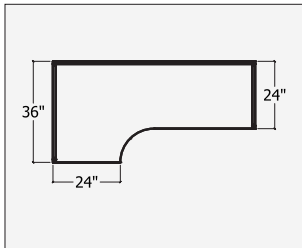

RADIUS

All 24" deep have 1" recess