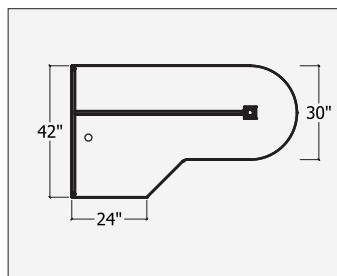

SECTION NOTES / PENINSULA

Angled