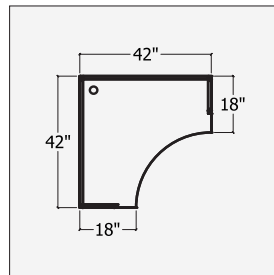

SECTION NOTES / POLY SIDED CORNERS & CONNECTING TOPS

ANGLED

RADIUS

WAVE

90°

120°

135°