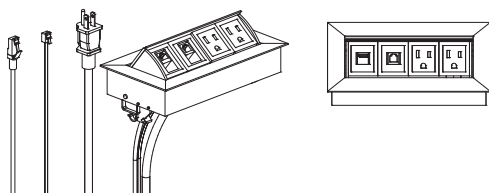

PS4/PH

(Phone & HDMI)

Cutout	CODE	1"
4" x 8 1/4"	PS4/PH	$750

Notes

2 grounded outlets
1 Phone (RJ11)
1 HDMI (10 ft cord)
120" power cord
UL Listed

Silver anodized Aluminum