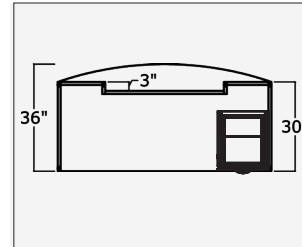

Bow Front with Pedestal