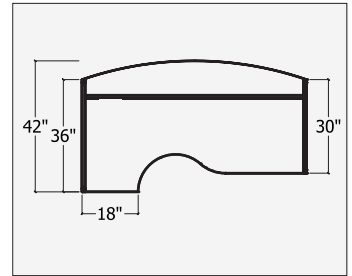

SECTION NOTES / RECEPTION

Straight

Angled

Radius

Wave

1 1/2" THICK SURFACES / TT

1.5" tops are available on all units in multiple finishes. Please consult the brochure or website for available finishes.

Add /TT to the code.
Eg: UN7236TD becomes UN7236TD/TT and use the 1.5" column pricing.

ADDING GROMMETS

GL / GC / GR add $40 list.

Custom locations are $80 list.

On 24" deep units grommets are 3" from the back panel.

On 30&36" deep units grommets are 8" from the back panel.

KICK PLATES

All floor supported pedestals come with a 4" kick plate.

This includes all /BBFF and /FFF pedestals and storage units (LF,SC,MP)

SOLID DRAWER BOTTOMS

Solid drawer bottoms are available on all pedestals.

Please add 10% to the list price and /SDB to the end of the code.

STRAIGHT TRANSACTION TOP

To receive a straight transaction top instead of the included bow, add /SQT to the end of the code. No Upcharge.

Eg: UNGRD6030R/SQT

30" DEEP CONNECTIONS

All units are available at 30" connection with no up charge. Please add /30C to the end of the code

Eg: UNGRD6042AC/RBBFF
UNGRD6042AC/RBBFF/30C