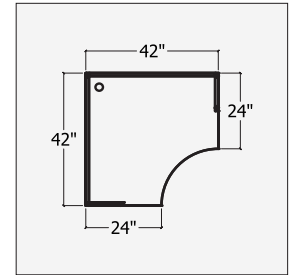

SECTION NOTES / POLY SIDED CORNERS & CONNECTING TOPS

ANGLED

RADIUS

WAVE

90°

120°

135°