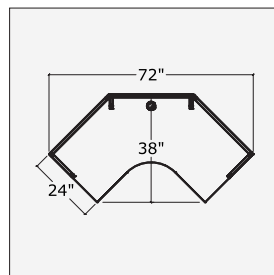

SECTION NOTES / POLY SIDED CORNERS & CONNECTING TOPS

ANGLED

RADIUS

WAVE

90°

120°

135°