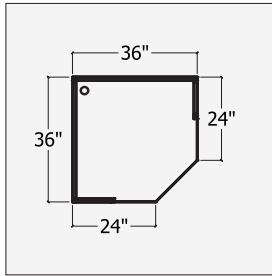

SECTION NOTES / POLY SIDED CORNERS & CONNECTING TOPS

ANGLED