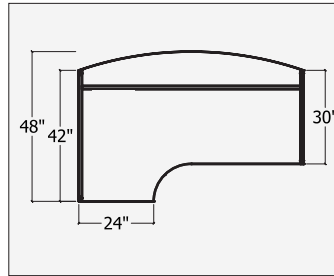

SECTION NOTES / RECEPTION

Straight

Angled

Radius

Wave

1 1/2" THICK SURFACES / TT

1.5" tops are available on all units in multiple finishes. Please consult the brochure or website for available finishes.

Add /TT to the code.
Eg: UN7236TD becomes UN7236TD/TT and use the 1.5" column pricing.

ADDING GROMMETS

GL / GC / GR add $40 list.

Custom locations are $80 list.

On 24" deep units grommets are 3" from the back panel.

On 30&36" deep units grommets are 8" from the back panel.

KICK PLATES

All floor supported pedestals come with a 4" kick plate.

This includes all /BBFF and /FFF pedestals and storage units (LF,SC,MP)

SOLID DRAWER BOTTOMS

Solid drawer bottoms are available on all pedestals.

Please add 10% to the list price and /SDB to the end of the code.

STRAIGHT TRANSACTION TOP

To receive a straight transaction top instead of the included bow, add /SQT to the end of the code. No Upcharge.

Eg: UNGRD6030R/SQT

30" DEEP CONNECTIONS

All units are available at 30" connection with no up charge. Please add /30C to the end of the code

Eg: UNGRD6042AC/RBBFF
UNGRD6042AC/RBBFF/30C