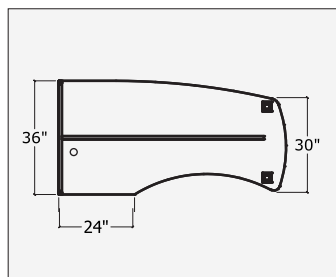

Hockey Stick