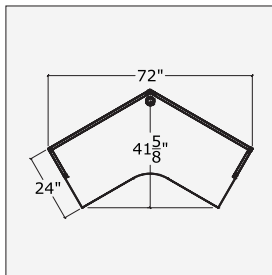

SECTION NOTES / POLY SIDED CORNERS & CONNECTING TOPS

ANGLED

RADIUS

WAVE

90°

120°

135°