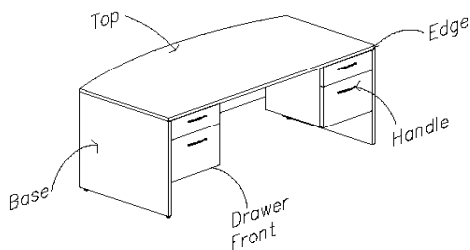

Orders which require a drawing cannot be processed until a approved factory drawing has been produced and signed off on. Changes to orders or drawings are only permitted within 5 days of ordering. Changes will result in charges and a new completion date.

HANDLES

We offer several handle and knob styles in various finishes. There is no up charge for any of our handles. Please specify your style and finish on your purchase order. Please refer to our website or literature for the most up to date selection. If no handle is specified we will automatically use the straight pull silver handle.

CODES / DESCRIPTIONS / CUSTOM PRODUCT

Please ensure accuracy of codes when submitting an order as the product code is the first thing IOF looks at when referring to a product. Whether in order entry, customer service or by assemblers in the factory, the code is the key.

If you are ordering a custom/special product, you are required to have a signed CAD drawing and quote sent in with the order.

FINISHES

When ordering product, you must specify a finish for the following:

Top:
Base:
Drawer Front:
Edge: (only if you are using a contrasting edge)
Handle Type:
Handle Finish:
Grommet Color:

If the top, base and drawer front are the same, please specify one finish only.
If no handle finish is specified, we will automatically use the straight silver handle.
Please refer to our website or literature for the most up to date selection.