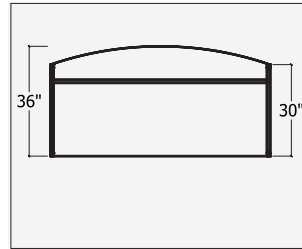

SECTION NOTES / SINGLE PEDESTAL DESK

STRAIGHT

All 24" deep have 1" recess

All 30" deep have 5" recess

Bow Front

Open with Pedestal

STEP IN FRONT

Open

Bow Front

Bow Front with Pedestal

ANGLED

All 24" deep have 1" recess

All 30" deep have 5" recess

Bow Front

Step in Bow Front

RADIUS

All 24" deep have 1" recess

All 30" deep have 5" recess

Bow Front

Step in Bow Front

WAVE

All 24" deep have 1" recess

All 30" deep have 5" recess

Bow Front

Step in Bow Front