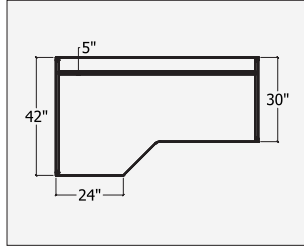

All 30" deep have 5" recess