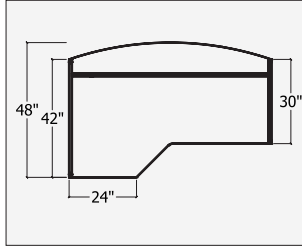

SECTION NOTES / SINGLE PEDESTAL DESK

STRAIGHT

All 24" deep have 1" recess

All 30" deep have 5" recess

Bow Front

Open with Pedestal

STEP IN FRONT

Open

Bow Front

Bow Front with Pedestal

ANGLED

All 24" deep have 1" recess

All 30" deep have 5" recess

Bow Front

Step in Bow Front

RADIUS

All 24" deep have 1" recess

All 30" deep have 5" recess

Bow Front

Step in Bow Front

WAVE

All 24" deep have 1" recess

All 30" deep have 5" recess

Bow Front

Step in Bow Front