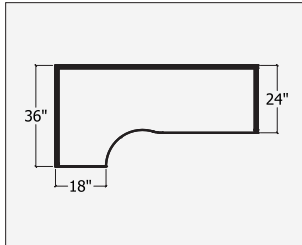

WAVE

All 24" deep have 1" recess