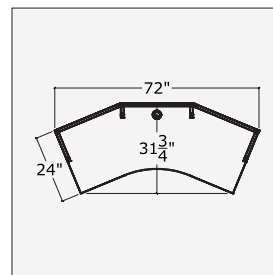

SECTION NOTES / POLY SIDED CORNERS & CONNECTING TOPS

ANGLED

RADIUS

WAVE

90°

120°

135°