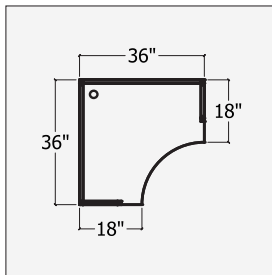

SECTION NOTES / POLY SIDED CORNERS & CONNECTING TOPS

ANGLED

RADIUS

WAVE

90°

120°

135°