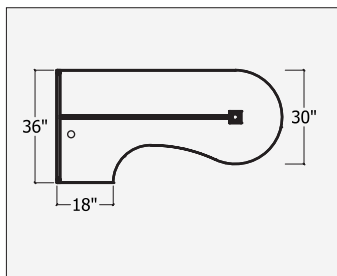

SECTION NOTES / PENINSULA

Wave D Top