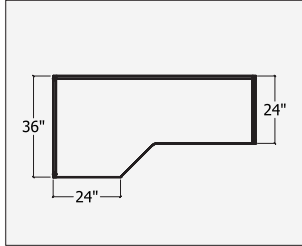

ANGLED

All 24" deep have 1" recess