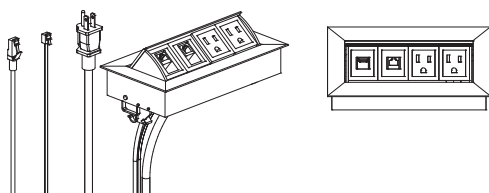

PS4/DH

(Data & HDMI)

Cutout	CODE	1"
4" x 8 1/4"	PS4/DH	$750

Notes

2 grounded outlets
1 Data (RJ45)
1 HDMI (10 ft cord)
120" power cord
UL Listed

Silver anodized Aluminum
Outside dimensions 8 1/4" x 4 4/5"