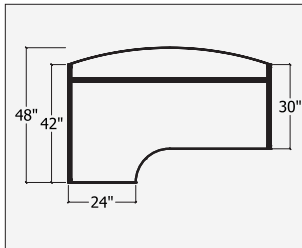

SECTION NOTES / SINGLE PEDESTAL DESK

STRAIGHT

All 24" deep have 1" recess

All 30" deep have 5" recess

Bow Front

Open with Pedestal

STEP IN FRONT

Open

Bow Front

Bow Front with Pedestal

ANGLED

All 24" deep have 1" recess

All 30" deep have 5" recess

Bow Front

Step in Bow Front

RADIUS

All 24" deep have 1" recess

All 30" deep have 5" recess

Bow Front

Step in Bow Front

WAVE

All 24" deep have 1" recess

All 30" deep have 5" recess

Bow Front

Step in Bow Front