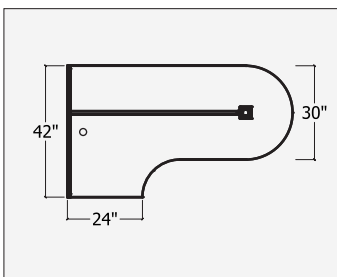

Radius D Top