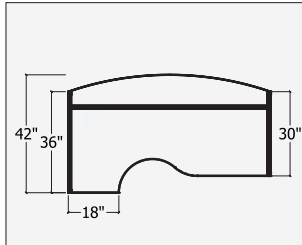

SECTION NOTES / SINGLE PEDESTAL DESK

STRAIGHT

All 24" deep have 1" recess

All 30" deep have 5" recess

Bow Front

Open with Pedestal

STEP IN FRONT

Open

Bow Front

Bow Front with Pedestal

ANGLED

All 24" deep have 1" recess

All 30" deep have 5" recess

Bow Front

Step in Bow Front

RADIUS

All 24" deep have 1" recess

All 30" deep have 5" recess

Bow Front

Step in Bow Front

WAVE

All 24" deep have 1" recess

All 30" deep have 5" recess

Bow Front

Step in Bow Front