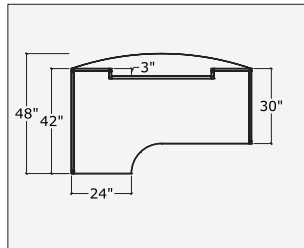

Step in Bow Front