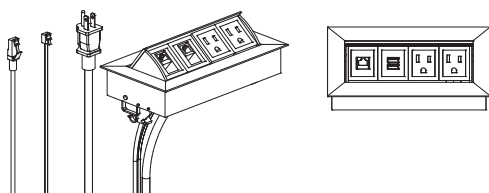

PS4/PU

(Phone & USB)

Cutout	CODE	1"
4" x 8 1/4"	PS4/PU	$750

Notes

2 grounded outlets
1 Phone (RJ11)
1 Dual USB (charging)
120" power cord
UL Listed

Silver anodized Aluminum
Outside dimensions 8 1/4" x 4 4/5"