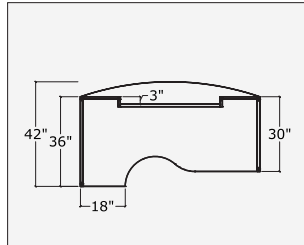

Step in Bow Front