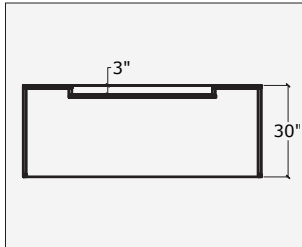

STEP IN FRONT

Open