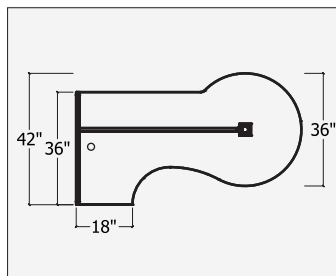

SECTION NOTES / PENINSULA

Wave P Top