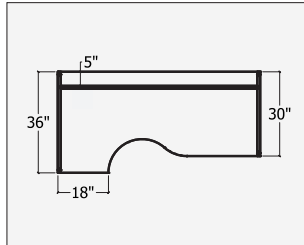

All 30" deep have 5" recess