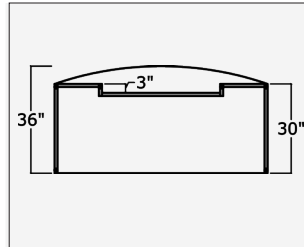

SECTION NOTES / SINGLE PEDESTAL DESK

STRAIGHT

All 24" deep have 1" recess

All 30" deep have 5" recess

Bow Front

Open with Pedestal

STEP IN FRONT

Open

Bow Front

Bow Front with Pedestal

ANGLED

All 24" deep have 1" recess

All 30" deep have 5" recess

Bow Front

Step in Bow Front

RADIUS

All 24" deep have 1" recess

All 30" deep have 5" recess

Bow Front

Step in Bow Front

WAVE

All 24" deep have 1" recess

All 30" deep have 5" recess

Bow Front

Step in Bow Front