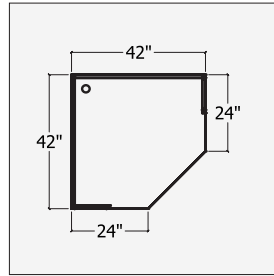

SECTION NOTES / POLY SIDED CORNERS & CONNECTING TOPS

ANGLED