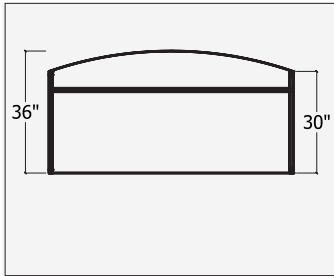

SECTION NOTES / RECEPTION

Straight