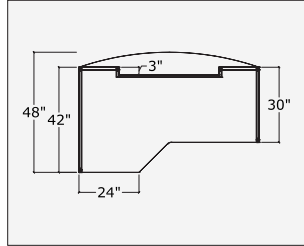

Step in Bow Front