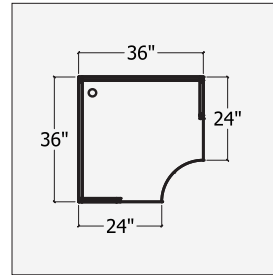

SECTION NOTES / POLY SIDED CORNERS & CONNECTING TOPS

ANGLED

RADIUS

WAVE

90°

120°

135°