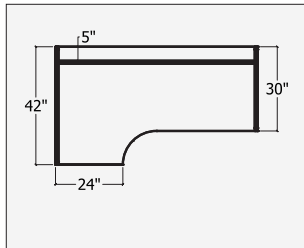

All 30" deep have 5" recess