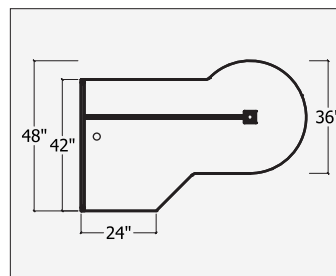

Angled P Top