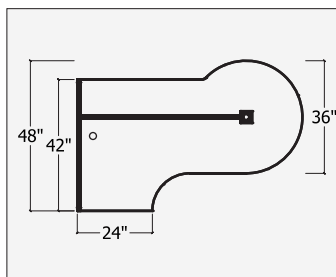

Radius P Top