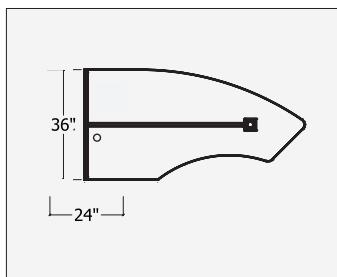

Goalie Stick