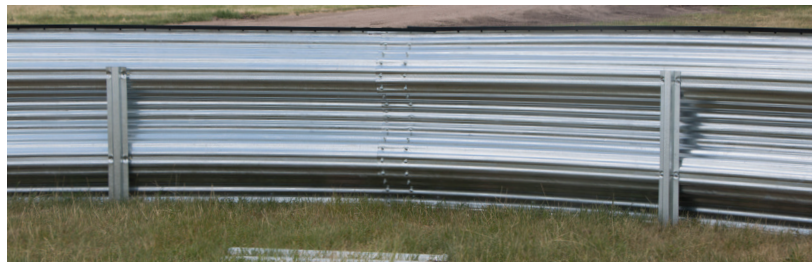

MERIDIAN GRAIN RINGS

galvanized@meridianmfg.com | meridianmfg.com/grain-rings

Our low cost per bushel Grain Rings are ideal for temporary or intermediate grain storage solutions.

Built to the same quality standards you've come to expect from Meridian, our grain rings are self-supporting and designed to withstand large a volume of crop. Established during bumper-crop years, intermediate grain storage practice solves the dilemma of producing more crops than storage allows. The ability to safely store grain outdoors for temporary purposes is the answer to your modern operating needs. Don't let full silos stop you from enjoying a record yield, get help from the grain ring.