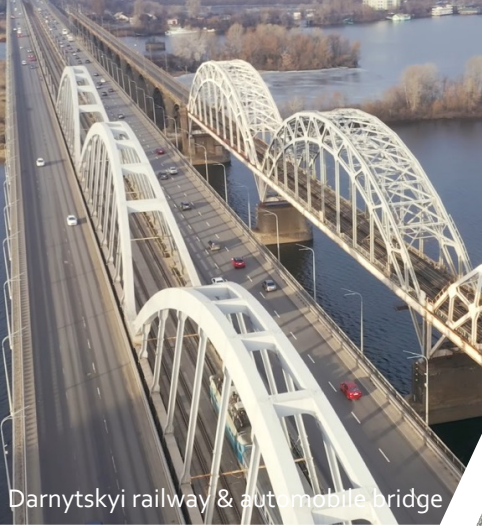

Darnytskyi railway & automobile bridge

Overpass km 301+900

Bridge Plate

BridgeInABox

INFRASTRUCTURE OBJECTS

Using Canadian Armtec infrastructure technology, we design, supply and build a wide range:

- bridges and overpasses
- railway and road crossings
- culverts etc.