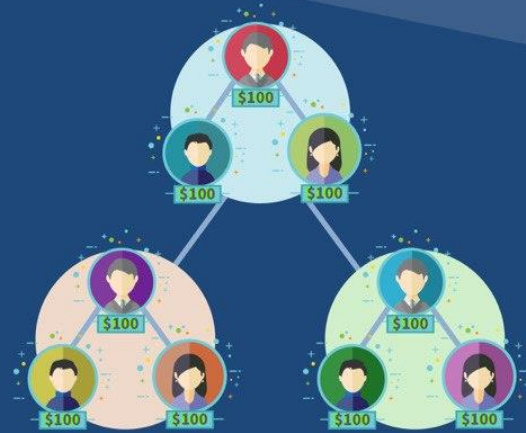

# **SUPER STAR**

In 12 weeks!

Introducing  
**FAMILY PAK**

Fast start to  
**SUPER STAR** in **12 weeks!**

**SIMPLICITY & DUPLICATION**  
are the keys to your Success!

Week	Member	Pay Team	PV (60%)	Accumulated PV	Rank	Package Upgrade	Binary Bonus	Rank Bonus	Total Bonus
1	3 / 3	300	180	180			18		18
2	6 / 6	600	360	540			36		36
3	12 / 12	1,200	720	1,260			72		72
4	24 / 24	2,400	1,440	2,700	1 STAR	SM (500)	158	250	408
5	48 / 48	4,800	2,880	5,580			317		317
6	96 / 96	9,600	5,760	11,340	2 STAR	BRONZE (1000)	691	1,000	1,691
7	192 / 192	19,200	11,520	22,860			1,382		1,382
8	384 / 384	38,400	23,040	45,900			2,765		2,765
9	768 / 768	76,800	46,080	91,980	JR.3 STAR	SILVER (2500)	5,990	5,000	10,990
10	1536 / 1536	153,600	92,160	184,140	SR. 3 STAR	SILVER (2500)	11,981	5,000	16,981
11	3072 / 3072	307,200	184,320	368,460			23,962		23,962
12	6144 / 6144	614,400	368,640	737,100	4 STAR	GOLD (5000)	51,610	20,000	71,610
<b>TOTAL</b>							<b>98,982</b>	<b>31,250</b>	<b>130,232</b>

# Fast start to **SUPER STAR** In 12 weeks!

Introducing **FAMILY PAK** >>>

**SIMPLICITY & DUPLICATION**  
ARE THE KEYS  
TO YOUR SUCCESS!

Week	Member	Pay Team	PV (60%)	Accumulated PV	Rank	Package Upgrade	Binary Bonus	Rank Bonus	Total Bonus
1	3/3	300	180	180			18		18
2	6/6	600	360	540			36		36
3	12/12	1,200	720	1,260			72		72
4	24/24	2,400	1,440	2,700	1 Star	SM (500)	158	250	408
5	48/48	4,800	2,880	5,580			317		317
6	96/96	9,600	5,760	11,340	2 Star	Bronze (1000)	691	1,000	1,691
7	192 / 192	19,200	11,520	22,860			1,382		1,382
8	384 / 384	38,400	23,040	45,900			2,765		2,765
9	768 / 768	76,800	46,080	91,980	Jr.3Star	Silver (2500)	5,990	5,000	10,990
10	1536 / 1536	153,600	92,160	184,140	Sr. 3 Star	Silver (2500)	11,981	5,000	16,981
11	3072 / 3072	307,200	184,320	368,460			23,962	20,000	23,962
12	6144 / 6144	614,400	368,640	737,100	4 Star	Gold (5000)	51,610		71,610
<b>Total</b>							<b>98,982</b>	<b>31,250</b>	<b>130,232</b>