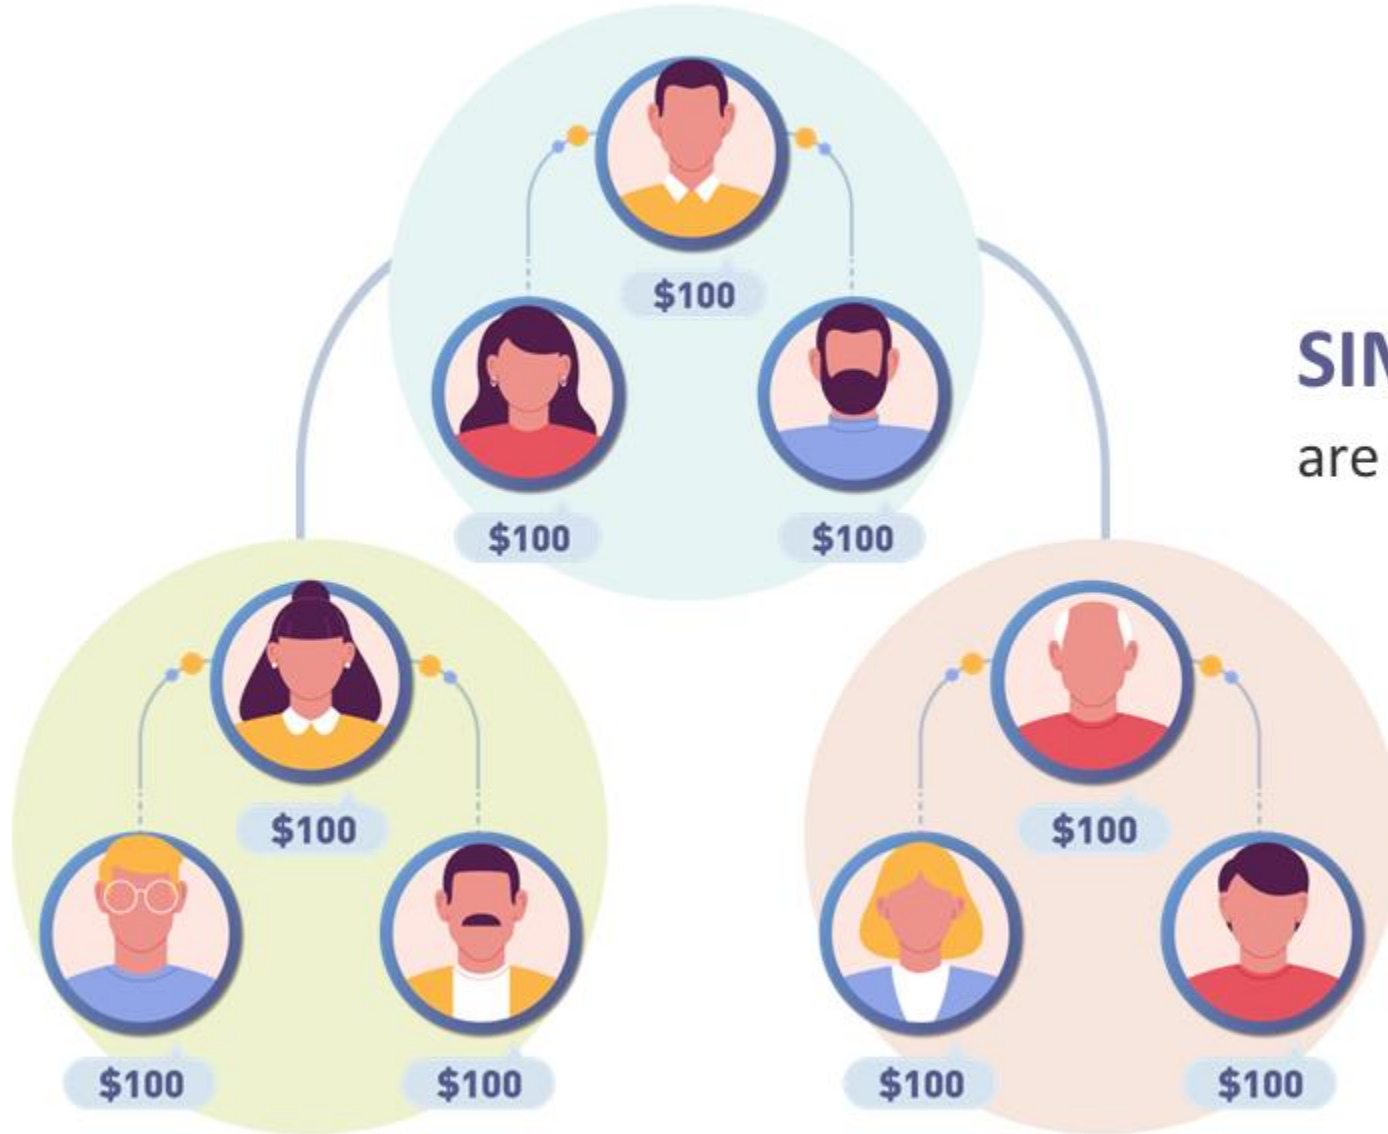

# **SUPER STAR**

In 12 weeks!

Introducing  
**FAMILY PAK**

Fast start to  
**SUPER STAR** in **12 weeks!**

**SIMPLICITY & DUPLICATION**  
are the keys to your Success!

Week	Member	Pay Team	PV (60%)	Accumulated PV	Rank	Package Upgrade	Binary Bonus	Rank Bonus	Total Bonus
1	3 / 3	300	180	180			18		18
2	6 / 6	600	360	540			36		36
3	12 / 12	1,200	720	1,260			72		72
4	24 / 24	2,400	1,440	2,700	1 STAR	SM (500)	158	250	408
5	48 / 48	4,800	2,880	5,580			317		317
6	96 / 96	9,600	5,760	11,340	2 STAR	BRONZE (1000)	691	1,000	1,691
7	192 / 192	19,200	11,520	22,860			1,382		1,382
8	384 / 384	38,400	23,040	45,900			2,765		2,765
9	768 / 768	76,800	46,080	91,980	JR.3 STAR	SILVER (2500)	5,990	5,000	10,990
10	1536 / 1536	153,600	92,160	184,140	SR. 3 STAR	SILVER (2500)	11,981	5,000	16,981
11	3072 / 3072	307,200	184,320	368,460			23,962		23,962
12	6144 / 6144	614,400	368,640	737,100	4 STAR	GOLD (5000)	51,610	20,000	71,610
<b>TOTAL</b>							<b>98,982</b>	<b>31,250</b>	<b>130,232</b>

# Fast start to **SUPER STAR** In 12 weeks!

Introducing **FAMILY PAK** >>>

**SIMPLICITY & DUPLICATION**  
ARE THE KEYS  
TO YOUR SUCCESS!

Week	Member	Pay Team	PV (60%)	Accumulated PV	Rank	Package Upgrade	Binary Bonus	Rank Bonus	Total Bonus
1	3/3	300	180	180			18		18
2	6/6	600	360	540			36		36
3	12/12	1,200	720	1,260			72		72
4	24/24	2,400	1,440	2,700	1 Star	SM (500)	158	250	408
5	48/48	4,800	2,880	5,580			317		317
6	96/96	9,600	5,760	11,340	2 Star	Bronze (1000)	691	1,000	1,691
7	192 / 192	19,200	11,520	22,860			1,382		1,382
8	384 / 384	38,400	23,040	45,900			2,765		2,765
9	768 / 768	76,800	46,080	91,980	Jr.3Star	Silver (2500)	5,990	5,000	10,990
10	1536 / 1536	153,600	92,160	184,140	Sr. 3 Star	Silver (2500)	11,981	5,000	16,981
11	3072 / 3072	307,200	184,320	368,460			23,962	20,000	23,962
12	6144 / 6144	614,400	368,640	737,100	4 Star	Gold (5000)	51,610		71,610
<b>Total</b>							<b>98,982</b>	<b>31,250</b>	<b>130,232</b>