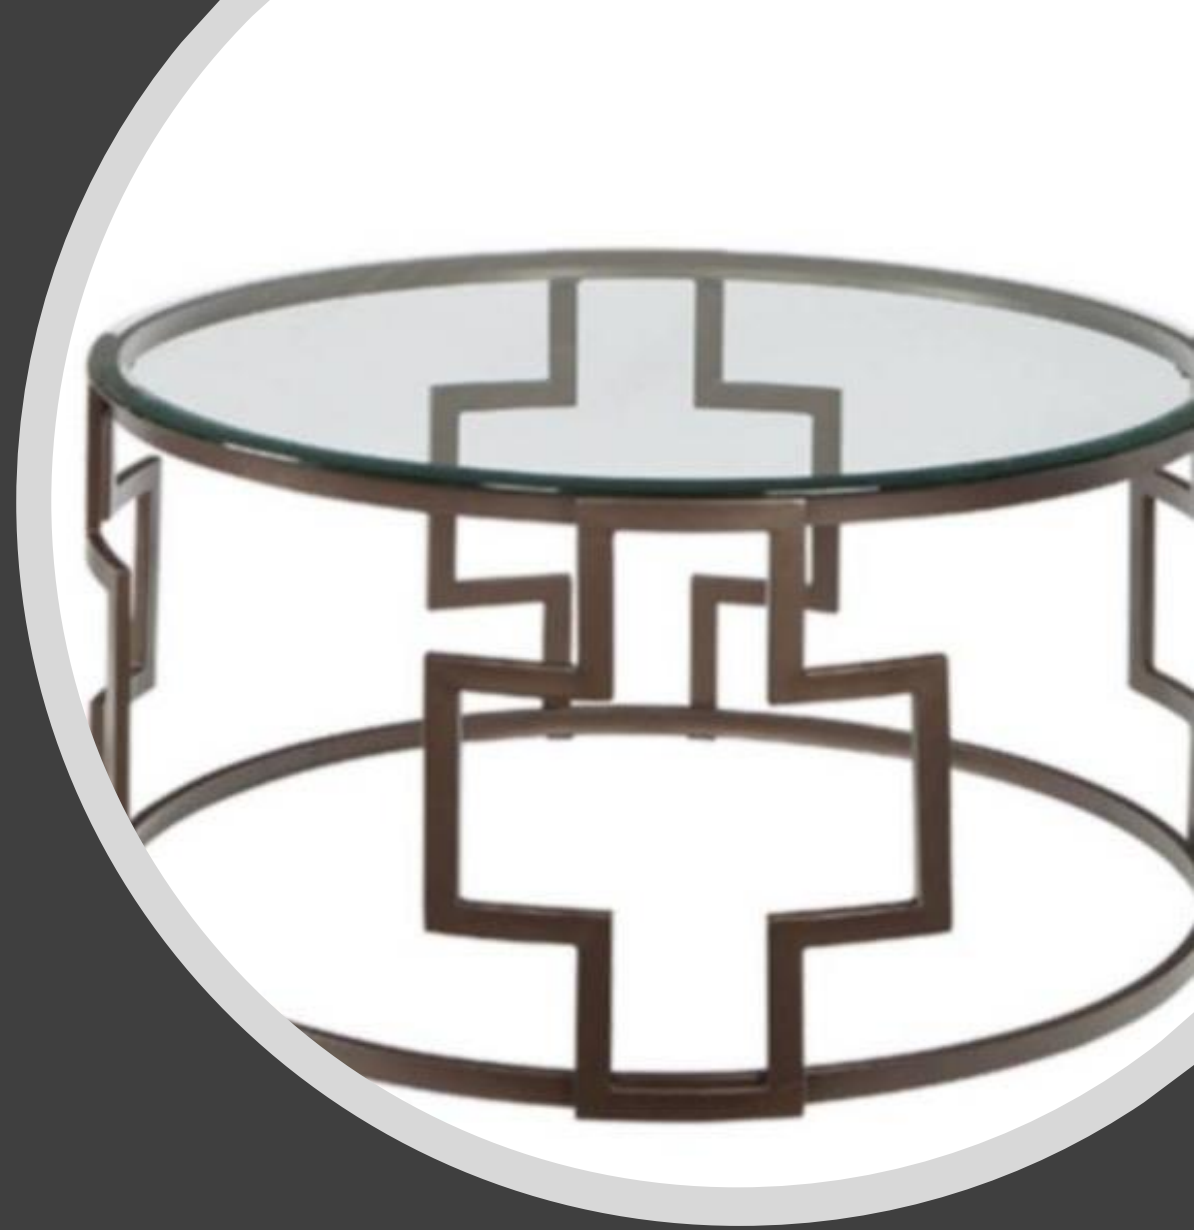

Reclining Sofa

- Arm width: 11" / Arm Height: 26" - Center drop down table with 2 lights and USB 4 cup holders (2 center / 2 each armrest)
- Power recline function with USB port
- Sleek polished grey with contrasting black tone trim
- Lights built into the pop up on the center console
- Flip open armrest storage areas

Metal trim with satin nickel-tone finish

5 smooth-gliding drawers with dovetail construction

Top drawer with felt-lined jewelry tray

Clear acrylic and metal hardware with nickel-tone finish

Assembly required

Made with hardwood solids, engineered veneers, Ash veneers and engineered wood substrate. The cases are finished with a deep Espresso brown wood color. The drawer fronts and headboard trim contrast beautifully with a warm metallic silver finish. The Ash veneer face is laid up in a herringbone pattern and captured with a metal trim with satin nickel color finish. Clear acrylic drawer pulls are captured with metal keepers in a satin nickel color finish. Fully finished drawer boxes with dovetail construction and ball bearing side glides.