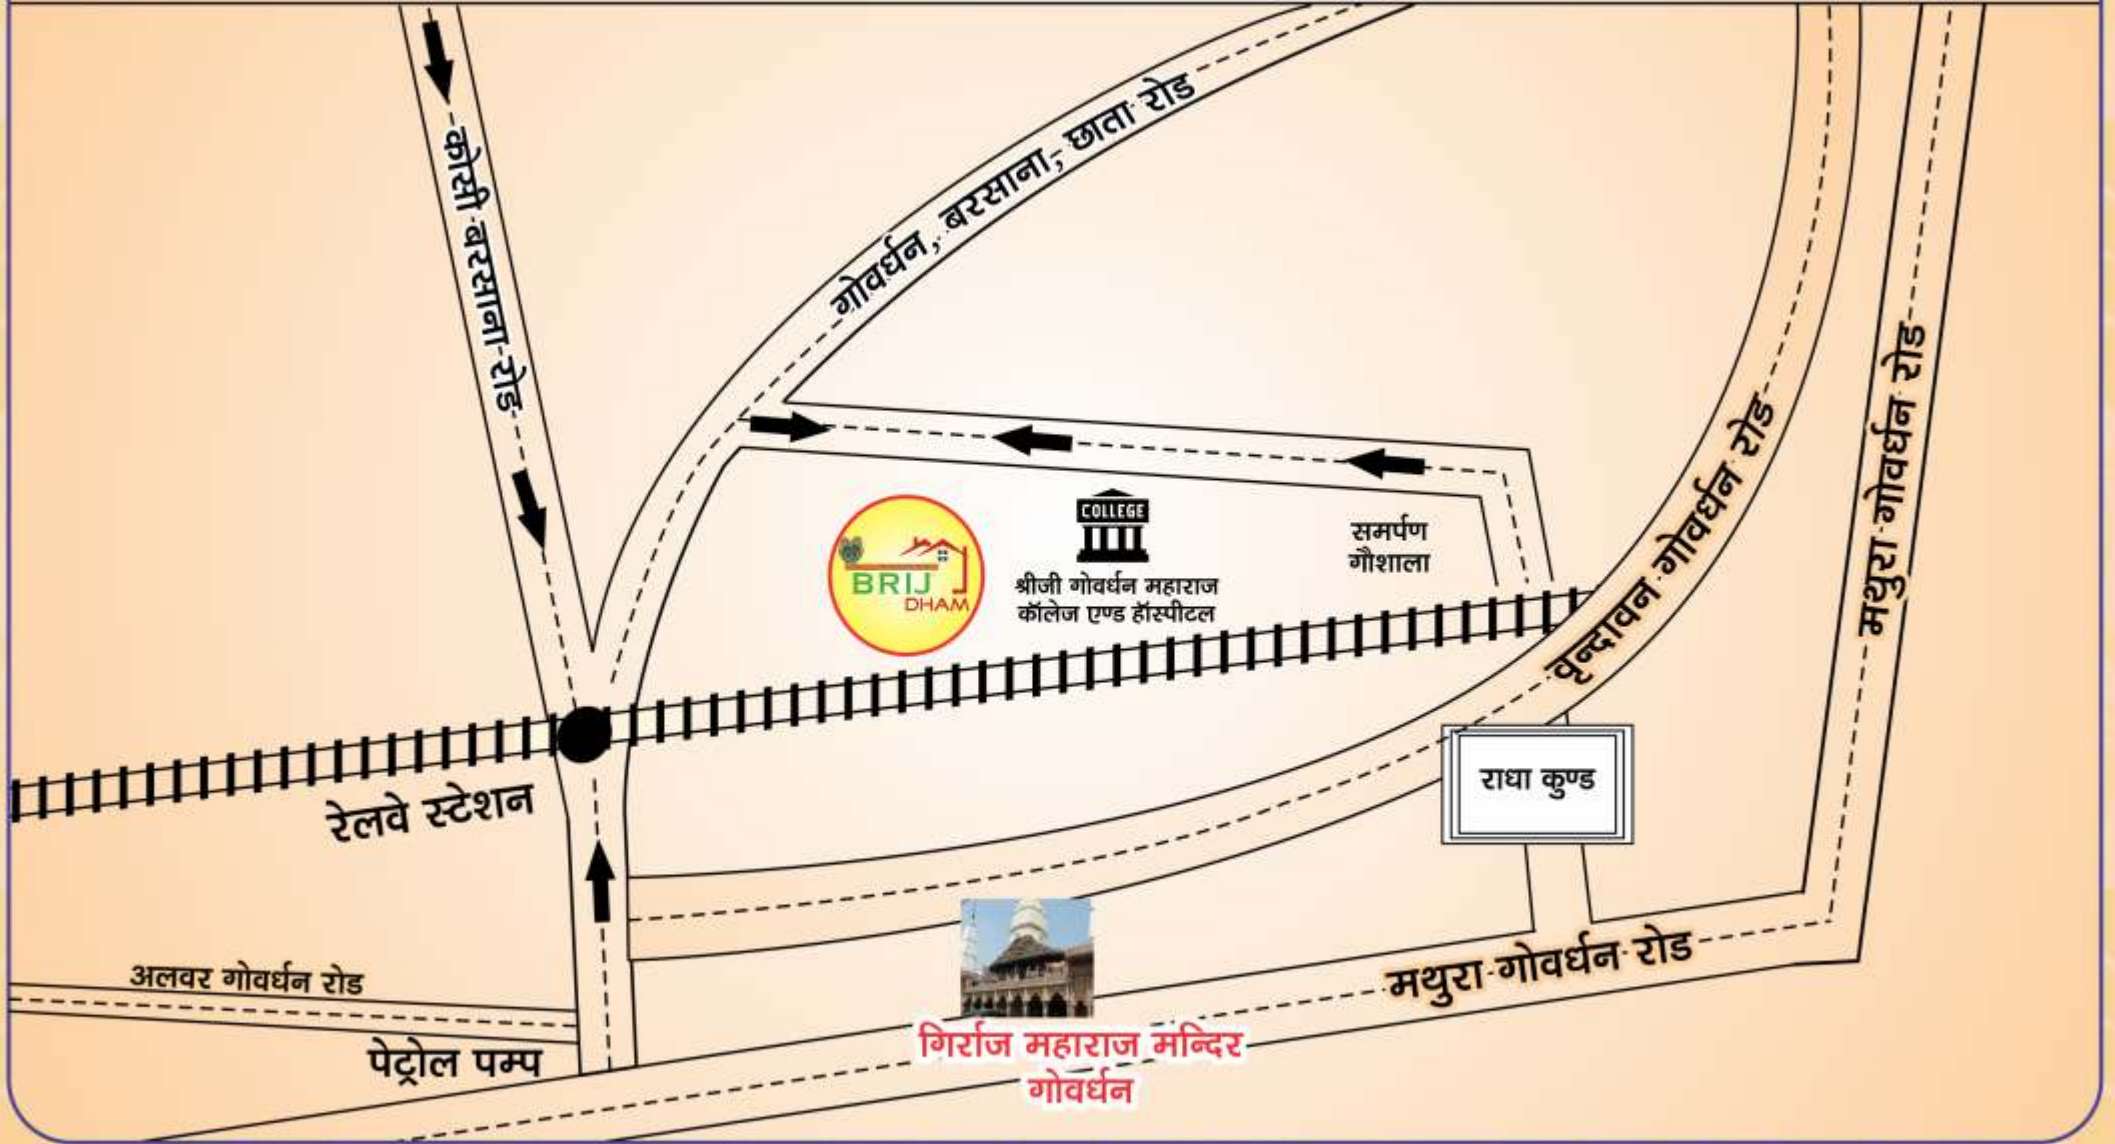

Why You Should Invest ? in Brij Dham Colony

- Project is adjoining with 100 bed Multi Speciality Hospital.
- Direct Connectivity with Delhi NCR & Rajsthan.
- Project is only 1.2 km. away from Goverdhan Railway Station, 3.5 Km. away from Goverdhan Maharaj Mandir & Parikrama Marg.
- Goverdhan is the center point of the scheme approved by Government of India & UP Government "Brij Chaurasi Kos Development Plan" under Brij Teerth Kshetra Development Programme.
- Apart of these at Brijdham you can enjoy 100% Pollution Free Life, Early Morning Mesmerizing sound and beauty of Peacocks and other Birds.
- We assures you that you will get mental & financial peace by owning a property at Brijdham Awasiya Colony, Goverdhan, Mathura

**40 ft. Wide Internal Roads
Electrification with Street Light**

PROJECT LAYOUT

We believe that great homes can be created in a small budget, and still be so charming! And, that is exactly what we did. We have created hundreds of beautiful, affordable residential Plots plans available in various sizes at Shri Brij Dham Awasiya Colony. that would fit right into your budget.

दिल्ली-आगरा हाईवे

पता : ब्रजधाम आवासीय कॉलोनी, नीम गांव, गोवर्धन, मथुरा (उ.प्र.)

Thanks

Near Shri ji Girraj Maharaj 100 Beds Multi Speciality Hospital & Railway Station, Neem Gaon, Goverdhan, Mathura

For More Information