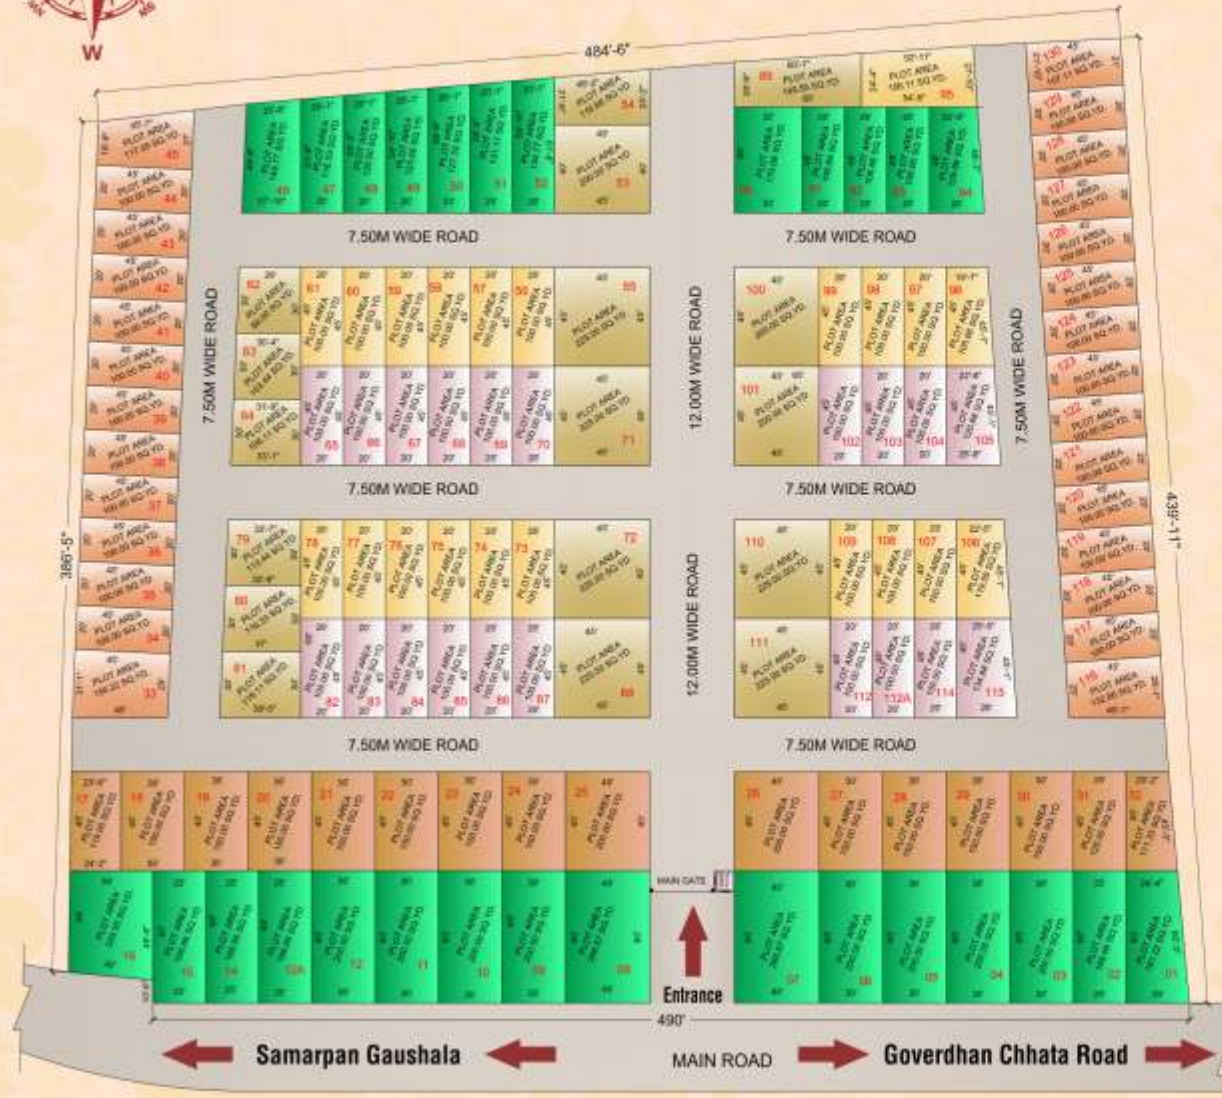

PROJECT LAYOUT

We believe that great homes can be created in a small budget, and still be so charming! And, that is exactly what we did. We have created hundreds of beautiful, affordable residential Plots plans available in various sizes at Shri Brij Dham Awasiya Colony. that would fit right into your budget.