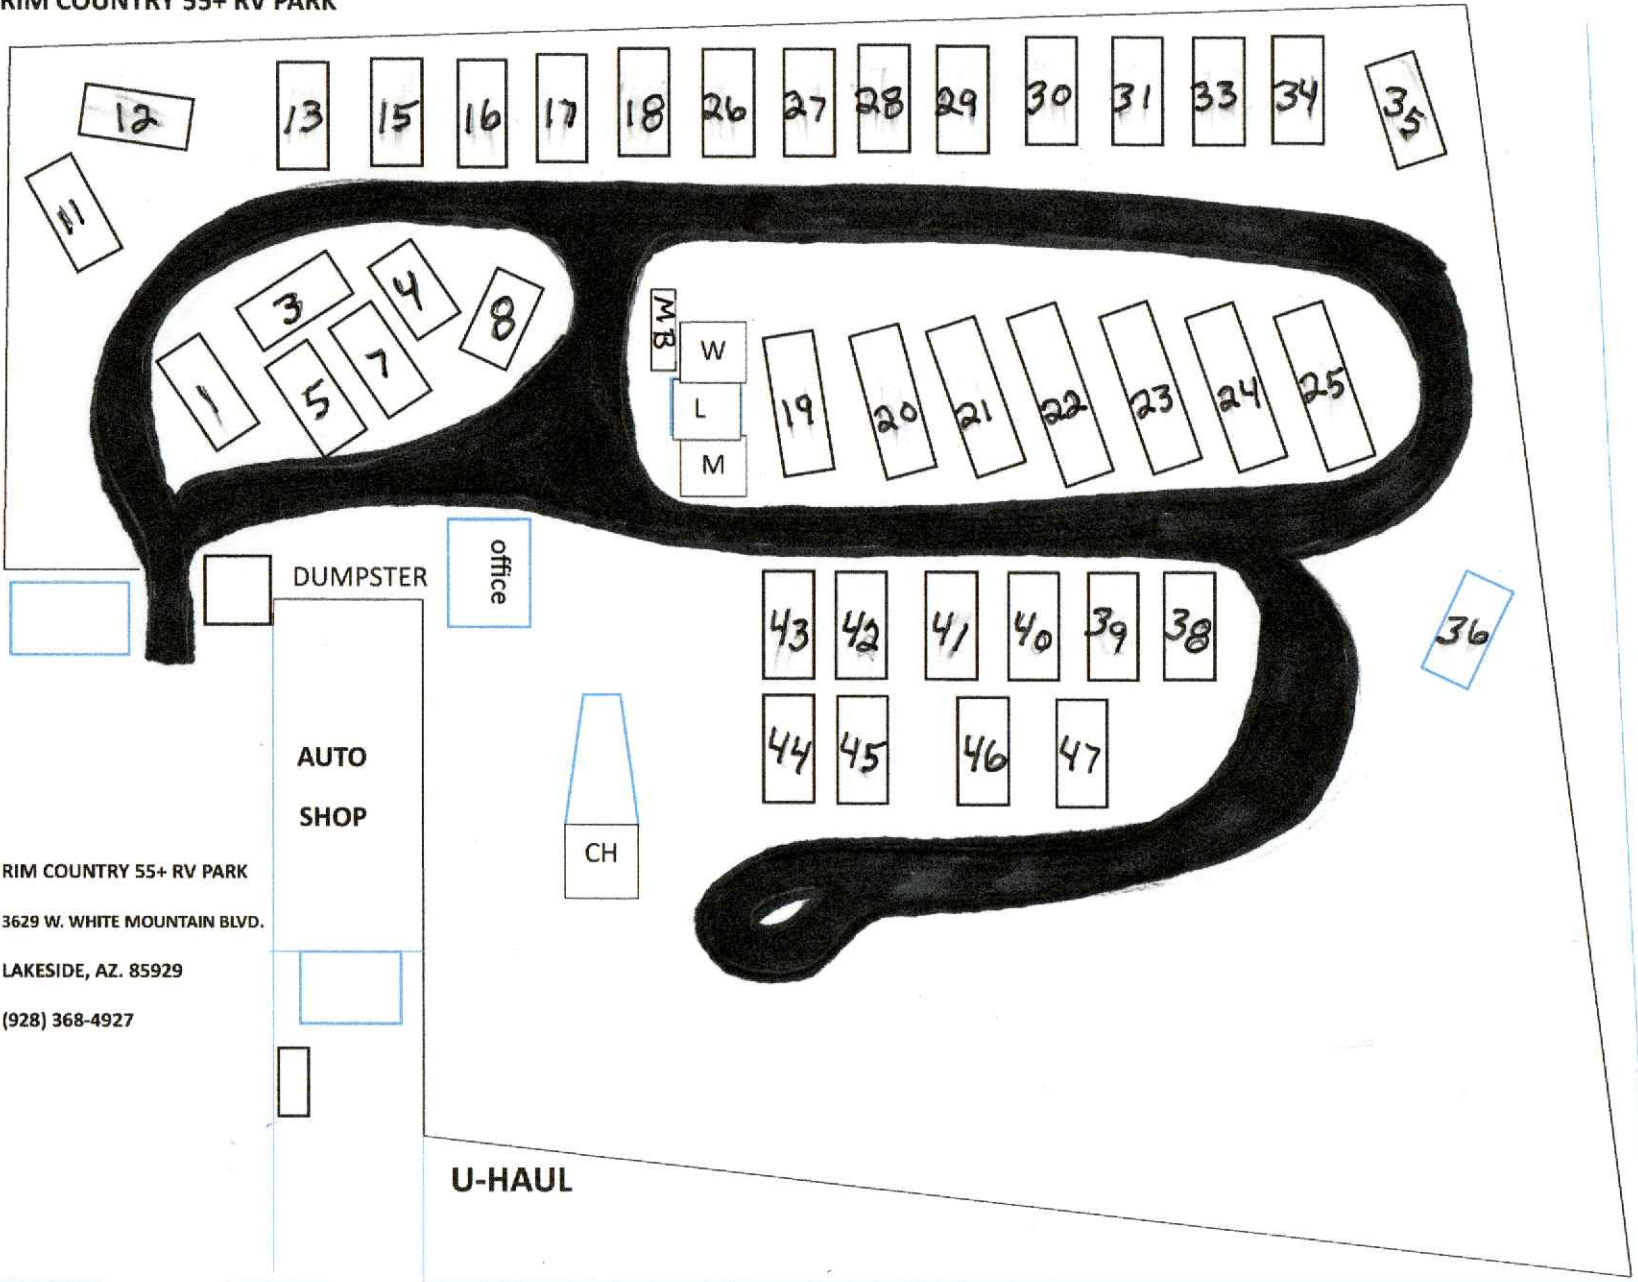

RIM COUNTRY 55+ RV PARK

RIM COUNTRY 55+ RV PARK
3629 W. WHITE MOUNTAIN BLVD.
LAKESIDE, AZ. 85929
(928) 368-4927

RAINBOW LAKE DC.

HWY 260 W. MOUNTAIN BLVD.