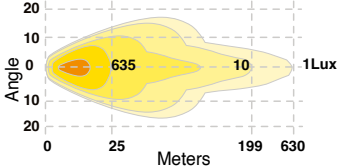

**Driving Beam (3200K)**

**27 LED DUAL COLOUR/DRIVING BEAM**

**Driving Beam (6000K)**

**Driving Beam (3200K)**

**36 LED DRIVING LAMP/SPOT BEAM**

**Driving Beam**

**Combo Beam**