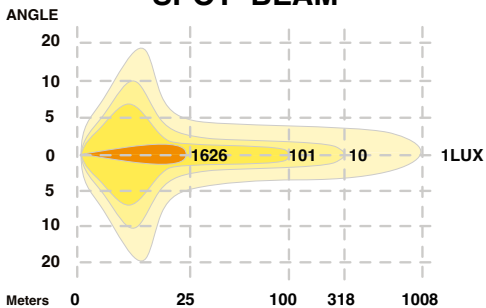

### **Unmatched performance, unparalleled visibility**

The combination of Laser LED and LED Illumination technology provides superior lighting output, increasing the normal laser 2° spot beam pattern to an impressive 8°, ensuring optimal visibility on the road.

### **Illuminate your path with power and clarity**

The combination of 22 x 6 Watt high-intensity LP LED's and 1x 20W OSRAM Laser LED produce an impressive 14,500 Raw Lumens and 12,300 Effective Lumens. Achieve a remarkable 1 Lux Rating at 1,008m, lighting the way forward like never before.

## SPOT BEAM

<b>Size</b>	9"	<b>12V Current Draw</b>	11.4A
<b>Width</b>	225mm	<b>24V Current Draw</b>	5.7A
<b>Wattage</b>	152 Watt	<b>Colour</b>	6,000K
<b>Light Source - High Intensity LP LED's</b>	22 x 6 Watt	<b>Operating Temperature</b>	-40°C ~ +60°C
<b>Light Source - OSRAM Laser LED's</b>	1 x 20 Watt	<b>ECE Rating</b>	ECE R10 and CE
<b>Light Output – Raw</b>	14,500 Lumens	<b>IP Rating</b>	IP68 and IP69K
<b>Light Output – Effective</b>	12,300 Lumens	<b>Lifespan</b>	50,000 Hours
<b>1 Lux Rating</b>	1,008m	<b>Warranty</b>	5 Year
<b>Peak Beam Intensity</b>	1,016,000cd	<b>Weight</b>	2.6kg
<b>Voltage</b>	9 - 36 Volt		