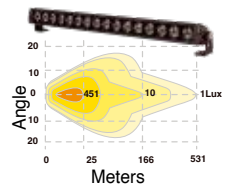

# TIR LED LIGHTBARS

Proprietary Polycarbonate TIR Optical System Reflector Technology with Lexan Polycarbonate Lens

**7.5" SPOT BEAM**

**7.5" FLOOD BEAM**

**14" FLOOD BEAM**

**14" COMBO BEAM**

**20" SPOT BEAM**

**20" FLOOD BEAM**

**20" COMBO BEAM**

**26" SPOT BEAM**

**26" FLOOD BEAM**

**26" COMBO BEAM**

**39" COMBO BEAM**

**51" COMBO BEAM**

**26" COMBO CURVED BEAM**