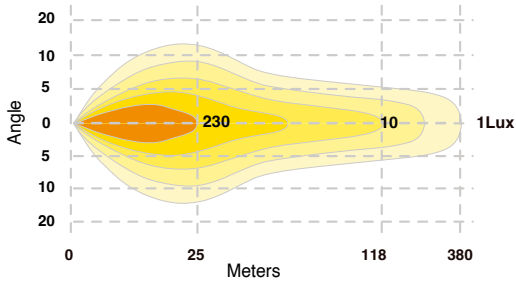

7" DRIVING BEAM