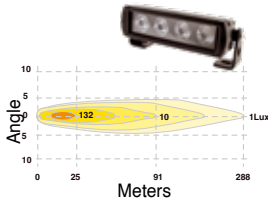

## ACCESSORIES

**Protective Lens Covers**

**Bull Bar Mounting Brackets**

Angle

# TIR LED LIGHTBARS

Proprietary Polycarbonate TIR Optical System Reflector Technology with Lexan Polycarbonate Lens

**7.5" SPOT BEAM**

**7.5" FLOOD BEAM**

**14" FLOOD BEAM**

**14" COMBO BEAM**

**20" SPOT BEAM**