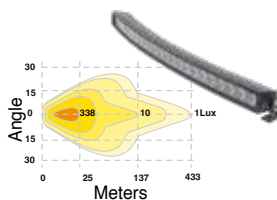

39" CURVED COMBO BEAM