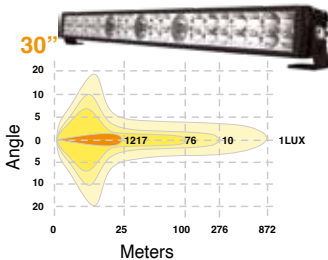

DUAL ROW LASER LED DRIVING LIGHTBARS

Available Sizes: 10" | 15" | 20" | 30" | 40" | 50"

Trailblazing Laser LED Technology

Combines laser and high-intensity LED lights to pierce through darkness and adverse weather with unmatched precision.

Dynamic 20° Combo Beam Pattern

Cast a net of luminosity that stretches wide and far, unleashing a tide of visibility that ensures not just sight, but insight into the road or trail ahead.

Rugged Durability for Extreme Conditions

Design to defy the elements, these lightbars feature over and under voltage protection and superior resistance against UV light, water, and shock impacts. A lifespan of 50,000 hours promises enduring illumination, backed by a robust 5-year warranty for your peace of mind.