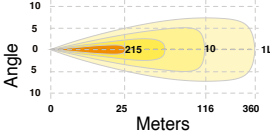

Scan QR  
code for  
Full Range

**9 LED DRIVING LAMP/COMBO BEAM**

**Driving Beam**

**Combo Beam**

**12 LED DRIVING LAMP/SPOT BEAM**

**Driving Beam**

**18 LED DUAL COLOUR/DRIVING BEAM**

**Driving Beam (6000K)**