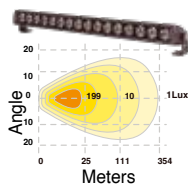

# TIR LED LIGHTBARS

Proprietary Polycarbonate TIR Optical System Reflector Technology with Lexan Polycarbonate Lens

**7.5" SPOT BEAM**

**7.5" FLOOD BEAM**

**14" FLOOD BEAM**

**14" COMBO BEAM**

**20" SPOT BEAM**

**20" FLOOD BEAM**

**20" COMBO BEAM**

**26" SPOT BEAM**

**26" FLOOD BEAM**

**26" COMBO BEAM**

**39" COMBO BEAM**

**51" COMBO BEAM**

**26" COMBO CURVED BEAM**