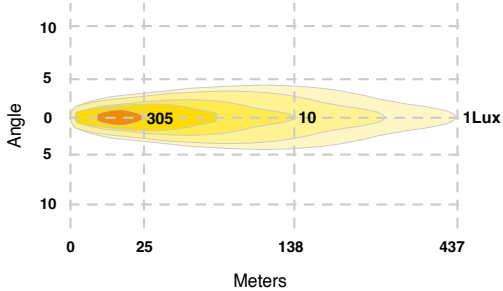

7" SPOT BEAM