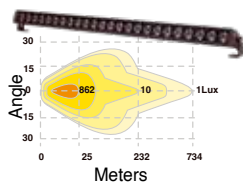

# TIR LED LIGHTBARS

Proprietary Polycarbonate TIR Optical System Reflector Technology with Lexan Polycarbonate Lens

**7.5" SPOT BEAM**

**7.5" FLOOD BEAM**

**14" FLOOD BEAM**

**14" COMBO BEAM**

**20" SPOT BEAM**

**20" FLOOD BEAM**

**20" COMBO BEAM**

**26" SPOT BEAM**

**26" FLOOD BEAM**

**26" COMBO BEAM**

**39" COMBO BEAM**

**51" COMBO BEAM**

**26" COMBO CURVED BEAM**