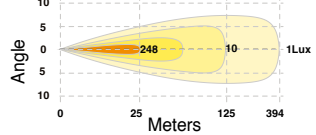

Featuring both Spot and Flood Beam patterns for precise, far-reaching visibility up to 1 Lux @ 648m, and a dual colour option to improve visibility in challenging weather by switching between amber and white light.

Scan QR  
code for  
Full Range

**9 LED DRIVING LAMP/COMBO BEAM**

**Driving Beam**

**Combo Beam**

**12 LED DRIVING LAMP/SPOT BEAM**

**Driving Beam**

**18 LED DUAL COLOUR/DRIVING BEAM**

**Driving Beam (6000K)**