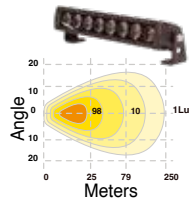

# TIR LED LIGHTBARS

Proprietary Polycarbonate TIR Optical System Reflector Technology with Lexan Polycarbonate Lens

**7.5" SPOT BEAM**

**7.5" FLOOD BEAM**

**14" FLOOD BEAM**

**14" COMBO BEAM**

**20" SPOT BEAM**

**20" FLOOD BEAM**

**20" COMBO BEAM**

**26" SPOT BEAM**

**26" FLOOD BEAM**

**26" COMBO BEAM**

**39" COMBO BEAM**

**51" COMBO BEAM**

**26" COMBO CURVED BEAM**