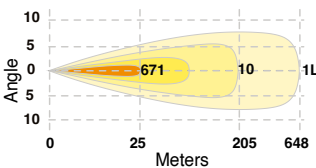

**Driving Beam (3200K)**

**27 LED DUAL COLOUR/DRIVING BEAM**

**Driving Beam (6000K)**

**Driving Beam (3200K)**

**36 LED DRIVING LAMP/SPOT BEAM**

**Driving Beam**

**Combo Beam**