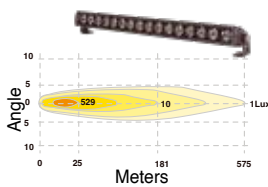

# TIR LED LIGHTBARS

Proprietary Polycarbonate TIR Optical System Reflector Technology with Lexan Polycarbonate Lens

**7.5" SPOT BEAM**

**7.5" FLOOD BEAM**

**14" FLOOD BEAM**

**14" COMBO BEAM**

**20" SPOT BEAM**

**20" FLOOD BEAM**

**20" COMBO BEAM**

**26" SPOT BEAM**

**26" FLOOD BEAM**

**26" COMBO BEAM**

**39" COMBO BEAM**

**51" COMBO BEAM**

**26" COMBO CURVED BEAM**