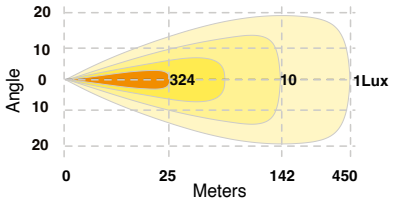

Driving Beam (6000K)