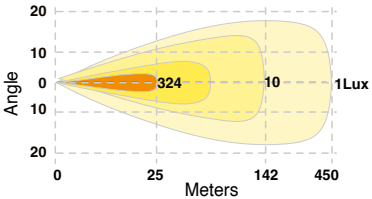

Scan QR  
code for  
Full Range

**9 LED DRIVING LAMP/COMBO BEAM**

**Driving Beam**

**Combo Beam**

**12 LED DRIVING LAMP/SPOT BEAM**

**Driving Beam**

**18 LED DUAL COLOUR/DRIVING BEAM**

**Driving Beam (6000K)**