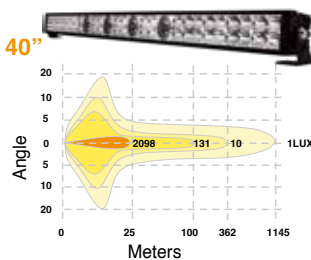

DUAL ROW LASER LED DRIVING LIGHTBARS

Available Sizes: 10" | 15" | 20" | 30" | 40" | 50"

Trailblazing Laser LED Technology

Combines laser and high-intensity LED lights to pierce through darkness and adverse weather with unmatched precision.

Dynamic 20° Combo Beam Pattern

Cast a net of luminosity that stretches wide and far, unleashing a tide of visibility that ensures not just sight, but insight into the road or trail ahead.

Rugged Durability for Extreme Conditions

Design to defy the elements, these lightbars feature over and under voltage protection and superior resistance against UV light, water, and shock impacts. A lifespan of 50,000 hours promises enduring illumination, backed by a robust 5-year warranty for your peace of mind.