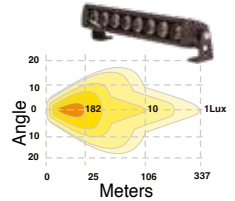

# TIR LED LIGHTBARS

Proprietary Polycarbonate TIR Optical System Reflector Technology with Lexan Polycarbonate Lens

**7.5" SPOT BEAM**

**7.5" FLOOD BEAM**

**14" FLOOD BEAM**

**14" COMBO BEAM**

**20" SPOT BEAM**

**20" FLOOD BEAM**

**20" COMBO BEAM**

**26" SPOT BEAM**

**26" FLOOD BEAM**

**26" COMBO BEAM**

**39" COMBO BEAM**

**51" COMBO BEAM**

**26" COMBO CURVED BEAM**