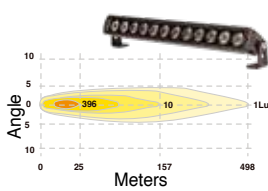

# TIR LED LIGHTBARS

Proprietary Polycarbonate TIR Optical System Reflector Technology with Lexan Polycarbonate Lens

**7.5" SPOT BEAM**

**7.5" FLOOD BEAM**

**14" FLOOD BEAM**

**14" COMBO BEAM**

**20" SPOT BEAM**

**20" FLOOD BEAM**

**20" COMBO BEAM**

**26" SPOT BEAM**

**26" FLOOD BEAM**

**26" COMBO BEAM**

**39" COMBO BEAM**

**51" COMBO BEAM**

**26" COMBO CURVED BEAM**