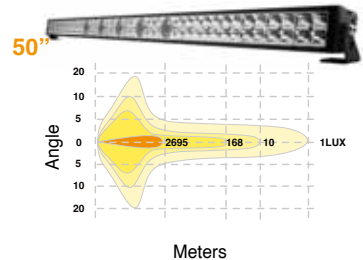

DUAL ROW LASER LED DRIVING LIGHTBARS

Available Sizes: 10" | 15" | 20" | 30" | 40" | 50"

Trailblazing Laser LED Technology

Combines laser and high-intensity LED lights to pierce through darkness and adverse weather with unmatched precision.

Dynamic 20° Combo Beam Pattern

Cast a net of luminosity that stretches wide and far, unleashing a tide of visibility that ensures not just sight, but insight into the road or trail ahead.

Rugged Durability for Extreme Conditions

Design to defy the elements, these lightbars feature over and under voltage protection and superior resistance against UV light, water, and shock impacts. A lifespan of 50,000 hours promises enduring illumination, backed by a robust 5-year warranty for your peace of mind.