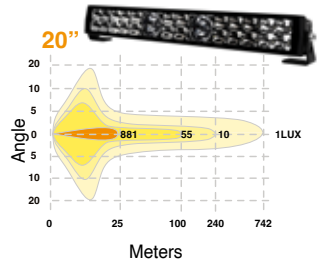

DUAL ROW LASER LED DRIVING LIGHTBARS

Available Sizes: 10" | 15" | 20" | 30" | 40" | 50"

Trailblazing Laser LED Technology

Combines laser and high-intensity LED lights to pierce through darkness and adverse weather with unmatched precision.

Dynamic 20° Combo Beam Pattern

Cast a net of luminosity that stretches wide and far, unleashing a tide of visibility that ensures not just sight, but insight into the road or trail ahead.

Rugged Durability for Extreme Conditions

Design to defy the elements, these lightbars feature over and under voltage protection and superior resistance against UV light, water, and shock impacts. A lifespan of 50,000 hours promises enduring illumination, backed by a robust 5-year warranty for your peace of mind.