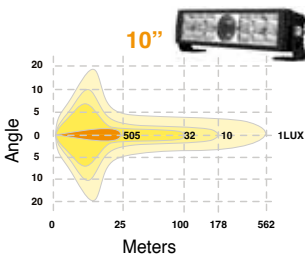

DUAL ROW LASER LED DRIVING LIGHTBARS

Available Sizes: 10" | 15" | 20" | 30" | 40" | 50"

Trailblazing Laser LED Technology

Combines laser and high-intensity LED lights to pierce through darkness and adverse weather with unmatched precision.

Dynamic 20° Combo Beam Pattern

Cast a net of luminosity that stretches wide and far, unleashing a tide of visibility that ensures not just sight, but insight into the road or trail ahead.

Rugged Durability for Extreme Conditions

Design to defy the elements, these lightbars feature over and under voltage protection and superior resistance against UV light, water, and shock impacts. A lifespan of 50,000 hours promises enduring illumination, backed by a robust 5-year warranty for your peace of mind.