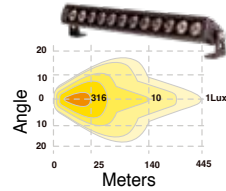

# TIR LED LIGHTBARS

Proprietary Polycarbonate TIR Optical System Reflector Technology with Lexan Polycarbonate Lens

**7.5" SPOT BEAM**

**7.5" FLOOD BEAM**

**14" FLOOD BEAM**

**14" COMBO BEAM**

**20" SPOT BEAM**

**20" FLOOD BEAM**

**20" COMBO BEAM**

**26" SPOT BEAM**

**26" FLOOD BEAM**

**26" COMBO BEAM**

**39" COMBO BEAM**

**51" COMBO BEAM**

**26" COMBO CURVED BEAM**