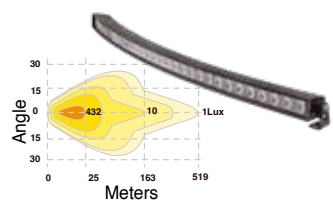

51" CURVED COMBO BEAM

Scan QR code for Full Range