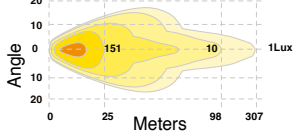

Featuring both Spot and Flood Beam patterns for precise, far-reaching visibility up to 1 Lux @ 648m, and a dual colour option to improve visibility in challenging weather by switching between amber and white light.

Scan QR  
code for  
Full Range

**9 LED DRIVING LAMP/COMBO BEAM**

**Driving Beam**

**Combo Beam**

**12 LED DRIVING LAMP/SPOT BEAM**

**Driving Beam**

**18 LED DUAL COLOUR/DRIVING BEAM**

**Driving Beam (6000K)**