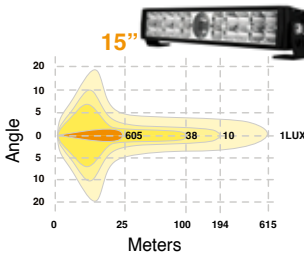

DUAL ROW LASER LED DRIVING LIGHTBARS

Available Sizes: 10" | 15" | 20" | 30" | 40" | 50"

Trailblazing Laser LED Technology

Combines laser and high-intensity LED lights to pierce through darkness and adverse weather with unmatched precision.

Dynamic 20° Combo Beam Pattern

Cast a net of luminosity that stretches wide and far, unleashing a tide of visibility that ensures not just sight, but insight into the road or trail ahead.

Rugged Durability for Extreme Conditions

Design to defy the elements, these lightbars feature over and under voltage protection and superior resistance against UV light, water, and shock impacts. A lifespan of 50,000 hours promises enduring illumination, backed by a robust 5-year warranty for your peace of mind.