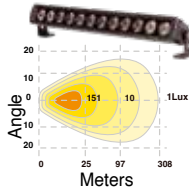

# TIR LED LIGHTBARS

Proprietary Polycarbonate TIR Optical System Reflector Technology with Lexan Polycarbonate Lens

**7.5" SPOT BEAM**

**7.5" FLOOD BEAM**

**14" FLOOD BEAM**

**14" COMBO BEAM**

**20" SPOT BEAM**

**20" FLOOD BEAM**

**20" COMBO BEAM**

**26" SPOT BEAM**

**26" FLOOD BEAM**

**26" COMBO BEAM**

**39" COMBO BEAM**

**51" COMBO BEAM**

**26" COMBO CURVED BEAM**