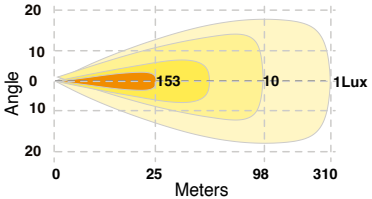

9 LED DRIVING LAMP/COMBO BEAM

12 LED DRIVING LAMP/SPOT BEAM

18 LED DUAL COLOUR/DRIVING BEAM

27 LED DUAL COLOUR/DRIVING BEAM

36 LED DRIVING LAMP/SPOT BEAM