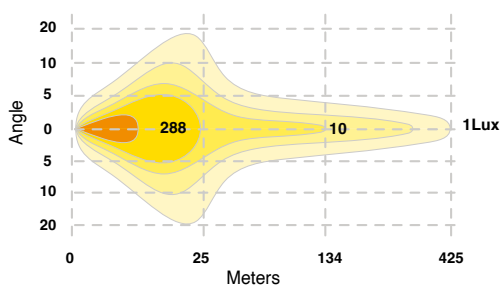

9" DRIVING BEAM