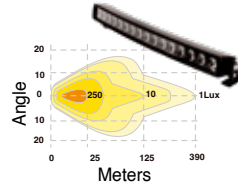

# TIR LED LIGHTBARS

Proprietary Polycarbonate TIR Optical System Reflector Technology with Lexan Polycarbonate Lens

**7.5" SPOT BEAM**

**7.5" FLOOD BEAM**

**14" FLOOD BEAM**

**14" COMBO BEAM**

**20" SPOT BEAM**

**20" FLOOD BEAM**

**20" COMBO BEAM**

**26" SPOT BEAM**

**26" FLOOD BEAM**

**26" COMBO BEAM**

**39" COMBO BEAM**

**51" COMBO BEAM**

**26" COMBO CURVED BEAM**