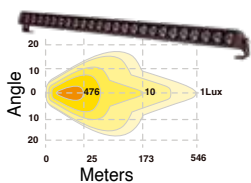

# TIR LED LIGHTBARS

Proprietary Polycarbonate TIR Optical System Reflector Technology with Lexan Polycarbonate Lens

**7.5" SPOT BEAM**

**7.5" FLOOD BEAM**

**14" FLOOD BEAM**

**14" COMBO BEAM**

**20" SPOT BEAM**

**20" FLOOD BEAM**

**20" COMBO BEAM**

**26" SPOT BEAM**

**26" FLOOD BEAM**

**26" COMBO BEAM**

**39" COMBO BEAM**

**51" COMBO BEAM**

**26" COMBO CURVED BEAM**