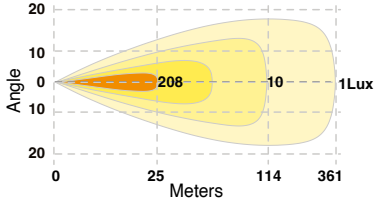

**Driving Beam (3200K)**

**27 LED DUAL COLOUR/DRIVING BEAM**

**Driving Beam (6000K)**

**Driving Beam (3200K)**

**36 LED DRIVING LAMP/SPOT BEAM**

**Driving Beam**

**Combo Beam**