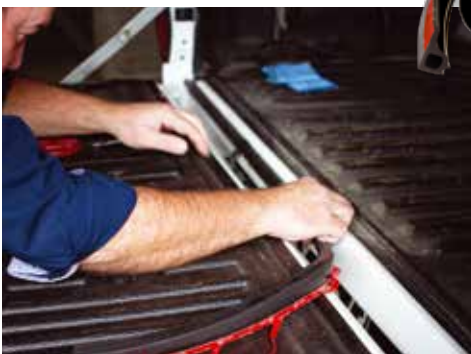

Universal Rubber Tailgate Seal

Protect your cargo from the elements with HULK 4X4's Universal Rubber Tailgate Seal. This durable seal effectively blocks dirt, water, and debris, offering a secure fit for any tailgate with an easy, adjustable installation.