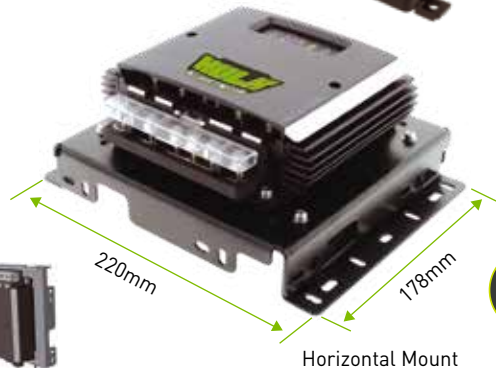

Mounting Bracket

The optional Mounting Bracket, a heavy-duty, black metal accessory for HULK Professional Series DC-DC Battery Chargers, offers versatile horizontal or vertical mounting and easy installation thanks to its pre-holed design.

Direction 1   Direction 2   Direction 3   Direction 4