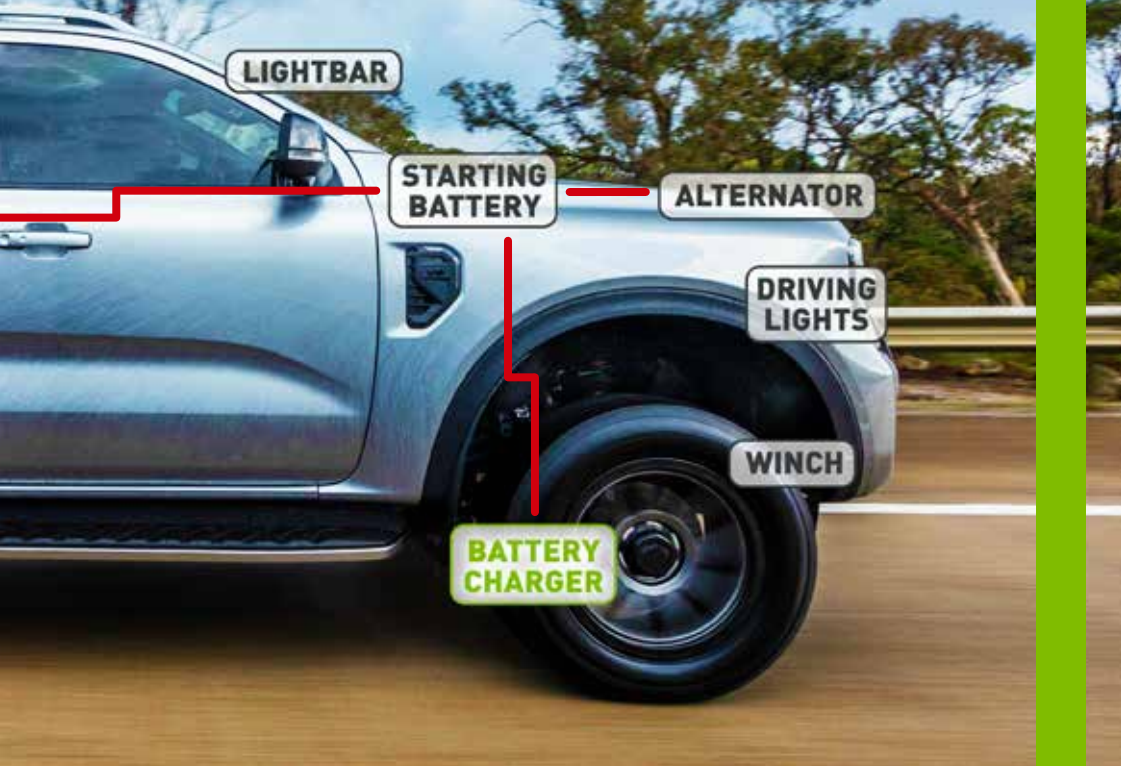

Solar Panels

Efficient and durable, our Solar Panels ensure you're charged up anywhere under the sun, with both fixed and portable options. For more information, please visit Page 10.

Solar Charge Controllers

Maximize your off-grid solar setup with our PWM and MPPT Charge Controllers, optimising battery charging and longevity. For more information, please visit Page 10.

DC-DC Battery Chargers

Ensure your vehicle's auxiliary batteries are always at peak performance with HULK Professional Series DC-DC Battery Chargers. For more information, please visit Page 11

Battery Chargers

Completing our comprehensive power management system, our Smart Battery Chargers maintain battery health, providing sophisticated multi-stage charging for a variety of battery types. For more information, please visit Page 12.