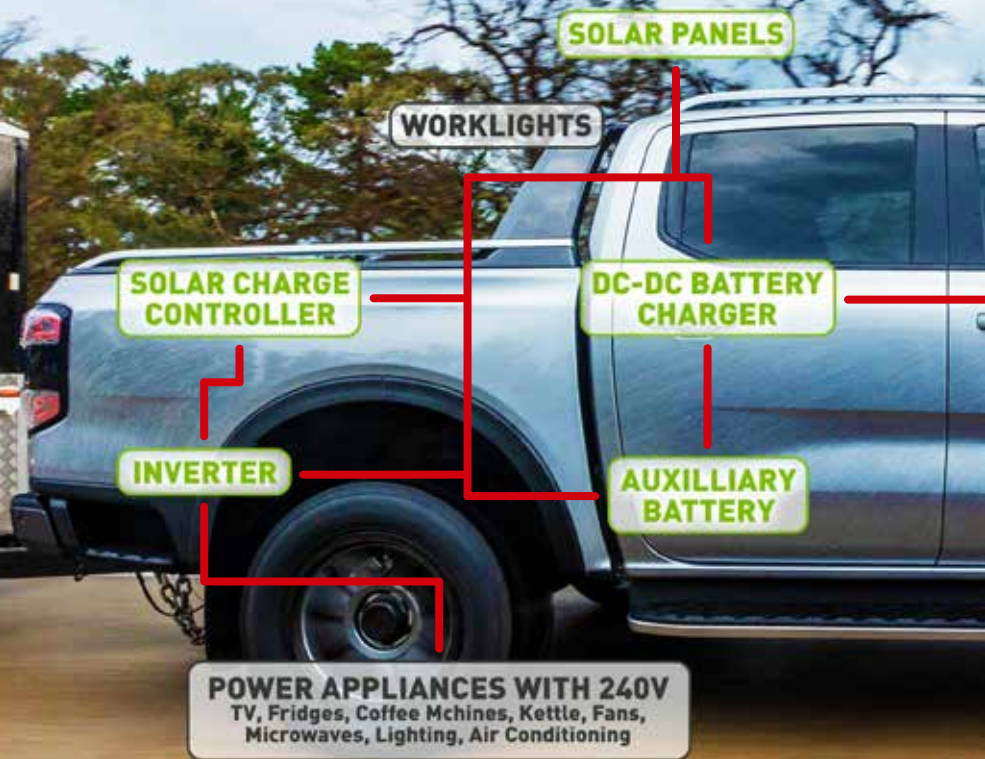

YOUR COMPLETE POWER SOLUTION

We understand that true adventure knows no bounds. That's why we've designed a comprehensive power solution that accompanies you to the world's ends, ensuring you're never left in the dark or without the creature comforts of home.

Here's how our range ensure you're powered up and ready for anything the next adventure throws your way:

Pure Sine Wave Inverters

Seamlessly convert 12V or 24V to 240V for household-grade power on the go, ideal for sensitive electronics in any travel scenario. For more information, please visit Page 08.

Lithium Batteries

Experience the future with lightweight, efficient, and safe Lithium Batteries. For more information, please visit Page 09.