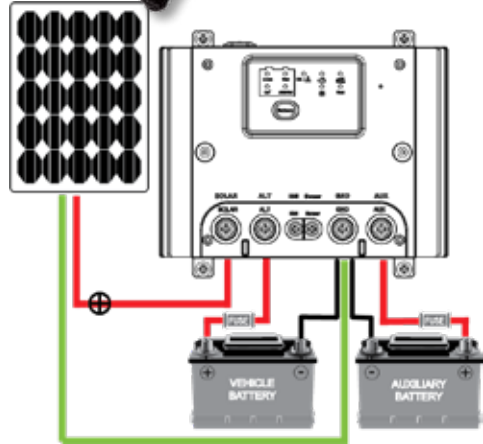

Optional Remote LCD display allows for the main and auxiliary batteries to be monitored in real-time.

Terminal Blocks

The optional Terminal Block simplifies wiring with dedicated grounds for each input and output, and features a protective hinged cover, nickel-plated copper terminals, and M5 studs for secure, efficient connections.