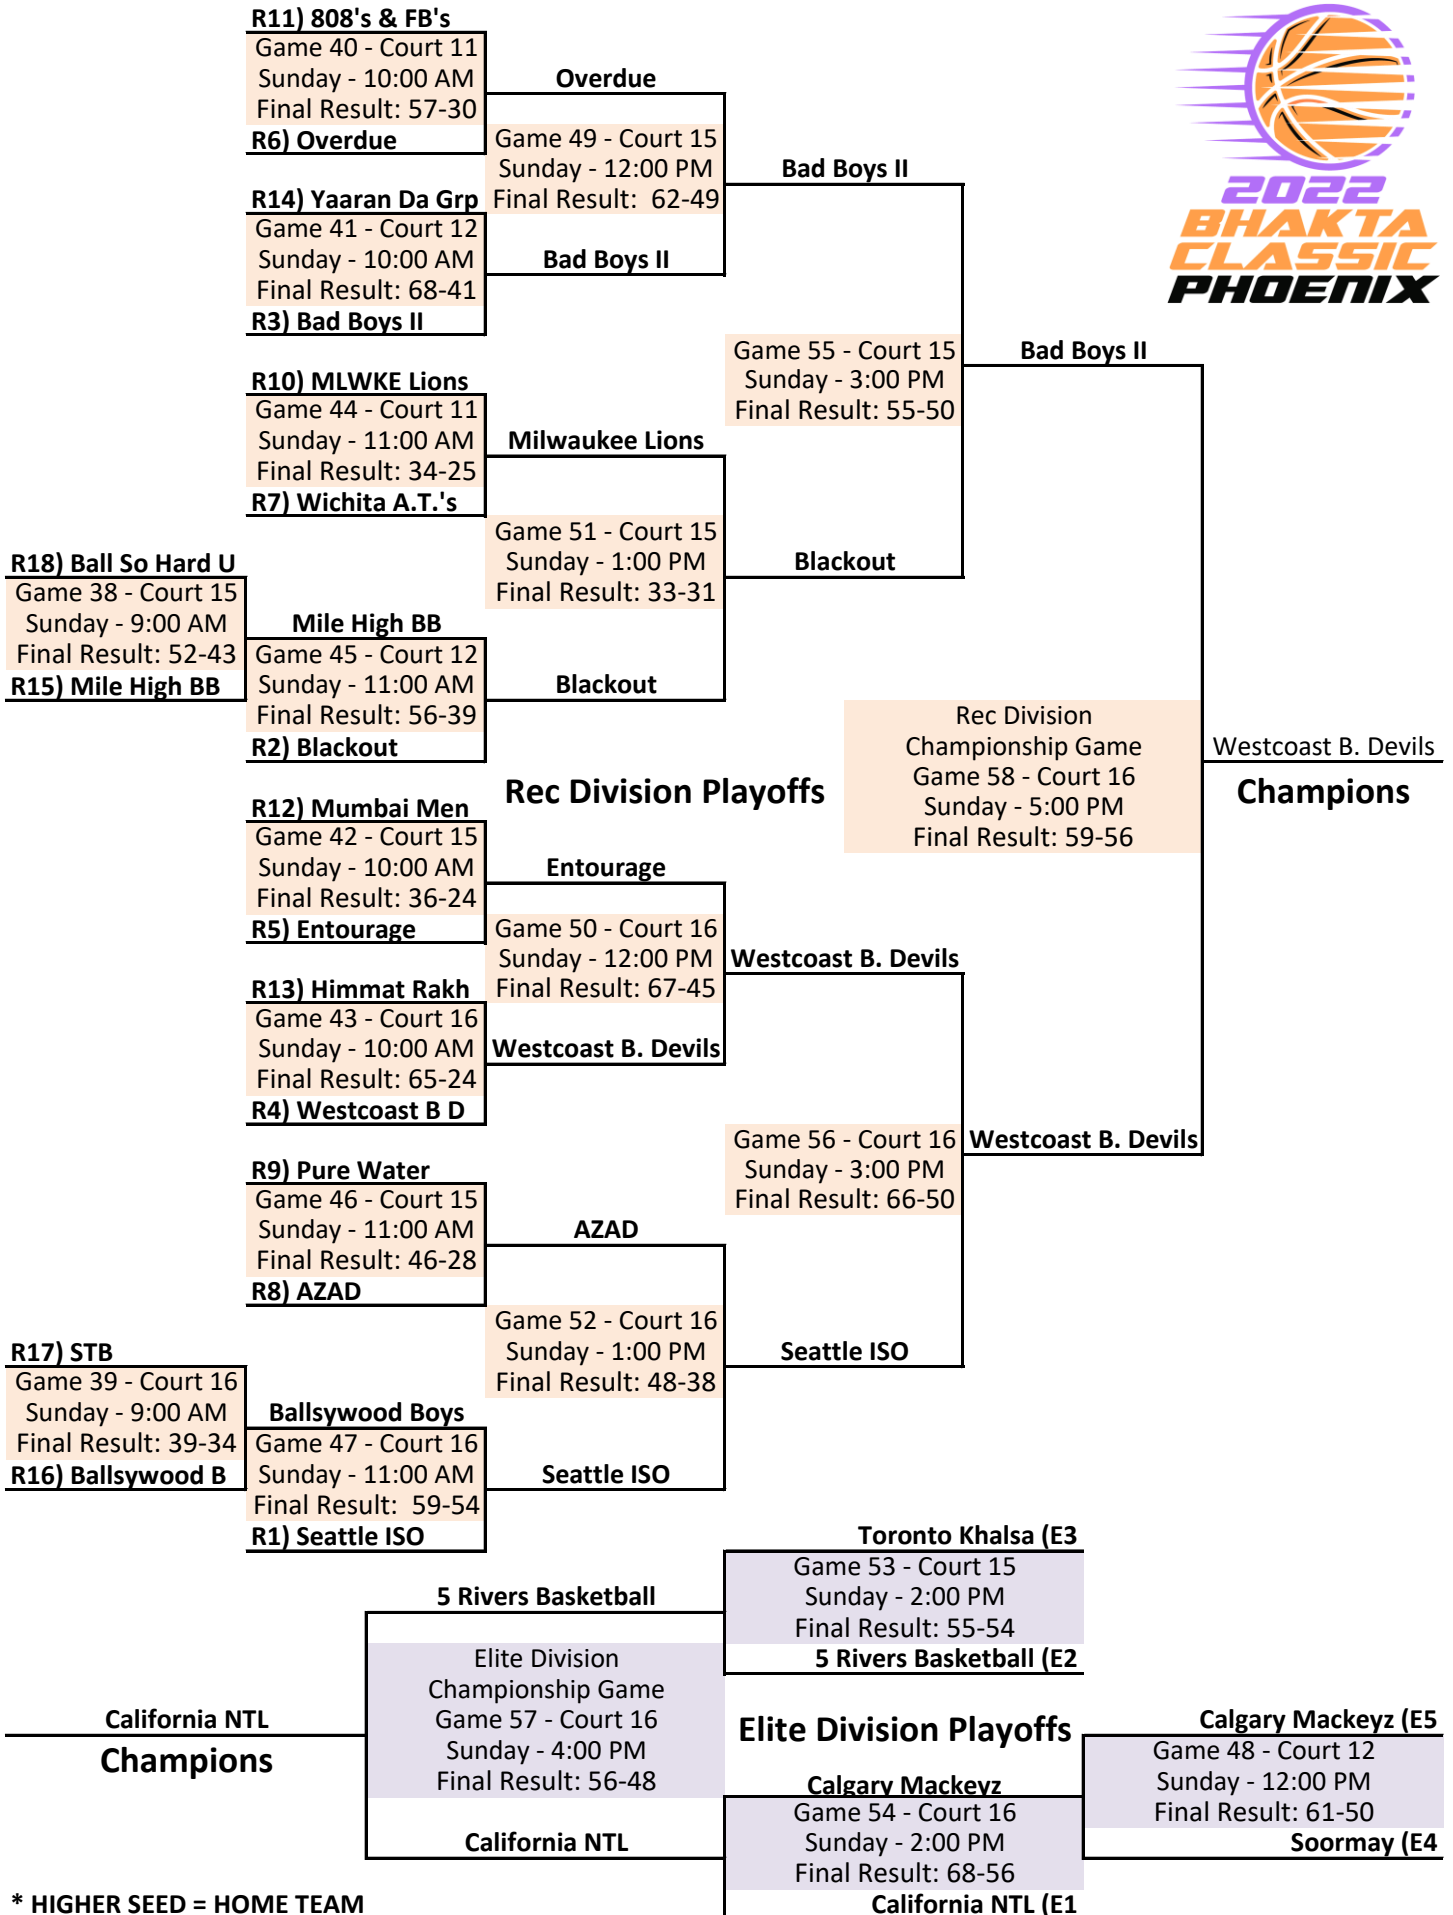

* HIGHER SEED = HOME TEAM