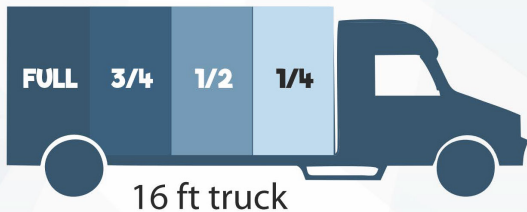

Piano **\$400**

Other – **CALL FOR PRICING**

\$200 Pickup fee

Total price: **\$200**+item fee

Truck Load Pricing:

Minimum \$250

¼ Truck \$400

½ Truck \$550

¾ Truck \$700

Full Truck \$850

16 ft truck

No Chemicals / No Flamables