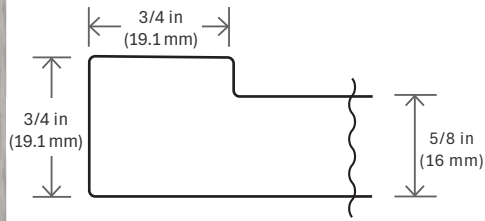

HARMONY

SP 493
ROVERE MODERNO

SP 498
PERUVIAN WALNUT

Harmony texture grain patterns interweave gracefully, forming an intricate dance of lines and curves that are soothing to the eye.

SLIM SHAKER 3/4"

MODEL: LM16