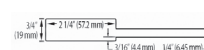

SERVICE AREAS

We currently service the following municipal areas: Calgary, Red Deer and Edmonton

OTHER DOOR STYLES AVAILABLE

Skinny Shaker

Modern Shaker

Traditional Shaker 5PC

Bevel Shaker

Additional door styles available in 4 styles in selected colours. Please see samples available.