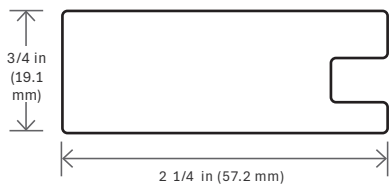

karisma DOOR STYLES

LM16