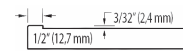

SERVICE AREAS

We currently service the following municipal areas: Calgary, Red Deer and Edmonton

OTHER DOOR STYLES AVAILABLE

Skinny Shaker

Modern Shaker

Traditional Shaker 5PC

Bevel Shaker

Additional door styles available in 4 styles in selected colours. Please see samples available.