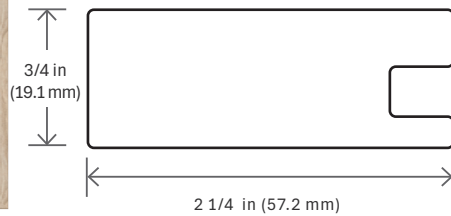

SLAB 3/4"

MODEL: MEL1VG/HG