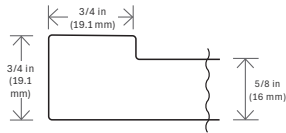

FORMA SHAKER

Introducing a sleek 3/4" x 3/4" rail design, available in Mitre construction showcasing a durable, flush back.