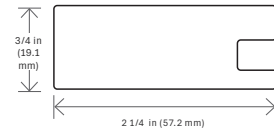

A traditional 3/4" x 2 1/4" rails, offset center panel, and available in Cope & Stick or Mitre construction

Willow Grey	802
Super White	113
Canadian Grey	168
Chicory	K91
Cosmos	K89
Skye	H54
Maria	L01
Carleton	L02