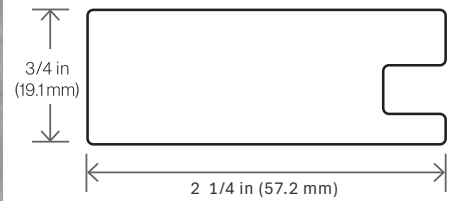

MITRE SHAKER 2 1/4"

MODEL: ML4459