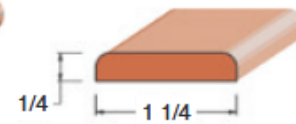

NEXGEN™

5 PIECE Cabinet Door Styles

ML = Mitered Construction

CL = Cope & Stick Construction

The colours available are listed below each profile.

Finish and/or colour subject to availability. Please inquire.

Available in all colours

Chill
Dark Chocolate
Latitude North
White Chocolate

Mouldings

Individual mouldings not available in all colours.

Please inquire

Cassis
EstereI
Latitude North
Mistral
Monaco
Nizza

Black
Merino Blue
Cotton Mist

Froth Of The Sea
Silva
Skye

Froth Of The Sea
Silva
Skye

AS08L