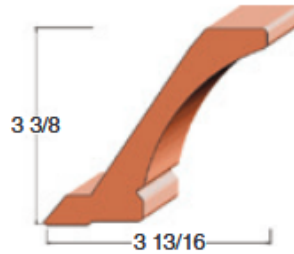

ML4459 - CL4459

Available in all colours

ML4741

Chill
Dark Chocolate
Latitude North
White Chocolate

Mouldings

Individual mouldings not available in all colours.

Please inquire

MLWP22