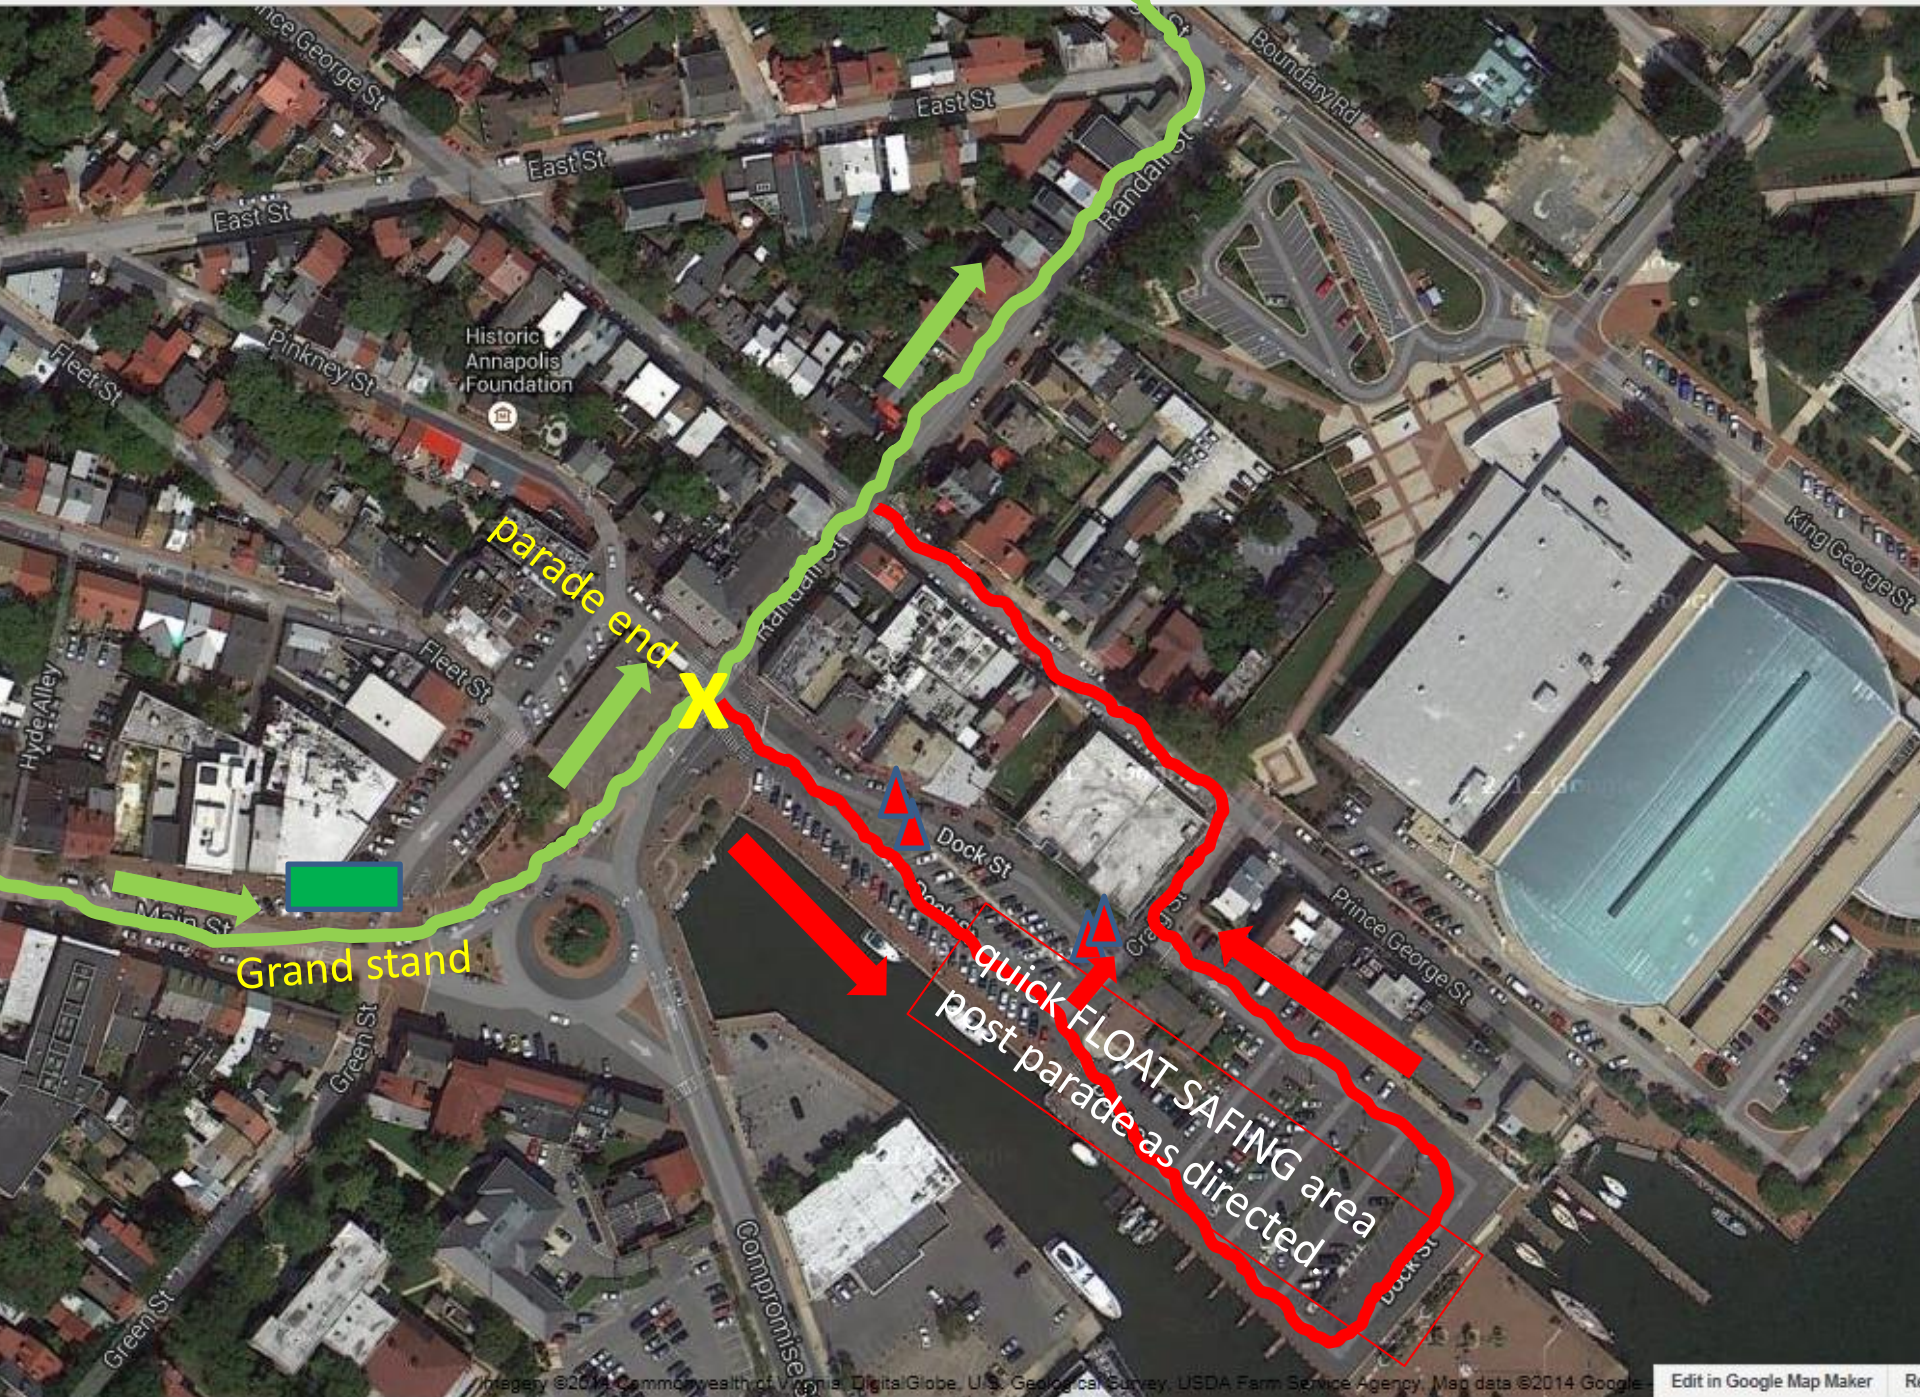

Traffic cut-thru

routing to lineup

X is parade start point

gotugo Restroom

Parade lineup sections

Cones

gotugo

gotugo

Traffic cut-thru

Brown St

Spa Rd

German St

Brooke Ave

Constitution Ave

Granville Ave

Chase St

Smith Ave

Academy St

Alchwood Ave

Granada Ave

Spaview Ave

Colonial Ave

Southgate Ave

Steele Ave

Lafayette Ave

Steele St

Monticello Ave

Arundel St

Stewart Ave

Old Womans Cove

Spa View Cir

Grand stand