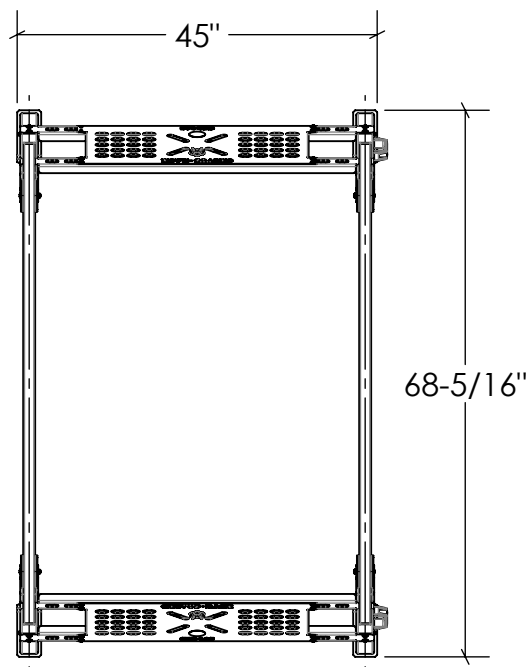

MODEL: CFR-105D:\Roberto\Documents\HABILIS CERVUS FILES\+CERVUS\CERVUS-PROJECTS\CERVUS COMPONENTS\CFR-105 CERVUS FULL RACK (5FT BED)\SWA

**CFR-105**  
CERVUS FULL RACK 5FT BED

**CERVUS**®

DRW: CFR-105  
PRJ: CERVUS FULL RACK

DRAW BY: RV  
APRVD BY: RV  
SCALE: 1:24  
DATE: 16/02/2022

PAGE:  
1 OF 3

REV.  
0

MODEL: CFR-105D;\Roberto\Documents\+HABILIS\CERVUS FILES\+CERVUS\PROJECTS\CERVUS COMPONENTS\CFR-105 CERVUS FULL RACK (5FT BED)\SWA

**CFR-105-BOM**

ITEM NO.	PART NUMBER	DESCRIPTION	QTY.
1	CFR-100-01	BAR	4
2	CFR-500X	MOLLE PANEL ASSEMBLY	2
3	TYP-CVS-A001	PILLAR ASSEMBLY	4
4	TYP-CVS-A002	BAR ASSEMBLY	2
5	COTS-CVS-0002	1/4-20 BLACK OXIDE HEX LOCKNUT	38
6	COTS-CVS-0003	1/4"X5/8"OD BLACK-OXIDE SS FLAT WASHER	76
7	COTS-CVS-0006	PLASTIC PULL HANDLE	2
8	COTS-CVS-0009	STICKER	2
9	COTS-CVS-0010	1/4-20X7/8" 18-8 SS BUTTON HEAD HEX DRIVE SCREW	38
10	COTS-CVS-0012	M12-1.75 FULLY THRDED T-SLOT NUT	4
11	COTS-CVS-0014	M12-1.75X25 BLACK OXIDE STEEL BUTTON HEX HEAD SCREW	4
12	COTS-CVS-0017	1/4"X29/64"OD BLACK-OXIDE SS FLAT WASHER	4
13	COTS-CVS-0057	1/4-20X2-1/2" BLACK OXIDE SS BUTTON HEAD HEX SCREW	4
14	COTS-CVS-0059	1/4" SS SPRING LOCK WASHER	4