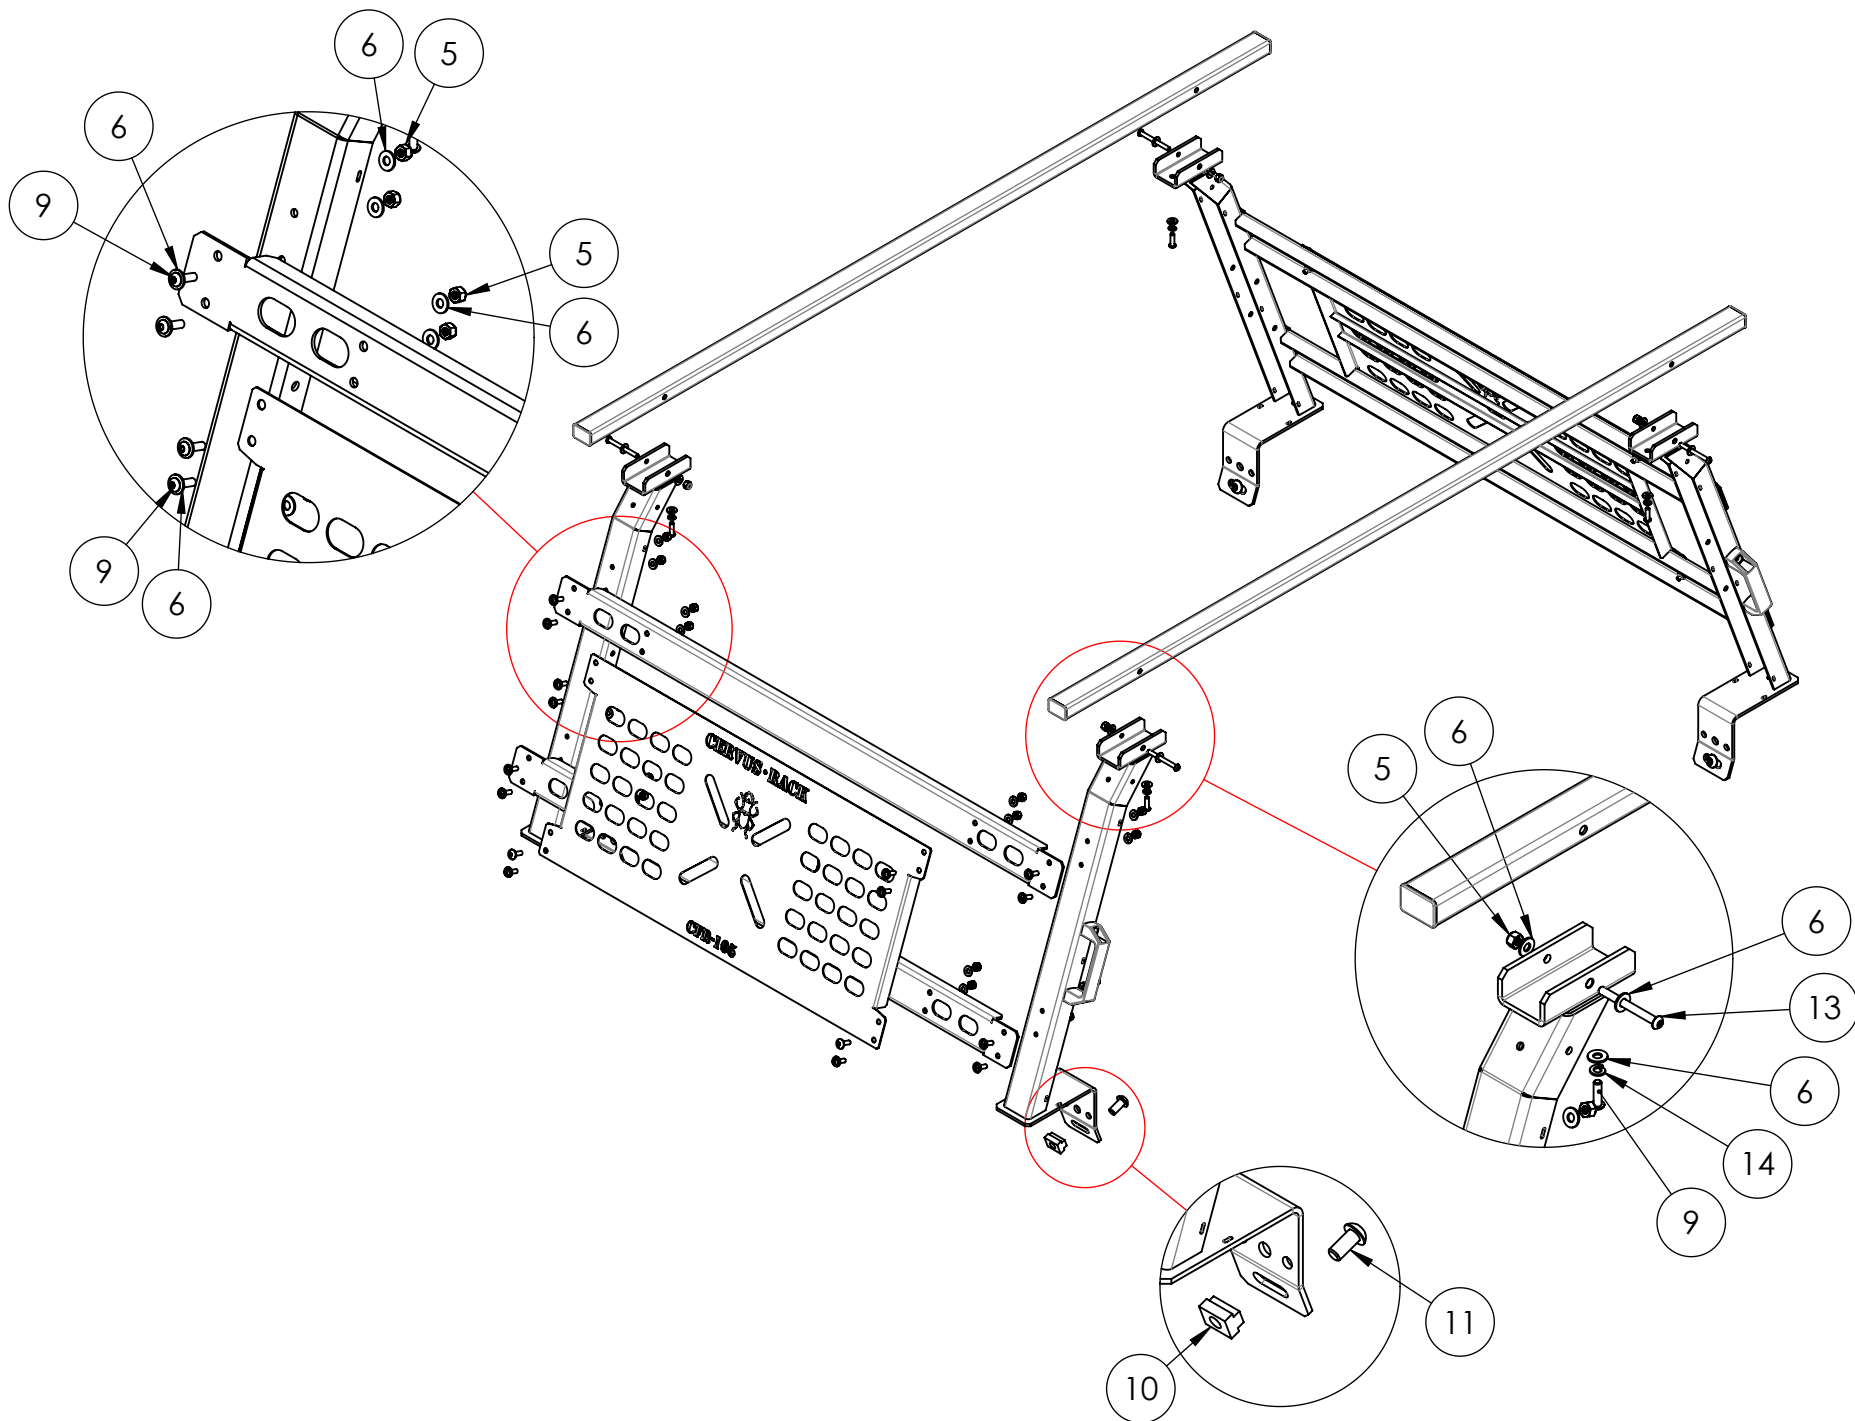

**CFR-105-BOM**

ITEM NO.	PART NUMBER	DESCRIPTION	QTY.
1	CFR-100-01	BAR	4
2	CFR-500X	MOLLE PANEL ASSEMBLY	2
3	TYP-CVS-A001	PILLAR ASSEMBLY	4
4	TYP-CVS-A002	BAR ASSEMBLY	2
5	COTS-CVS-0002	1/4-20 BLACK OXIDE HEX LOCKNUT	38
6	COTS-CVS-0003	1/4"X5/8"OD BLACK-OXIDE SS FLAT WASHER	76
7	COTS-CVS-0006	PLASTIC PULL HANDLE	2
8	COTS-CVS-0009	STICKER	2
9	COTS-CVS-0010	1/4-20X7/8" 18-8 SS BUTTON HEAD HEX DRIVE SCREW	38
10	COTS-CVS-0012	M12-1.75 FULLY THRDED T-SLOT NUT	4
11	COTS-CVS-0014	M12-1.75X25 BLACK OXIDE STEEL BUTTON HEX HEAD SCREW	4
12	COTS-CVS-0017	1/4"X29/64"OD BLACK-OXIDE SS FLAT WASHER	4
13	COTS-CVS-0057	1/4-20X2-1/2" BLACK OXIDE SS BUTTON HEAD HEX SCREW	4
14	COTS-CVS-0059	1/4" SS SPRING LOCK WASHER	4

**CERVUS**®

DRW: CFR-105

PRJ: CERVUS FULL RACK

DRAW BY: RV

APRVD BY:RV

SCALE: 1:16

DATE: 16/02/2022

PAGE:

2 OF 3

REV.

0

MODEL: CFR-105D;\ Roberto\Documents\+HABILIS\ CERVUS FILES\+CERVUS\PROJECTS\CERVUS COMPONENTS\CFR-105 CERVUS FULL RACK (5FT BED)\SWA

# CERVUS®

DRW: CFR-105	DRAW BY: RV	SCALE: 1:12	PAGE:	REV.
PRJ: CERVUS FULL RACK	APRVD BY: RV	DATE: 16/02/2022	3 OF 3	0