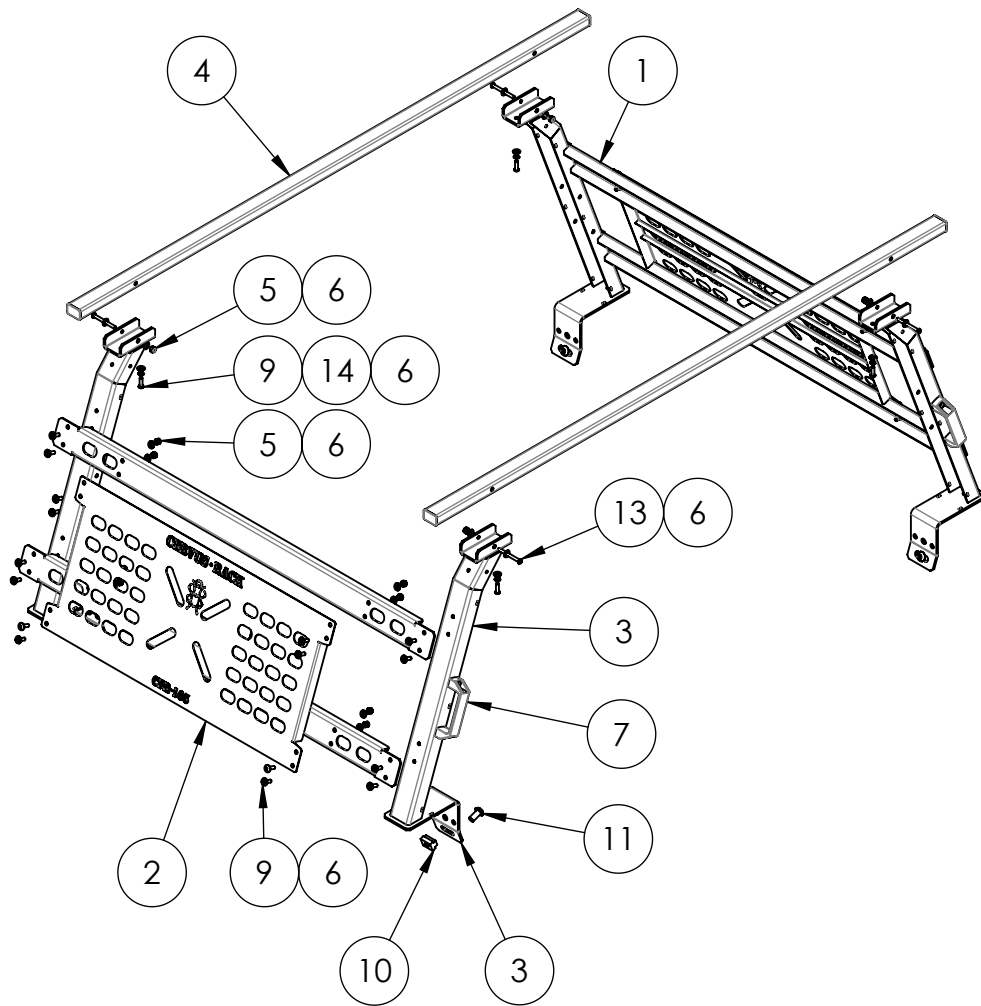

MODEL: CFR-105D:\Roberto\Documents\HABILIS CERVUS FILES\+CERVUS\CERVUS-PROJECTS\CERVUS COMPONENTS\CFR-105 CERVUS FULL RACK (5FT BED)\SWA

**CFR-105**  
CERVUS FULL RACK 5FT BED

**CERVUS**®

DRW: CFR-105  
PRJ: CERVUS FULL RACK

DRAW BY: RV  
APRVD BY: RV  
SCALE: 1:24  
DATE: 16/02/2022

PAGE:  
1 OF 3

REV.  
0

MODEL: CFR-105D;\Roberto\Documents\+HABILIS\CERVUS FILES\+CERVUS\PROJECTS\CERVUS COMPONENTS\CFR-105 CERVUS FULL RACK (5FT BED)\SWA

**CFR-105-BOM**

ITEM NO.	PART NUMBER	DESCRIPTION	QTY.
1	CFR-100-01	BAR	4
2	CFR-500X	MOLLE PANEL ASSEMBLY	2
3	TYP-CVS-A001	PILLAR ASSEMBLY	4
4	TYP-CVS-A002	BAR ASSEMBLY	2
5	COTS-CVS-0002	1/4-20 BLACK OXIDE HEX LOCKNUT	38
6	COTS-CVS-0003	1/4"X5/8"OD BLACK-OXIDE SS FLAT WASHER	76
7	COTS-CVS-0006	PLASTIC PULL HANDLE	2
8	COTS-CVS-0009	STICKER	2
9	COTS-CVS-0010	1/4-20X7/8" 18-8 SS BUTTON HEAD HEX DRIVE SCREW	38
10	COTS-CVS-0012	M12-1.75 FULLY THRDED T-SLOT NUT	4
11	COTS-CVS-0014	M12-1.75X25 BLACK OXIDE STEEL BUTTON HEX HEAD SCREW	4
12	COTS-CVS-0017	1/4"X29/64"OD BLACK-OXIDE SS FLAT WASHER	4
13	COTS-CVS-0057	1/4-20X2-1/2" BLACK OXIDE SS BUTTON HEAD HEX SCREW	4
14	COTS-CVS-0059	1/4" SS SPRING LOCK WASHER	4