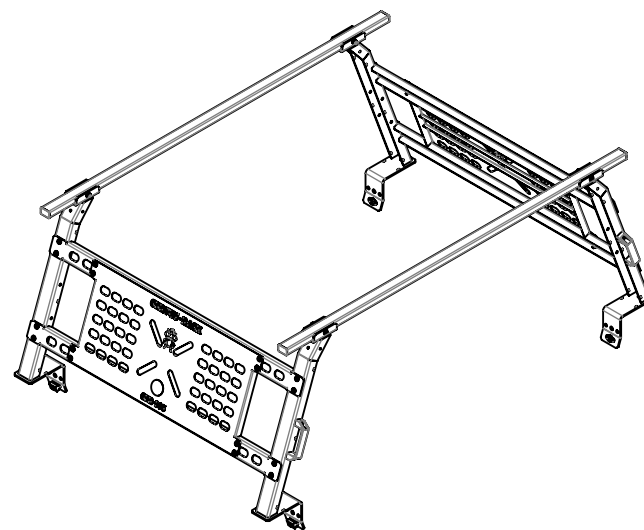

MODEL: CFR-105D:\Roberto\Documents\HABILIS CERVUS FILES\+CERVUS\CERVUS-PROJECTS\CERVUS COMPONENTS\CFR-105 CERVUS FULL RACK (5FT BED)\SWA

**CFR-105**  
CERVUS FULL RACK 5FT BED

**CERVUS**®

DRW: CFR-105  
PRJ: CERVUS FULL RACK

DRAW BY: RV  
APRVD BY: RV  
SCALE: 1:24  
DATE: 16/02/2022

PAGE:  
1 OF 3

REV.  
0

MODEL: CFR-105D;\Roberto\Documents\+HABILIS\CERVUS FILES\+CERVUS\PROJECTS\CERVUS COMPONENTS\CFR-105 CERVUS FULL RACK (5FT BED)\SWA

**CFR-105-BOM**

ITEM NO.	PART NUMBER	DESCRIPTION	QTY.
1	CFR-100-01	BAR	4
2	CFR-500X	MOLLE PANEL ASSEMBLY	2
3	TYP-CVS-A001	PILLAR ASSEMBLY	4
4	TYP-CVS-A002	BAR ASSEMBLY	2
5	COTS-CVS-0002	1/4-20 BLACK OXIDE HEX LOCKNUT	38
6	COTS-CVS-0003	1/4"X5/8"OD BLACK-OXIDE SS FLAT WASHER	76
7	COTS-CVS-0006	PLASTIC PULL HANDLE	2
8	COTS-CVS-0009	STICKER	2
9	COTS-CVS-0010	1/4-20X7/8" 18-8 SS BUTTON HEAD HEX DRIVE SCREW	38
10	COTS-CVS-0012	M12-1.75 FULLY THRDED T-SLOT NUT	4
11	COTS-CVS-0014	M12-1.75X25 BLACK OXIDE STEEL BUTTON HEX HEAD SCREW	4
12	COTS-CVS-0017	1/4"X29/64"OD BLACK-OXIDE SS FLAT WASHER	4
13	COTS-CVS-0057	1/4-20X2-1/2" BLACK OXIDE SS BUTTON HEAD HEX SCREW	4
14	COTS-CVS-0059	1/4" SS SPRING LOCK WASHER	4