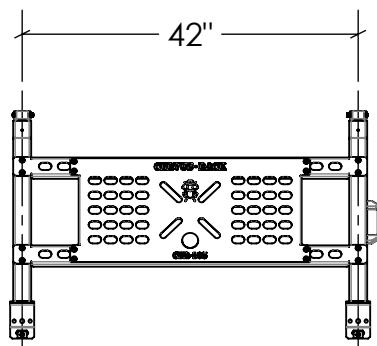

MODEL: CFR-105D:\Roberto\Documents\HABILIS CERVUS FILES\+CERVUS\CERVUS-PROJECTS\CERVUS COMPONENTS\CFR-105 CERVUS FULL RACK (5FT BED)\SWA

**CFR-105**  
CERVUS FULL RACK 5FT BED

**CERVUS**®

DRW: CFR-105  
PRJ: CERVUS FULL RACK

DRAW BY: RV  
APRVD BY: RV  
SCALE: 1:24  
DATE: 16/02/2022

PAGE:  
1 OF 3

REV.  
0

MODEL: CFR-105D;\Roberto\Documents\+HABILIS\CERVUS FILES\+CERVUS\PROJECTS\CERVUS COMPONENTS\CFR-105 CERVUS FULL RACK (5FT BED)\SWA

**CFR-105-BOM**

ITEM NO.	PART NUMBER	DESCRIPTION	QTY.
1	CFR-100-01	BAR	4
2	CFR-500X	MOLLE PANEL ASSEMBLY	2
3	TYP-CVS-A001	PILLAR ASSEMBLY	4
4	TYP-CVS-A002	BAR ASSEMBLY	2
5	COTS-CVS-0002	1/4-20 BLACK OXIDE HEX LOCKNUT	38
6	COTS-CVS-0003	1/4"X5/8"OD BLACK-OXIDE SS FLAT WASHER	76
7	COTS-CVS-0006	PLASTIC PULL HANDLE	2
8	COTS-CVS-0009	STICKER	2
9	COTS-CVS-0010	1/4-20X7/8" 18-8 SS BUTTON HEAD HEX DRIVE SCREW	38
10	COTS-CVS-0012	M12-1.75 FULLY THRDED T-SLOT NUT	4
11	COTS-CVS-0014	M12-1.75X25 BLACK OXIDE STEEL BUTTON HEX HEAD SCREW	4
12	COTS-CVS-0017	1/4"X29/64"OD BLACK-OXIDE SS FLAT WASHER	4
13	COTS-CVS-0057	1/4-20X2-1/2" BLACK OXIDE SS BUTTON HEAD HEX SCREW	4
14	COTS-CVS-0059	1/4" SS SPRING LOCK WASHER	4