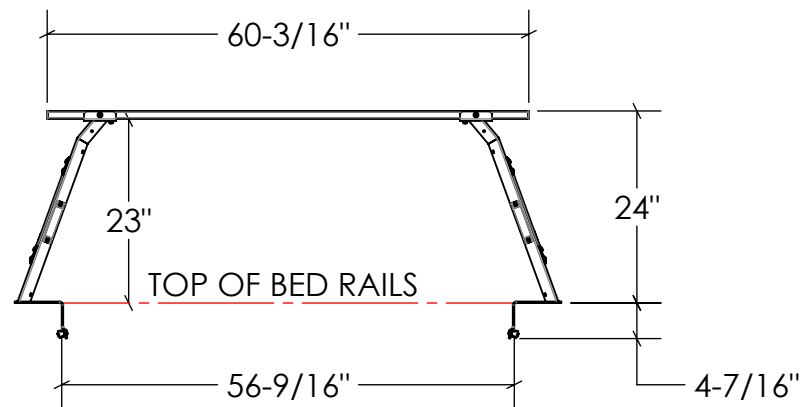

MODEL: CFR-105D:\Roberto\Documents\HABILIS CERVUS FILES\+CERVUS\CERVUS-PROJECTS\CERVUS COMPONENTS\CFR-105 CERVUS FULL RACK (5FT BED)\SWA

**CFR-105**  
CERVUS FULL RACK 5FT BED

**CERVUS**®

DRW: CFR-105  
PRJ: CERVUS FULL RACK

DRAW BY: RV  
APRVD BY: RV  
SCALE: 1:24  
DATE: 16/02/2022

PAGE:  
1 OF 3

REV.  
0

MODEL: CFR-105D;\Roberto\Documents\+HABILIS\CERVUS FILES\+CERVUS\PROJECTS\CERVUS COMPONENTS\CFR-105 CERVUS FULL RACK (5FT BED)\SWA

**CFR-105-BOM**

ITEM NO.	PART NUMBER	DESCRIPTION	QTY.
1	CFR-100-01	BAR	4
2	CFR-500X	MOLLE PANEL ASSEMBLY	2
3	TYP-CVS-A001	PILLAR ASSEMBLY	4
4	TYP-CVS-A002	BAR ASSEMBLY	2
5	COTS-CVS-0002	1/4-20 BLACK OXIDE HEX LOCKNUT	38
6	COTS-CVS-0003	1/4"X5/8"OD BLACK-OXIDE SS FLAT WASHER	76
7	COTS-CVS-0006	PLASTIC PULL HANDLE	2
8	COTS-CVS-0009	STICKER	2
9	COTS-CVS-0010	1/4-20X7/8" 18-8 SS BUTTON HEAD HEX DRIVE SCREW	38
10	COTS-CVS-0012	M12-1.75 FULLY THRDED T-SLOT NUT	4
11	COTS-CVS-0014	M12-1.75X25 BLACK OXIDE STEEL BUTTON HEX HEAD SCREW	4
12	COTS-CVS-0017	1/4"X29/64"OD BLACK-OXIDE SS FLAT WASHER	4
13	COTS-CVS-0057	1/4-20X2-1/2" BLACK OXIDE SS BUTTON HEAD HEX SCREW	4
14	COTS-CVS-0059	1/4" SS SPRING LOCK WASHER	4