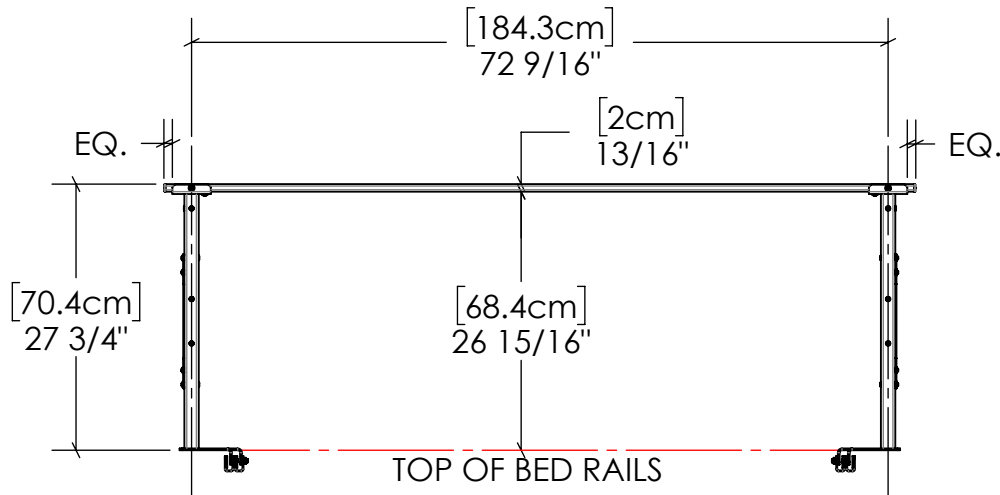

MODEL: RBR-100D:\Roberto\Documents\HABILIS CERVUS Files\+CERVUS\CERVUS-PROJECTS\DODGE COMPONENTS\RBR-100 DODGE RAM BED RACK\SW\SW DRAWINGS\

CERVUS®

DRW: RBR-100
PRJ: RAM 1500 BED RACK

DRAW BY: RV SCALE: 1:20
APRVD BY: RV DATE: 11/05/2021

PAGE:
1 OF 2

REV.
0

MODEL: RBR-100D:\Roberto\Documents\HABILIS CERVUS Files\CERVUS PROJECTS\DODGE COMPONENTS\RBR-100 DODGE RAM BED RACK\SW\SW DRAWINGS\

**RAM BED BASE RACK
RBR-100**

RBR-100-BOM

ITEM NO.	PART NUMBER	DESCRIPTION	QTY.
1	RBR-200	PILLAR-H ASSEMBLY	2
2	RBR-201	PILLAR-H ASSEMBLY	2
3	RBR-202	CLAMP ASSEMBLY	4
4	RBR-400	CROSS BAR ASSEMBLY	2
5	RBR-500X	SIDE PANEL ASSEMBLY	2
6	COTS-CVS-0001	1/4-20X2-1/4" BLACK OXIDE SS BUTTON HEAD HEX SCREW	4
7	COTS-CVS-0002	1/4-20 BLACK OXIDE HEX LOCKNUT	4
8	COTS-CVS-0003	1/4"X5/8"OD BLACK-OXIDE SS FLAT WASHER	36
9	COTS-CVS-0006	PLASTIC PULL HANDLE	2
10	COTS-CVS-0007	1/4-20X1" CLASS 12.9 SOCKET HEAD CAP SCREW	4
11	COTS-CVS-0010	1/4-20X7/8" 18-8 SS BUTTON HEAD HEX DRIVE SCREW	4
12	COTS-CVS-0017	1/4"X29/64"OD BLACK-OXIDE SS FLAT WASHER	4
13	COTS-CVS-0034	1/4-20X5/8" BLACK OXIDE SS BUTTON HEX HEAD SCREW	30

DRW: RBR-100	DRAW BY: RV	SCALE: 1:20	PAGE:	REV.
PRJ: RAM 1500 BED RACK	APRVD BY:RV	DATE: 11/05/2021	2 OF 2	0