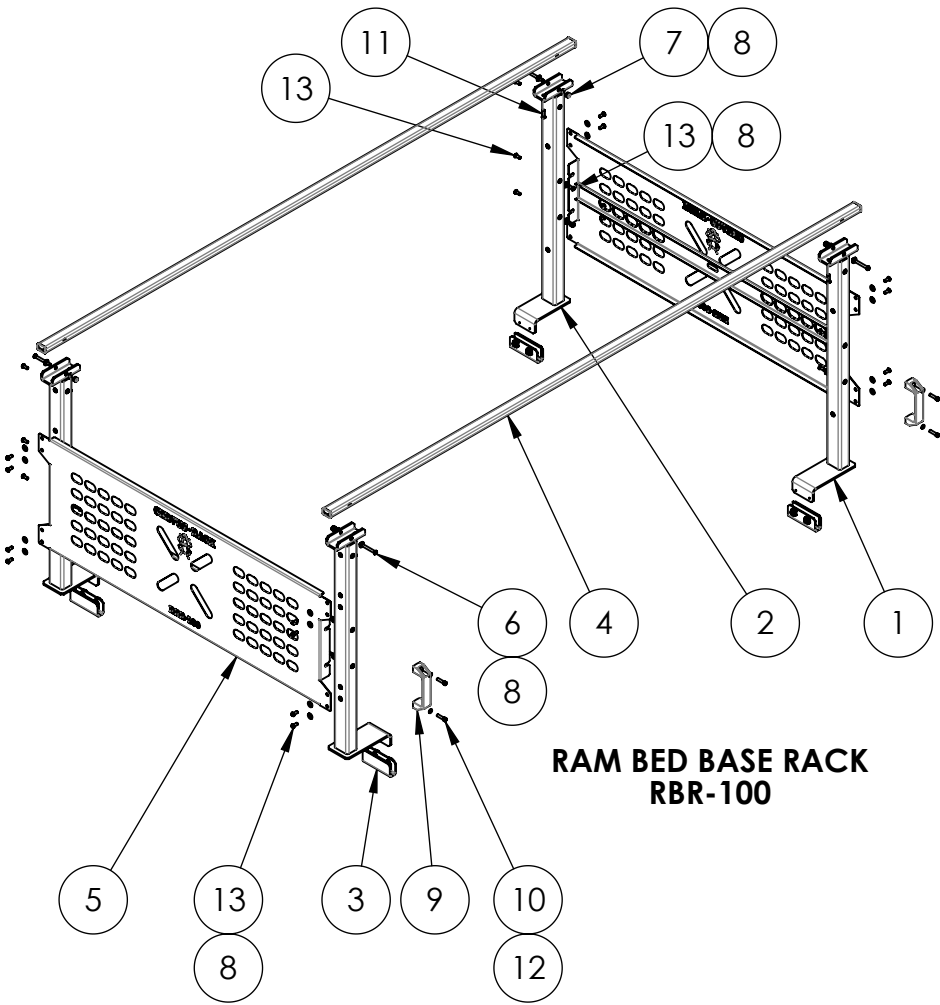

MODEL: RBR-100D:\Roberto\Documents\HABILIS CERVUS Files\+CERVUS\CERVUS-PROJECTS\DODGE COMPONENTS\RBR-100 DODGE RAM BED RACK\SW\SW DRAWINGS\

CERVUS®

DRW: RBR-100
PRJ: RAM 1500 BED RACK

DRAW BY: RV SCALE: 1:20
APRVD BY: RV DATE: 11/05/2021

PAGE:
1 OF 2

REV.
0

MODEL: RBR-100D:\Roberto\Documents\HABILIS CERVUS Files\CERVUS PROJECTS\DODGE COMPONENTS\RBR-100 DODGE RAM BED RACK\SW\SW DRAWINGS\

**RAM BED BASE RACK
RBR-100**

RBR-100-BOM

ITEM NO.	PART NUMBER	DESCRIPTION	QTY.
1	RBR-200	PILLAR-H ASSEMBLY	2
2	RBR-201	PILLAR-H ASSEMBLY	2
3	RBR-202	CLAMP ASSEMBLY	4
4	RBR-400	CROSS BAR ASSEMBLY	2
5	RBR-500X	SIDE PANEL ASSEMBLY	2
6	COTS-CVS-0001	1/4-20X2-1/4" BLACK OXIDE SS BUTTON HEAD HEX SCREW	4
7	COTS-CVS-0002	1/4-20 BLACK OXIDE HEX LOCKNUT	4
8	COTS-CVS-0003	1/4"X5/8"OD BLACK-OXIDE SS FLAT WASHER	36
9	COTS-CVS-0006	PLASTIC PULL HANDLE	2
10	COTS-CVS-0007	1/4-20X1" CLASS 12.9 SOCKET HEAD CAP SCREW	4
11	COTS-CVS-0010	1/4-20X7/8" 18-8 SS BUTTON HEAD HEX DRIVE SCREW	4
12	COTS-CVS-0017	1/4"X29/64"OD BLACK-OXIDE SS FLAT WASHER	4
13	COTS-CVS-0034	1/4-20X5/8" BLACK OXIDE SS BUTTON HEX HEAD SCREW	30

DRW: RBR-100	DRAW BY: RV	SCALE: 1:20	PAGE:	REV.
PRJ: RAM 1500 BED RACK	APRVD BY:RV	DATE: 11/05/2021	2 OF 2	0