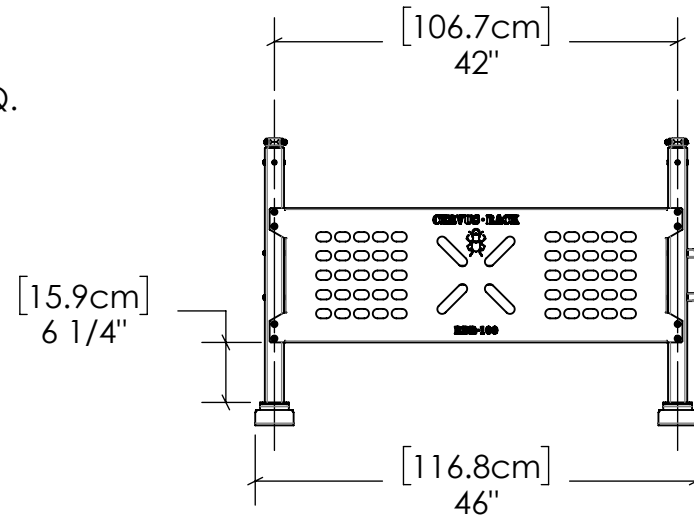

MODEL: RBR-100D:\Roberto\Documents\HABILIS CERVUS Files\+CERVUS\CERVUS-PROJECTS\DODGE COMPONENTS\RBR-100 DODGE RAM BED RACK\SW\SW DRAWINGS\

CERVUS®

DRW: RBR-100
PRJ: RAM 1500 BED RACK

DRAW BY: RV SCALE: 1:20
APRVD BY: RV DATE: 11/05/2021

PAGE:
1 OF 2

REV.
0

MODEL: RBR-100D:\Roberto\Documents\HABILIS CERVUS Files\CERVUS PROJECTS\DODGE COMPONENTS\RBR-100 DODGE RAM BED RACK\SW\SW DRAWINGS\

**RAM BED BASE RACK
RBR-100**

RBR-100-BOM

ITEM NO.	PART NUMBER	DESCRIPTION	QTY.
1	RBR-200	PILLAR-H ASSEMBLY	2
2	RBR-201	PILLAR-H ASSEMBLY	2
3	RBR-202	CLAMP ASSEMBLY	4
4	RBR-400	CROSS BAR ASSEMBLY	2
5	RBR-500X	SIDE PANEL ASSEMBLY	2
6	COTS-CVS-0001	1/4-20X2-1/4" BLACK OXIDE SS BUTTON HEAD HEX SCREW	4
7	COTS-CVS-0002	1/4-20 BLACK OXIDE HEX LOCKNUT	4
8	COTS-CVS-0003	1/4"X5/8"OD BLACK-OXIDE SS FLAT WASHER	36
9	COTS-CVS-0006	PLASTIC PULL HANDLE	2
10	COTS-CVS-0007	1/4-20X1" CLASS 12.9 SOCKET HEAD CAP SCREW	4
11	COTS-CVS-0010	1/4-20X7/8" 18-8 SS BUTTON HEAD HEX DRIVE SCREW	4
12	COTS-CVS-0017	1/4"X29/64"OD BLACK-OXIDE SS FLAT WASHER	4
13	COTS-CVS-0034	1/4-20X5/8" BLACK OXIDE SS BUTTON HEX HEAD SCREW	30

DRW: RBR-100	DRAW BY: RV	SCALE: 1:20	PAGE:	REV.
PRJ: RAM 1500 BED RACK	APRVD BY:RV	DATE: 11/05/2021	2 OF 2	0