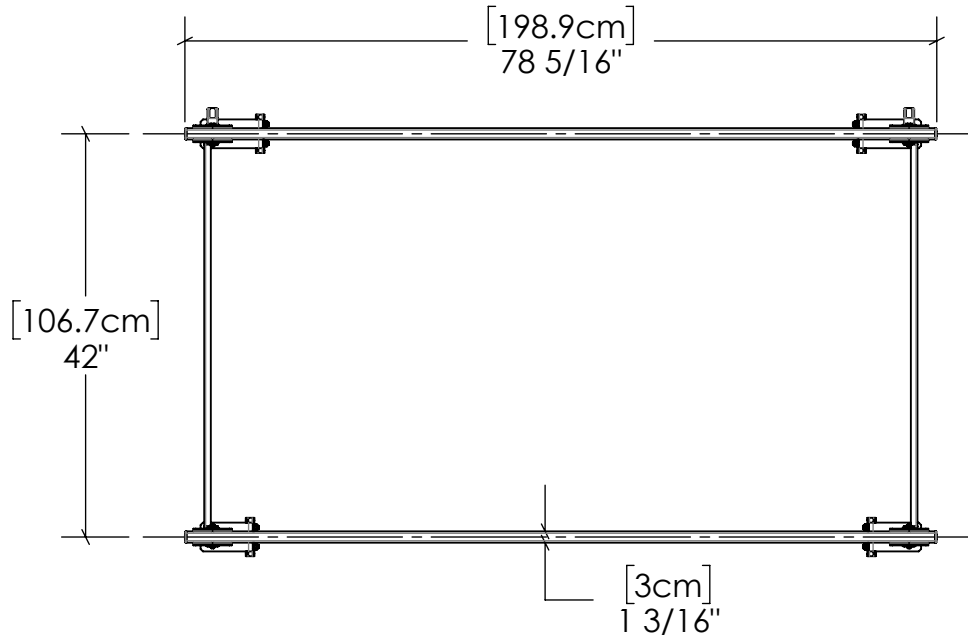

MODEL: RBR-100D:\Roberto\Documents\HABILIS CERVUS Files\+CERVUS\CERVUS-PROJECTS\DODGE COMPONENTS\RBR-100 DODGE RAM BED RACK\SW\SW DRAWINGS\

CERVUS®

DRW: RBR-100
PRJ: RAM 1500 BED RACK

DRAW BY: RV SCALE: 1:20
APRVD BY: RV DATE: 11/05/2021

PAGE:
1 OF 2

REV.
0

MODEL: RBR-100D:\Roberto\Documents\HABILIS CERVUS Files\CERVUS PROJECTS\DODGE COMPONENTS\RBR-100 DODGE RAM BED RACK\SW\SW DRAWINGS\

**RAM BED BASE RACK
RBR-100**

RBR-100-BOM

ITEM NO.	PART NUMBER	DESCRIPTION	QTY.
1	RBR-200	PILLAR-H ASSEMBLY	2
2	RBR-201	PILLAR-H ASSEMBLY	2
3	RBR-202	CLAMP ASSEMBLY	4
4	RBR-400	CROSS BAR ASSEMBLY	2
5	RBR-500X	SIDE PANEL ASSEMBLY	2
6	COTS-CVS-0001	1/4-20X2-1/4" BLACK OXIDE SS BUTTON HEAD HEX SCREW	4
7	COTS-CVS-0002	1/4-20 BLACK OXIDE HEX LOCKNUT	4
8	COTS-CVS-0003	1/4"X5/8"OD BLACK-OXIDE SS FLAT WASHER	36
9	COTS-CVS-0006	PLASTIC PULL HANDLE	2
10	COTS-CVS-0007	1/4-20X1" CLASS 12.9 SOCKET HEAD CAP SCREW	4
11	COTS-CVS-0010	1/4-20X7/8" 18-8 SS BUTTON HEAD HEX DRIVE SCREW	4
12	COTS-CVS-0017	1/4"X29/64"OD BLACK-OXIDE SS FLAT WASHER	4
13	COTS-CVS-0034	1/4-20X5/8" BLACK OXIDE SS BUTTON HEX HEAD SCREW	30

DRW: RBR-100	DRAW BY: RV	SCALE: 1:20	PAGE:	REV.
PRJ: RAM 1500 BED RACK	APRVD BY:RV	DATE: 11/05/2021	2 OF 2	0