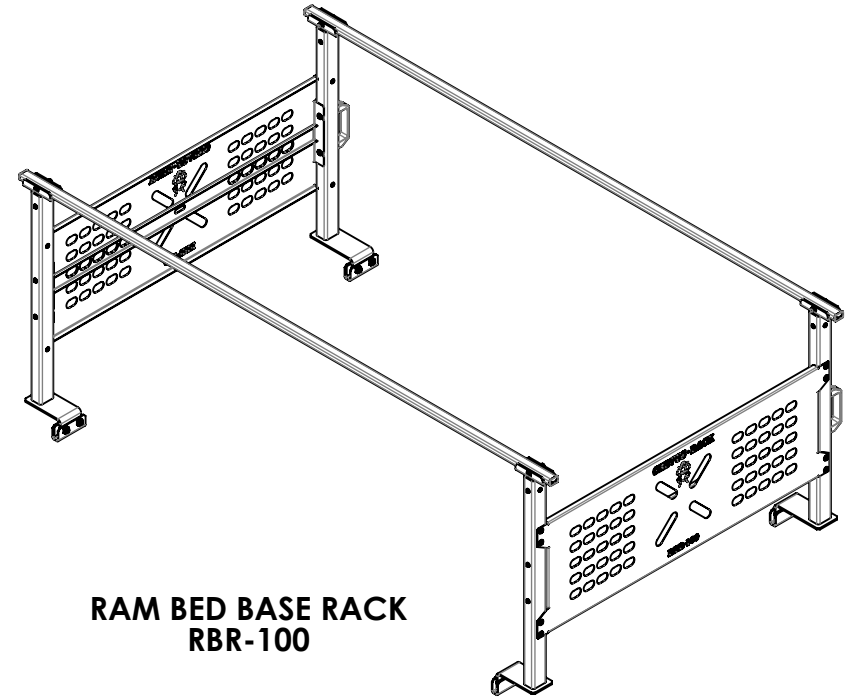

MODEL: RBR-100D:\Roberto\Documents\HABILIS CERVUS Files\+CERVUS\CERVUS-PROJECTS\DODGE COMPONENTS\RBR-100 DODGE RAM BED RACK\SW\SW DRAWINGS\

CERVUS®

DRW: RBR-100
PRJ: RAM 1500 BED RACK

DRAW BY: RV SCALE: 1:20
APRVD BY: RV DATE: 11/05/2021

PAGE:
1 OF 2

REV.
0

MODEL: RBR-100D:\Roberto\Documents\HABILIS CERVUS Files\CERVUS PROJECTS\DODGE COMPONENTS\RBR-100 DODGE RAM BED RACK\SW\SW DRAWINGS\

**RAM BED BASE RACK
RBR-100**

RBR-100-BOM

ITEM NO.	PART NUMBER	DESCRIPTION	QTY.
1	RBR-200	PILLAR-H ASSEMBLY	2
2	RBR-201	PILLAR-H ASSEMBLY	2
3	RBR-202	CLAMP ASSEMBLY	4
4	RBR-400	CROSS BAR ASSEMBLY	2
5	RBR-500X	SIDE PANEL ASSEMBLY	2
6	COTS-CVS-0001	1/4-20X2-1/4" BLACK OXIDE SS BUTTON HEAD HEX SCREW	4
7	COTS-CVS-0002	1/4-20 BLACK OXIDE HEX LOCKNUT	4
8	COTS-CVS-0003	1/4"X5/8"OD BLACK-OXIDE SS FLAT WASHER	36
9	COTS-CVS-0006	PLASTIC PULL HANDLE	2
10	COTS-CVS-0007	1/4-20X1" CLASS 12.9 SOCKET HEAD CAP SCREW	4
11	COTS-CVS-0010	1/4-20X7/8" 18-8 SS BUTTON HEAD HEX DRIVE SCREW	4
12	COTS-CVS-0017	1/4"X29/64"OD BLACK-OXIDE SS FLAT WASHER	4
13	COTS-CVS-0034	1/4-20X5/8" BLACK OXIDE SS BUTTON HEX HEAD SCREW	30

DRW: RBR-100	DRAW BY: RV	SCALE: 1:20	PAGE:	REV.
PRJ: RAM 1500 BED RACK	APRVD BY:RV	DATE: 11/05/2021	2 OF 2	0