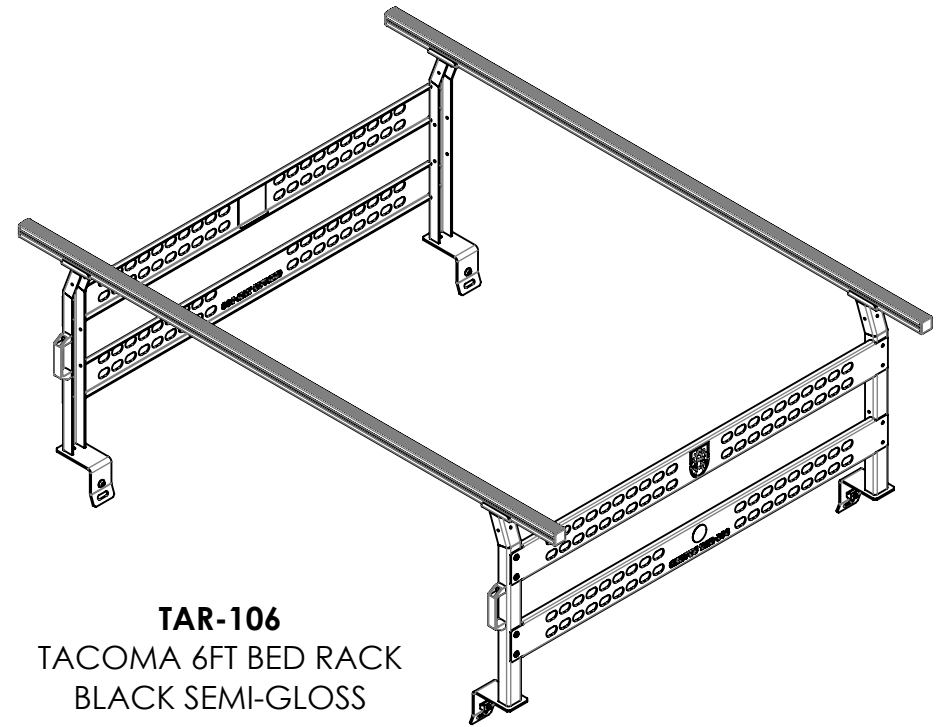

MODEL: TAR-106D:\Roberto\Documents\+HABILIS CERVUS FILES\+CERVUS-PROJECTS\TOYOTA ACCESSORIES\TAR-106 TACOMA 6FT BED RACK (3RD GEN.)\SW\

TAR-106
TACOMA 6FT BED RACK
BLACK SEMI-GLOSS

DRW: TAR-106	DRAW BY: RV	SCALE: 1:20	PAGE:	REV.
PRJ: TACOMA 6FT BED RACK	APRVD BY: RV	DATE: 07/05/2023	1 OF 2	0

MODEL: TAR-106D:\Roberto\Documents\+HABILIS CERVUS FILES\+CERVUS-PROJECTS\TOYOTA ACCESSORIES\TAR-106 TACOMA 6FT BED RACK (3RD GEN.)\SW\

TAR-106
TACOMA 6FT BED RACK
HEAVY LOAD BAR

TAR-106-BOM

ITEM NO.	PART NUMBER	DESCRIPTION	QTY.
1	TAR-200	PILLAR ASSEMBLY	4
2	TAR-302	TOP SIDE BAR ASSEMBLY	2
3	TAR-301	BOTTOM SIDE BAR ASSEMBLY	2
4	TYP-CVS-A003	2000MM CARGO BAR ASSEMBLY	2
5	COTS-CVS-0010	1/4-20X7/8" BLACK OXIDE SS BUTTON HEX HEAD SCREW	20
6	COTS-CVS-0003	1/4"X5/8"OD BLACK-OXIDE SS FLAT WASHER	36
7	COTS-CVS-0002	1/4-20 BLACK OXIDE HEX LOCKNUT	16
8	COTS-CVS-0059	1/4"X1/2"OD BLACK-OXIDE SS SPRING LOCK WASHER	8
9	COTS-CVS-0007	1/4-20X3/4" BLACK OXIDE SS BUTTON HEX HEAD SCREW	4
10	COTS-CVS-0012	M12-1.75 FULLY THRDED T-SLOT NUT	4
11	COTS-CVS-0014	M12-1.75X25 BLACK OXIDE STEEL BUTTON HEX HEAD SCREW	4
12	COTS-CVS-0006	PLASTIC PULL HANDLE	2

CERVUS®

DRW: TAR-106	DRAW BY: RV	SCALE: 1:20	PAGE:	REV.
PRJ: TACOMA 6FT BED RACK	APRVD BY:RV	DATE: 07/05/2023	2 OF 2	0