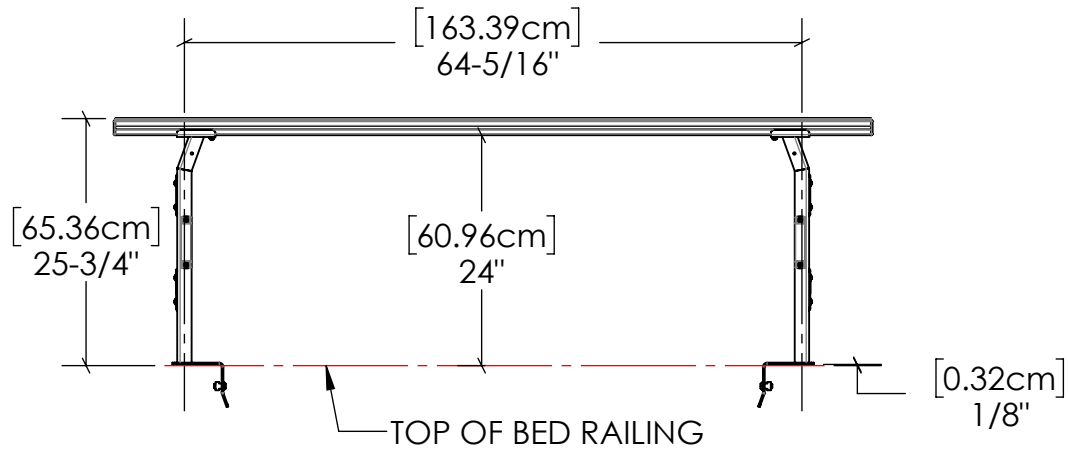

MODEL: TAR-106D:\Roberto\Documents\+HABILIS CERVUS FILES\+CERVUS-PROJECTS\TOYOTA ACCESSORIES\TAR-106 TACOMA 6FT BED RACK (3RD GEN.)\SW\

TAR-106
TACOMA 6FT BED RACK
BLACK SEMI-GLOSS

DRW: TAR-106	DRAW BY: RV	SCALE: 1:20	PAGE:	REV.
PRJ: TACOMA 6FT BED RACK	APRVD BY: RV	DATE: 07/05/2023	1 OF 2	0

MODEL: TAR-106D:\Roberto\Documents\+HABILIS CERVUS FILES\+CERVUS-PROJECTS\TOYOTA ACCESSORIES\TAR-106 TACOMA 6FT BED RACK (3RD GEN.)\SW\

TAR-106
TACOMA 6FT BED RACK
HEAVY LOAD BAR

TAR-106-BOM

ITEM NO.	PART NUMBER	DESCRIPTION	QTY.
1	TAR-200	PILLAR ASSEMBLY	4
2	TAR-302	TOP SIDE BAR ASSEMBLY	2
3	TAR-301	BOTTOM SIDE BAR ASSEMBLY	2
4	TYP-CVS-A003	2000MM CARGO BAR ASSEMBLY	2
5	COTS-CVS-0010	1/4-20X7/8" BLACK OXIDE SS BUTTON HEX HEAD SCREW	20
6	COTS-CVS-0003	1/4"X5/8"OD BLACK-OXIDE SS FLAT WASHER	36
7	COTS-CVS-0002	1/4-20 BLACK OXIDE HEX LOCKNUT	16
8	COTS-CVS-0059	1/4"X1/2"OD BLACK-OXIDE SS SPRING LOCK WASHER	8
9	COTS-CVS-0007	1/4-20X3/4" BLACK OXIDE SS BUTTON HEX HEAD SCREW	4
10	COTS-CVS-0012	M12-1.75 FULLY THRDED T-SLOT NUT	4
11	COTS-CVS-0014	M12-1.75X25 BLACK OXIDE STEEL BUTTON HEX HEAD SCREW	4
12	COTS-CVS-0006	PLASTIC PULL HANDLE	2

CERVUS®

DRW: TAR-106	DRAW BY: RV	SCALE: 1:20	PAGE:	REV.
PRJ: TACOMA 6FT BED RACK	APRVD BY:RV	DATE: 07/05/2023	2 OF 2	0