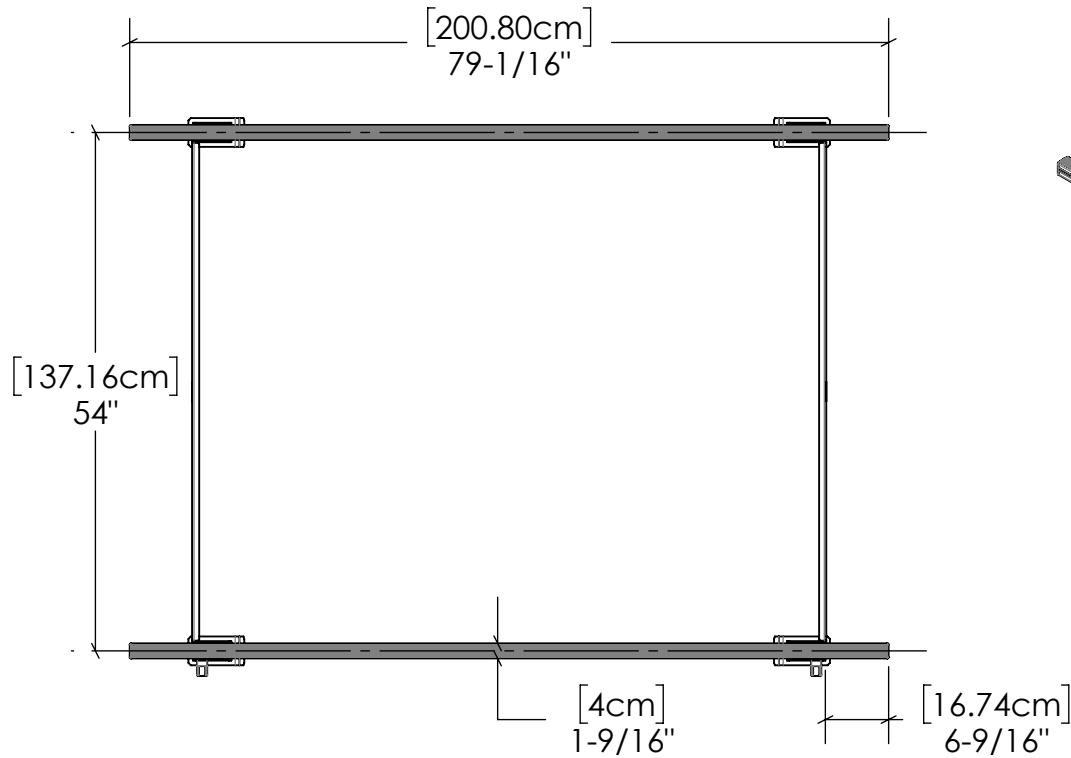

MODEL: TAR-106D:\Roberto\Documents\+HABILIS CERVUS FILES\+CERVUS-PROJECTS\TOYOTA ACCESSORIES\TAR-106 TACOMA 6FT BED RACK (3RD GEN.)\SW\

TAR-106
TACOMA 6FT BED RACK
BLACK SEMI-GLOSS

DRW: TAR-106	DRAW BY: RV	SCALE: 1:20	PAGE:	REV.
PRJ: TACOMA 6FT BED RACK	APRVD BY: RV	DATE: 07/05/2023	1 OF 2	0

MODEL: TAR-106D:\Roberto\Documents\+HABILIS CERVUS FILES\+CERVUS-PROJECTS\TOYOTA ACCESSORIES\TAR-106 TACOMA 6FT BED RACK (3RD GEN.)\SW\

TAR-106
TACOMA 6FT BED RACK
HEAVY LOAD BAR

TAR-106-BOM

ITEM NO.	PART NUMBER	DESCRIPTION	QTY.
1	TAR-200	PILLAR ASSEMBLY	4
2	TAR-302	TOP SIDE BAR ASSEMBLY	2
3	TAR-301	BOTTOM SIDE BAR ASSEMBLY	2
4	TYP-CVS-A003	2000MM CARGO BAR ASSEMBLY	2
5	COTS-CVS-0010	1/4-20X7/8" BLACK OXIDE SS BUTTON HEX HEAD SCREW	20
6	COTS-CVS-0003	1/4"X5/8"OD BLACK-OXIDE SS FLAT WASHER	36
7	COTS-CVS-0002	1/4-20 BLACK OXIDE HEX LOCKNUT	16
8	COTS-CVS-0059	1/4"X1/2"OD BLACK-OXIDE SS SPRING LOCK WASHER	8
9	COTS-CVS-0007	1/4-20X3/4" BLACK OXIDE SS BUTTON HEX HEAD SCREW	4
10	COTS-CVS-0012	M12-1.75 FULLY THRDED T-SLOT NUT	4
11	COTS-CVS-0014	M12-1.75X25 BLACK OXIDE STEEL BUTTON HEX HEAD SCREW	4
12	COTS-CVS-0006	PLASTIC PULL HANDLE	2

CERVUS®

DRW: TAR-106	DRAW BY: RV	SCALE: 1:20	PAGE:	REV.
PRJ: TACOMA 6FT BED RACK	APRVD BY:RV	DATE: 07/05/2023	2 OF 2	0