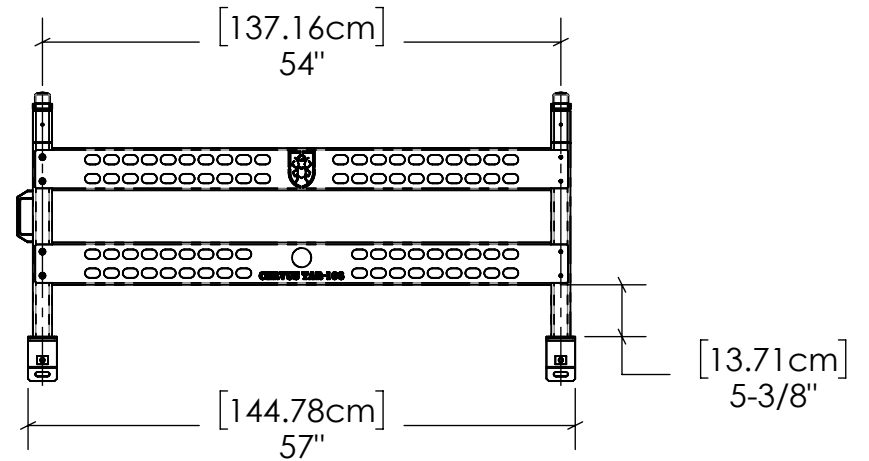

MODEL: TAR-106D:\Roberto\Documents\+HABILIS CERVUS FILES\+CERVUS-PROJECTS\TOYOTA ACCESSORIES\TAR-106 TACOMA 6FT BED RACK (3RD GEN.)\SW\

TAR-106
TACOMA 6FT BED RACK
BLACK SEMI-GLOSS

DRW: TAR-106	DRAW BY: RV	SCALE: 1:20	PAGE:	REV.
PRJ: TACOMA 6FT BED RACK	APRVD BY: RV	DATE: 07/05/2023	1 OF 2	0

MODEL: TAR-106D:\Roberto\Documents\+HABILIS CERVUS FILES\+CERVUS-PROJECTS\TOYOTA ACCESSORIES\TAR-106 TACOMA 6FT BED RACK (3RD GEN.)\SW\

TAR-106
TACOMA 6FT BED RACK
HEAVY LOAD BAR

TAR-106-BOM

ITEM NO.	PART NUMBER	DESCRIPTION	QTY.
1	TAR-200	PILLAR ASSEMBLY	4
2	TAR-302	TOP SIDE BAR ASSEMBLY	2
3	TAR-301	BOTTOM SIDE BAR ASSEMBLY	2
4	TYP-CVS-A003	2000MM CARGO BAR ASSEMBLY	2
5	COTS-CVS-0010	1/4-20X7/8" BLACK OXIDE SS BUTTON HEX HEAD SCREW	20
6	COTS-CVS-0003	1/4"X5/8"OD BLACK-OXIDE SS FLAT WASHER	36
7	COTS-CVS-0002	1/4-20 BLACK OXIDE HEX LOCKNUT	16
8	COTS-CVS-0059	1/4"X1/2"OD BLACK-OXIDE SS SPRING LOCK WASHER	8
9	COTS-CVS-0007	1/4-20X3/4" BLACK OXIDE SS BUTTON HEX HEAD SCREW	4
10	COTS-CVS-0012	M12-1.75 FULLY THRDED T-SLOT NUT	4
11	COTS-CVS-0014	M12-1.75X25 BLACK OXIDE STEEL BUTTON HEX HEAD SCREW	4
12	COTS-CVS-0006	PLASTIC PULL HANDLE	2

CERVUS®

DRW: TAR-106	DRAW BY: RV	SCALE: 1:20	PAGE:	REV.
PRJ: TACOMA 6FT BED RACK	APRVD BY:RV	DATE: 07/05/2023	2 OF 2	0