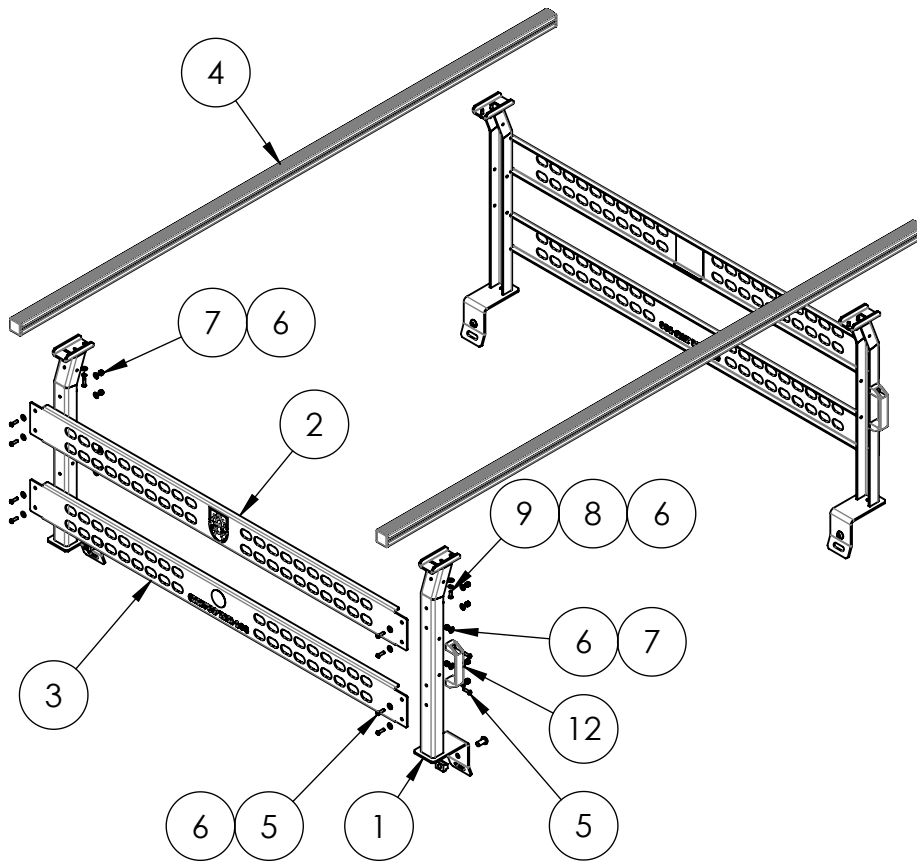

MODEL: TAR-106D:\Roberto\Documents\+HABILIS CERVUS FILES\+CERVUS-PROJECTS\TOYOTA ACCESSORIES\TAR-106 TACOMA 6FT BED RACK (3RD GEN.)\SW\

TAR-106
TACOMA 6FT BED RACK
BLACK SEMI-GLOSS

DRW: TAR-106	DRAW BY: RV	SCALE: 1:20	PAGE:	REV.
PRJ: TACOMA 6FT BED RACK	APRVD BY: RV	DATE: 07/05/2023	1 OF 2	0

MODEL: TAR-106D:\Roberto\Documents\+HABILIS CERVUS FILES\+CERVUS-PROJECTS\TOYOTA ACCESSORIES\TAR-106 TACOMA 6FT BED RACK (3RD GEN.)\SW\

TAR-106
TACOMA 6FT BED RACK
HEAVY LOAD BAR

TAR-106-BOM

ITEM NO.	PART NUMBER	DESCRIPTION	QTY.
1	TAR-200	PILLAR ASSEMBLY	4
2	TAR-302	TOP SIDE BAR ASSEMBLY	2
3	TAR-301	BOTTOM SIDE BAR ASSEMBLY	2
4	TYP-CVS-A003	2000MM CARGO BAR ASSEMBLY	2
5	COTS-CVS-0010	1/4-20X7/8" BLACK OXIDE SS BUTTON HEX HEAD SCREW	20
6	COTS-CVS-0003	1/4"X5/8"OD BLACK-OXIDE SS FLAT WASHER	36
7	COTS-CVS-0002	1/4-20 BLACK OXIDE HEX LOCKNUT	16
8	COTS-CVS-0059	1/4"X1/2"OD BLACK-OXIDE SS SPRING LOCK WASHER	8
9	COTS-CVS-0007	1/4-20X3/4" BLACK OXIDE SS BUTTON HEX HEAD SCREW	4
10	COTS-CVS-0012	M12-1.75 FULLY THRDED T-SLOT NUT	4
11	COTS-CVS-0014	M12-1.75X25 BLACK OXIDE STEEL BUTTON HEX HEAD SCREW	4
12	COTS-CVS-0006	PLASTIC PULL HANDLE	2

CERVUS®

DRW: TAR-106	DRAW BY: RV	SCALE: 1:20	PAGE:	REV.
PRJ: TACOMA 6FT BED RACK	APRVD BY:RV	DATE: 07/05/2023	2 OF 2	0