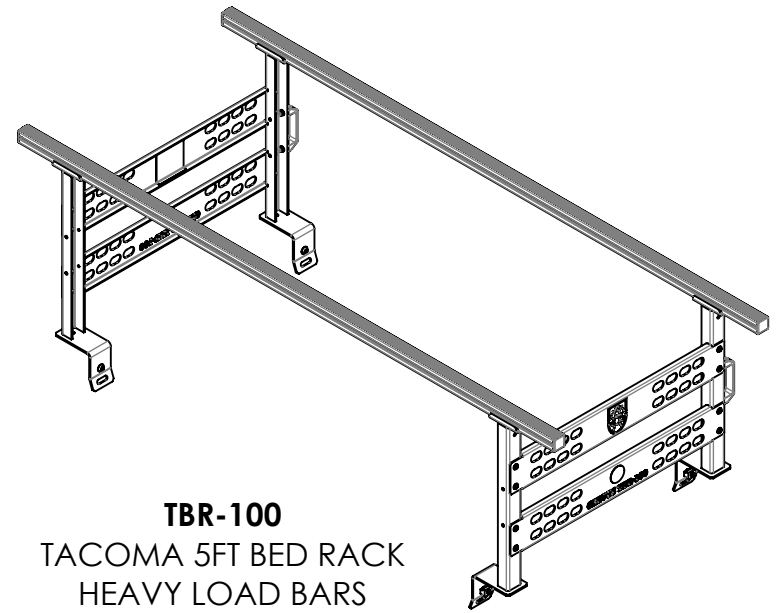

MODEL: TBR-100D:\Roberto\Documents\+HABILIS CERVUS FILES\+CERVUS-PROJECTS\TOYOTA ACCESSORIES\TBR-100 TACOMA 5FT BED RACK (3RD GEN.)\SW1

TBR-100
TACOMA 5FT BED RACK
HEAVY LOAD BARS

DRW: TBR-100	DRAW BY: RV	SCALE: 1:20	PAGE:	REV.
PRJ: TACOMA 5FT BED RACK	APRVD BY: RV	DATE: 08/05/2023	1 OF 2	2

MODEL: TBR-100D:\Roberto\Documents\HABILIS\CERVUS FILES\CERVUS-PROJECTS\TOYOTA ACCESSORIES\TBR-100 TACOMA 5FT BED RACK (3RD GEN)\SW

TBR-100
TACOMA 5FT BED RACK
HEAVY LOAD BARS

ITEM NO.	SW-File Name (File Name)	DESCRIPTION	QTY.
1	TBR-200	PILLAR ASSEMBLY	4
2	TBR-301	TOP SIDE BAR ASSEMBLY	2
3	TBR-302	BOTTOM SIDE BAR ASSEMBLY	2
4	TYP-CVS-A006	2000MM 40X40 HEAVY CARGO BAR	2
5	COTS-CVS-0010	1/4-20X7/8" 18-8 SS BUTTON HEAD HEX DRIVE SCREW	28
6	COTS-CVS-0003	1/4"X5/8"OD BLACK-OXIDE SS FLAT WASHER	44
7	COTS-CVS-0002	1/4-20 BLACK OXIDE HEX LOCKNUT	20
8	COTS-CVS-0059	18-8 Stainless Steel Split Lock Washer	8
9	COTS-CVS-0012	M12-1.75 FULLY THRDED T-SLOT NUT	4
10	COTS-CVS-0014	M12-1.75X25 BLACK OXIDE STEEL BUTTON HEX HEAD SCREW	4
11	COTS-CVS-0006	PLASTIC PULL HANDLE	2

DRW: TBR-100	DRAW BY: RV	SCALE: 1:20	PAGE:	REV.
PRJ: TACOMA 5FT BED RACK	APRVD BY: RV	DATE: 08/05/2023	2 OF 2	2