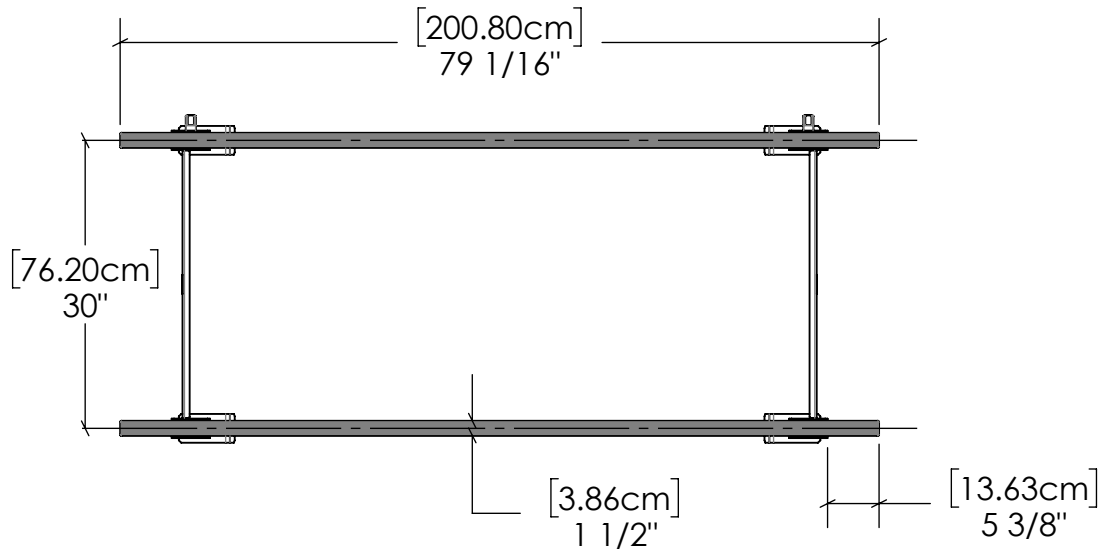

MODEL: TBR-100D:\Roberto\Documents\+HABILIS CERVUS FILES\+CERVUS-PROJECTS\TOYOTA ACCESSORIES\TBR-100 TACOMA 5FT BED RACK (3RD GEN.)\SW1

TBR-100
TACOMA 5FT BED RACK
HEAVY LOAD BARS

DRW: TBR-100	DRAW BY: RV	SCALE: 1:20	PAGE:	REV.
PRJ: TACOMA 5FT BED RACK	APRVD BY: RV	DATE: 08/05/2023	1 OF 2	2

MODEL: TBR-100D:\Roberto\Documents\HABILIS\CERVUS FILES\CERVUS-PROJECTS\TOYOTA ACCESSORIES\TBR-100 TACOMA 5FT BED RACK (3RD GEN)\SW

TBR-100
TACOMA 5FT BED RACK
HEAVY LOAD BARS

ITEM NO.	SW-File Name (File Name)	DESCRIPTION	QTY.
1	TBR-200	PILLAR ASSEMBLY	4
2	TBR-301	TOP SIDE BAR ASSEMBLY	2
3	TBR-302	BOTTOM SIDE BAR ASSEMBLY	2
4	TYP-CVS-A006	2000MM 40X40 HEAVY CARGO BAR	2
5	COTS-CVS-0010	1/4-20X7/8" 18-8 SS BUTTON HEAD HEX DRIVE SCREW	28
6	COTS-CVS-0003	1/4"X5/8"OD BLACK-OXIDE SS FLAT WASHER	44
7	COTS-CVS-0002	1/4-20 BLACK OXIDE HEX LOCKNUT	20
8	COTS-CVS-0059	18-8 Stainless Steel Split Lock Washer	8
9	COTS-CVS-0012	M12-1.75 FULLY THRDED T-SLOT NUT	4
10	COTS-CVS-0014	M12-1.75X25 BLACK OXIDE STEEL BUTTON HEX HEAD SCREW	4
11	COTS-CVS-0006	PLASTIC PULL HANDLE	2

DRW: TBR-100	DRAW BY: RV	SCALE: 1:20	PAGE:	REV.
PRJ: TACOMA 5FT BED RACK	APRVD BY: RV	DATE: 08/05/2023	2 OF 2	2