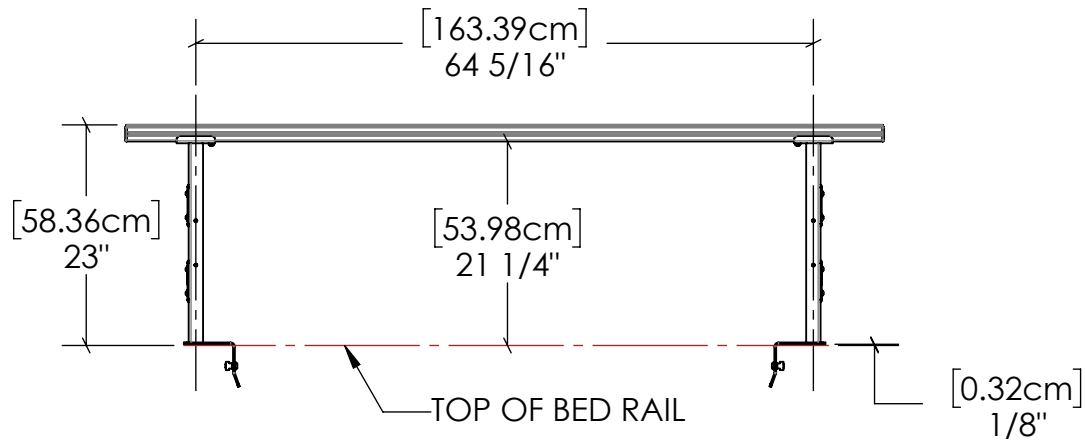

MODEL: TBR-100D:\Roberto\Documents\+HABILIS CERVUS FILES\+CERVUS-PROJECTS\TOYOTA ACCESSORIES\TBR-100 TACOMA 5FT BED RACK (3RD GEN.)\SW1

TBR-100
TACOMA 5FT BED RACK
HEAVY LOAD BARS

DRW: TBR-100	DRAW BY: RV	SCALE: 1:20	PAGE:	REV.
PRJ: TACOMA 5FT BED RACK	APRVD BY: RV	DATE: 08/05/2023	1 OF 2	2

MODEL: TBR-100D:\Roberto\Documents\HABILIS\CERVUS FILES\CERVUS-PROJECTS\TOYOTA ACCESSORIES\TBR-100 TACOMA 5FT BED RACK (3RD GEN)\SW

TBR-100
TACOMA 5FT BED RACK
HEAVY LOAD BARS

ITEM NO.	SW-File Name (File Name)	DESCRIPTION	QTY.
1	TBR-200	PILLAR ASSEMBLY	4
2	TBR-301	TOP SIDE BAR ASSEMBLY	2
3	TBR-302	BOTTOM SIDE BAR ASSEMBLY	2
4	TYP-CVS-A006	2000MM 40X40 HEAVY CARGO BAR	2
5	COTS-CVS-0010	1/4-20X7/8" 18-8 SS BUTTON HEAD HEX DRIVE SCREW	28
6	COTS-CVS-0003	1/4"X5/8"OD BLACK-OXIDE SS FLAT WASHER	44
7	COTS-CVS-0002	1/4-20 BLACK OXIDE HEX LOCKNUT	20
8	COTS-CVS-0059	18-8 Stainless Steel Split Lock Washer	8
9	COTS-CVS-0012	M12-1.75 FULLY THRDED T-SLOT NUT	4
10	COTS-CVS-0014	M12-1.75X25 BLACK OXIDE STEEL BUTTON HEX HEAD SCREW	4
11	COTS-CVS-0006	PLASTIC PULL HANDLE	2

DRW: TBR-100	DRAW BY: RV	SCALE: 1:20	PAGE:	REV.
PRJ: TACOMA 5FT BED RACK	APRVD BY: RV	DATE: 08/05/2023	2 OF 2	2