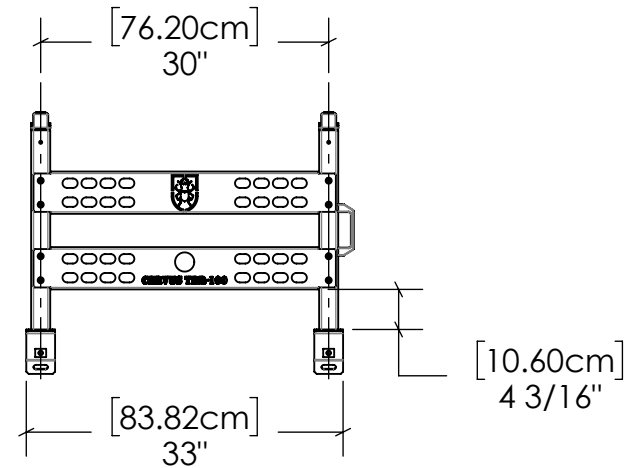

MODEL: TBR-100D:\Roberto\Documents\+HABILIS CERVUS FILES\+CERVUS-PROJECTS\TOYOTA ACCESSORIES\TBR-100 TACOMA 5FT BED RACK (3RD GEN.)\SW1

TBR-100
TACOMA 5FT BED RACK
HEAVY LOAD BARS

DRW: TBR-100	DRAW BY: RV	SCALE: 1:20	PAGE:	REV.
PRJ: TACOMA 5FT BED RACK	APRVD BY: RV	DATE: 08/05/2023	1 OF 2	2

MODEL: TBR-100D:\Roberto\Documents\HABILIS\CERVUS FILES\CERVUS-PROJECTS\TOYOTA ACCESSORIES\TBR-100 TACOMA 5FT BED RACK (3RD GEN)\SW

TBR-100
TACOMA 5FT BED RACK
HEAVY LOAD BARS

ITEM NO.	SW-File Name (File Name)	DESCRIPTION	QTY.
1	TBR-200	PILLAR ASSEMBLY	4
2	TBR-301	TOP SIDE BAR ASSEMBLY	2
3	TBR-302	BOTTOM SIDE BAR ASSEMBLY	2
4	TYP-CVS-A006	2000MM 40X40 HEAVY CARGO BAR	2
5	COTS-CVS-0010	1/4-20X7/8" 18-8 SS BUTTON HEAD HEX DRIVE SCREW	28
6	COTS-CVS-0003	1/4"X5/8"OD BLACK-OXIDE SS FLAT WASHER	44
7	COTS-CVS-0002	1/4-20 BLACK OXIDE HEX LOCKNUT	20
8	COTS-CVS-0059	18-8 Stainless Steel Split Lock Washer	8
9	COTS-CVS-0012	M12-1.75 FULLY THRDED T-SLOT NUT	4
10	COTS-CVS-0014	M12-1.75X25 BLACK OXIDE STEEL BUTTON HEX HEAD SCREW	4
11	COTS-CVS-0006	PLASTIC PULL HANDLE	2

DRW: TBR-100	DRAW BY: RV	SCALE: 1:20	PAGE:	REV.
PRJ: TACOMA 5FT BED RACK	APRVD BY: RV	DATE: 08/05/2023	2 OF 2	2