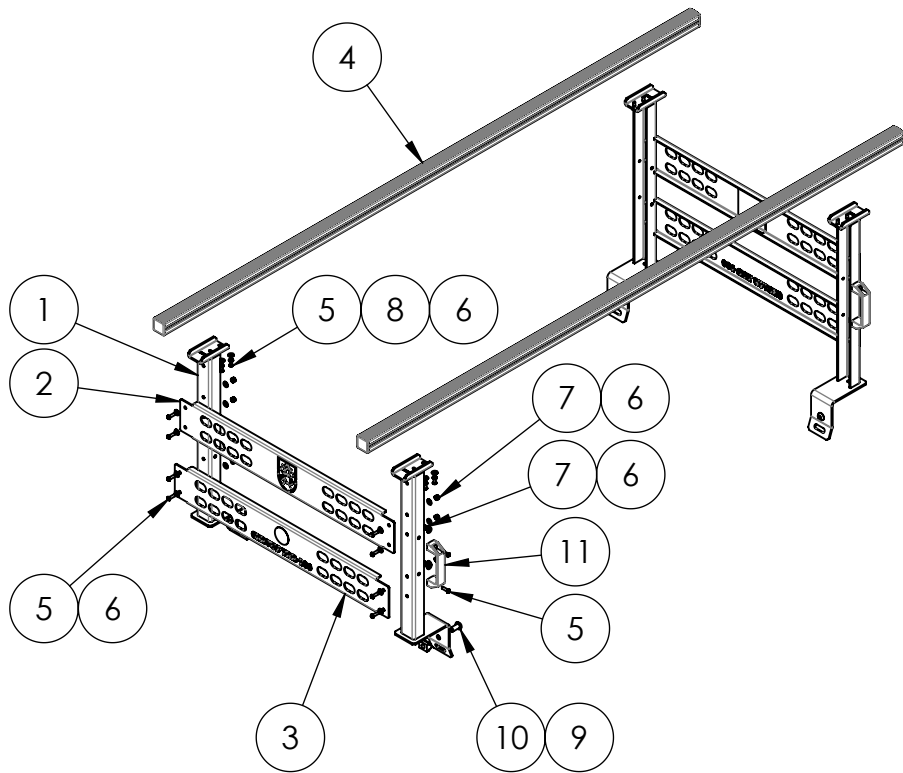

MODEL: TBR-100D:\Roberto\Documents\+HABILIS CERVUS FILES\+CERVUS-PROJECTS\TOYOTA ACCESSORIES\TBR-100 TACOMA 5FT BED RACK (3RD GEN.)\SW1

TBR-100
TACOMA 5FT BED RACK
HEAVY LOAD BARS

DRW: TBR-100	DRAW BY: RV	SCALE: 1:20	PAGE:	REV.
PRJ: TACOMA 5FT BED RACK	APRVD BY: RV	DATE: 08/05/2023	1 OF 2	2

MODEL: TBR-100D:\Roberto\Documents\HABILIS\CERVUS FILES\CERVUS-PROJECTS\TOYOTA ACCESSORIES\TBR-100 TACOMA 5FT BED RACK (3RD GEN)\SW

TBR-100
TACOMA 5FT BED RACK
HEAVY LOAD BARS

ITEM NO.	SW-File Name (File Name)	DESCRIPTION	QTY.
1	TBR-200	PILLAR ASSEMBLY	4
2	TBR-301	TOP SIDE BAR ASSEMBLY	2
3	TBR-302	BOTTOM SIDE BAR ASSEMBLY	2
4	TYP-CVS-A006	2000MM 40X40 HEAVY CARGO BAR	2
5	COTS-CVS-0010	1/4-20X7/8" 18-8 SS BUTTON HEAD HEX DRIVE SCREW	28
6	COTS-CVS-0003	1/4"X5/8"OD BLACK-OXIDE SS FLAT WASHER	44
7	COTS-CVS-0002	1/4-20 BLACK OXIDE HEX LOCKNUT	20
8	COTS-CVS-0059	18-8 Stainless Steel Split Lock Washer	8
9	COTS-CVS-0012	M12-1.75 FULLY THRDED T-SLOT NUT	4
10	COTS-CVS-0014	M12-1.75X25 BLACK OXIDE STEEL BUTTON HEX HEAD SCREW	4
11	COTS-CVS-0006	PLASTIC PULL HANDLE	2

DRW: TBR-100	DRAW BY: RV	SCALE: 1:20	PAGE:	REV.
PRJ: TACOMA 5FT BED RACK	APRVD BY: RV	DATE: 08/05/2023	2 OF 2	2