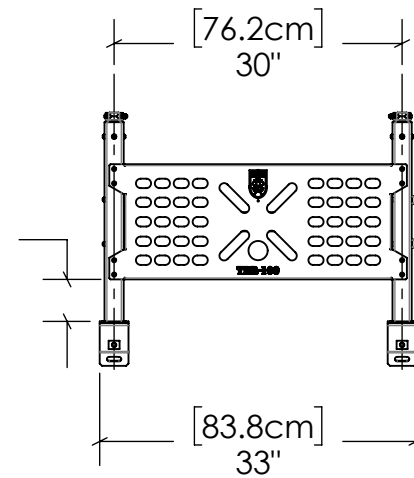

MODEL: TBR-100-ASSEMBLED; \Documents\HABILIS CERVUS Files\+CERVUS\PROJECTS\TOYOTA COMPONENTS\TOYOTA\TACOMA BED RACK\SW\SW DRAWINGS\

TOYOTA TACOMA BED BASE RACK
TBR-100

[11.1cm]
4 3/8"

CERVUS®

DRW: TBR-100-ASSEMBLED

PRJ: TACOMA BED RACK

DRAW BY: RV

APRVD BY: RV

SCALE: 1:20

DATE: 11/05/2021

PAGE:

1 OF 2

REV.

2

MODEL: TBR-100-ASSEMBLED\Roberto\Documents\HABILIS\ CERVUS Files\+CERVUS\PROJECTS\TOYOTA COMPONENTS\TBR-100 2018 TACOMA BED RACK\SW\SW DRAWINGS\

**TOYOTA TACOMA BED BASE RACK
TBR-100**

TBR-100-BOM

ITEM NO.	PART NUMBER	DESCRIPTION	QTY.
1	TBR-200	PILLAR ASSEMBLY	4
2	TBR-400	CROSS BAR ASSEMBLY	2
3	TBR-500B	BASE RACK MOLLE PANEL ASSEMBLY	2
4	COTS-CVS-0002	1/4-20 BLACK OXIDE HEX LOCKNUT	4
5	COTS-CVS-0003	1/4"X5/8"OD BLACK-OXIDE SS FLAT WASHER	4
6	COTS-CVS-0006	PLASTIC PULL HANDLE	2
7	COTS-CVS-0007	1/4-20X1" CLASS 12.9 SOCKET HEAD CAP SCREW	4
8	COTS-CVS-0010	1/4-20X7/8" _18-8 SS BUTTON HEAD HEX DRIVE SCREW	44
9	COTS-CVS-0012	M12-1.75 FULLY THRDED T-SLOT NUT	4
10	COTS-CVS-0013	M12-1.75 STEEL EYEBOLT	2
11	COTS-CVS-0014	M12-1.75X25 BLACK OXIDE STEEL BUTTON HEX HEAD SCREW	2
12	COTS-CVS-0017	1/4"X29/64"OD BLACK-OXIDE SS FLAT WASHER	4
13	COTS-CVS-0001	1/4-20X2-1/4" BLACK OXIDE SS BUTTON HEAD HEX SCREW	4
14	COTS-TBR-0009	STICKER	2

DRW: TBR-100-ASSEMBLED	DRAW BY: RV	SCALE: 1:20	PAGE:	REV.
PRJ: TACOMA BED RACK	APRVD BY:RV	DATE: 11/05/2021	2 OF 2	2