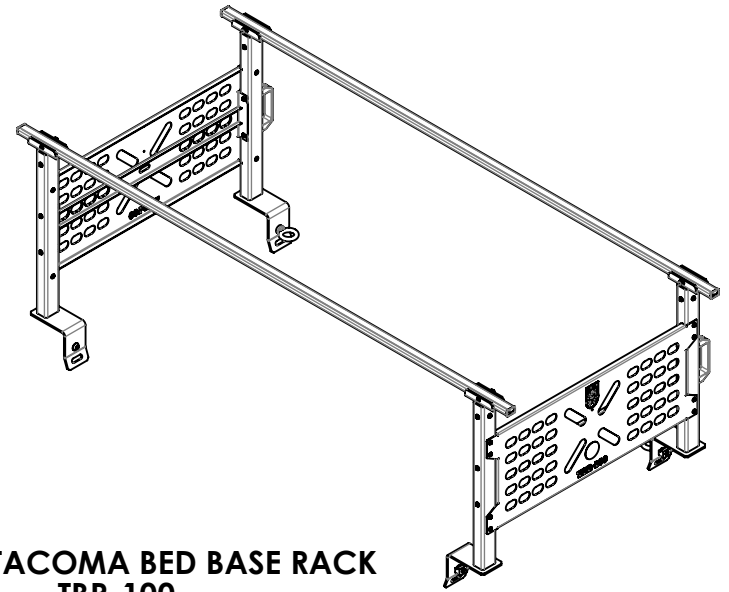

MODEL: TBR-100-ASSEMBLED; \Documents\HABILIS CERVUS Files\+CERVUS\PROJECTS\TOYOTA COMPONENTS\TOYOTA\TACOMA BED RACK\SW\SW DRAWINGS\

TOYOTA TACOMA BED BASE RACK
TBR-100

[11.1cm]
4 3/8"

CERVUS®

DRW: TBR-100-ASSEMBLED

PRJ: TACOMA BED RACK

DRAW BY: RV

APRVD BY: RV

SCALE: 1:20

DATE: 11/05/2021

PAGE:

1 OF 2

REV.

2

MODEL: TBR-100-ASSEMBLED\Roberto\Documents\HABILIS\ CERVUS Files\+CERVUS\PROJECTS\TOYOTA COMPONENTS\TBR-100 2018 TACOMA BED RACK\SW\SW DRAWINGS\

**TOYOTA TACOMA BED BASE RACK
TBR-100**

TBR-100-BOM

ITEM NO.	PART NUMBER	DESCRIPTION	QTY.
1	TBR-200	PILLAR ASSEMBLY	4
2	TBR-400	CROSS BAR ASSEMBLY	2
3	TBR-500B	BASE RACK MOLLE PANEL ASSEMBLY	2
4	COTS-CVS-0002	1/4-20 BLACK OXIDE HEX LOCKNUT	4
5	COTS-CVS-0003	1/4"X5/8"OD BLACK-OXIDE SS FLAT WASHER	4
6	COTS-CVS-0006	PLASTIC PULL HANDLE	2
7	COTS-CVS-0007	1/4-20X1" CLASS 12.9 SOCKET HEAD CAP SCREW	4
8	COTS-CVS-0010	1/4-20X7/8" _18-8 SS BUTTON HEAD HEX DRIVE SCREW	44
9	COTS-CVS-0012	M12-1.75 FULLY THRDED T-SLOT NUT	4
10	COTS-CVS-0013	M12-1.75 STEEL EYEBOLT	2
11	COTS-CVS-0014	M12-1.75X25 BLACK OXIDE STEEL BUTTON HEX HEAD SCREW	2
12	COTS-CVS-0017	1/4"X29/64"OD BLACK-OXIDE SS FLAT WASHER	4
13	COTS-CVS-0001	1/4-20X2-1/4" BLACK OXIDE SS BUTTON HEAD HEX SCREW	4
14	COTS-TBR-0009	STICKER	2

DRW: TBR-100-ASSEMBLED	DRAW BY: RV	SCALE: 1:20	PAGE:	REV.
PRJ: TACOMA BED RACK	APRVD BY:RV	DATE: 11/05/2021	2 OF 2	2