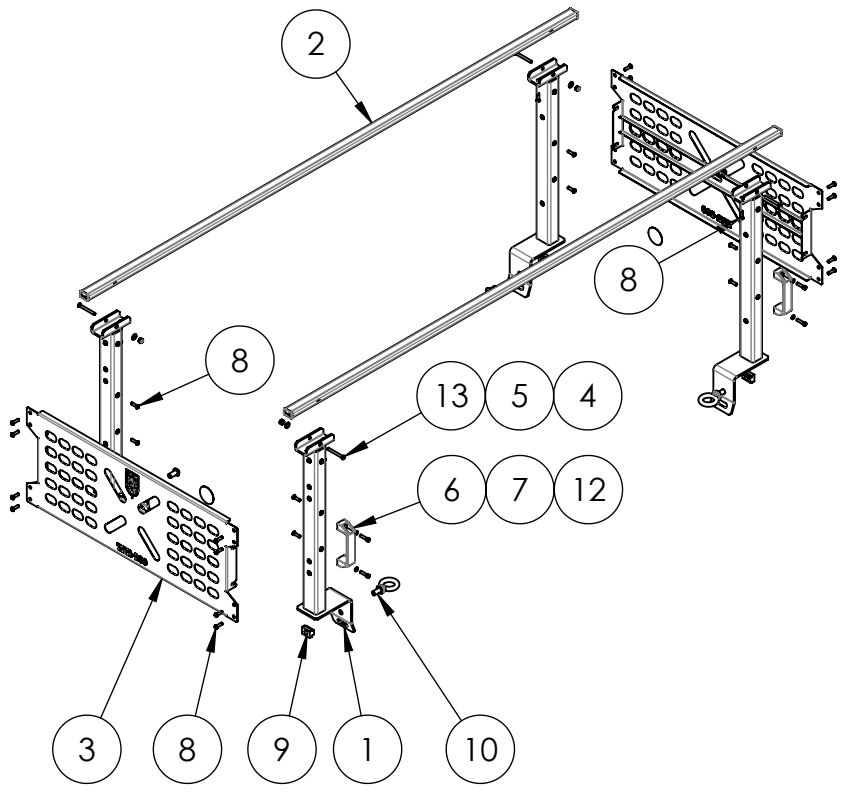

MODEL: TBR-100-ASSEMBLED; \Documents\HABILIS CERVUS Files\+CERVUS\PROJECTS\TOYOTA COMPONENTS\TOYOTA\TACOMA BED RACK\SW\SW DRAWINGS\

TOYOTA TACOMA BED BASE RACK
TBR-100

[11.1cm]
4 3/8"

CERVUS®

DRW: TBR-100-ASSEMBLED

PRJ: TACOMA BED RACK

DRAW BY: RV

APRVD BY: RV

SCALE: 1:20

DATE: 11/05/2021

PAGE:

1 OF 2

REV.

2

MODEL: TBR-100-ASSEMBLED\Roberto\Documents\HABILIS\ CERVUS Files\+CERVUS\PROJECTS\TOYOTA COMPONENTS\TBR-100 2018 TACOMA BED RACK\SW\SW DRAWINGS\

**TOYOTA TACOMA BED BASE RACK
TBR-100**

TBR-100-BOM

ITEM NO.	PART NUMBER	DESCRIPTION	QTY.
1	TBR-200	PILLAR ASSEMBLY	4
2	TBR-400	CROSS BAR ASSEMBLY	2
3	TBR-500B	BASE RACK MOLLE PANEL ASSEMBLY	2
4	COTS-CVS-0002	1/4-20 BLACK OXIDE HEX LOCKNUT	4
5	COTS-CVS-0003	1/4"X5/8"OD BLACK-OXIDE SS FLAT WASHER	4
6	COTS-CVS-0006	PLASTIC PULL HANDLE	2
7	COTS-CVS-0007	1/4-20X1" CLASS 12.9 SOCKET HEAD CAP SCREW	4
8	COTS-CVS-0010	1/4-20X7/8" _18-8 SS BUTTON HEAD HEX DRIVE SCREW	44
9	COTS-CVS-0012	M12-1.75 FULLY THRDED T-SLOT NUT	4
10	COTS-CVS-0013	M12-1.75 STEEL EYEBOLT	2
11	COTS-CVS-0014	M12-1.75X25 BLACK OXIDE STEEL BUTTON HEX HEAD SCREW	2
12	COTS-CVS-0017	1/4"X29/64"OD BLACK-OXIDE SS FLAT WASHER	4
13	COTS-CVS-0001	1/4-20X2-1/4" BLACK OXIDE SS BUTTON HEAD HEX SCREW	4
14	COTS-TBR-0009	STICKER	2

DRW: TBR-100-ASSEMBLED	DRAW BY: RV	SCALE: 1:20	PAGE:	REV.
PRJ: TACOMA BED RACK	APRVD BY:RV	DATE: 11/05/2021	2 OF 2	2