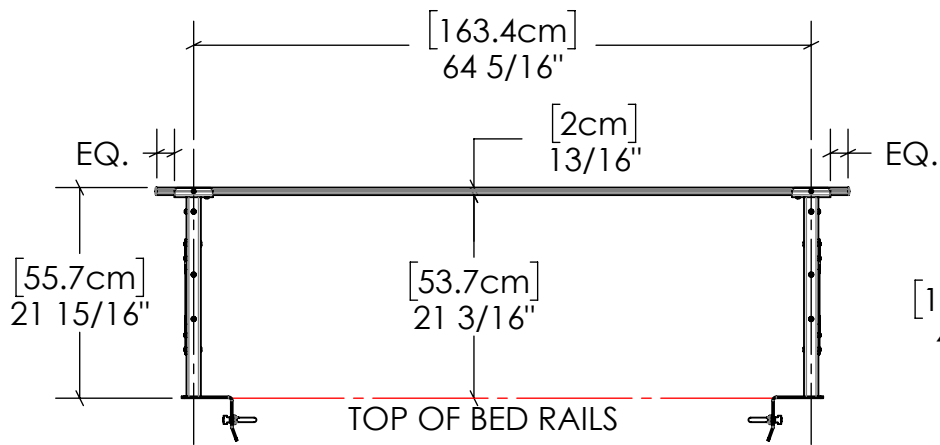

MODEL: TBR-100-ASSEMBLED; \Documents\HABILIS CERVUS Files\+CERVUS\PROJECTS\TOYOTA COMPONENTS\TOYOTA\TACOMA BED RACK\SW\SW DRAWINGS\

TOYOTA TACOMA BED BASE RACK
TBR-100

[11.1cm]
4 3/8"

CERVUS®

DRW: TBR-100-ASSEMBLED

PRJ: TACOMA BED RACK

DRAW BY: RV

APRVD BY: RV

SCALE: 1:20

DATE: 11/05/2021

PAGE:

1 OF 2

REV.

2

MODEL: TBR-100-ASSEMBLED\Roberto\Documents\HABILIS\ CERVUS Files\+CERVUS\PROJECTS\TOYOTA COMPONENTS\TBR-100 2018 TACOMA BED RACK\SW\SW DRAWINGS\

**TOYOTA TACOMA BED BASE RACK
TBR-100**

TBR-100-BOM

ITEM NO.	PART NUMBER	DESCRIPTION	QTY.
1	TBR-200	PILLAR ASSEMBLY	4
2	TBR-400	CROSS BAR ASSEMBLY	2
3	TBR-500B	BASE RACK MOLLE PANEL ASSEMBLY	2
4	COTS-CVS-0002	1/4-20 BLACK OXIDE HEX LOCKNUT	4
5	COTS-CVS-0003	1/4"X5/8"OD BLACK-OXIDE SS FLAT WASHER	4
6	COTS-CVS-0006	PLASTIC PULL HANDLE	2
7	COTS-CVS-0007	1/4-20X1" CLASS 12.9 SOCKET HEAD CAP SCREW	4
8	COTS-CVS-0010	1/4-20X7/8" _18-8 SS BUTTON HEAD HEX DRIVE SCREW	44
9	COTS-CVS-0012	M12-1.75 FULLY THRDED T-SLOT NUT	4
10	COTS-CVS-0013	M12-1.75 STEEL EYEBOLT	2
11	COTS-CVS-0014	M12-1.75X25 BLACK OXIDE STEEL BUTTON HEX HEAD SCREW	2
12	COTS-CVS-0017	1/4"X29/64"OD BLACK-OXIDE SS FLAT WASHER	4
13	COTS-CVS-0001	1/4-20X2-1/4" BLACK OXIDE SS BUTTON HEAD HEX SCREW	4
14	COTS-TBR-0009	STICKER	2

DRW: TBR-100-ASSEMBLED	DRAW BY: RV	SCALE: 1:20	PAGE:	REV.
PRJ: TACOMA BED RACK	APRVD BY:RV	DATE: 11/05/2021	2 OF 2	2