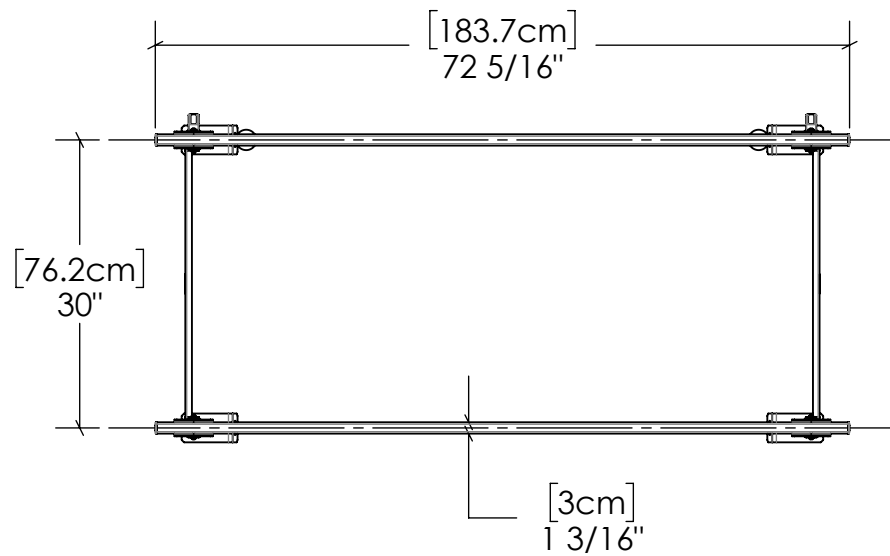

MODEL: TBR-100-ASSEMBLED; \Documents\HABILIS CERVUS Files\+CERVUS\PROJECTS\TOYOTA COMPONENTS\TOYOTA\TACOMA BED RACK\SW\SW DRAWINGS\

TOYOTA TACOMA BED BASE RACK
TBR-100

[11.1cm]
4 3/8"

CERVUS®

DRW: TBR-100-ASSEMBLED

PRJ: TACOMA BED RACK

DRAW BY: RV

APRVD BY: RV

SCALE: 1:20

DATE: 11/05/2021

PAGE:

1 OF 2

REV.

2

MODEL: TBR-100-ASSEMBLED\Roberto\Documents\HABILIS\ CERVUS Files\+CERVUS\PROJECTS\TOYOTA COMPONENTS\TBR-100 2018 TACOMA BED RACK\SW\SW DRAWINGS\

**TOYOTA TACOMA BED BASE RACK
TBR-100**

TBR-100-BOM

ITEM NO.	PART NUMBER	DESCRIPTION	QTY.
1	TBR-200	PILLAR ASSEMBLY	4
2	TBR-400	CROSS BAR ASSEMBLY	2
3	TBR-500B	BASE RACK MOLLE PANEL ASSEMBLY	2
4	COTS-CVS-0002	1/4-20 BLACK OXIDE HEX LOCKNUT	4
5	COTS-CVS-0003	1/4"X5/8"OD BLACK-OXIDE SS FLAT WASHER	4
6	COTS-CVS-0006	PLASTIC PULL HANDLE	2
7	COTS-CVS-0007	1/4-20X1" CLASS 12.9 SOCKET HEAD CAP SCREW	4
8	COTS-CVS-0010	1/4-20X7/8" _18-8 SS BUTTON HEAD HEX DRIVE SCREW	44
9	COTS-CVS-0012	M12-1.75 FULLY THRDED T-SLOT NUT	4
10	COTS-CVS-0013	M12-1.75 STEEL EYEBOLT	2
11	COTS-CVS-0014	M12-1.75X25 BLACK OXIDE STEEL BUTTON HEX HEAD SCREW	2
12	COTS-CVS-0017	1/4"X29/64"OD BLACK-OXIDE SS FLAT WASHER	4
13	COTS-CVS-0001	1/4-20X2-1/4" BLACK OXIDE SS BUTTON HEAD HEX SCREW	4
14	COTS-TBR-0009	STICKER	2

DRW: TBR-100-ASSEMBLED	DRAW BY: RV	SCALE: 1:20	PAGE:	REV.
PRJ: TACOMA BED RACK	APRVD BY:RV	DATE: 11/05/2021	2 OF 2	2