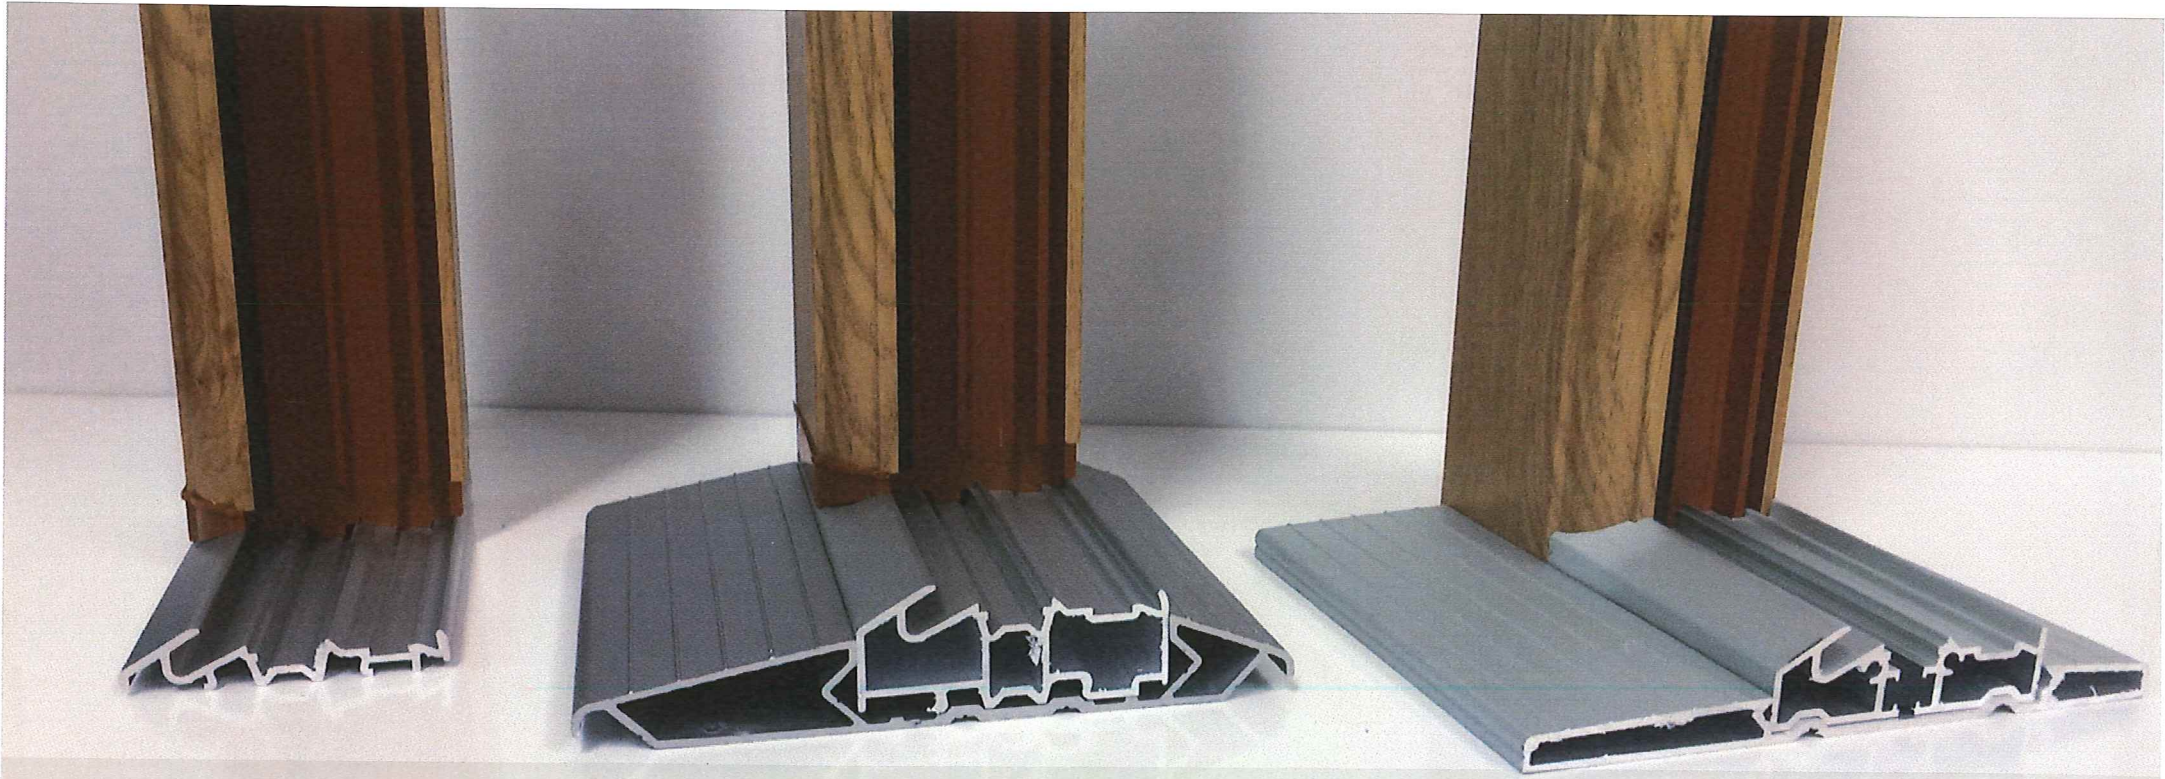

Wheelchair Friendly Aluminium Thresholds

Liniar Part 'M' Ali Threshold

LAN271

Available in Silver or Gold

Joined to frame with a moulding

Wheelchair friendly and Part 'M' compliant without the need for any additional ramps

Liniar Standard Ali Threshold

LAN272 (Standard)

LAN272T (Thermally Broken)

LAN275 – Optional Ramp

Available in Silver or Gold

Joined to frame with a moulding

Wheelchair friendly, but only Part 'M' compliant when used with suitable ramps or LAN275 (as shown)

Garrard Standard Ali Threshold

GAN272T (Thermally Broken)

GAN275 – Optional Ramp

Available in Silver or Gold

End milled to make a neat joint

Wheelchair friendly and currently being tested for Part 'M' compliance