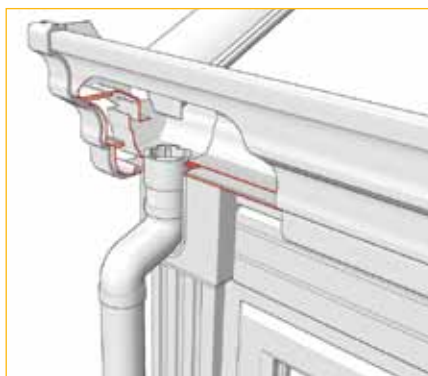

the connector in alignment whilst it is screw fastened. Both connector and insert components are available in 3m lengths (these can be cut in half to form each finished connector). The GRP pilaster requires bonding onto the connector. Global Summer mullion pods (XMP1-015) and 45mm architraves (3AR2) are recommended for a perfect internal finish.

90° Corners

Detail showing the decorative pilaster reinforcing used to form a 90° corner.

Inline

The decorative pilaster reinforcing helps ensure secure fixing. The increased I-value in comparison to a standard coupler or corner post also gives you the confidence that this product will provide excellent structural rigidity.

Pilaster downpipe detail

Global Summer pilasters are designed for use with raised line installations and are optionally available with pre-cut apertures to accommodate gutter downpipes where necessary. When used in conjunction with the pilaster aperture cover (XDPVAC) a perfect finish can quickly and easily be achieved. Pilasters with pre-cut apertures are available for both standard and box gutter configurations.