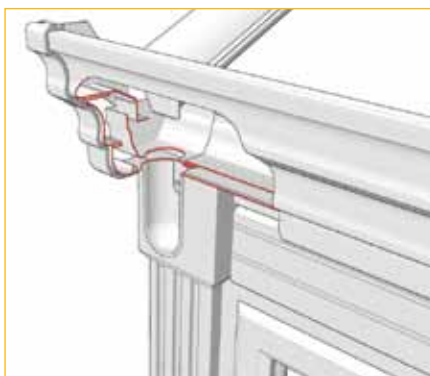

Other colours are available on request, please contact us for more details.

These pilasters are designed to suit the raised line orangery option and a 1500mm frame height including sill.

Fixings

Synseal are also offering an innovative two-part aluminium frame connector (XDPR1) that can be used to form either a 180° straight connector 140mm wide or a 90° corner (please note: a 15mm to 30mm frame add-on is required depending on outer frame size on the corners). The two part connector is coupled together with two strips of insert (XDPR2) which hold

the connector in alignment whilst it is screw fastened. Both connector and insert components are available in 3m lengths (these can be cut in half to form each finished connector). The GRP pilaster requires bonding onto the connector. Global Summer mullion pods (XMP1-015) and 45mm architraves (3AR2) are recommended for a perfect internal finish.

90° Corners

Detail showing the decorative pilaster reinforcing used to form a 90° corner.

Inline

The decorative pilaster reinforcing helps ensure secure fixing. The increased I-value in comparison to a standard coupler or corner post also gives you the confidence that this product will provide excellent structural rigidity.

Pilaster downpipe detail

Global Summer pilasters are designed for use with raised line installations and are optionally available with pre-cut apertures to accommodate gutter downpipes where necessary. When used in conjunction with the pilaster aperture cover (XDPVAC) a perfect finish can quickly and easily be achieved. Pilasters with pre-cut apertures are available for both standard and box gutter configurations.