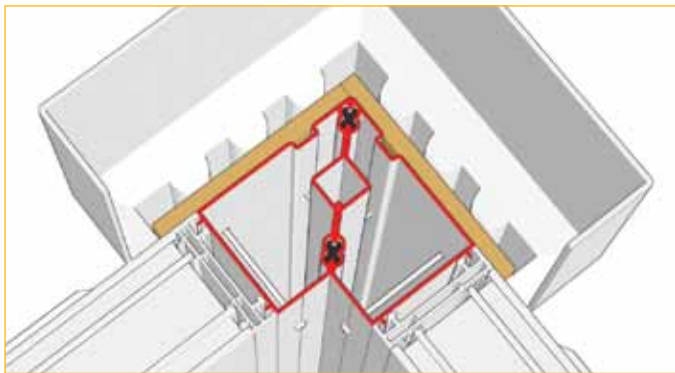

Other colours are available on request, please contact us for more details.

These pilasters are designed to suit the raised line orangery option and a 1500mm frame height including sill.

Fixings

Synseal are also offering an innovative two-part aluminium frame connector (XDPR1) that can be used to form either a 180° straight connector 140mm wide or a 90° corner (please note: a 15mm to 30mm frame add-on is required depending on outer frame size on the corners). The two part connector is coupled together with two strips of insert (XDPR2) which hold

the connector in alignment whilst it is screw fastened. Both connector and insert components are available in 3m lengths (these can be cut in half to form each finished connector). The GRP pilaster requires bonding onto the connector. Global Summer mullion pods (XMP1-015) and 45mm architraves (3AR2) are recommended for a perfect internal finish.

90° Corners

Detail showing the decorative pilaster reinforcing used to form a 90° corner.

Inline

The decorative pilaster reinforcing helps ensure secure fixing. The increased I-value in comparison to a standard coupler or corner post also gives you the confidence that this product will provide excellent structural rigidity.

Pilaster downpipe detail

Global Summer pilasters are designed for use with raised line installations and are optionally available with pre-cut apertures to accommodate gutter downpipes where necessary. When used in conjunction with the pilaster aperture cover (XDPVAC) a perfect finish can quickly and easily be achieved. Pilasters with pre-cut apertures are available for both standard and box gutter configurations.