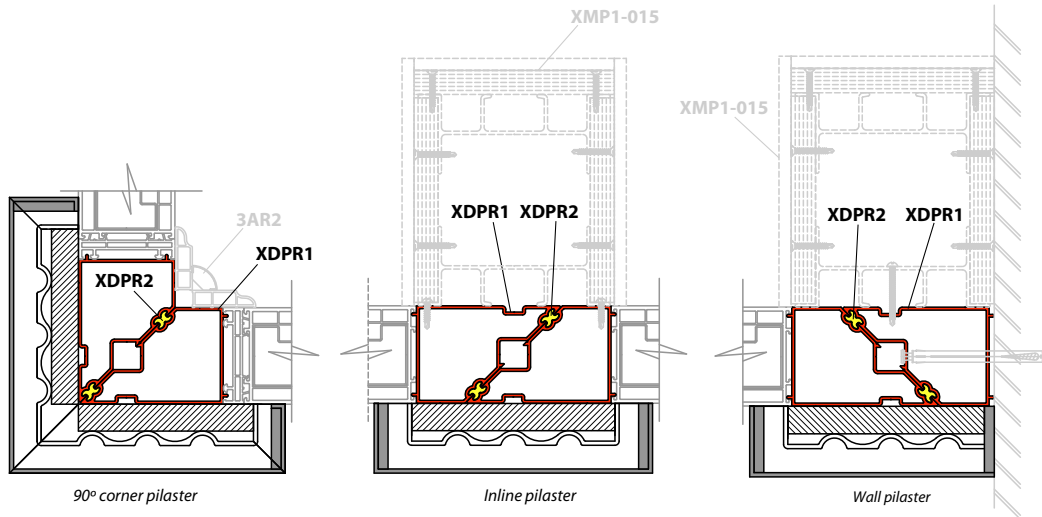

Other colours are available on request, please contact us for more details.

These pilasters are designed to suit the raised line orangery option and a 1500mm frame height including sill.

Fixings

Synseal are also offering an innovative two-part aluminium frame connector (XDPR1) that can be used to form either a 180° straight connector 140mm wide or a 90° corner (please note: a 15mm to 30mm frame add-on is required depending on outer frame size on the corners). The two part connector is coupled together with two strips of insert (XDPR2) which hold

the connector in alignment whilst it is screw fastened. Both connector and insert components are available in 3m lengths (these can be cut in half to form each finished connector). The GRP pilaster requires bonding onto the connector. Global Summer mullion pods (XMP1-015) and 45mm architraves (3AR2) are recommended for a perfect internal finish.

90° Corners

Detail showing the decorative pilaster reinforcing used to form a 90° corner.

Inline

The decorative pilaster reinforcing helps ensure secure fixing. The increased I-value in comparison to a standard coupler or corner post also gives you the confidence that this product will provide excellent structural rigidity.

Pilaster downpipe detail

Global Summer pilasters are designed for use with raised line installations and are optionally available with pre-cut apertures to accommodate gutter downpipes where necessary. When used in conjunction with the pilaster aperture cover (XDPVAC) a perfect finish can quickly and easily be achieved. Pilasters with pre-cut apertures are available for both standard and box gutter configurations.