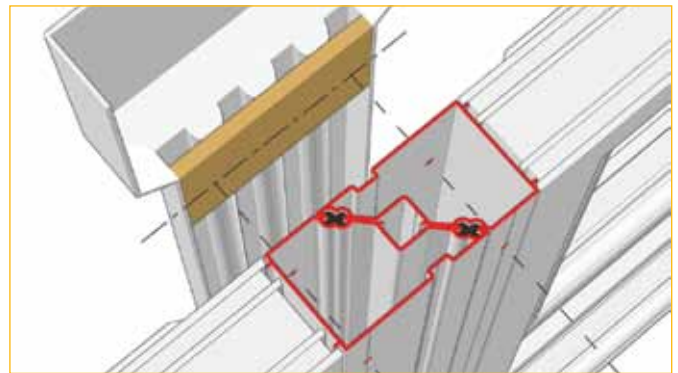

Other colours are available on request, please contact us for more details.

These pilasters are designed to suit the raised line orangery option and a 1500mm frame height including sill.

Fixings

Synseal are also offering an innovative two-part aluminium frame connector (XDPR1) that can be used to form either a 180° straight connector 140mm wide or a 90° corner (please note: a 15mm to 30mm frame add-on is required depending on outer frame size on the corners). The two part connector is coupled together with two strips of insert (XDPR2) which hold

the connector in alignment whilst it is screw fastened. Both connector and insert components are available in 3m lengths (these can be cut in half to form each finished connector). The GRP pilaster requires bonding onto the connector. Global Summer mullion pods (XMP1-015) and 45mm architraves (3AR2) are recommended for a perfect internal finish.

90° Corners

Detail showing the decorative pilaster reinforcing used to form a 90° corner.

Inline

The decorative pilaster reinforcing helps ensure secure fixing. The increased I-value in comparison to a standard coupler or corner post also gives you the confidence that this product will provide excellent structural rigidity.

Pilaster downpipe detail

Global Summer pilasters are designed for use with raised line installations and are optionally available with pre-cut apertures to accommodate gutter downpipes where necessary. When used in conjunction with the pilaster aperture cover (XDPVAC) a perfect finish can quickly and easily be achieved. Pilasters with pre-cut apertures are available for both standard and box gutter configurations.