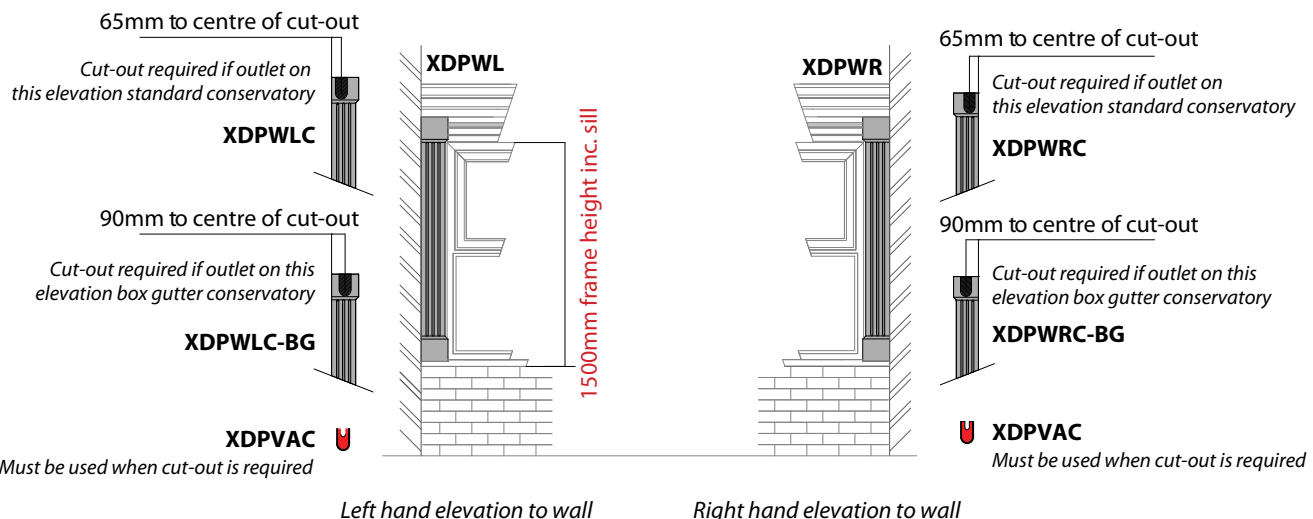

The pilaster range includes 8 different product types:

- 90° corner
XDPC
- 180° intermediate
XDPI
- Left and right wall
XDPWL
XDPWR
- Left and right wall with gutter downpipe cut out
XDPWLC
XDPWRC
XDPWLC-BG
XDPWRC-BG

(Please note: at this time there is no offering for a 135° Victorian corner. There is no full height pilaster option available)

Colour options

The pilaster range comes in White painted finish as standard, available ex-stock.

Other colours are available on request, please contact us for more details.

These pilasters are designed to suit the raised line orangery option and a 1500mm frame height including sill.

Fixings

Synseal are also offering an innovative two-part aluminium frame connector (XDPR1) that can be used to form either a 180° straight connector 140mm wide or a 90° corner (please note: a 15mm to 30mm frame add-on is required depending on outer frame size on the corners). The two part connector is coupled together with two strips of insert (XDPR2) which hold

the connector in alignment whilst it is screw fastened. Both connector and insert components are available in 3m lengths (these can be cut in half to form each finished connector). The GRP pilaster requires bonding onto the connector. Global Summer mullion pods (XMP1-015) and 45mm architraves (3AR2) are recommended for a perfect internal finish.