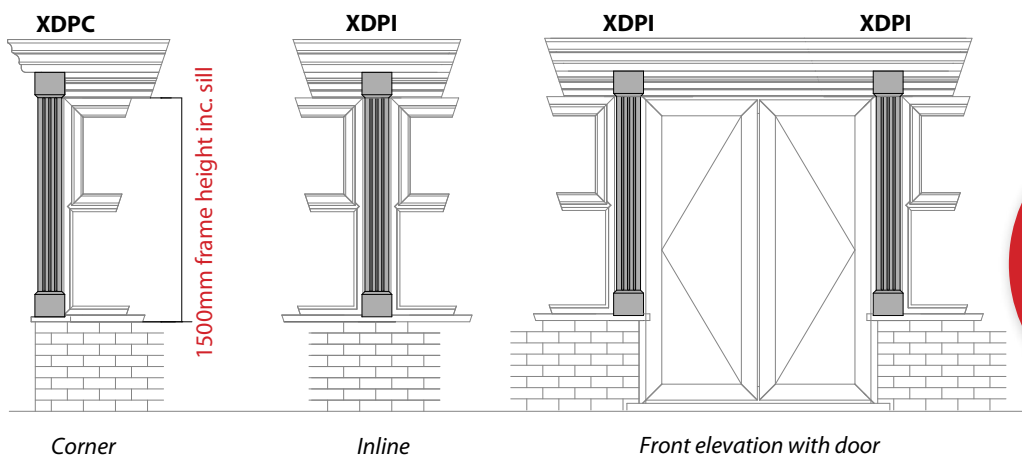

The pilaster range includes 8 different product types:

- 90° corner
XDPC
- 180° intermediate
XDPI
- Left and right wall
XDPWL
XDPWR
- Left and right wall with gutter downpipe cut out
XDPWLC
XDPWRC
XDPWLC-BG
XDPWRC-BG

Other colours are available on request, please contact us for more details.

These pilasters are designed to suit the raised line orangery option and a 1500mm frame height including sill.

Fixings

Synseal are also offering an innovative two-part aluminium frame connector (XDPR1) that can be used to form either a 180° straight connector 140mm wide or a 90° corner (please note: a 15mm to 30mm frame add-on is required depending on outer frame size on the corners). The two part connector is coupled together with two strips of insert (XDPR2) which hold