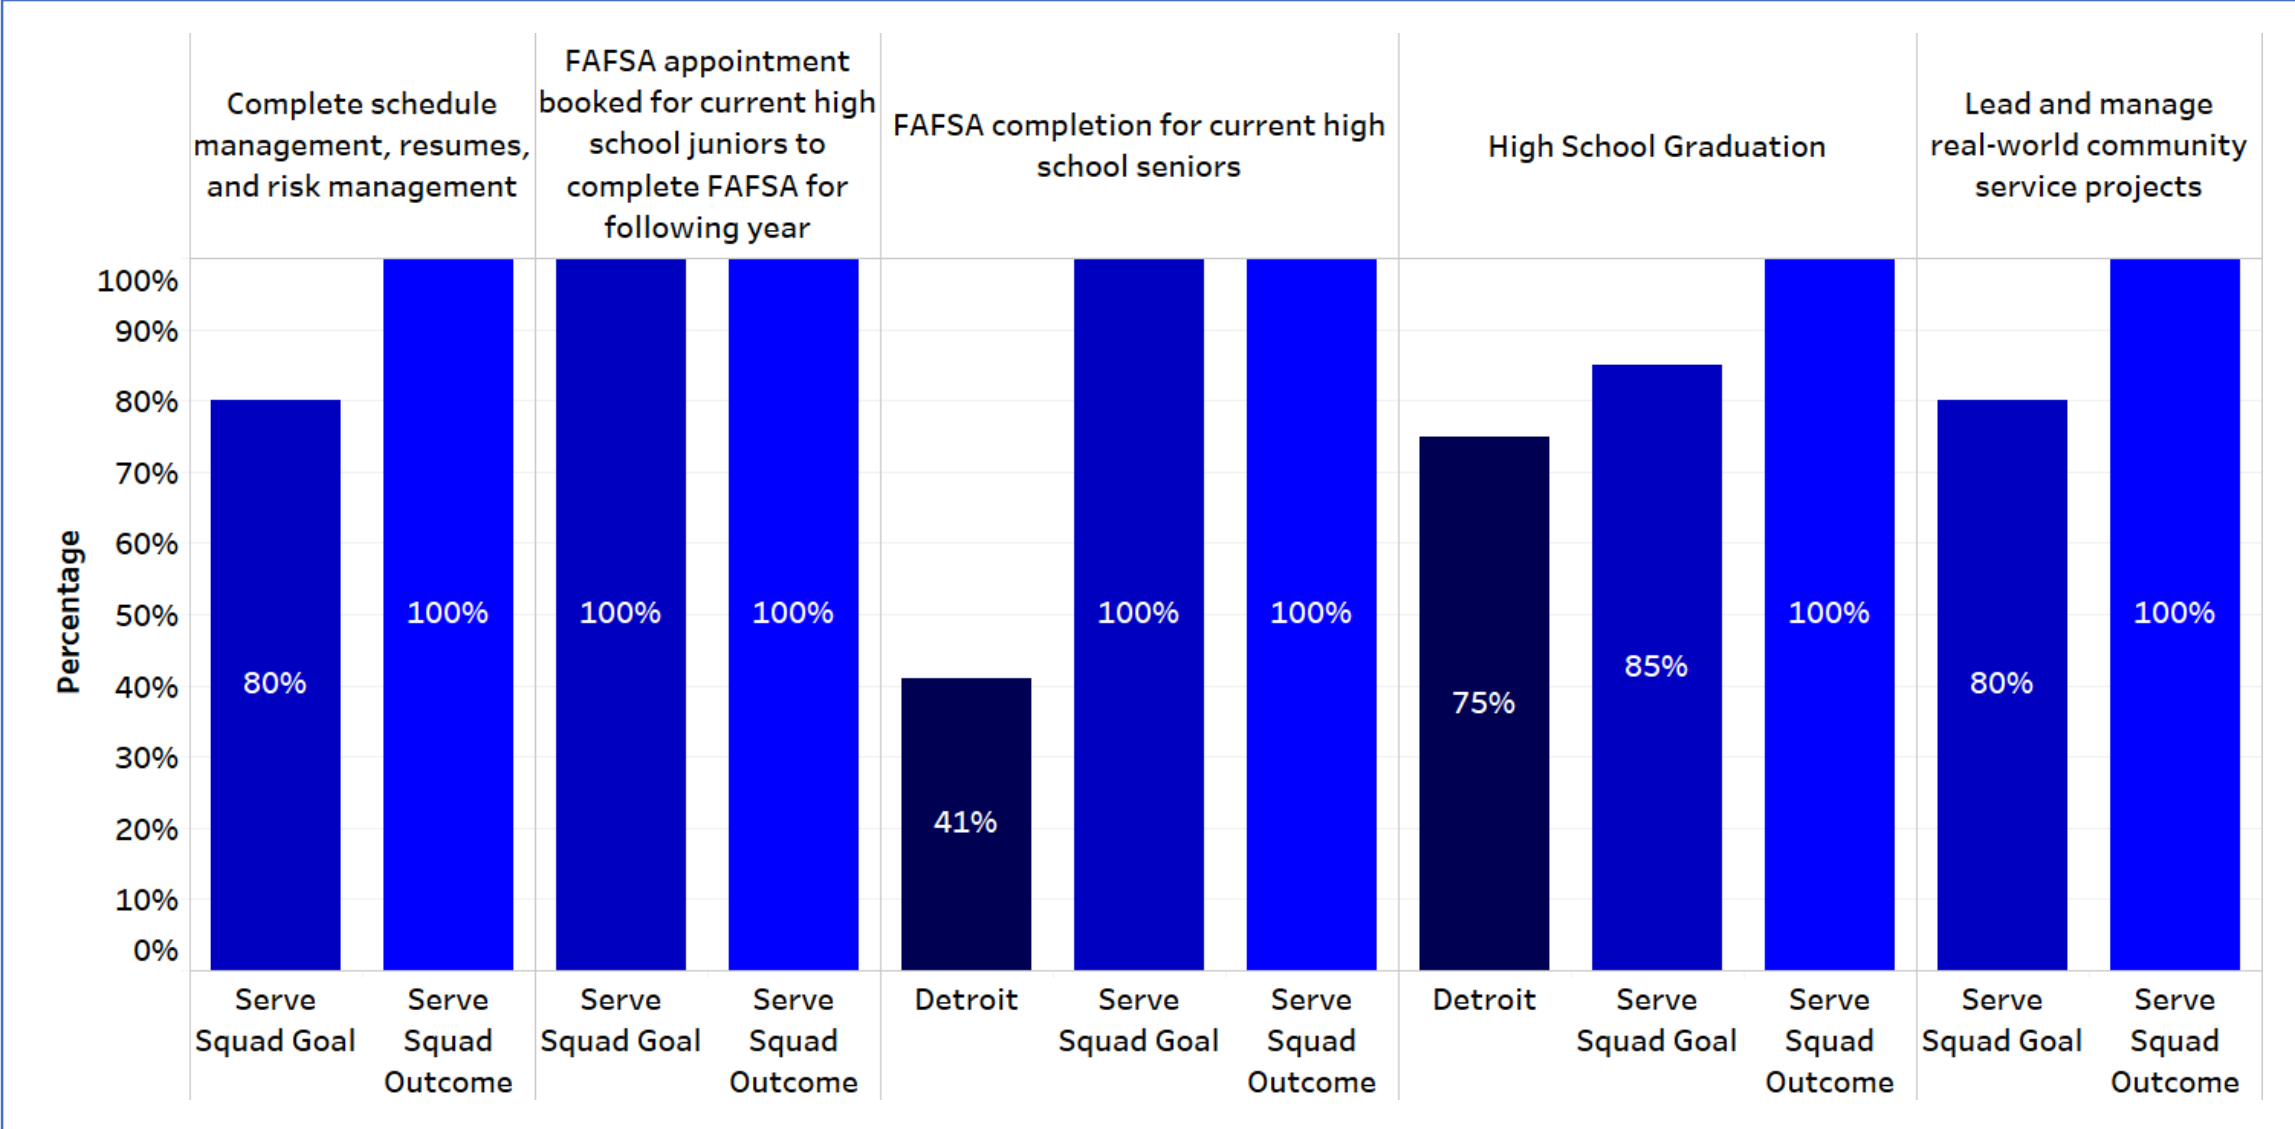

Quizzes

Program Hours

Students have been performing well on quizzes overall, meaning they are engaging well with the program.

Demographics

Ethnicity

Ethnicity1

- Bi-Racial (AA and White)
- Black or African-American
- Hispanic

Scholarships Secured by
Graduates in 2020