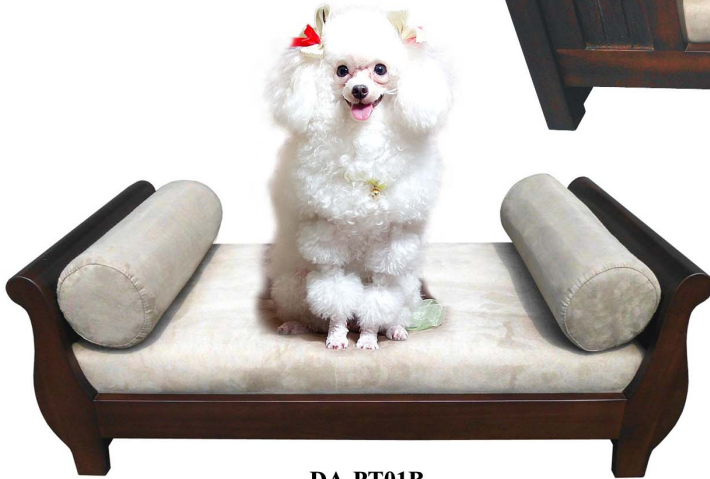

DA-PT01B
Sleigh Pet Bed
W35.5 x D21 x H12.5 inch