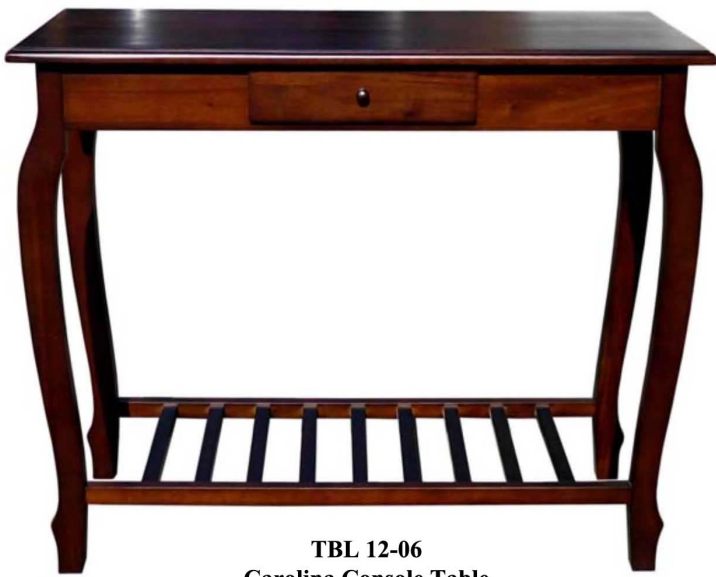

**CBN 12-03**  
**London Mini Telephone Bookcase**  
W9 x D9 x H28.25 inch

**WR 12-01**  
**Carnation Wall Rack**  
W13 x D6 x H38 inch

**TR 12-06**  
**Royal Valet Coat Hanger**  
W19 x D14 x H45.5 inch

**TBL 033a**  
**Mahogany Entrance Wall Table**  
W32 x D10.25 x H29.5 inch

**LB 8-004**  
**Mahogany Nesting Table (set of 2 pcs)**  
W21.75 x D16.5 x H18 inch

**LB 8-005**  
**Mahogany Shoe Rack 4 Tiers (stackable)**  
W27.5 x D10.5 x H31.5 inch

**TBL 037b**  
**Mahogany Hall Table 3 Drawers**  
W50 x D13 x H34 inch

**TBL 035b**  
**Mahogany Hall Table 1 Drawer**  
W23.5 x D13 x H34 inch

**TBL 036b**  
**Mahogany Hall Table 2 Drawers**  
W42 x D13 x H34 inch

**TBL 12-06**  
**Carolina Console Table**  
W38 x D14 x H32.5 inch

**TBL 8-017**  
**Carolina End Table**  
W16.5 x D14 x H27 inch

**TBL 12-07**  
**Carolina Coffee Table**  
W42 x D22 x H19.5 inch

**TBL 12-05**  
**Simplicity End Table**  
W18 x D13 x H32 inch