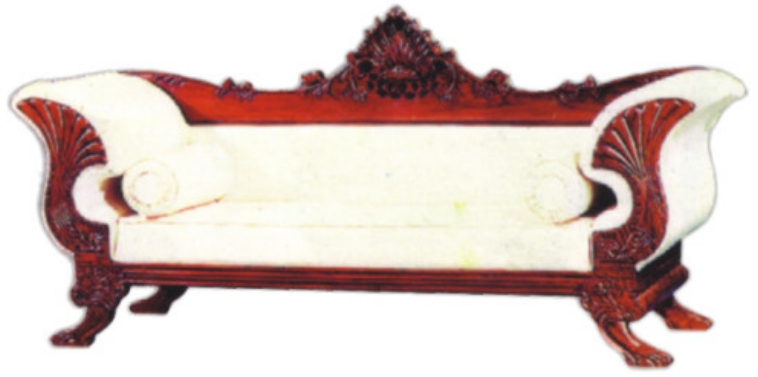

**KRS-236**  
**Colonial Double Ended Couch**  
W229 x D71 x H94 cm  
90 x 28 x 37 inch

**KRS-237**  
**Single Ended Highback Couch**  
W178 x D84 x H131 cm  
70 x 33 x 51.5 inch

**KRS-298**  
**Madura Sofa**  
 W225 x D63 x H104 cm  
 89 x 25 x 41 inch