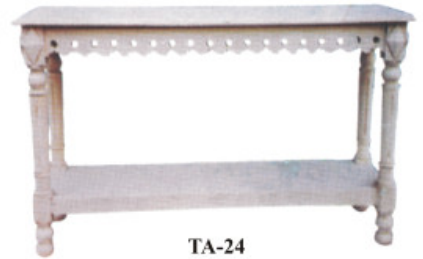

TA-24
Country Wall Table