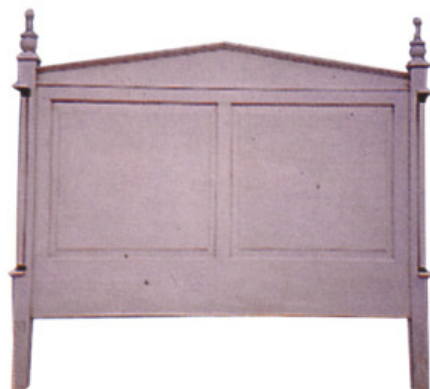

**AX 09**  
**2 Door Buffet**

**MJ-459**  
**Wall Table 1 Drawer**

**BR -21556**  
**Pillared Sofa Table**  
H32 x W48 x D16 inch

**BR 21287**  
**Rococo**  
LTL.05 : 090 cm between legs  
LTL.06 : 140 cm between legs  
LTL.07 : 160 cm between legs  
LTL.08 : 180 cm between legs