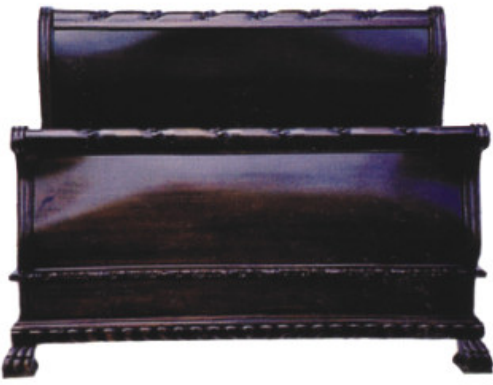

SLEIGH BED
RJ 384 Queen
W158 x L208 cm
62 x 82 inch

SLEIGH BED
RJ 385 California
W188 x L218 cm
74 x 86 inch

SLEIGH BED
RJ 386 Eastern
W198 x L208 cm
78 x 82 inch

TUSCANE SLEIGH BED

- RJ 199 Queen
- RJ 200 California King
- RJ 201 Eastern King
- RJ 202 Full Size