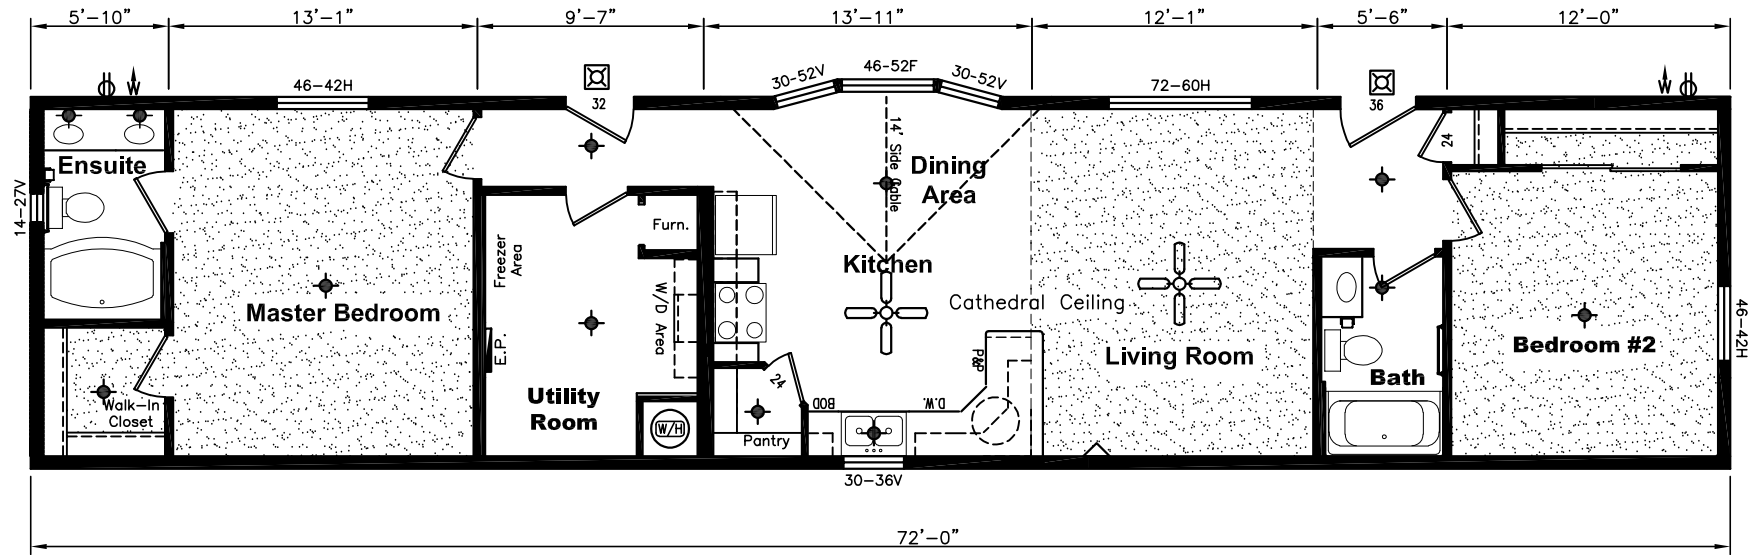

SERIAL #: 002201
 DEALER: PINE RIDGE MODULAR HOMES (-)

LEGEND

- STANDARD TELEPHONE JACK / CABLE TV OUTLET
- STANDARD FROST FREE EXTERIOR TAP
- STANDARD EXTERIOR GFI

HOUSE HEIGHT = 13'-6"

APPROVED TO BUILD:

SIGNATURE

DATE

SHELTER
 HOME SYSTEMS
 ESTEVAN MFG. DIVISION

DESCRIPTION:
 16 x 72

DRAWING:
 BROCHURE

MAINLINE

MODEL #:
 Q19222ML

SCALE:
 NOT TO SCALE