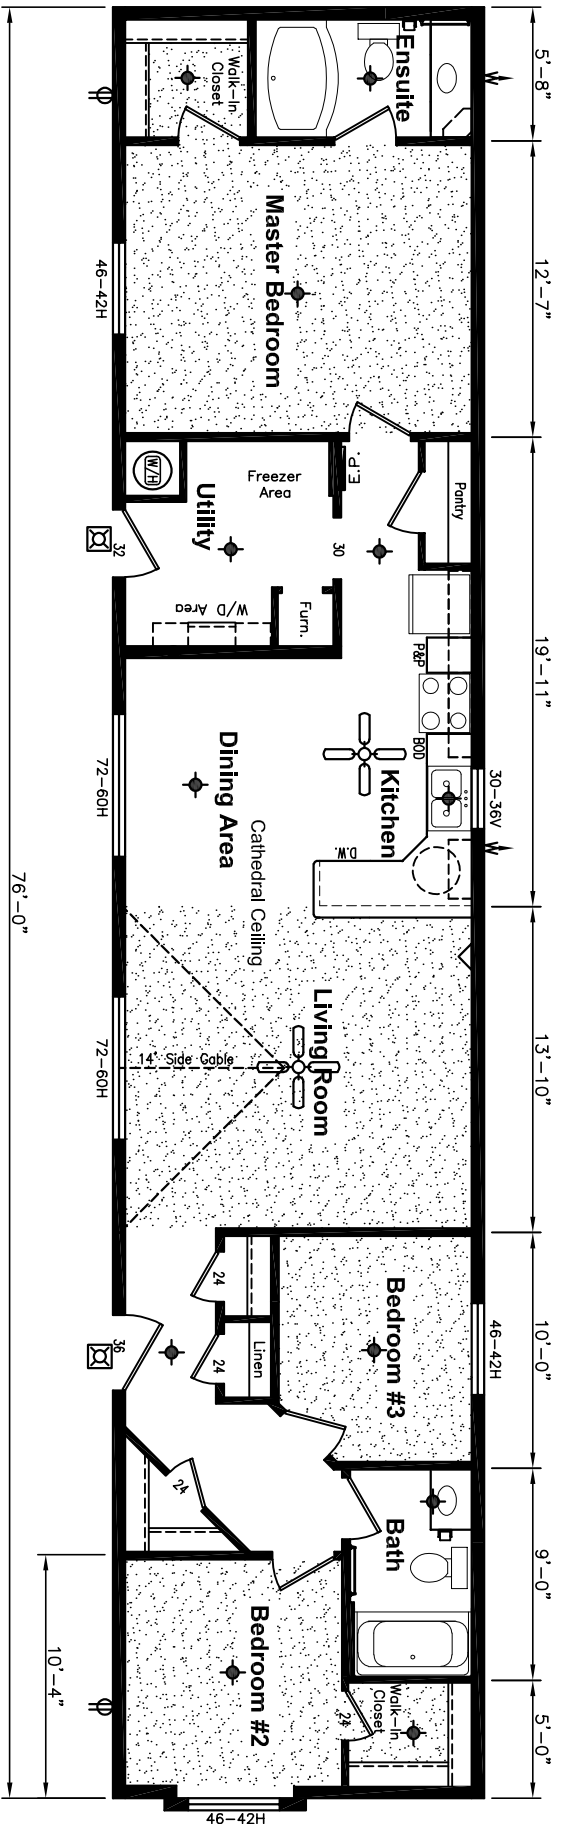

SERIAL #: 002110
 DEALER: PINE RIDGE MODULAR HOMES (STOCK)

LEGEND

- ∨ STANDARD TELEPHONE JACK / CABLE TV OUTLET
- ⊥ STANDARD FROST FREE EXTERIOR TAP
- ⊕ STANDARD EXTERIOR GFI

HOUSE HEIGHT = 13'-6"

APPROVED TO BUILD:

 SIGNATURE

 DATE

SHELTERS HOME SYSTEMS
 ESTEVAN MFG. DIVISION

DESCRIPTION: 16 x 76 3FB-2B

DRAWING: BROCHURE

MAINLINE

MODEL #: ML-163

SCALE: NOT TO SCALE

DATE: 20-Sep-21

DRAWN: SHEET: B.S. 1 OF 1