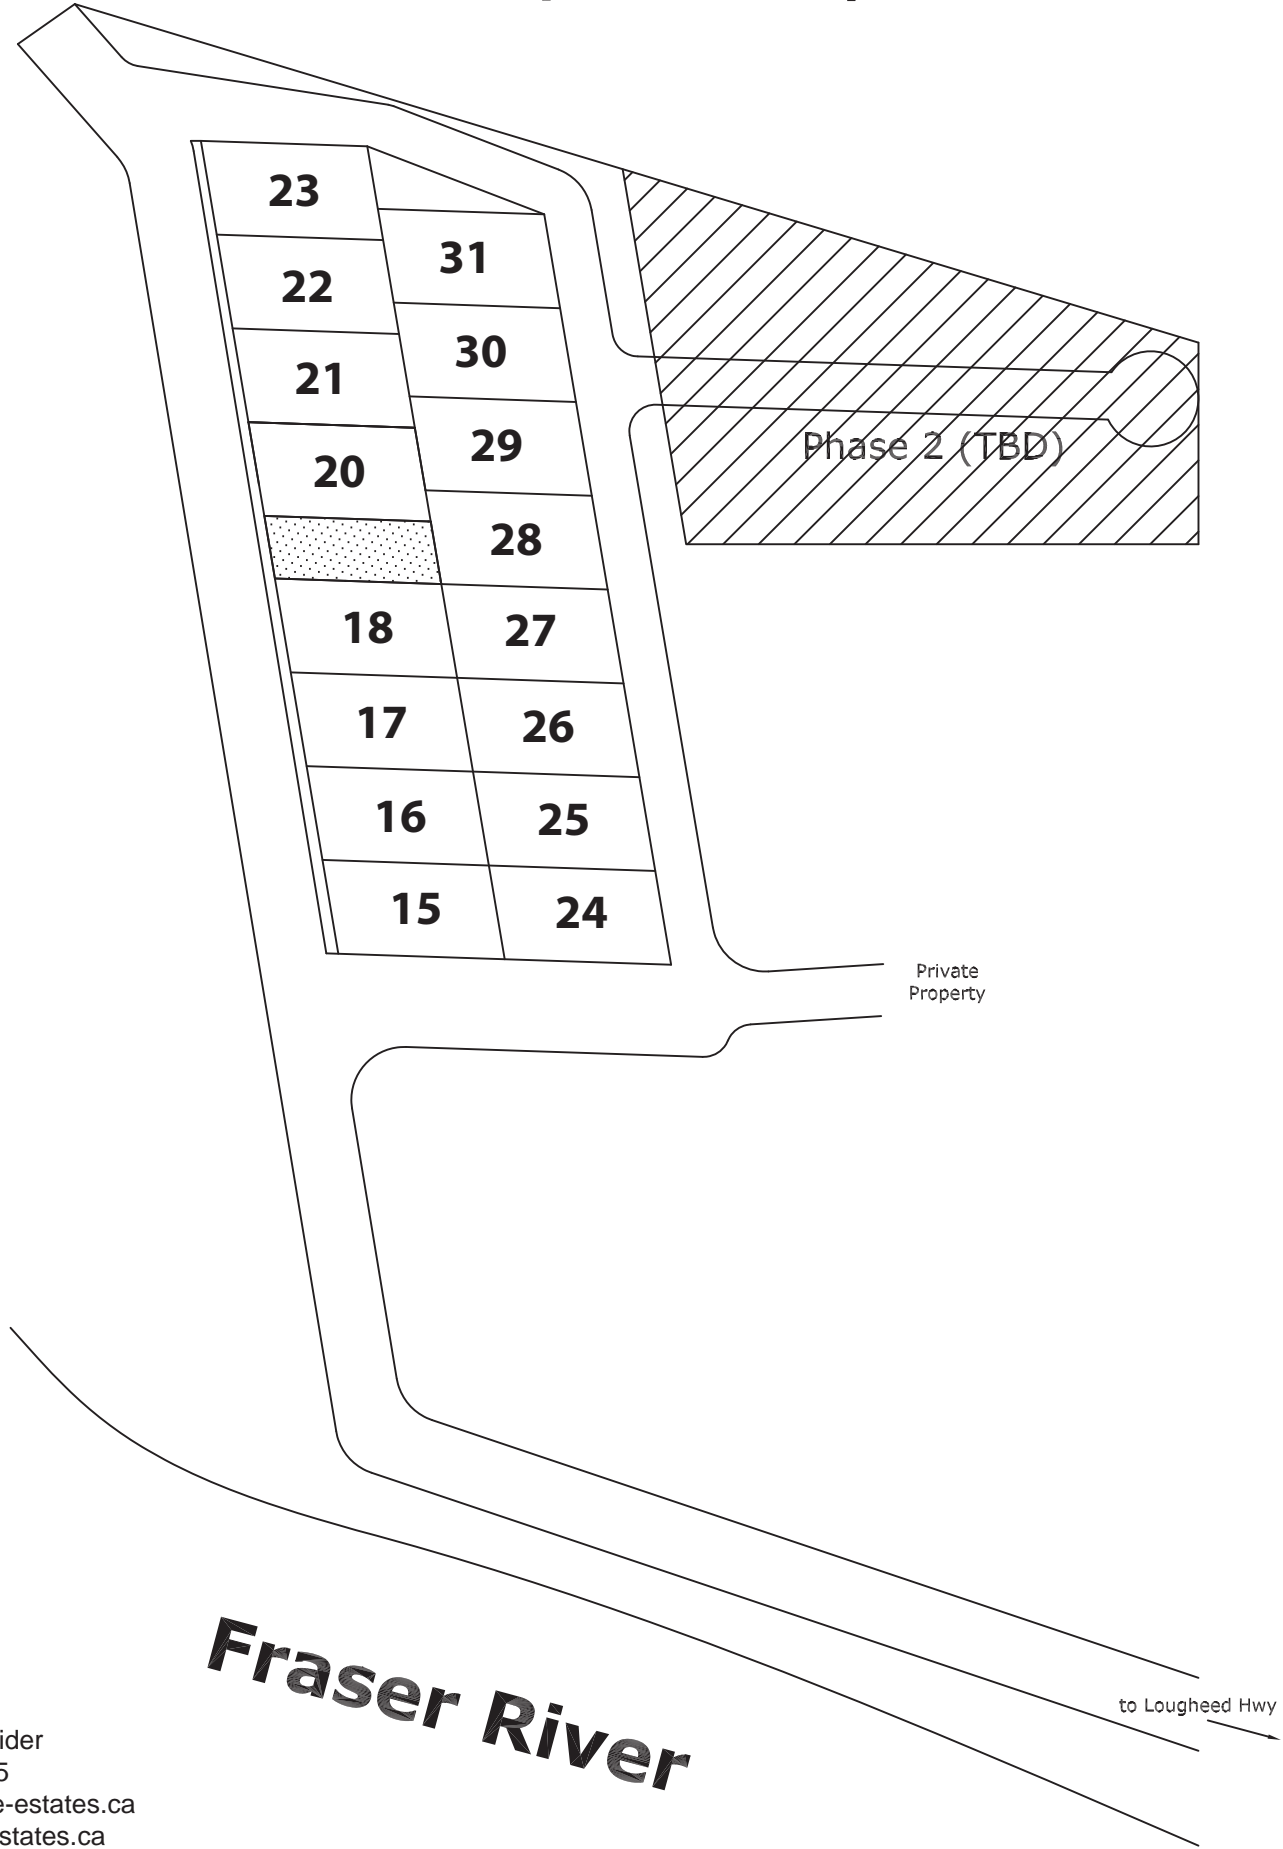

Grace Estates

(Phase 1)

Contact Us:
Debra Schneider
604-869-1705
debra@grace-estates.ca
www.grace-estates.ca