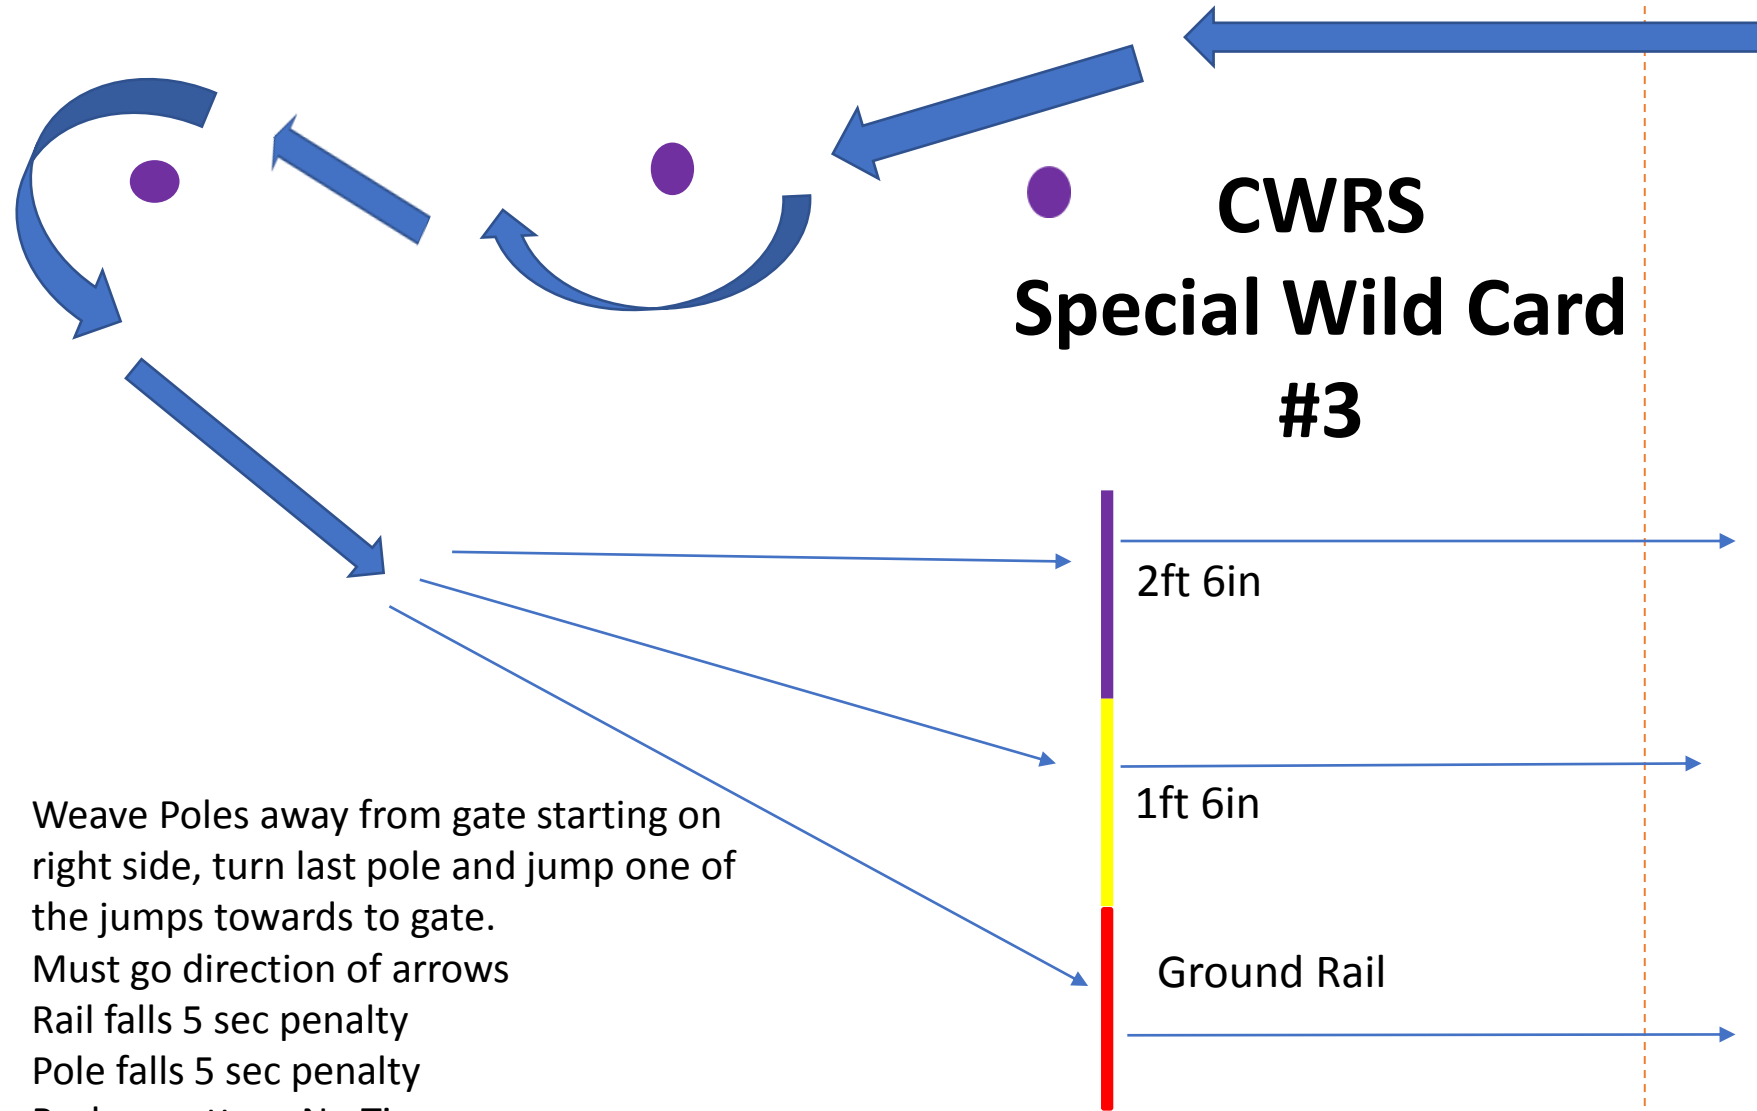

## CWRS Special Wild Card #3

- Weave Poles away from gate starting on right side, turn last pole and jump one of the jumps towards to gate.
- Must go direction of arrows
- Rail falls 5 sec penalty
- Pole falls 5 sec penalty
- Broken pattern No Time