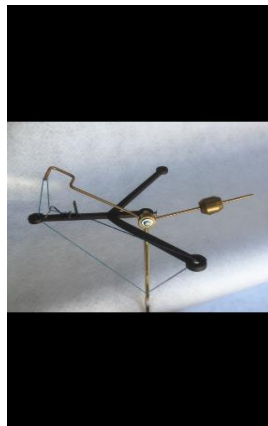

***** Prices subject to change without notice - Prix sujets au changement sans préavis**

*** When ordering please specify brand of csm - SVP mentionnez la marque de votre tricoteuse**

****Please note that the English Style counter Balance Heel and Weight System was designed to be installed on the Chambord Slotted Yarn Topper. However it does fit on some L400. Please contact us before ordering.**

*****Please note that in order to knit heels and toes you will need 3 Heel Forks & Weights CHA201**

CHA201- Heel Fork Need 3

CHA054 Sweetspot

CHA205 Weight Buckle

CHA223 Set-Up Basket

CHA058 TipToeTool

CHA051 - Two-Piece Yarn Mast Rod

CHA202 English Style Counter Bal. Heel Weight System

CHA209 - Crescent Tool Stainless Steel

CHA220 Pick To **CHA040 Short Stitch Transfer Tool - Aluminum**
CHA211 Latch T **Also available in brass - see prices above**