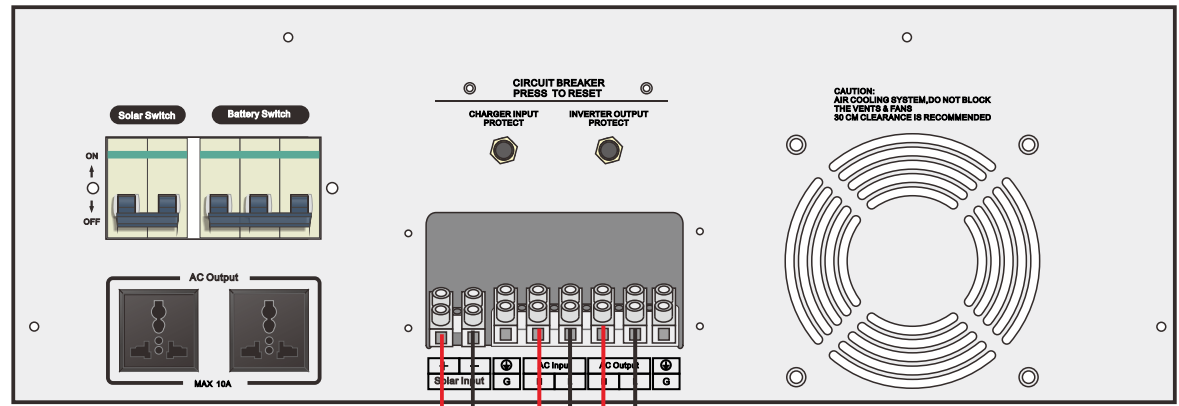

3KW/48VDC/220VAC/40A 50Hz
[Built-in battery]

Branch wire :4mm²

Branch wire :4mm²

LOAD

Branch wire :4mm²