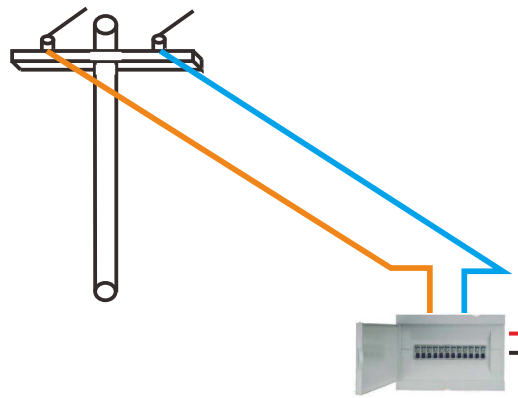

3KW/48VDC/220VAC/40A 50Hz
[Built-in battery]

Branch wire :4mm²

Branch wire :4mm²

LOAD

Branch wire :4mm²