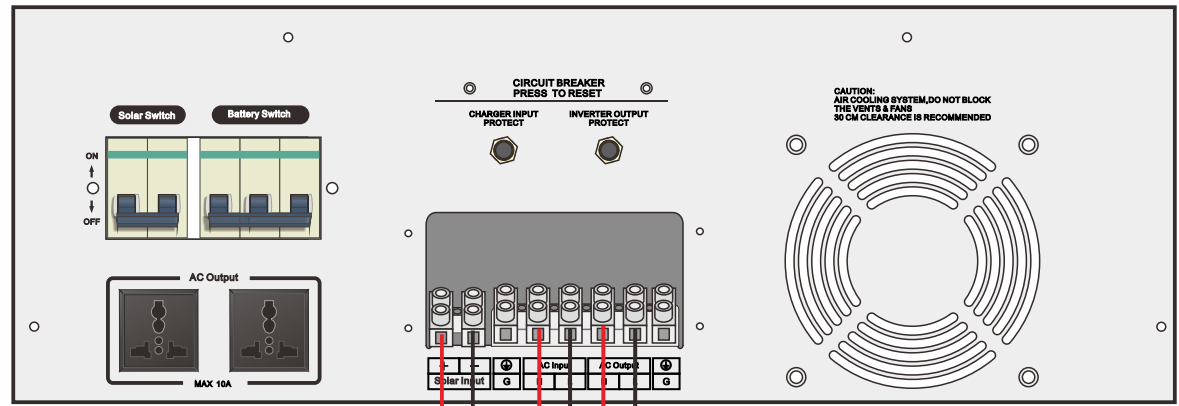

5KW/48VDC/220VAC/60A 50Hz  
[Built-in battery]

Branch wire :6mm<sup>2</sup>