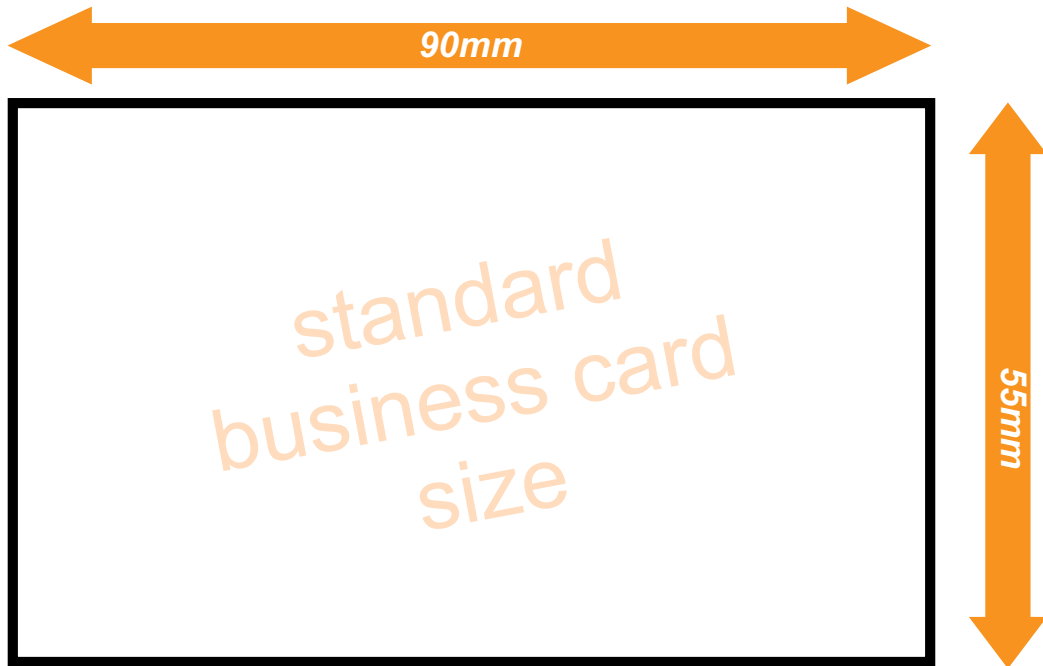

Please Note: Artwork not included in pricing. Other stock & quantities POA.

STANDARD BUSINESS CARD
90x55mm

**ALL PRICES ARE
FOR STANDARD
BUSINESS CARD SIZES
90x55mm**

*For special mix PMS colours
add an extra \$20.
Other stock including recycled
card & quantities POA.
Add an extra \$22 to prices
for gloss celloglaze one side
or \$25. for matt*