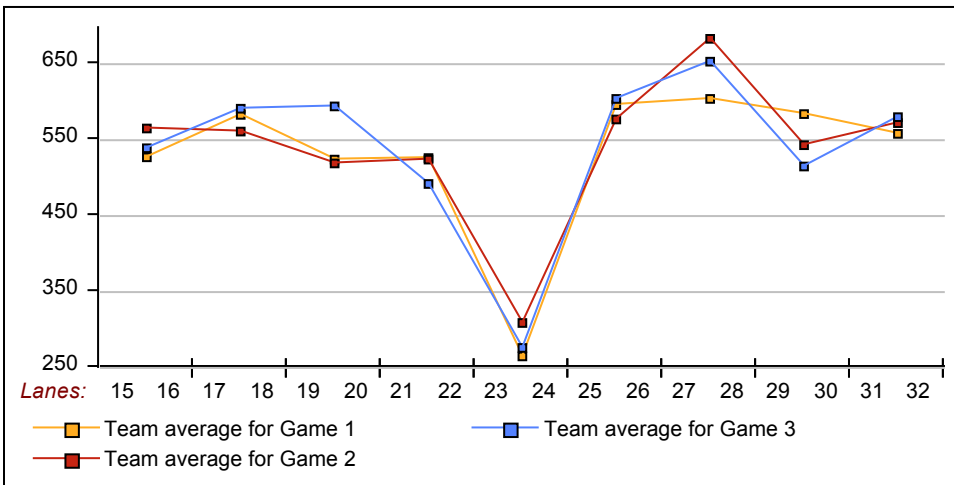

Average of Scores for Each Game