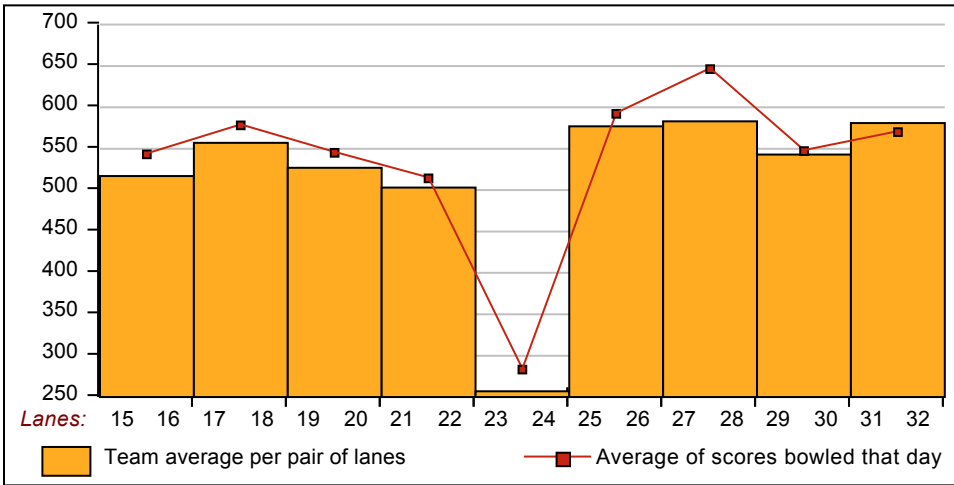

Team Average vs Ave of Scores