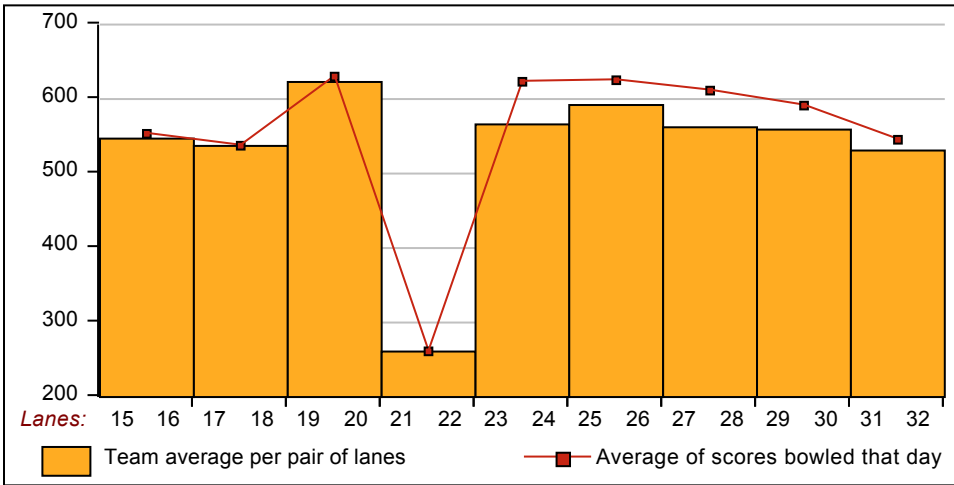

Team Average vs Ave of Scores