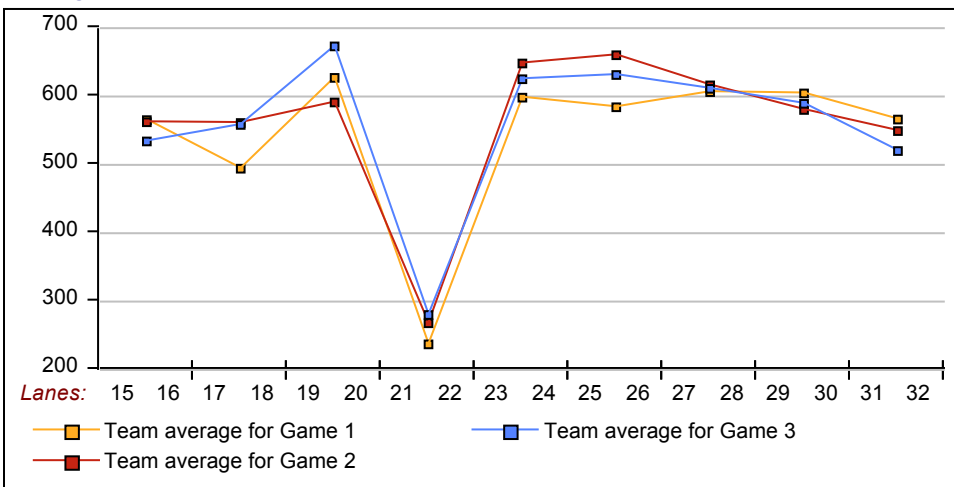

Average of Scores for Each Game